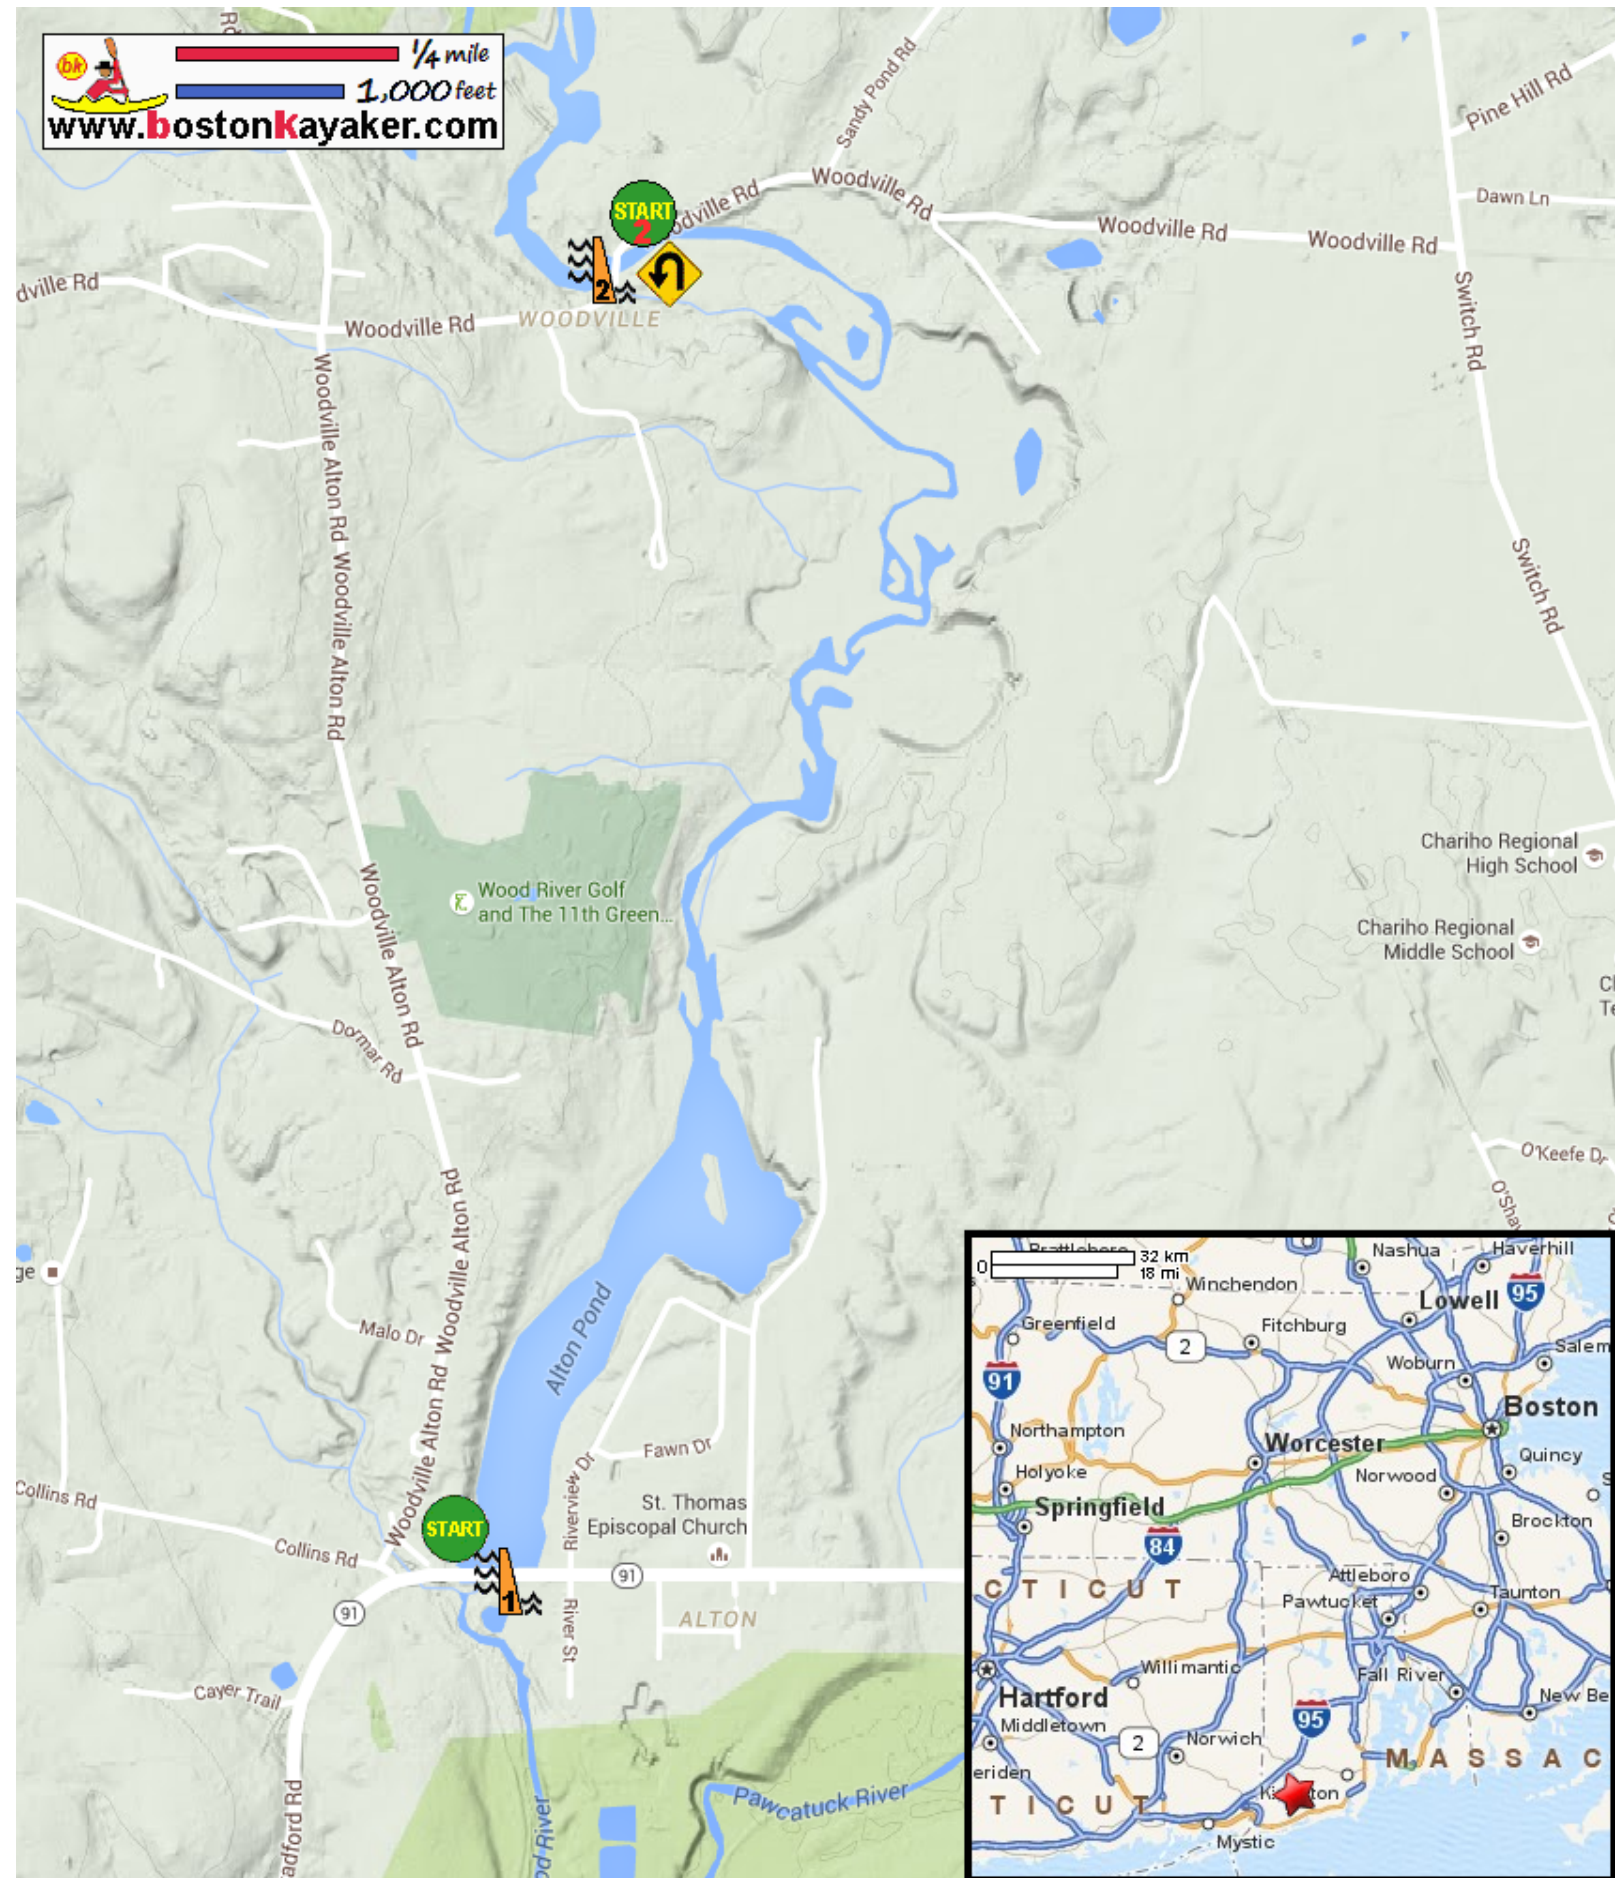

Kayaking on Wood River and Alton Pond - in Wood River Junction RI

1/4 mile
1,000 feet
www.bostonkayaker.com

- Put in above Alton Dam at Woodville Alton Road in Wood River Junction RI.
- Alternate put in at Woodville Road for a one-way trip to Alton Pond.
- Paddle upriver to Woodville Dam and return.
- Woodville Dam
- Estimated round trip distance = 3.5+ miles
- Alton Dam