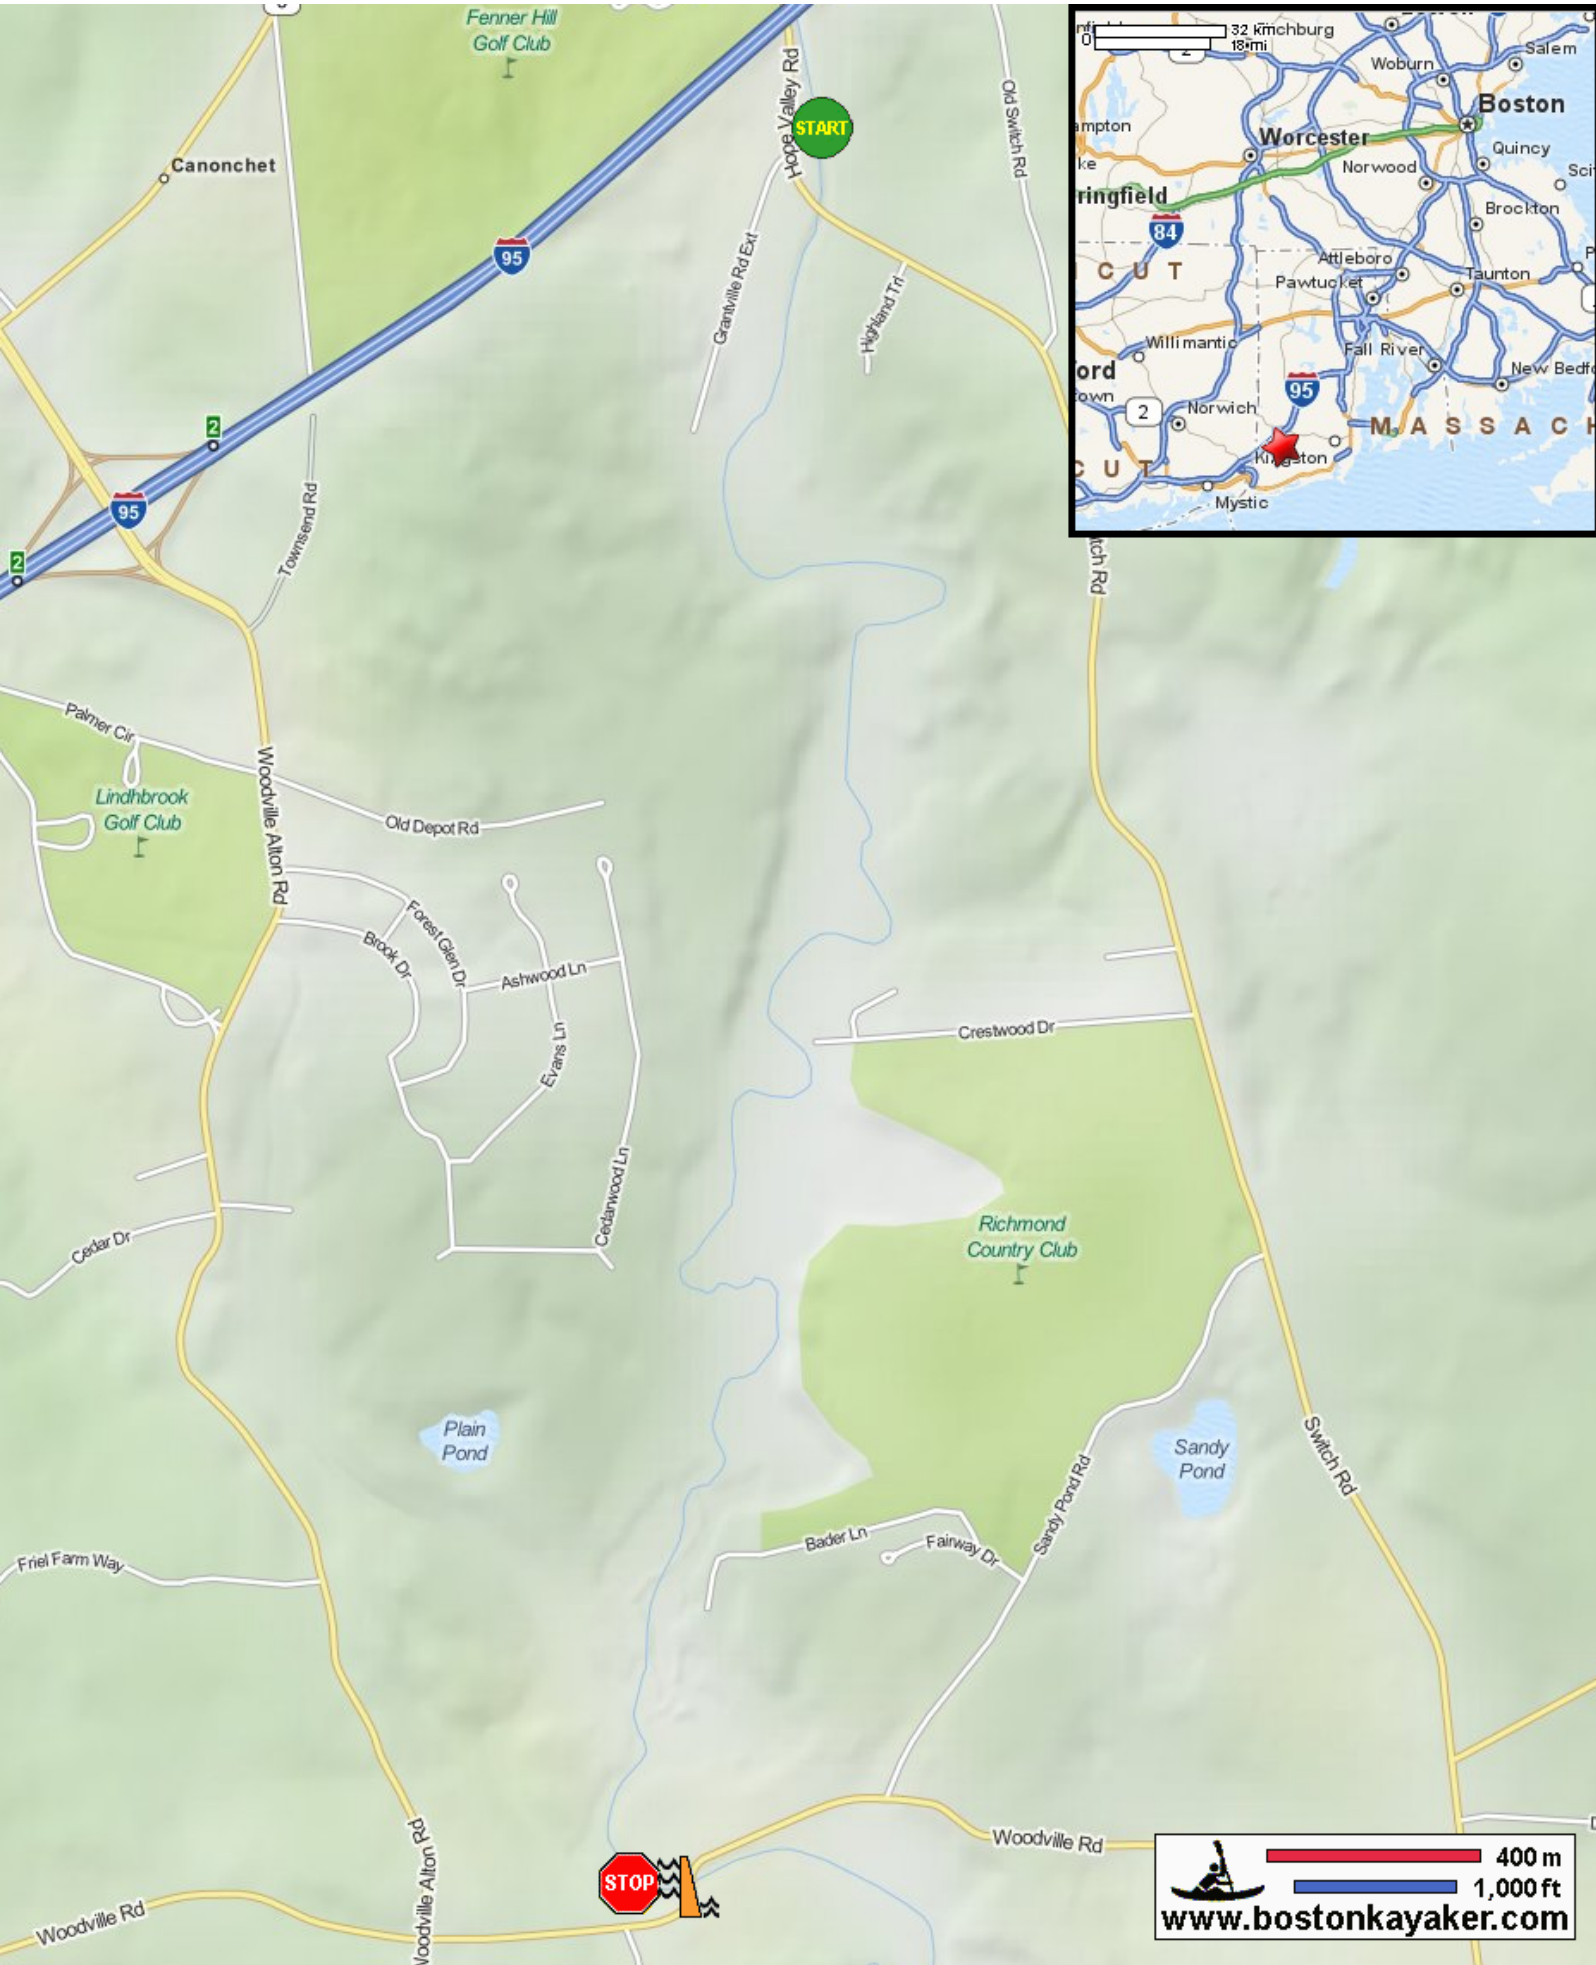

Kayaking on Wood River - from Hope Valley RI to Woodville RI

-  Put in at Switch Road in Hope Valley RI.
-  Take out at Woodville Road in Woodville RI.
-  Estimated distance = 3.5 miles
-  Woodville Dam
-  May portage around downed trees.