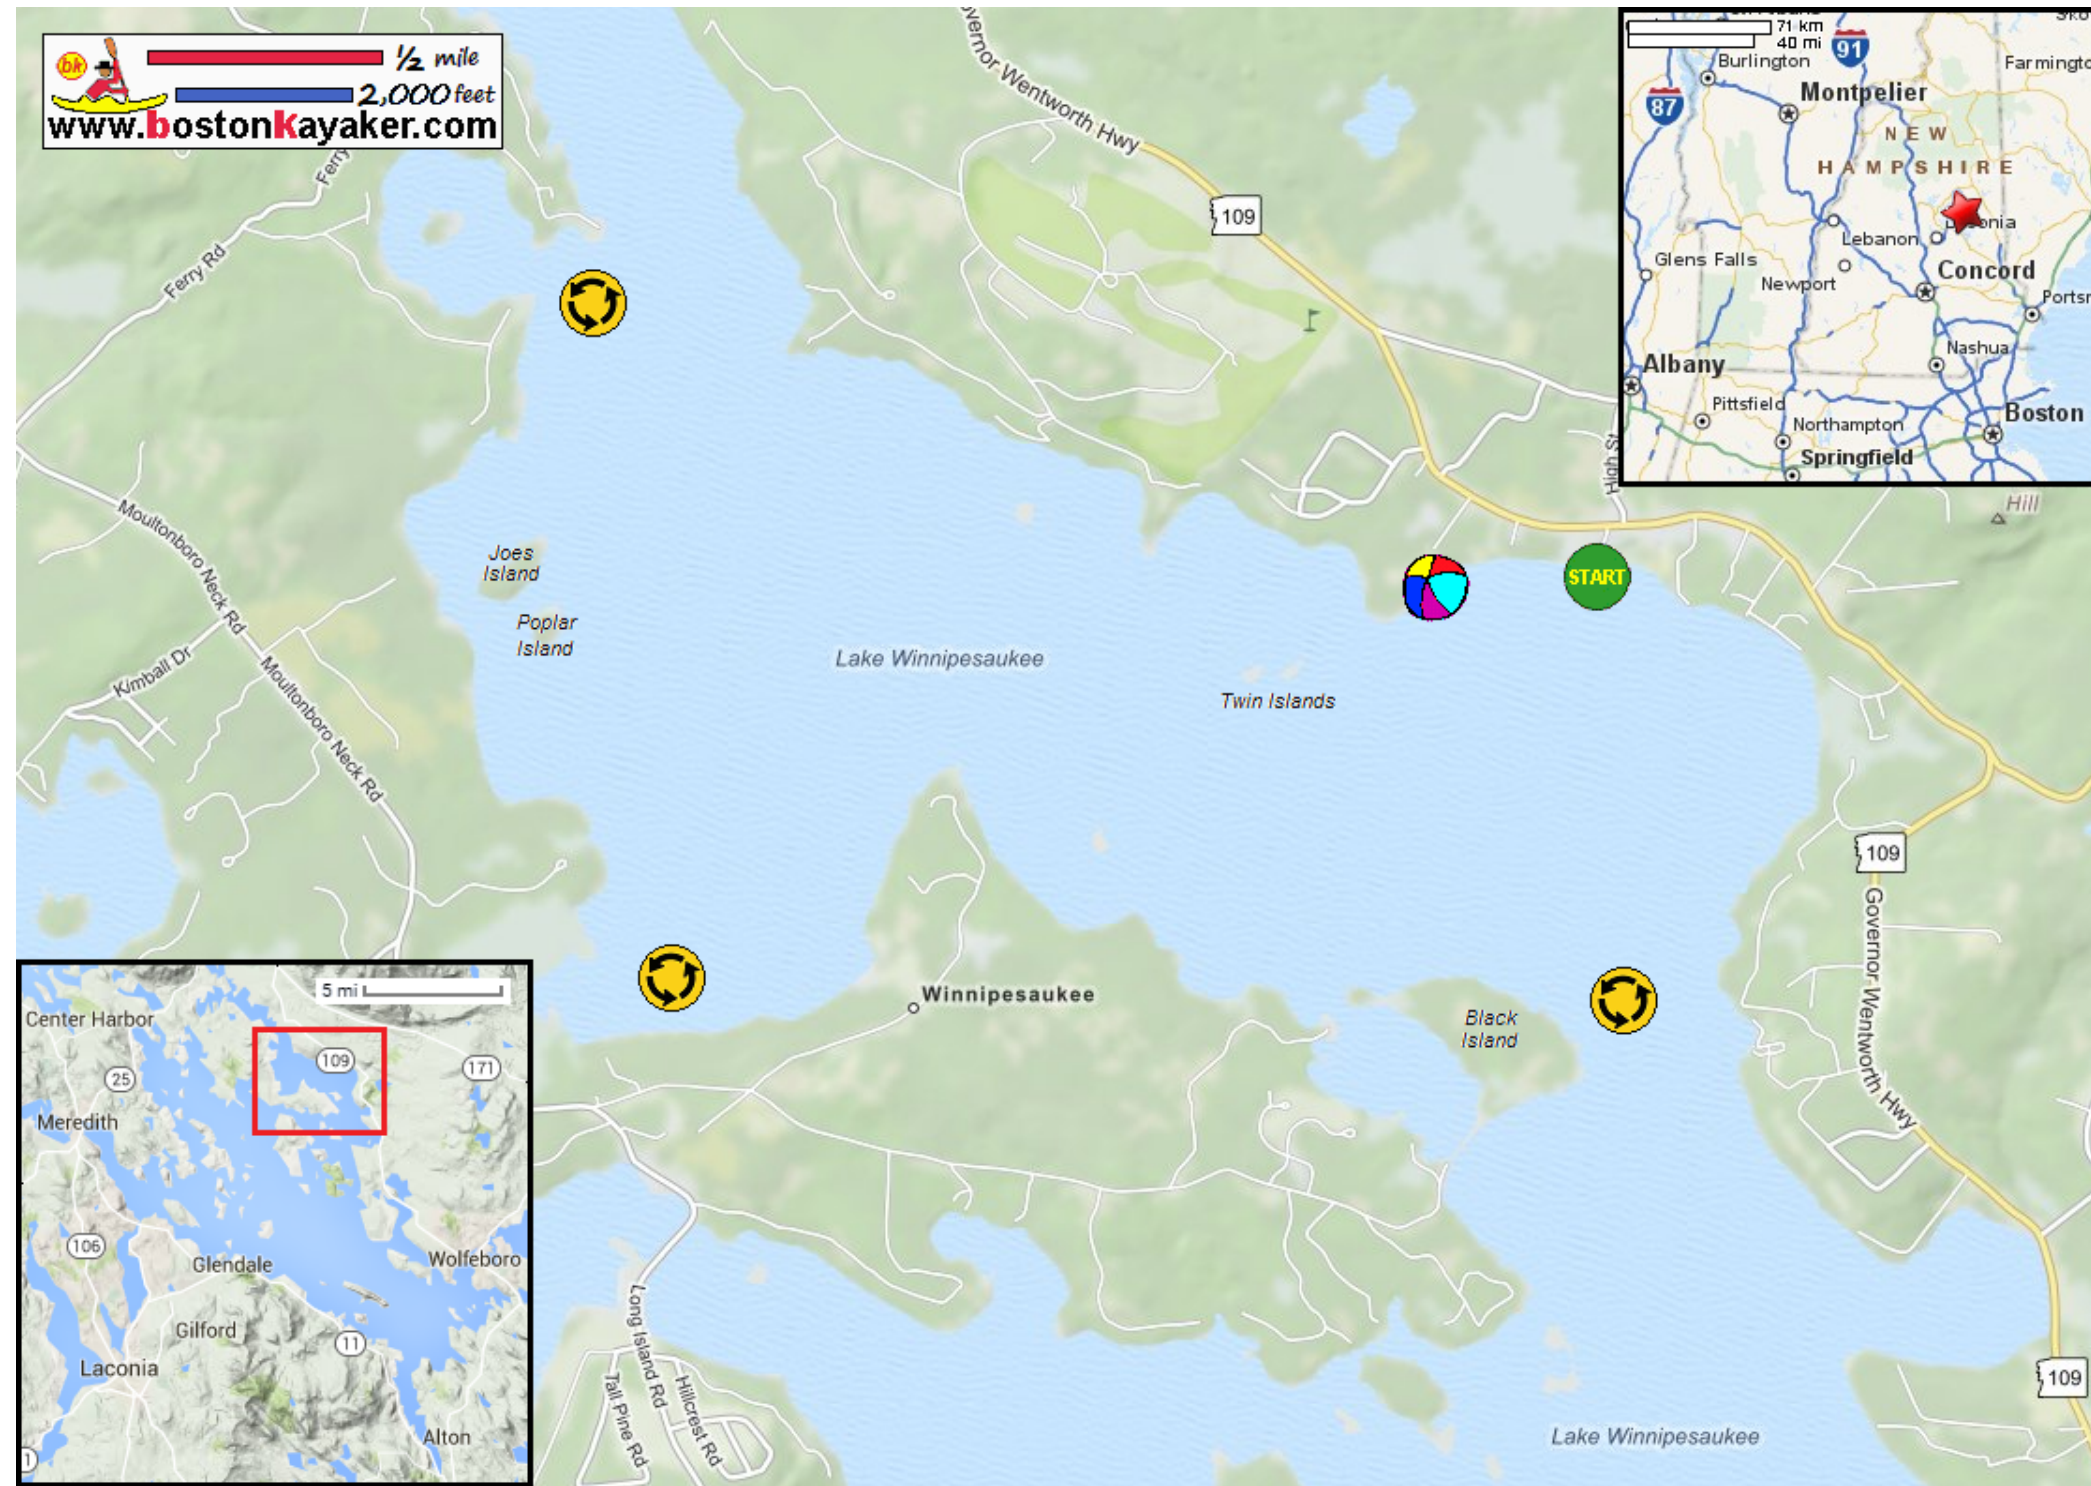

Kayaking on Lake Winnepesaukee's Moltonboro Bay - in Center Tuftonboro Lake NH

 1/2 mile
 2,000 feet
www.bostonkayaker.com

Put in at Lake Road ramp in Center Tuftonboro NH.

Paddle around Lake Winnepesaukee's Moltonboro Bay and return.

Estimated round trip distance = 6+ miles

Melvin Wharf and Beach

Islands' shores are private property.