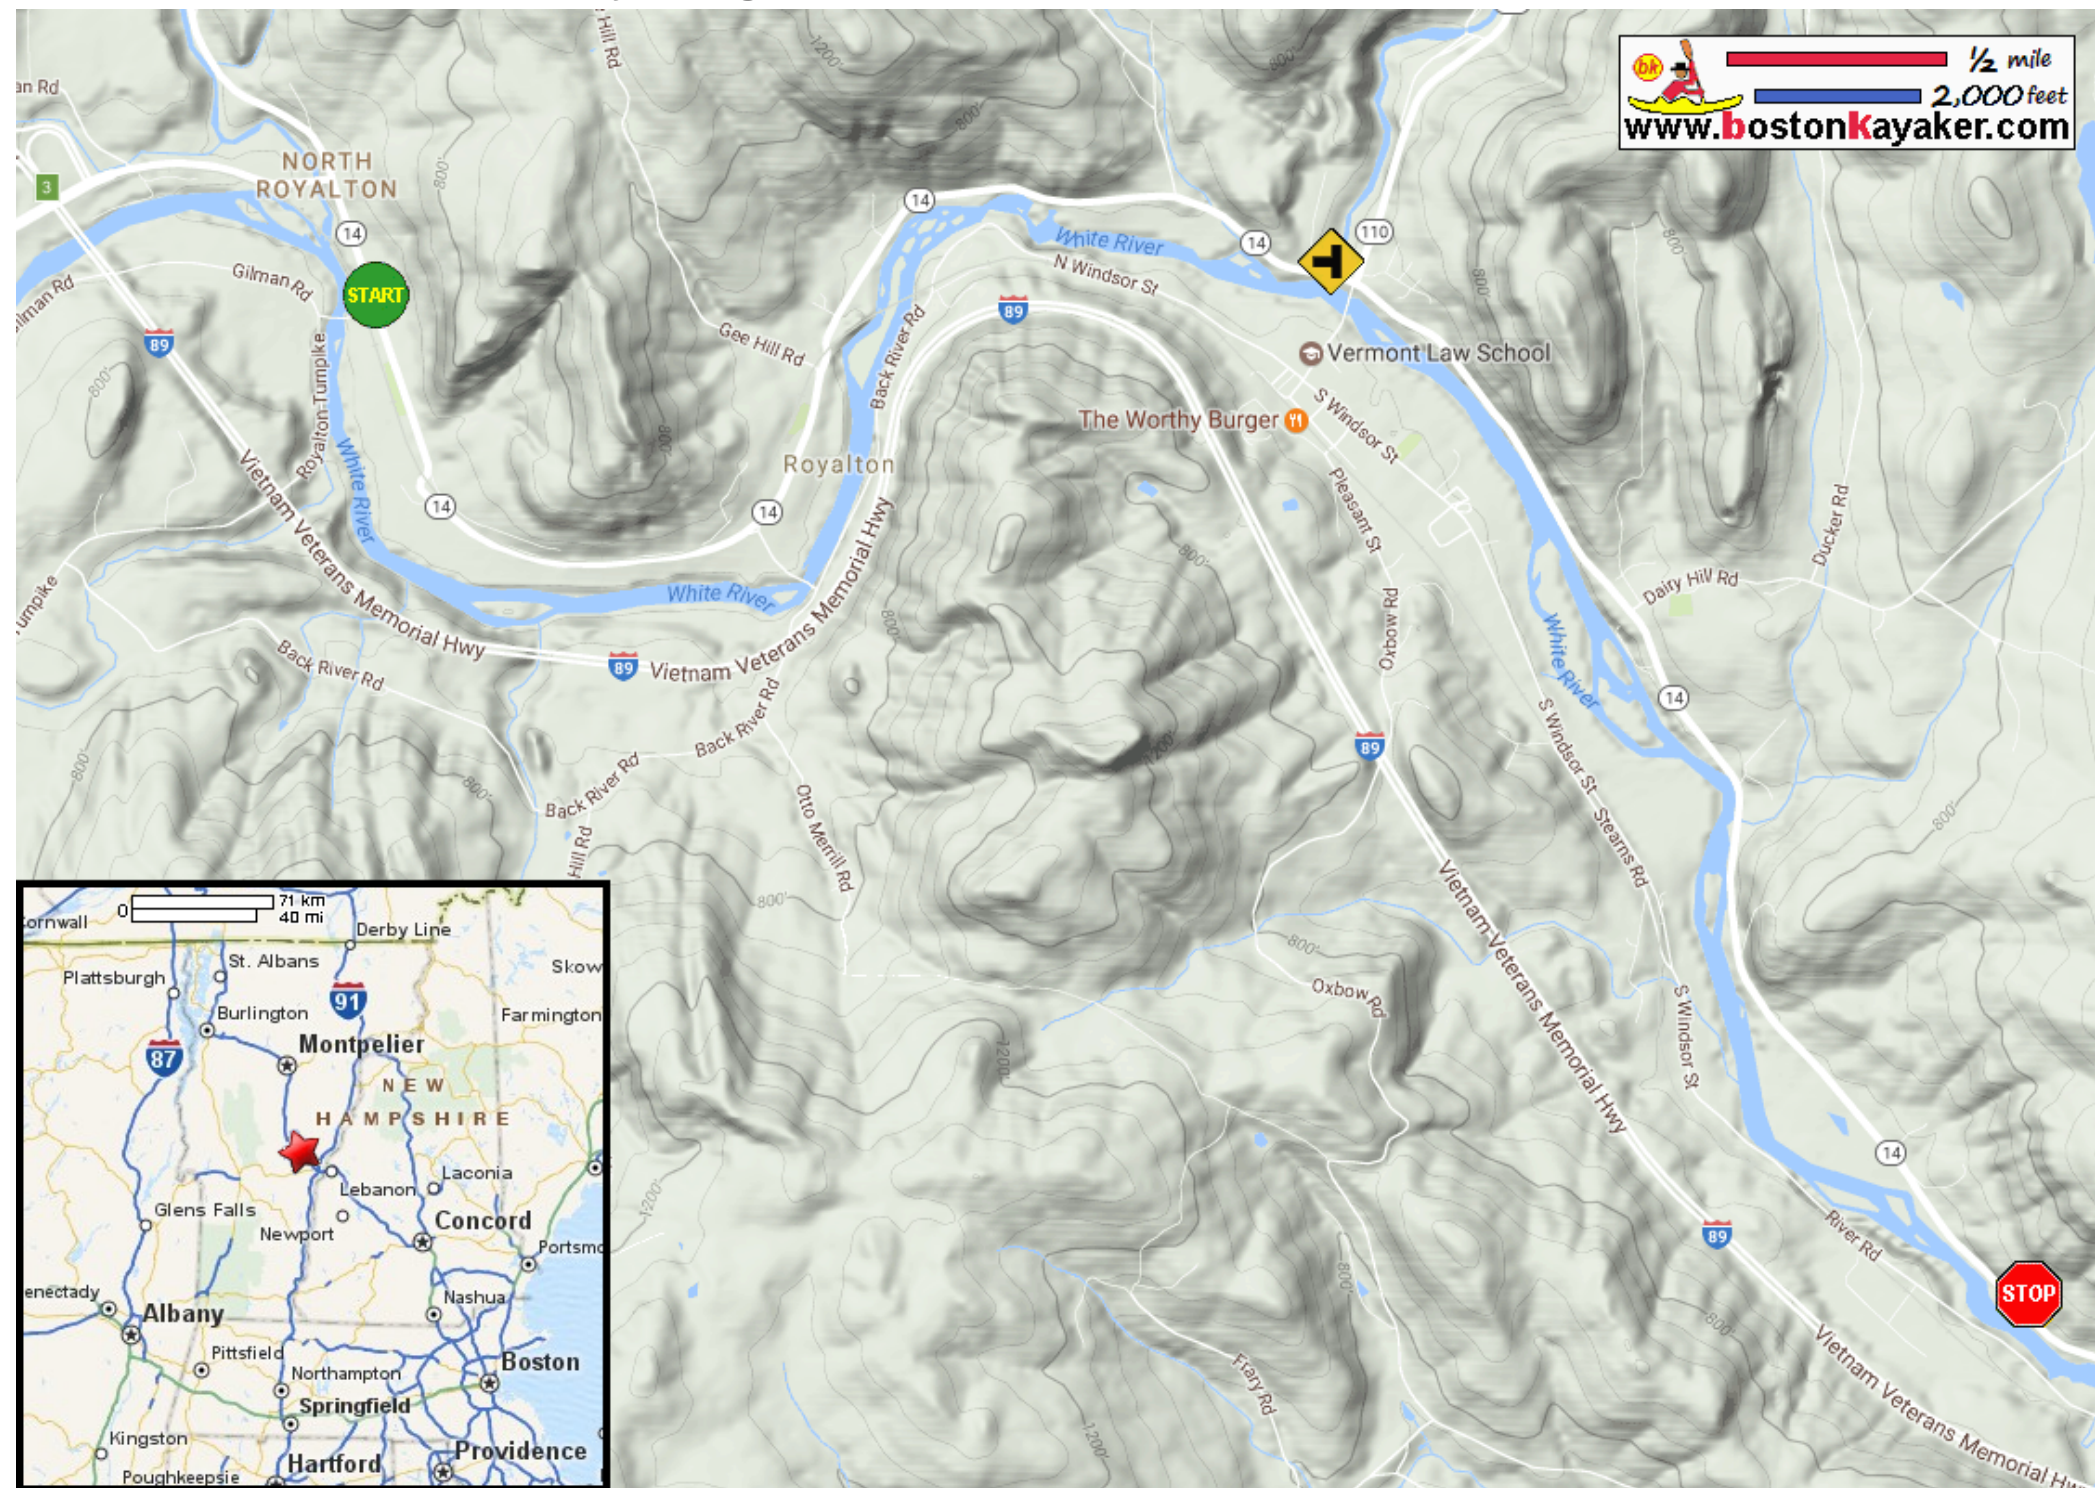

Kayaking on White River - from Bethel VT to Sharon VT

1/2 mile
2,000 feet
www.bostonkayaker.com

Put in at Royalton Hill Road in Bethel VT.

Take out at Route 14 in Sharon VT.

Estimated distance = 6 miles

First Branch White River enters on left.

Best to paddle when river gauge height > 4 feet.