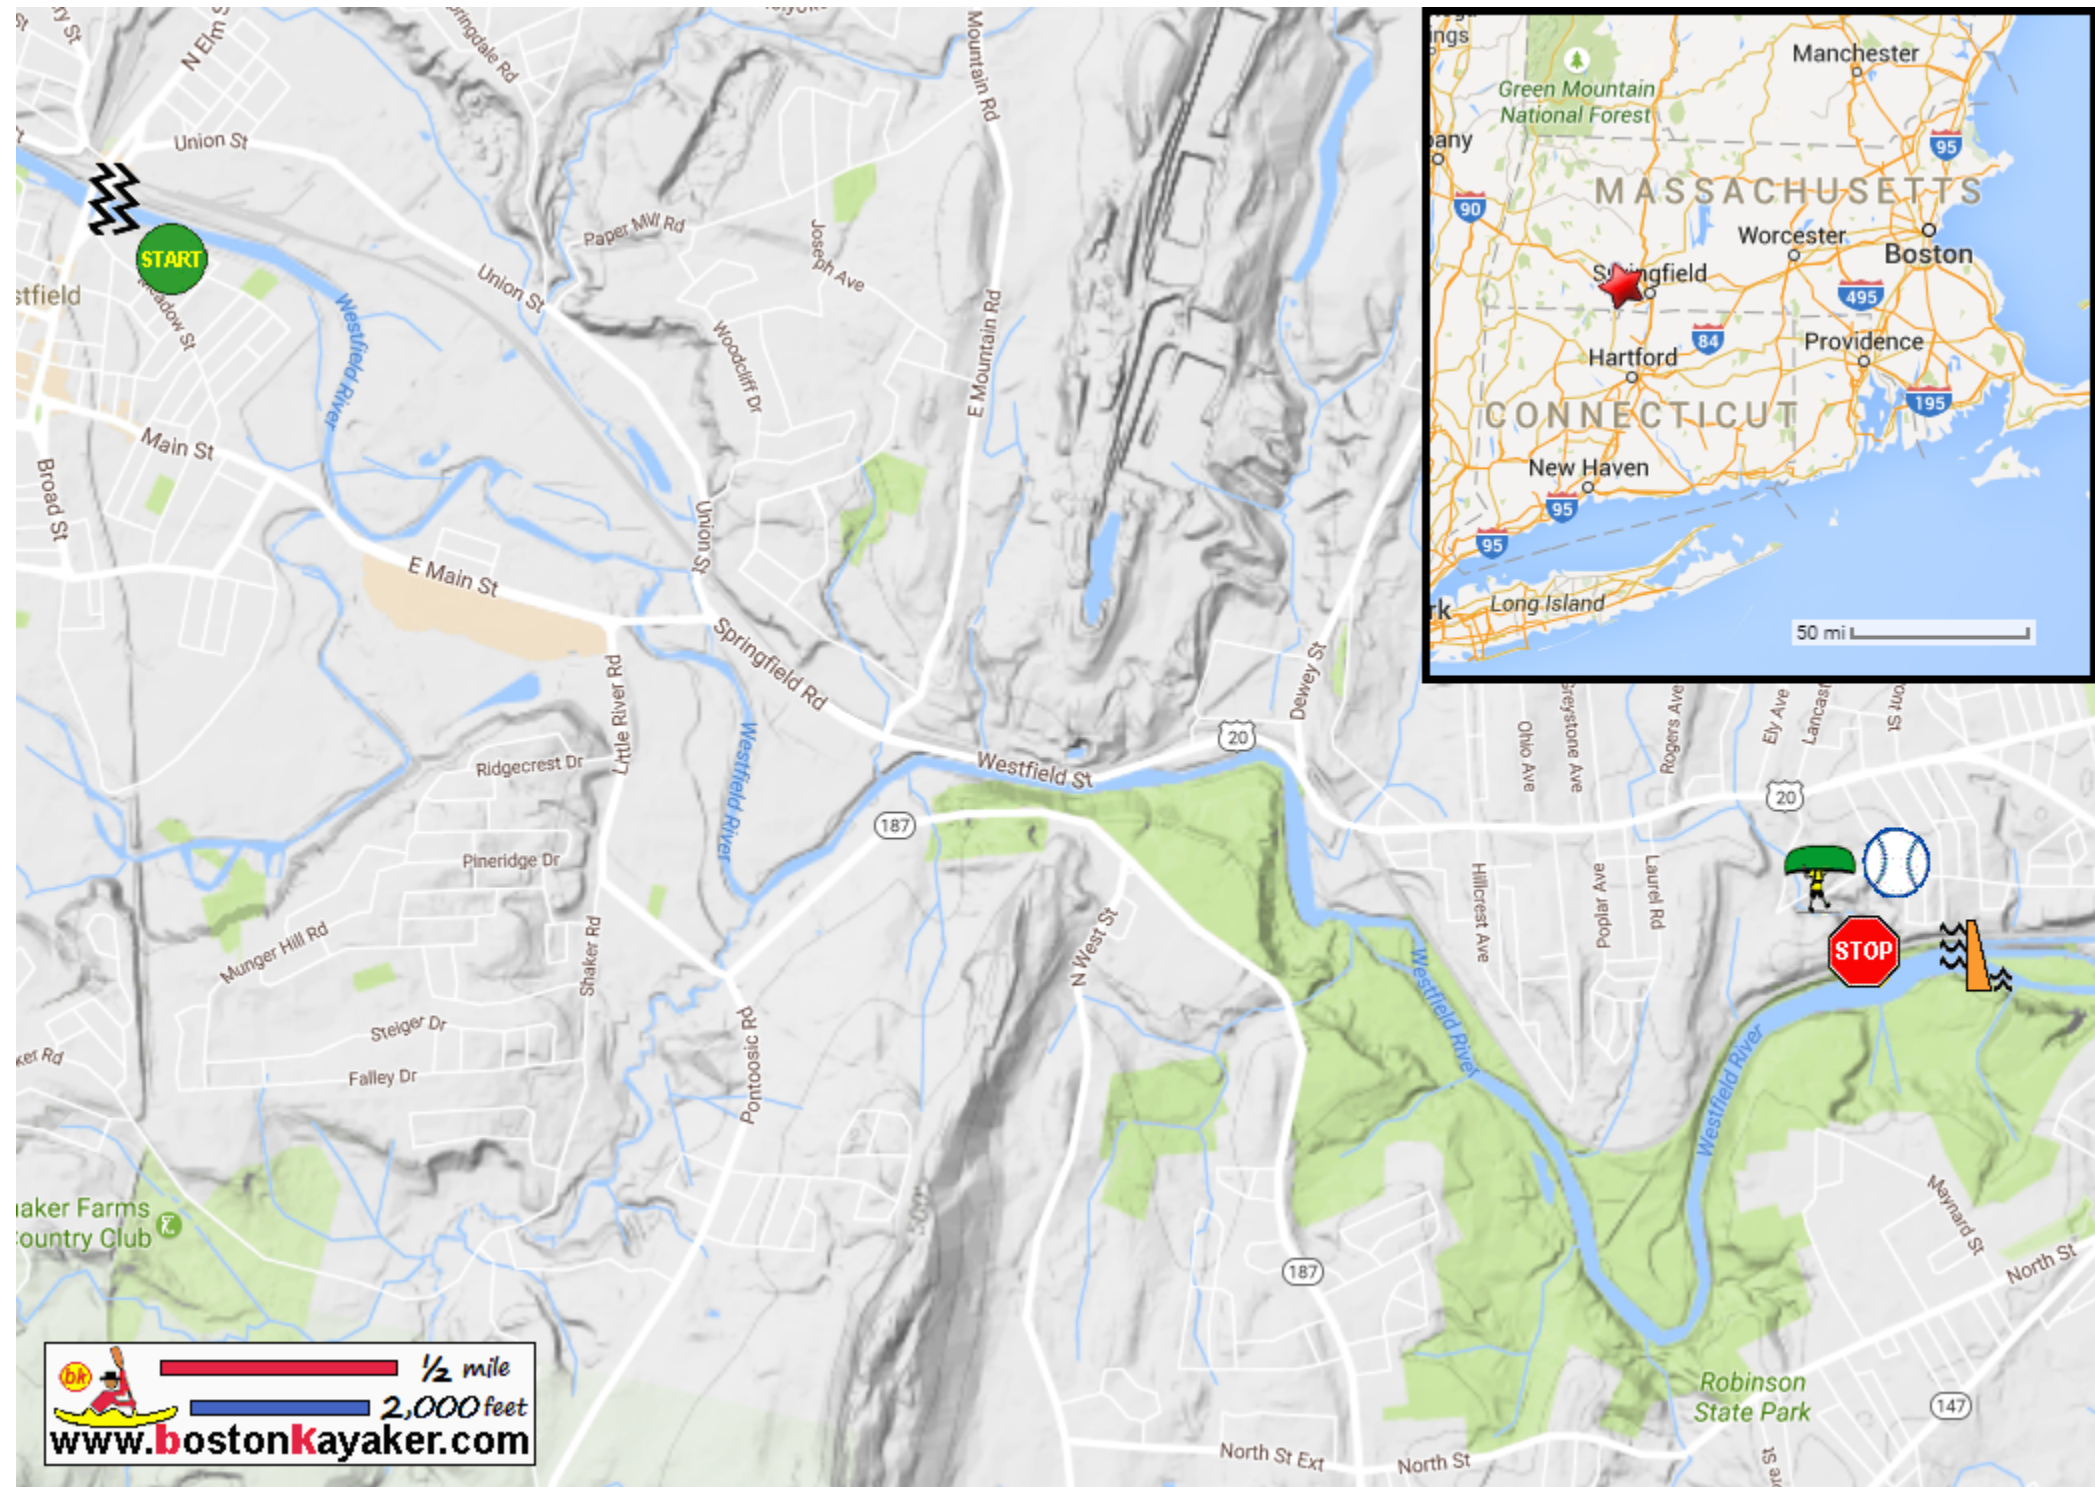

# Kayaking on Westfield River - from Westfield MA to West Springfield MA

- Put in at Park Street in Westfield MA.
- Take out at Mittineague Park Road in West Springfield MA.
- Portage 500 yards to parking area.
- Estimated distance = 7.5 miles
- Class II-III rapids
- FiberMark Dam
- Mittineague Park