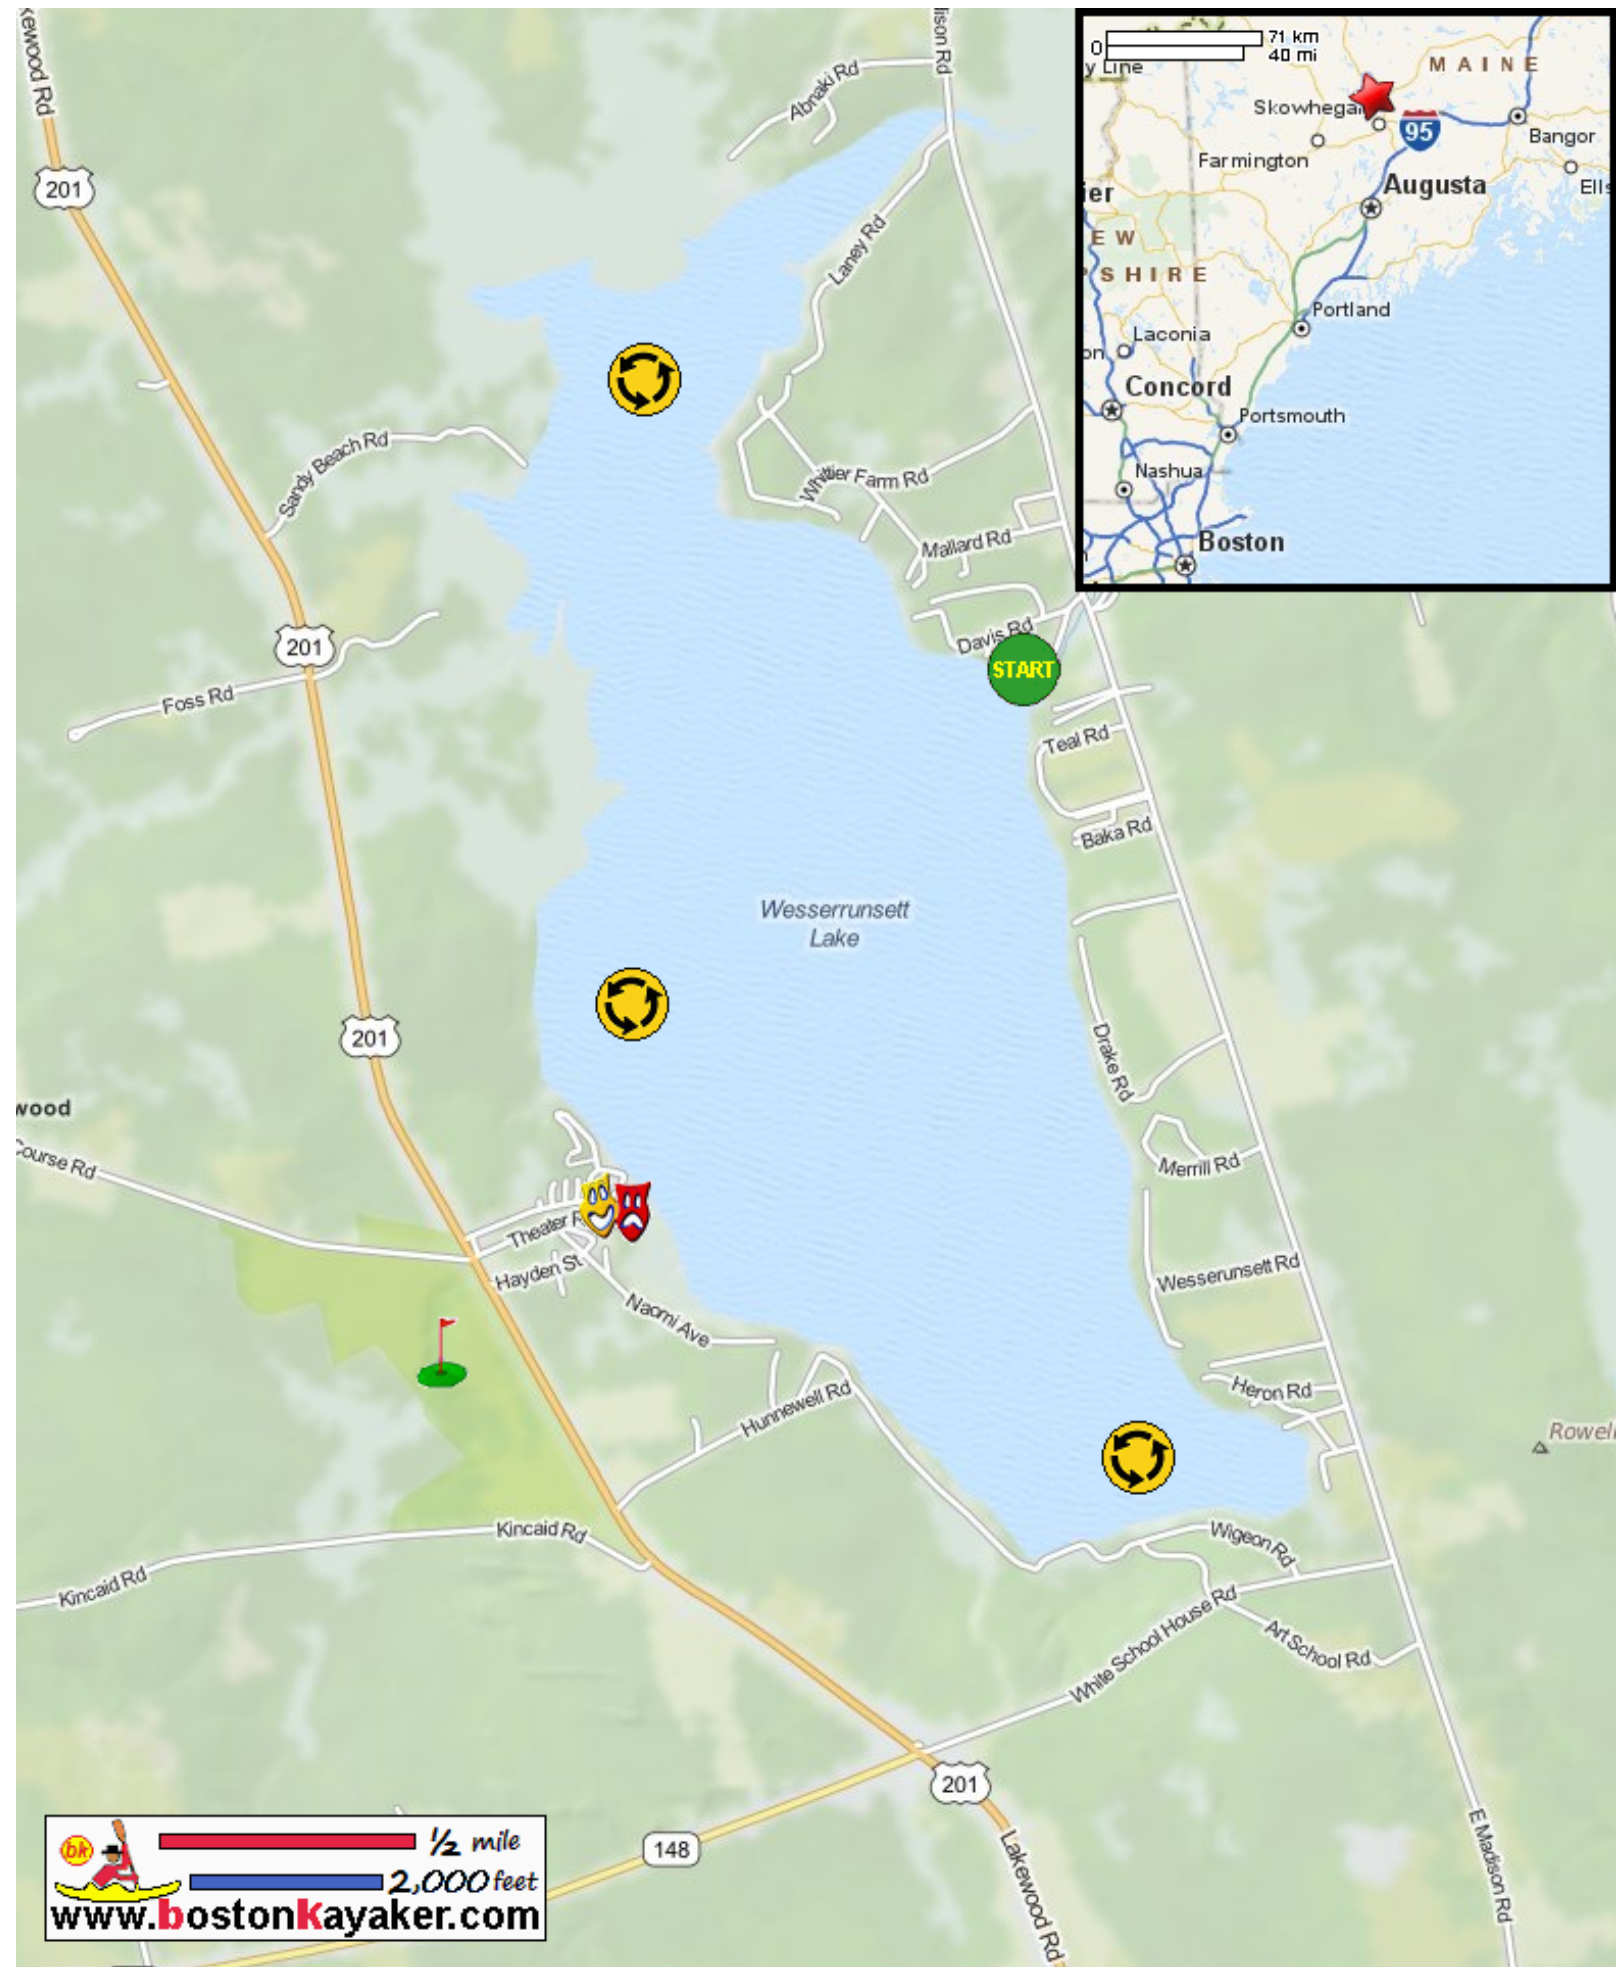

# Kayaking on Lake Wesserunsett - in Madison ME

-  Put in at Garage Road in Madison ME.
-  Paddle around lake and return.
-  Estimated round trip distance = 6 +/- miles
-  Lakewood Theatre
-  Lakewood Golf Course