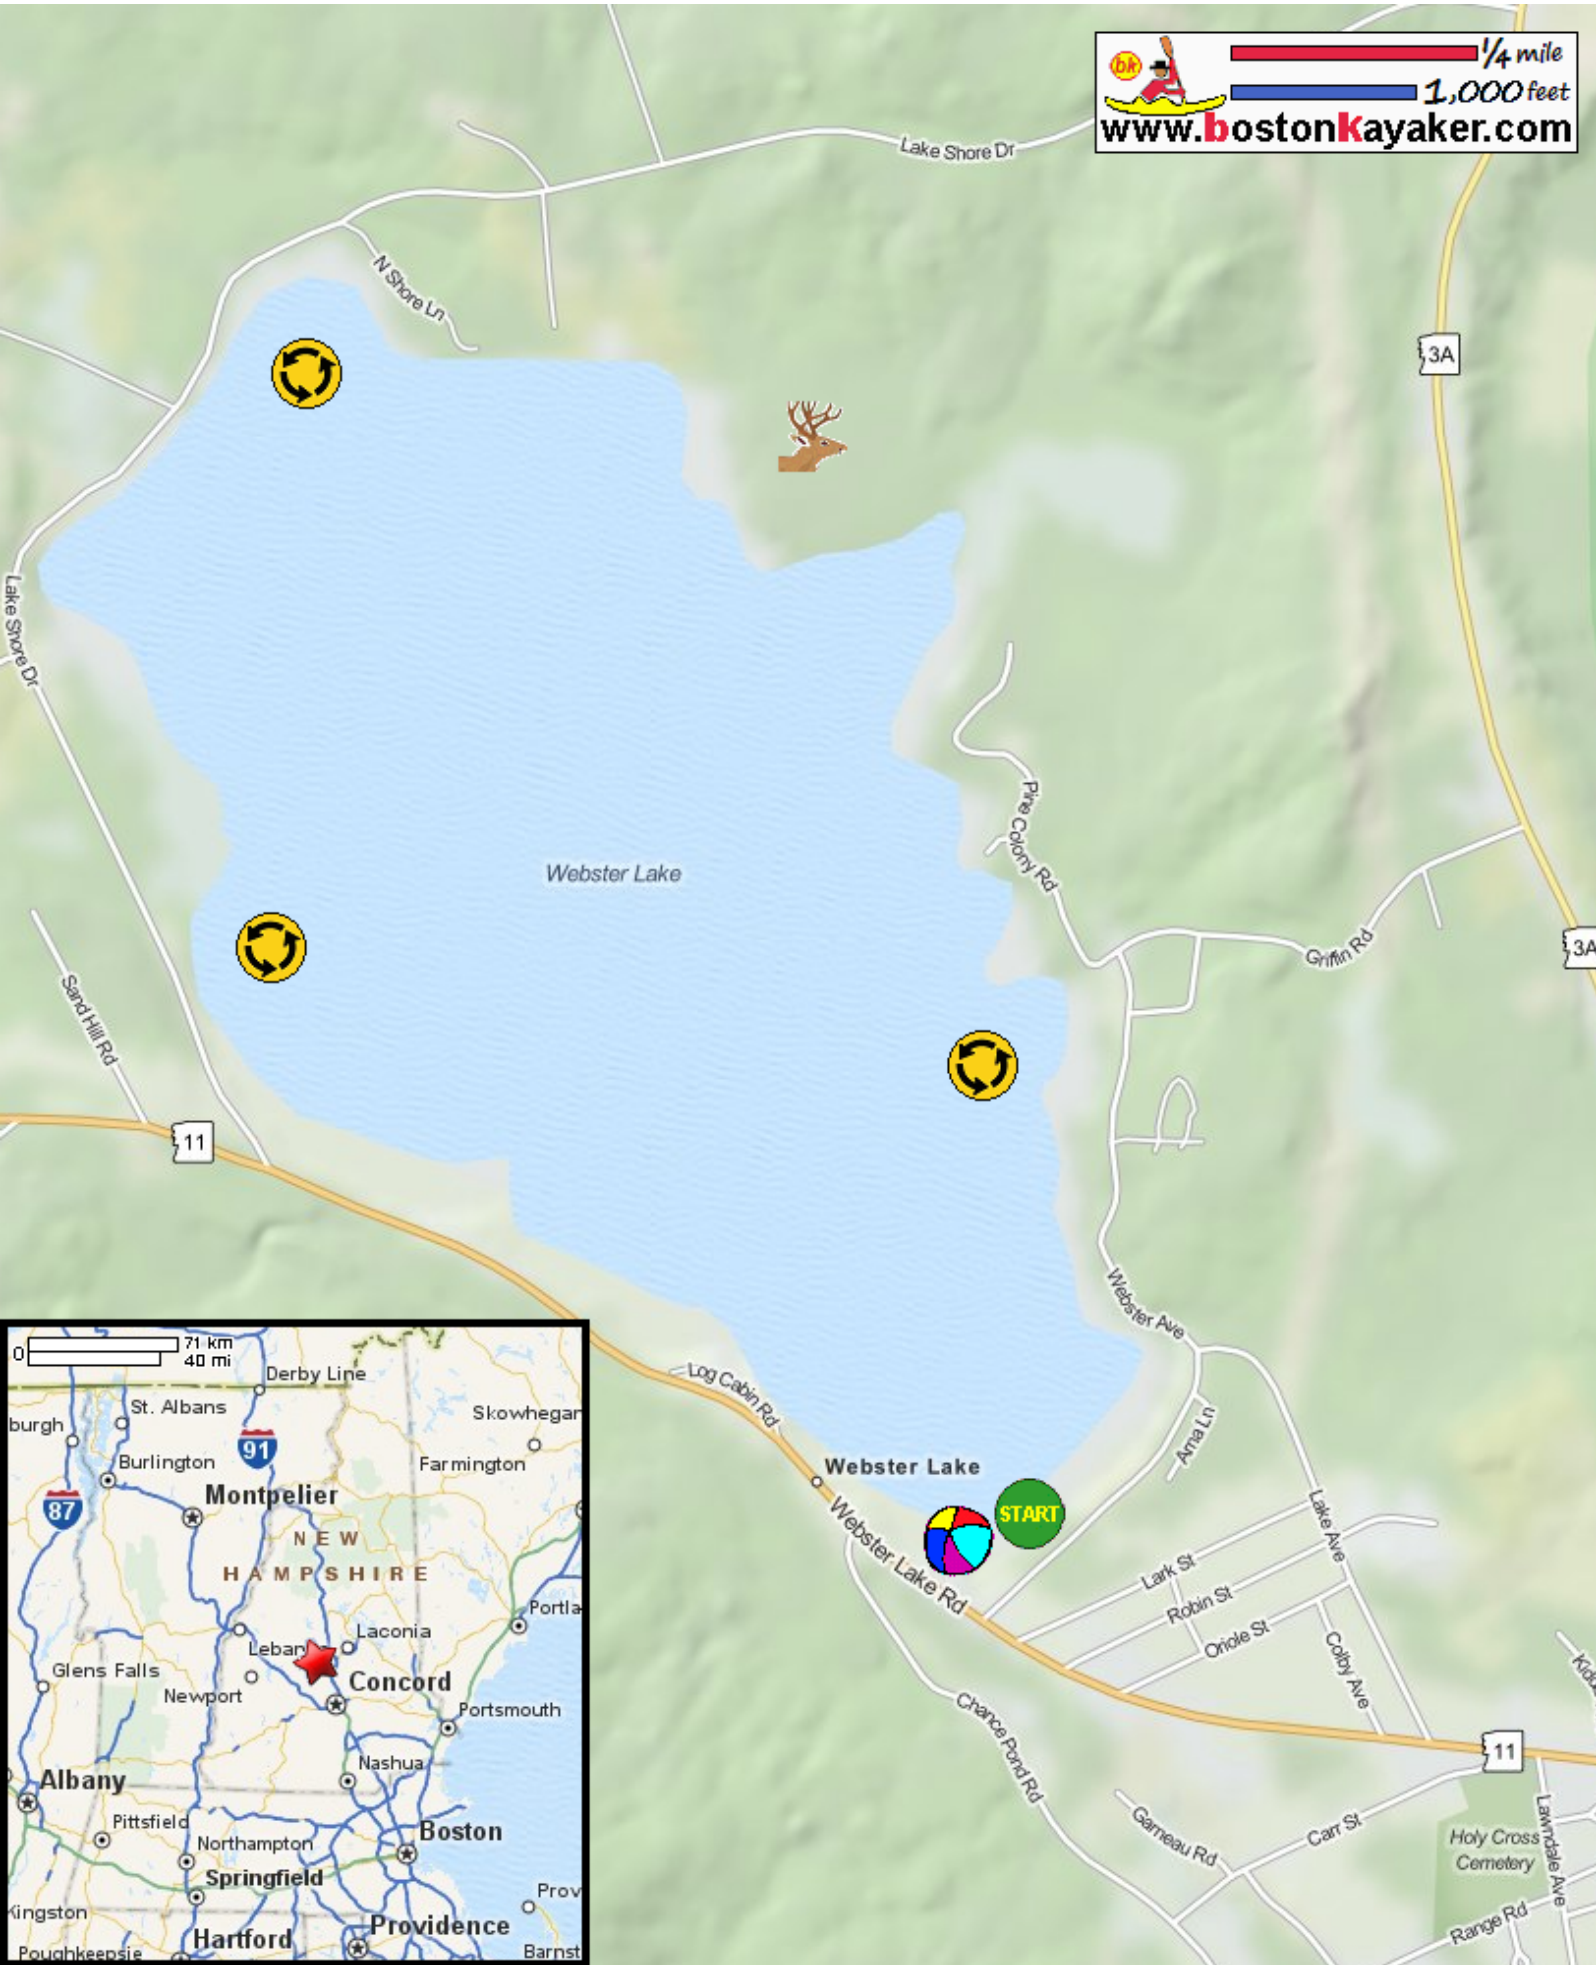

Kayaking on Webster Lake - in Franklin NH

www.bostonkayaker.com

1/4 mile
1,000 feet

- Put in at Webster Lake Road in Franklin NH.
- Paddle around lake and return.
- Estimated round trip distance = 2.5 miles
- Legace Beach rec area
- Webster Lake Wildlife Area