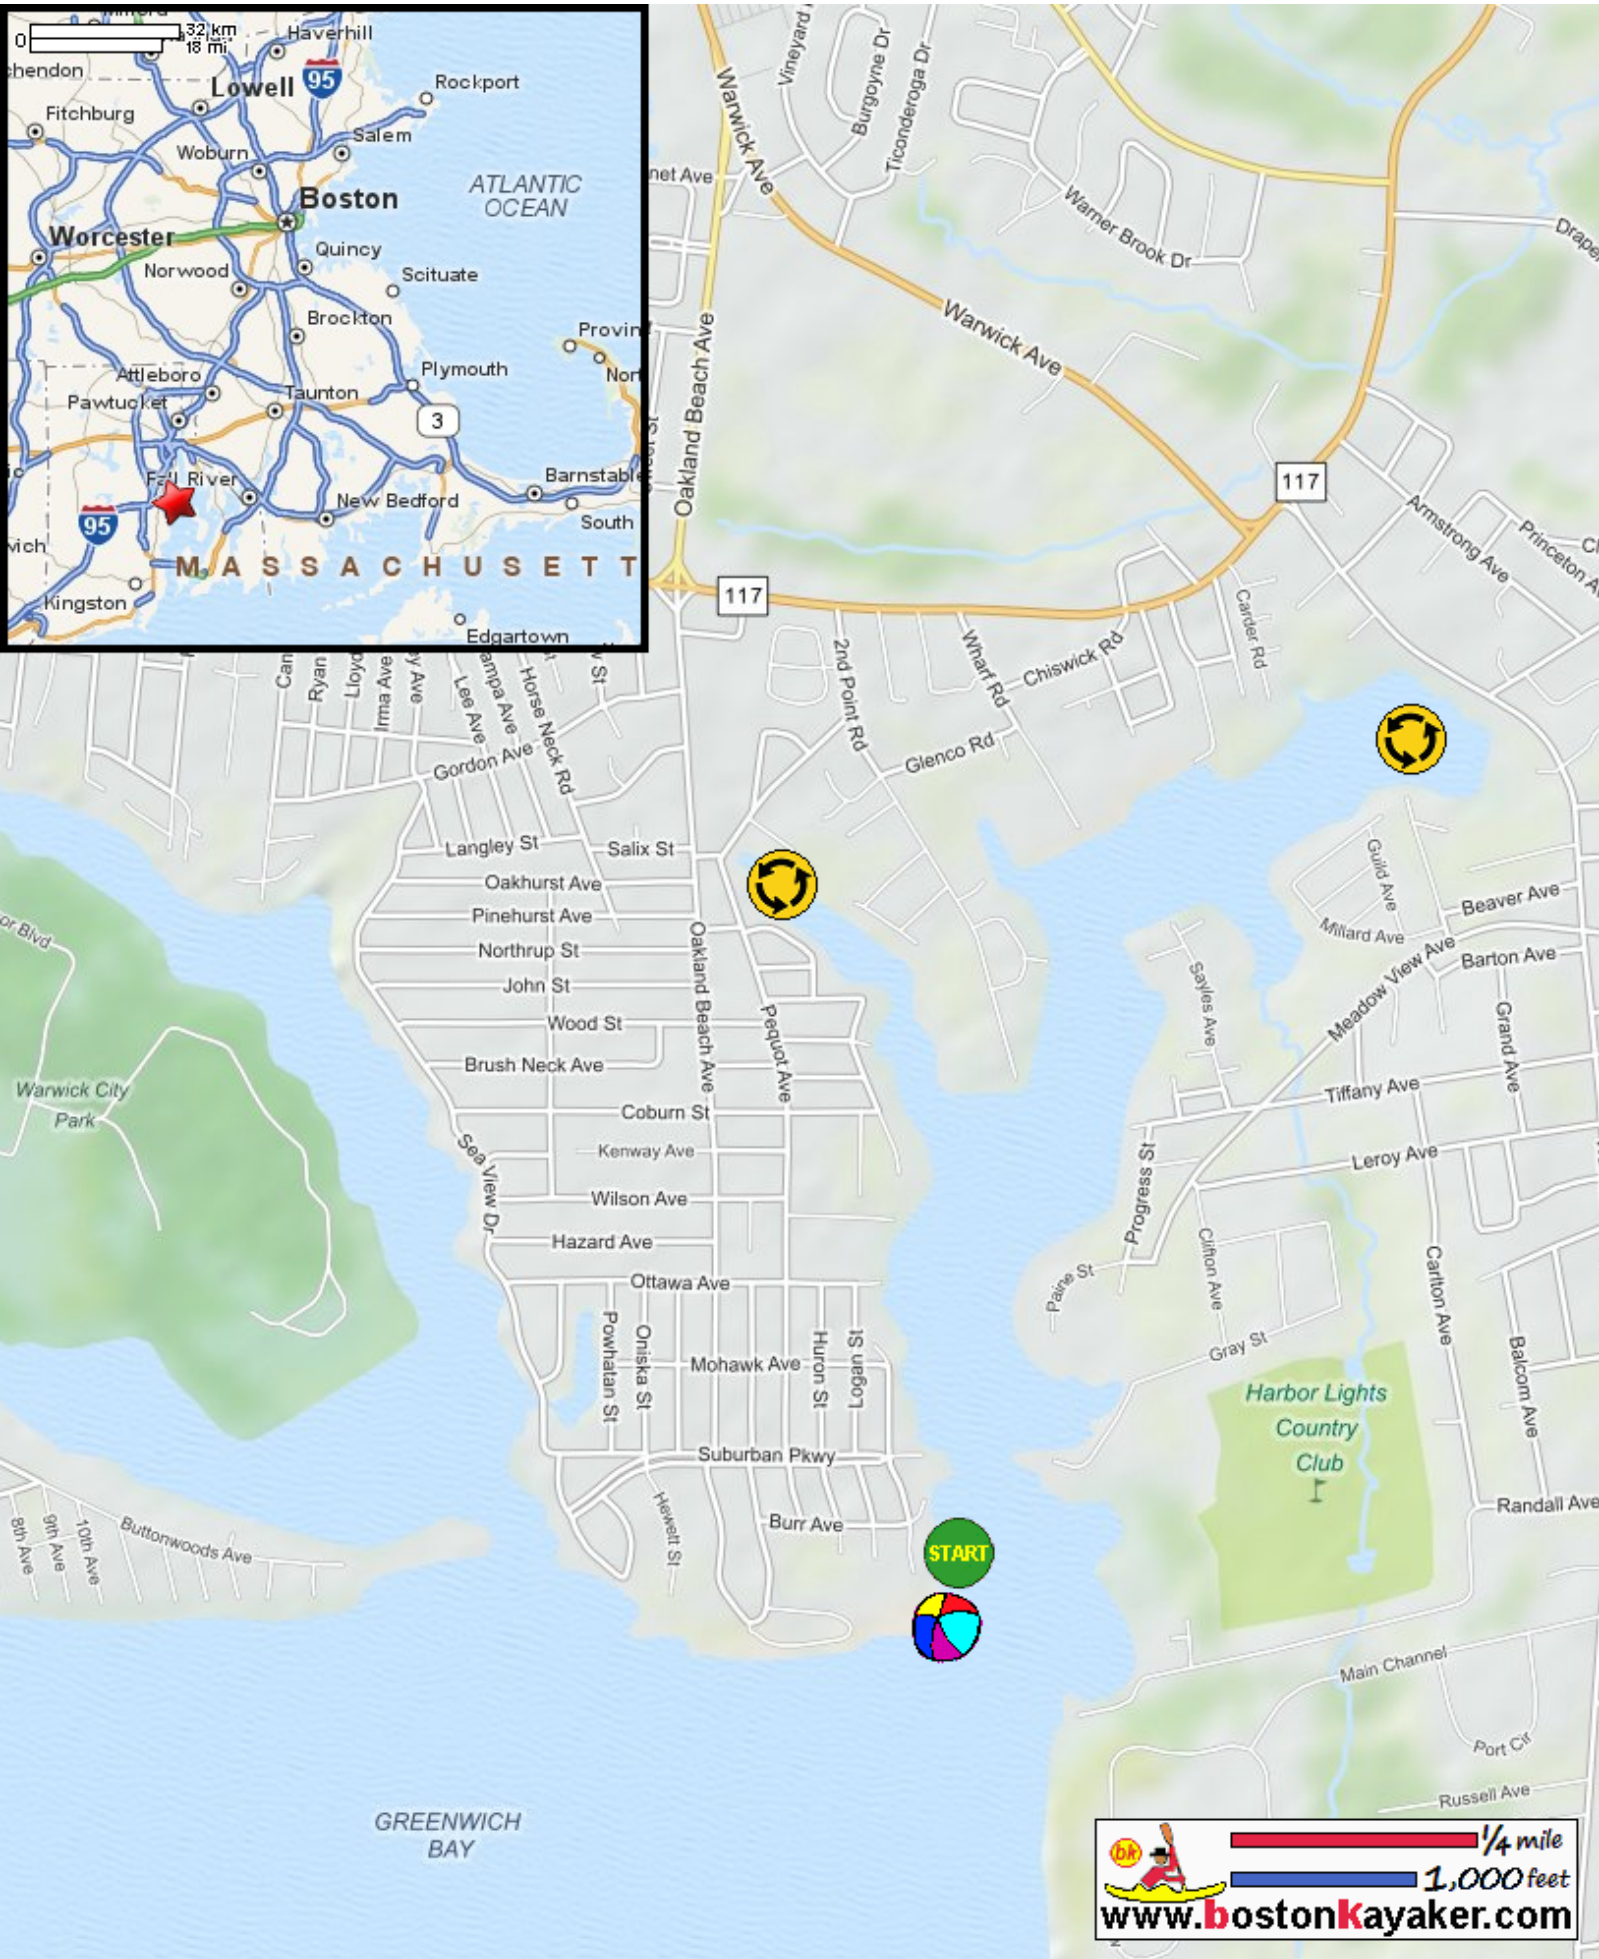

Kayaking on Warwick Cove - in Warwick RI

 Put in at Bay Avenue in Warwick RI.

 Paddle up and around Warwick Cove and return.

 Estimated round trip distance = 2.5+ miles

 Oakland Beach

www.bostonkayaker.com