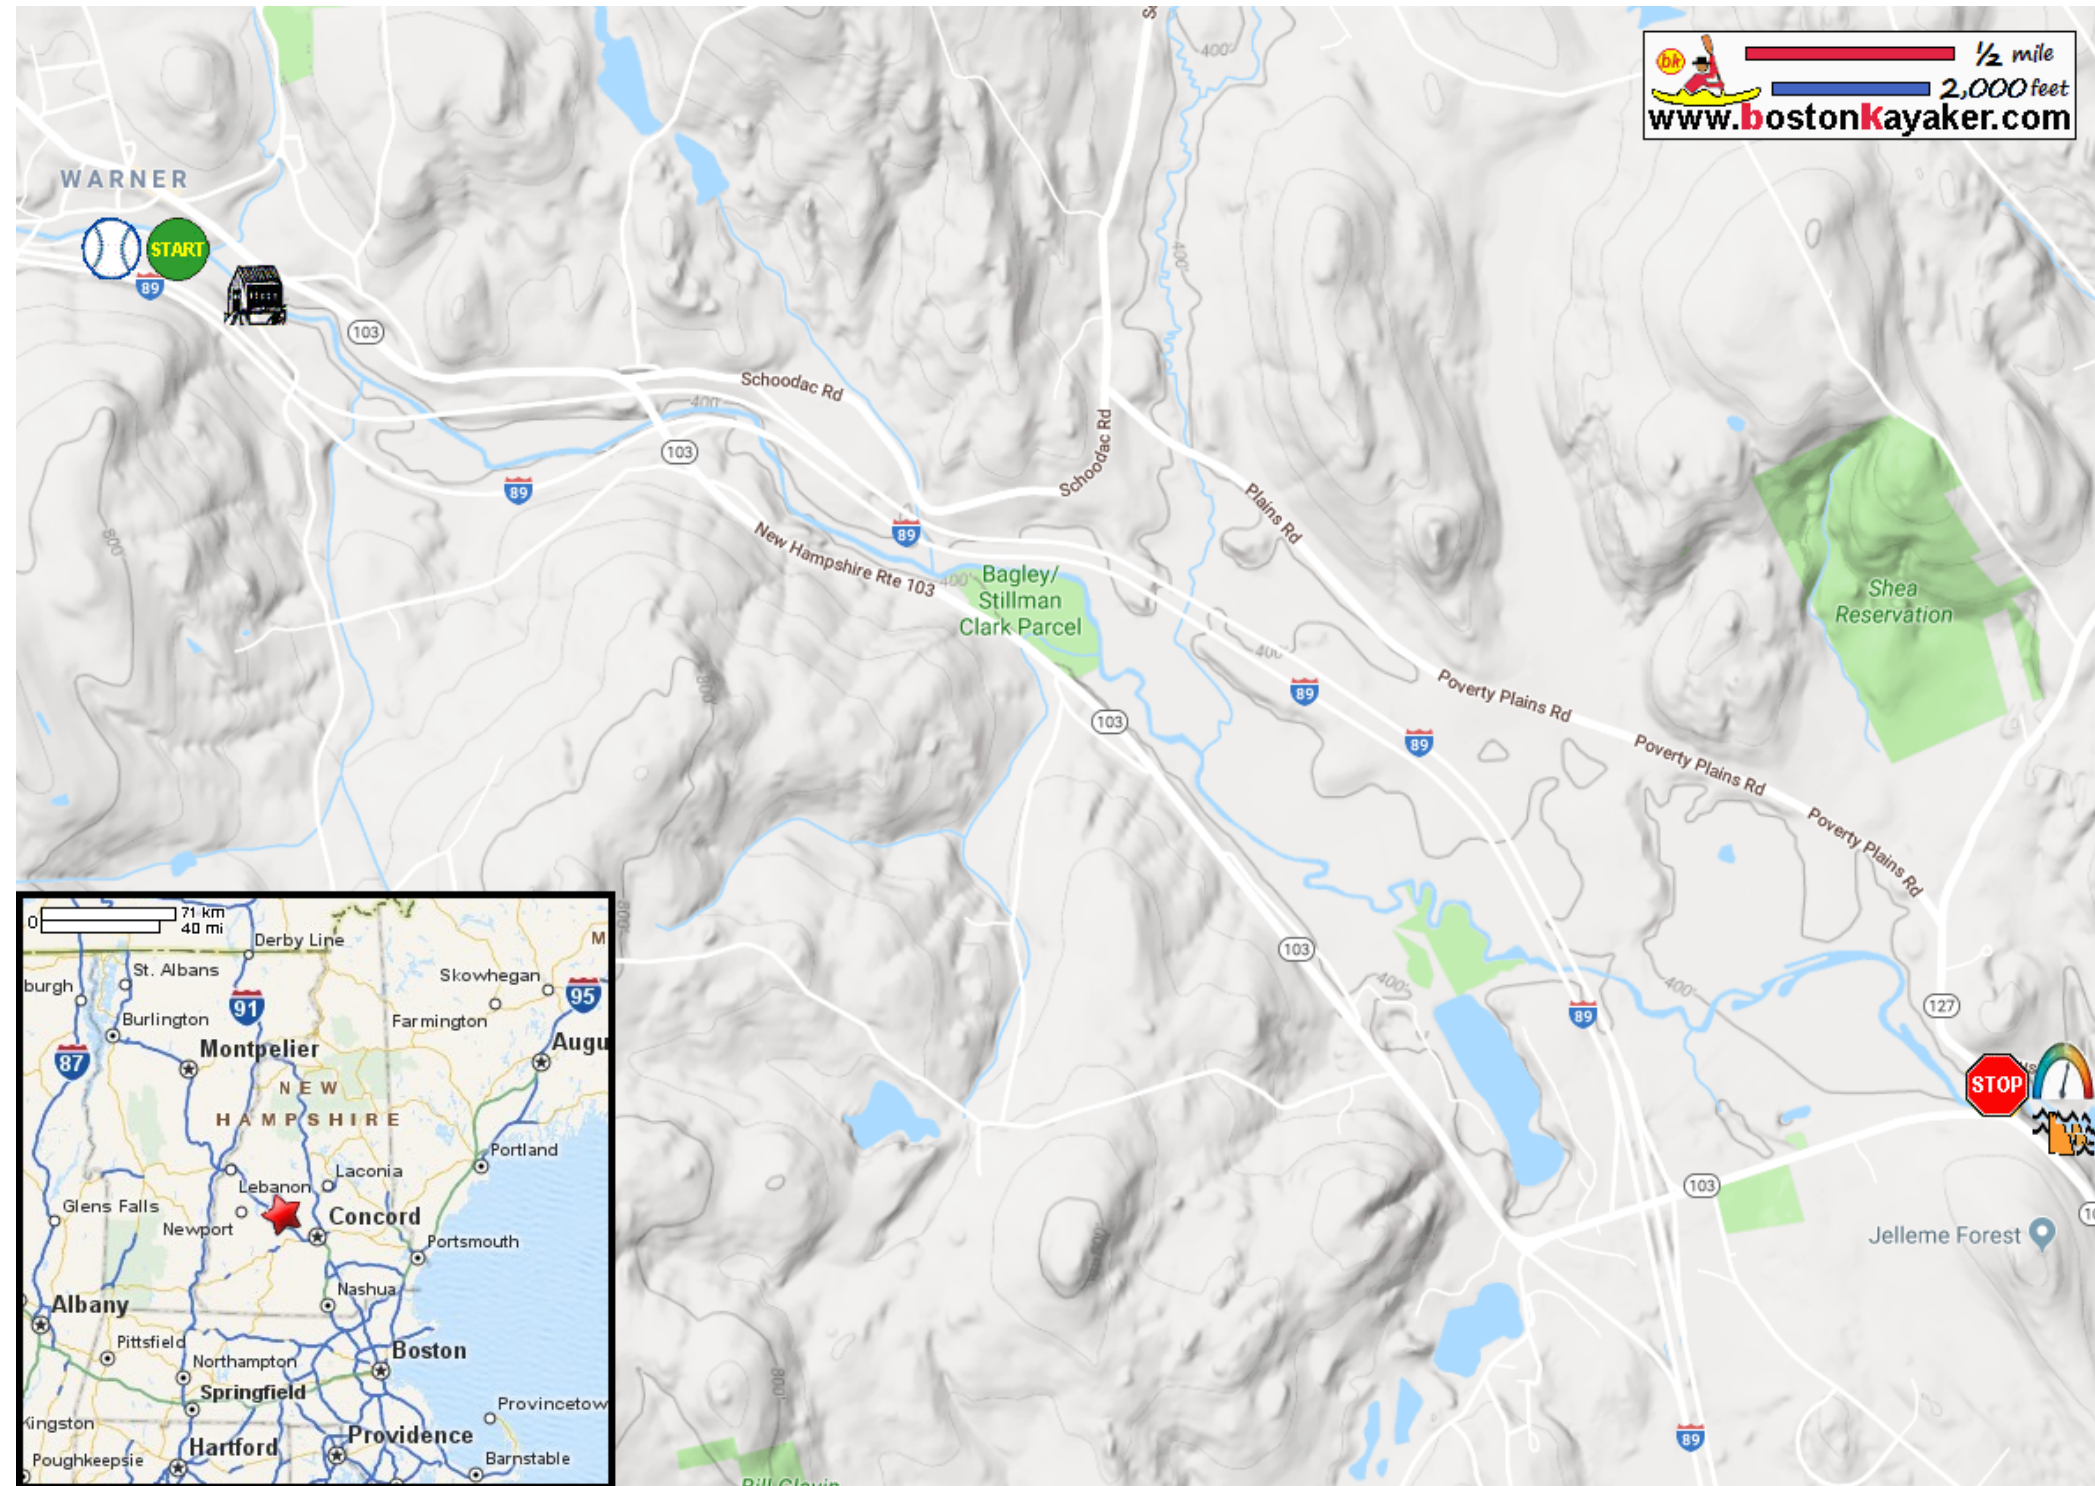

# Kayaking on Warner River - in Warner NH

1/2 mile  
2,000 feet  
[www.bostonkayaker.com](http://www.bostonkayaker.com)

-  Put in at Riverside Lane in Warner NH.
-  Take out at Dustin Rd in Warner NH.
-  Estimated distance = 5+ miles
-  Riverside Park
-  Covered Bridge
-  USGS Gauge best when > 40 cfs
-  Breached dam