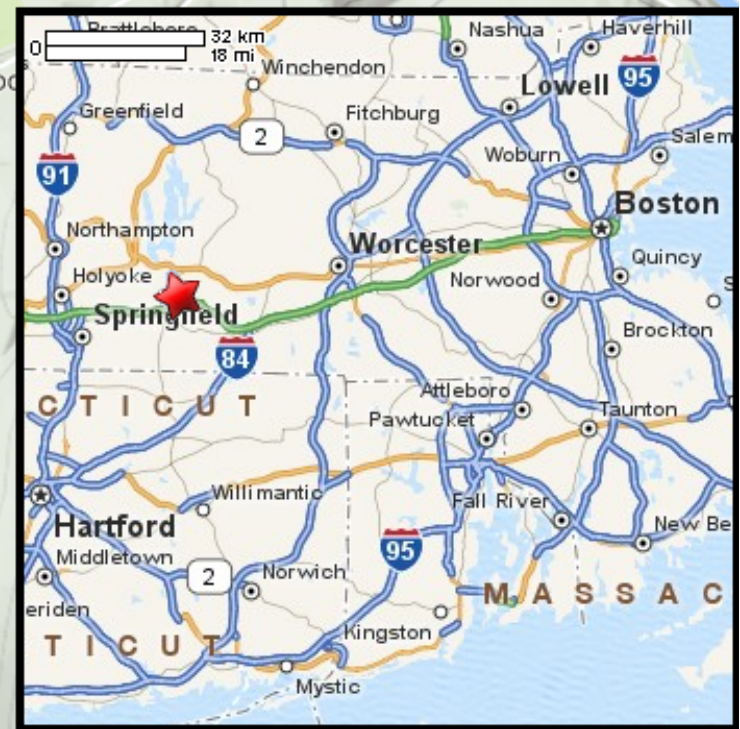

Kayaking on Ware River - from Palmer MA to Three Rivers MA

www.bostonkayaker.com

- Put in at Main Street in Palmer MA.
- Take out at Main Street in Three Rivers MA.
- Estimated distance = 2.2 miles
- Swift River enters on river right. Veer left.
- Thorndike Dam
- Ware and Quaboag Rivers join to form Chicopee.