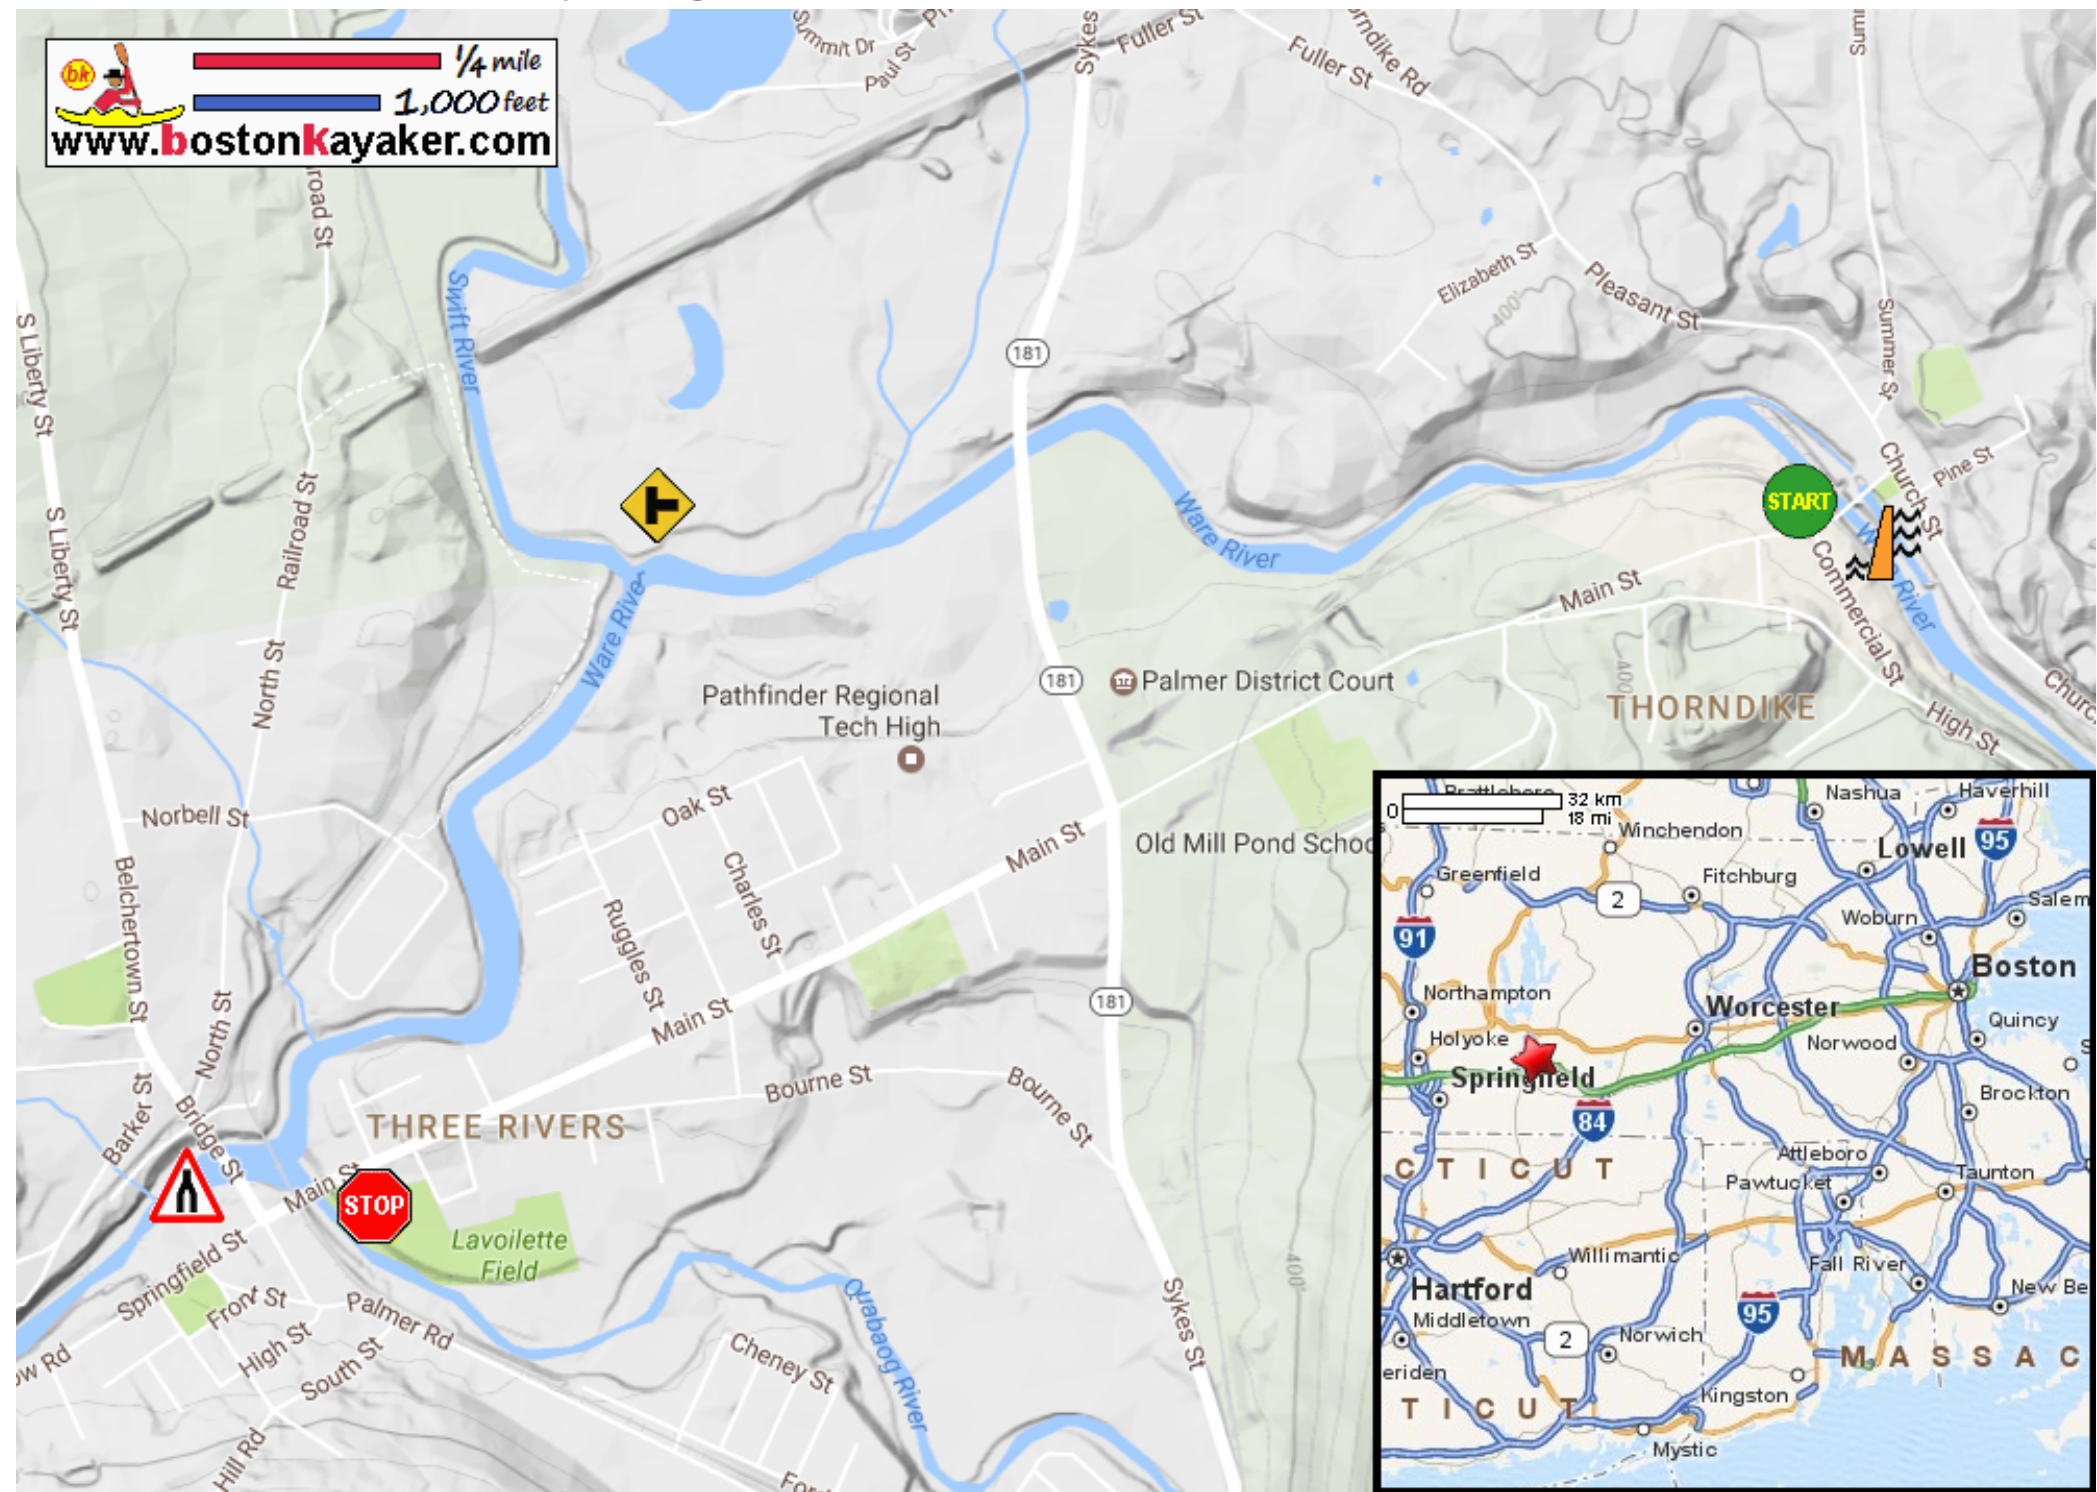

Kayaking on Ware River - from Palmer MA to Three Rivers MA

www.bostonkayaker.com

- Put in at Main Street in Palmer MA.
- Take out at Main Street in Three Rivers MA.
- Estimated distance = 2.2 miles
- Swift River enters on river right. Veer left.
- Thorndike Dam
- Ware and Quaboag Rivers join to form Chicopee.