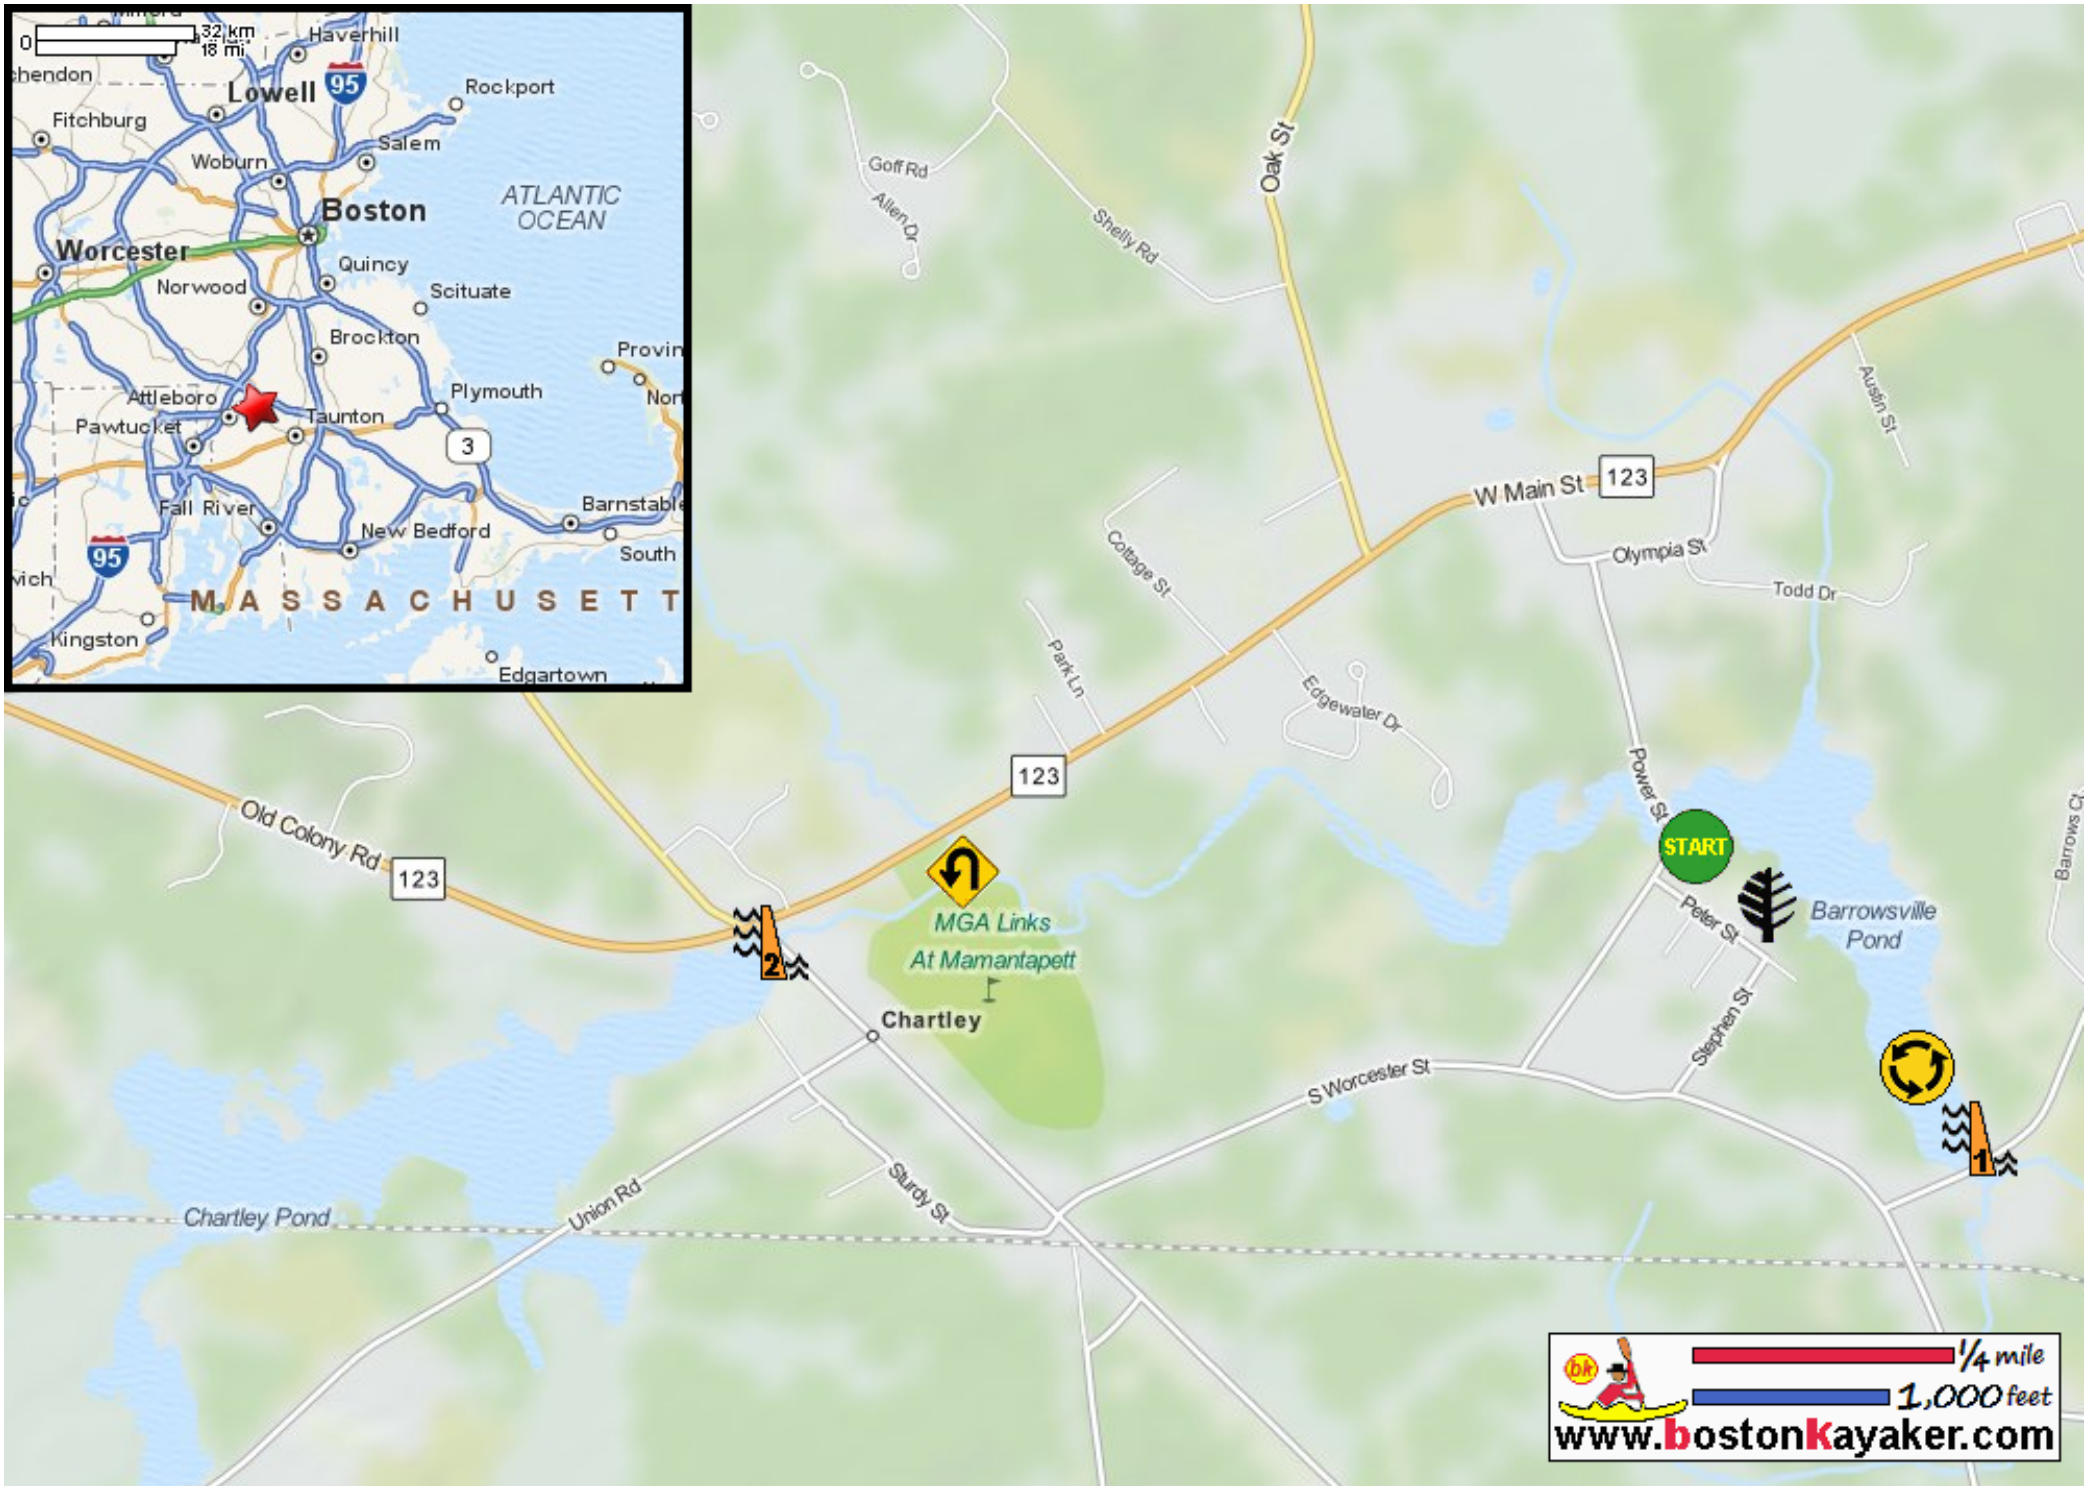

Kayaking on Wading River and Barrowsville Pond - in Norton MA

 1/4 mile
 1,000 feet
www.bostonkayaker.com

-  Put in at Power Street in Norton MA.
-  Paddle around Barrowsville Pond.
-  Paddle into Wading River and return.
-  Estimated round trip distance = 3+ miles
-  Barrowsville Pond Conservation Area
-  Barrowsville Pond Dam
-  Chartley Pond Dam