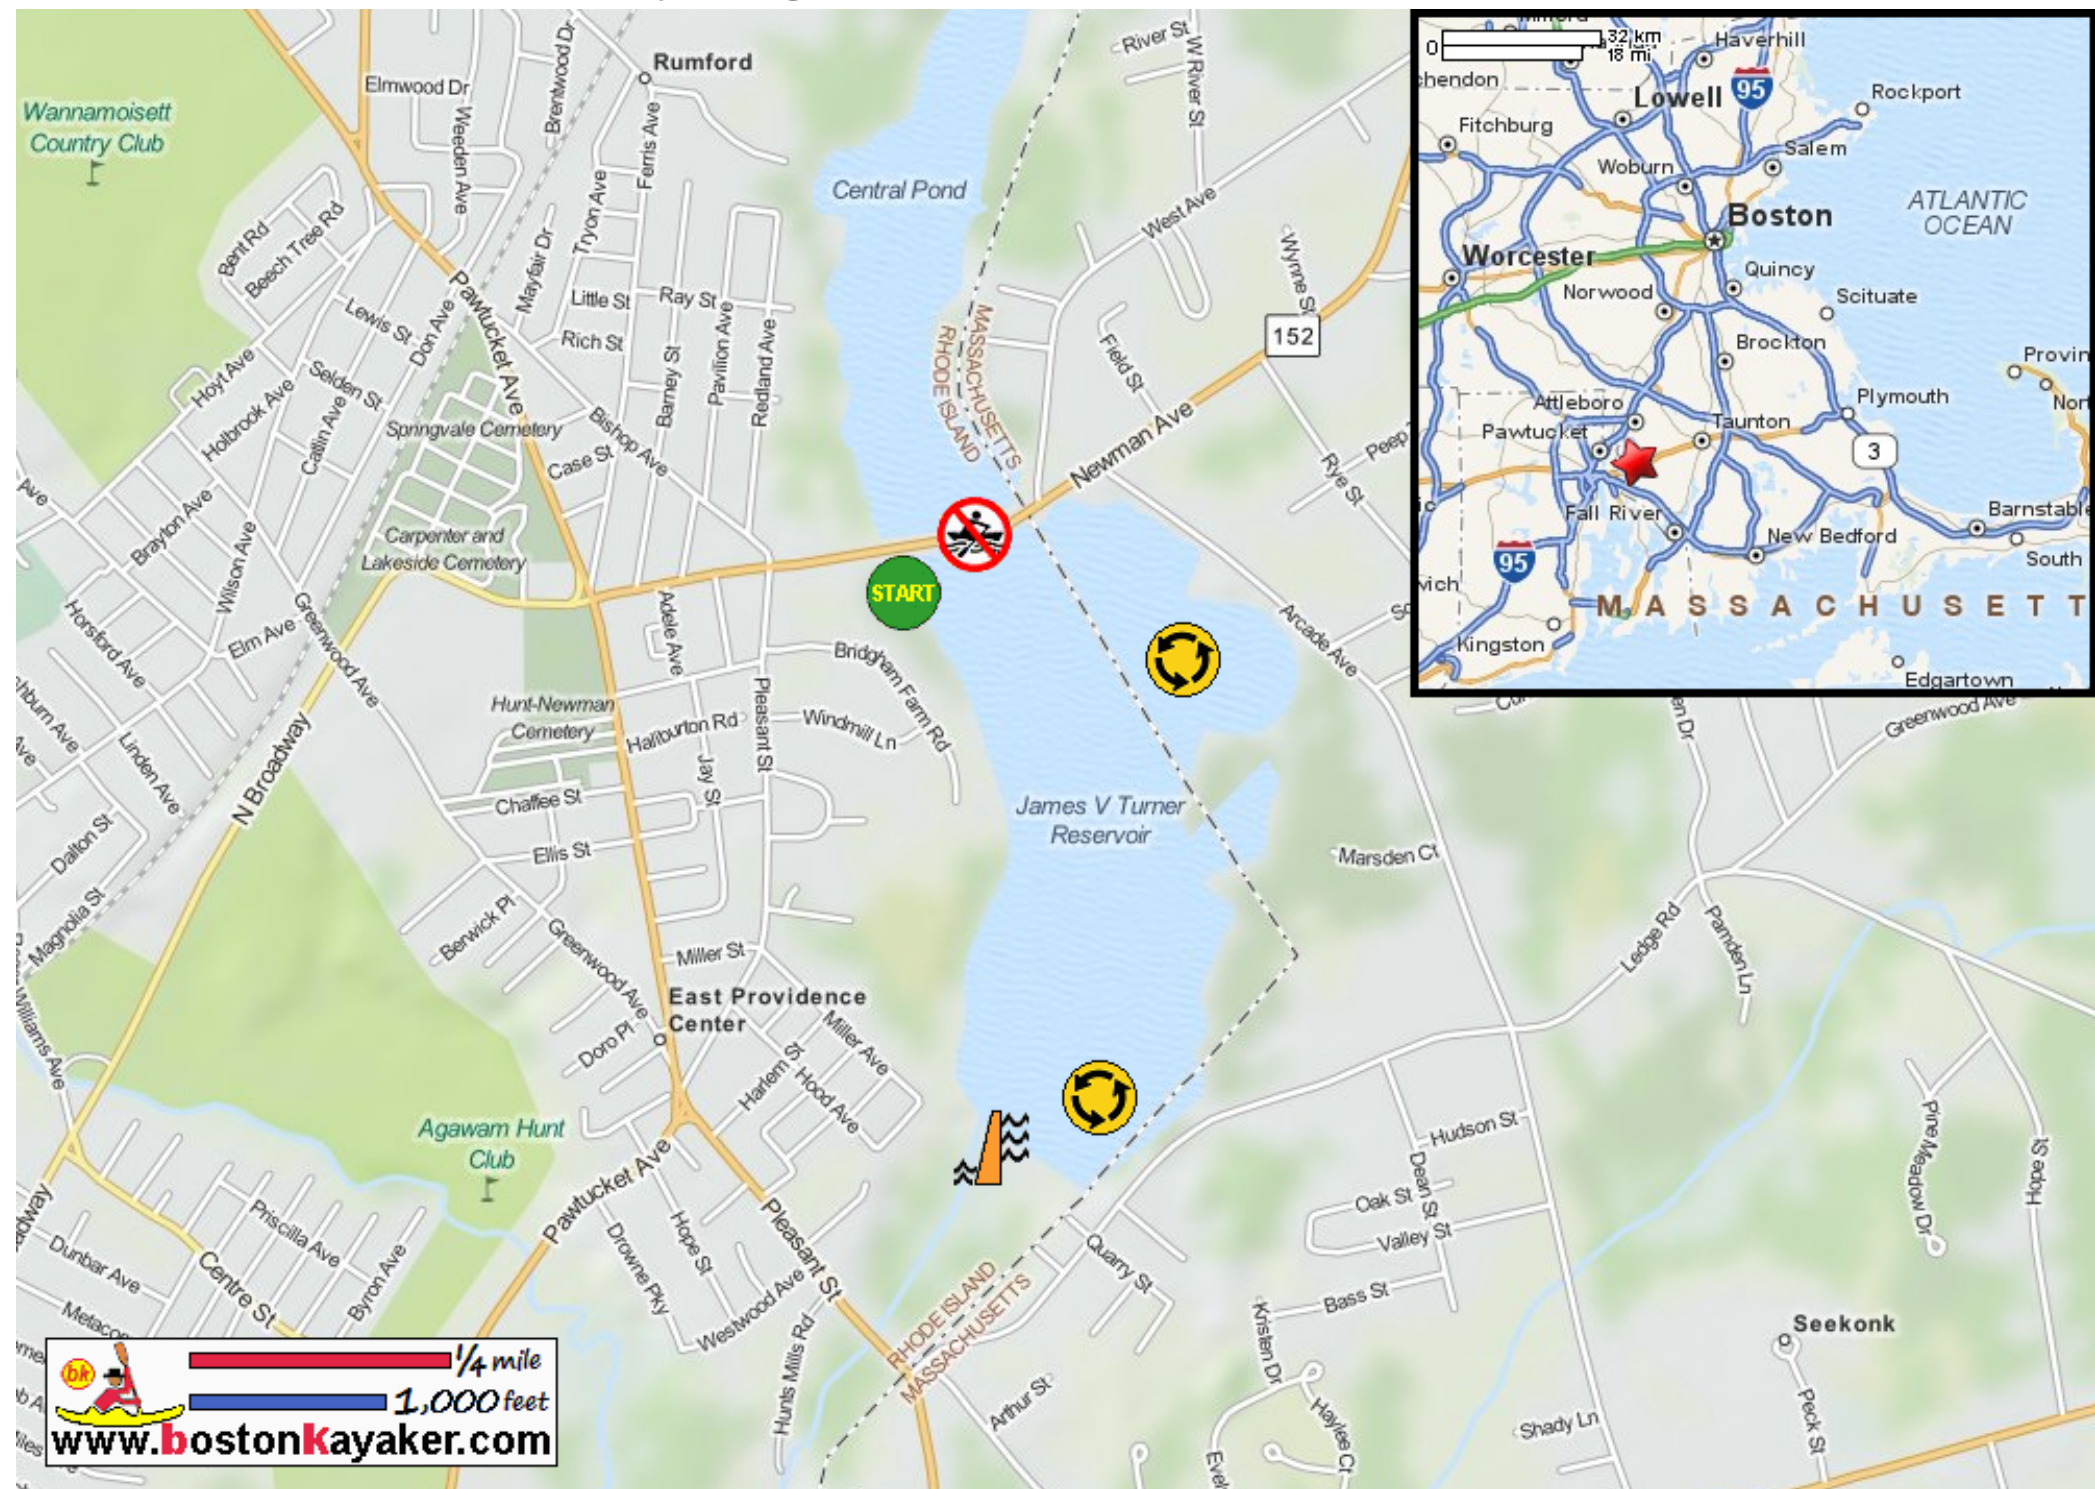

# Kayaking on Turner Reservoir - in Rumford RI

Put in at Newman Avenue in Rumford RI.

Paddle round Turner Reservoir and return.

Estimated round trip distance = 1.5 miles

Turner Reservoir Dam

Route 152 bridge impassable under.