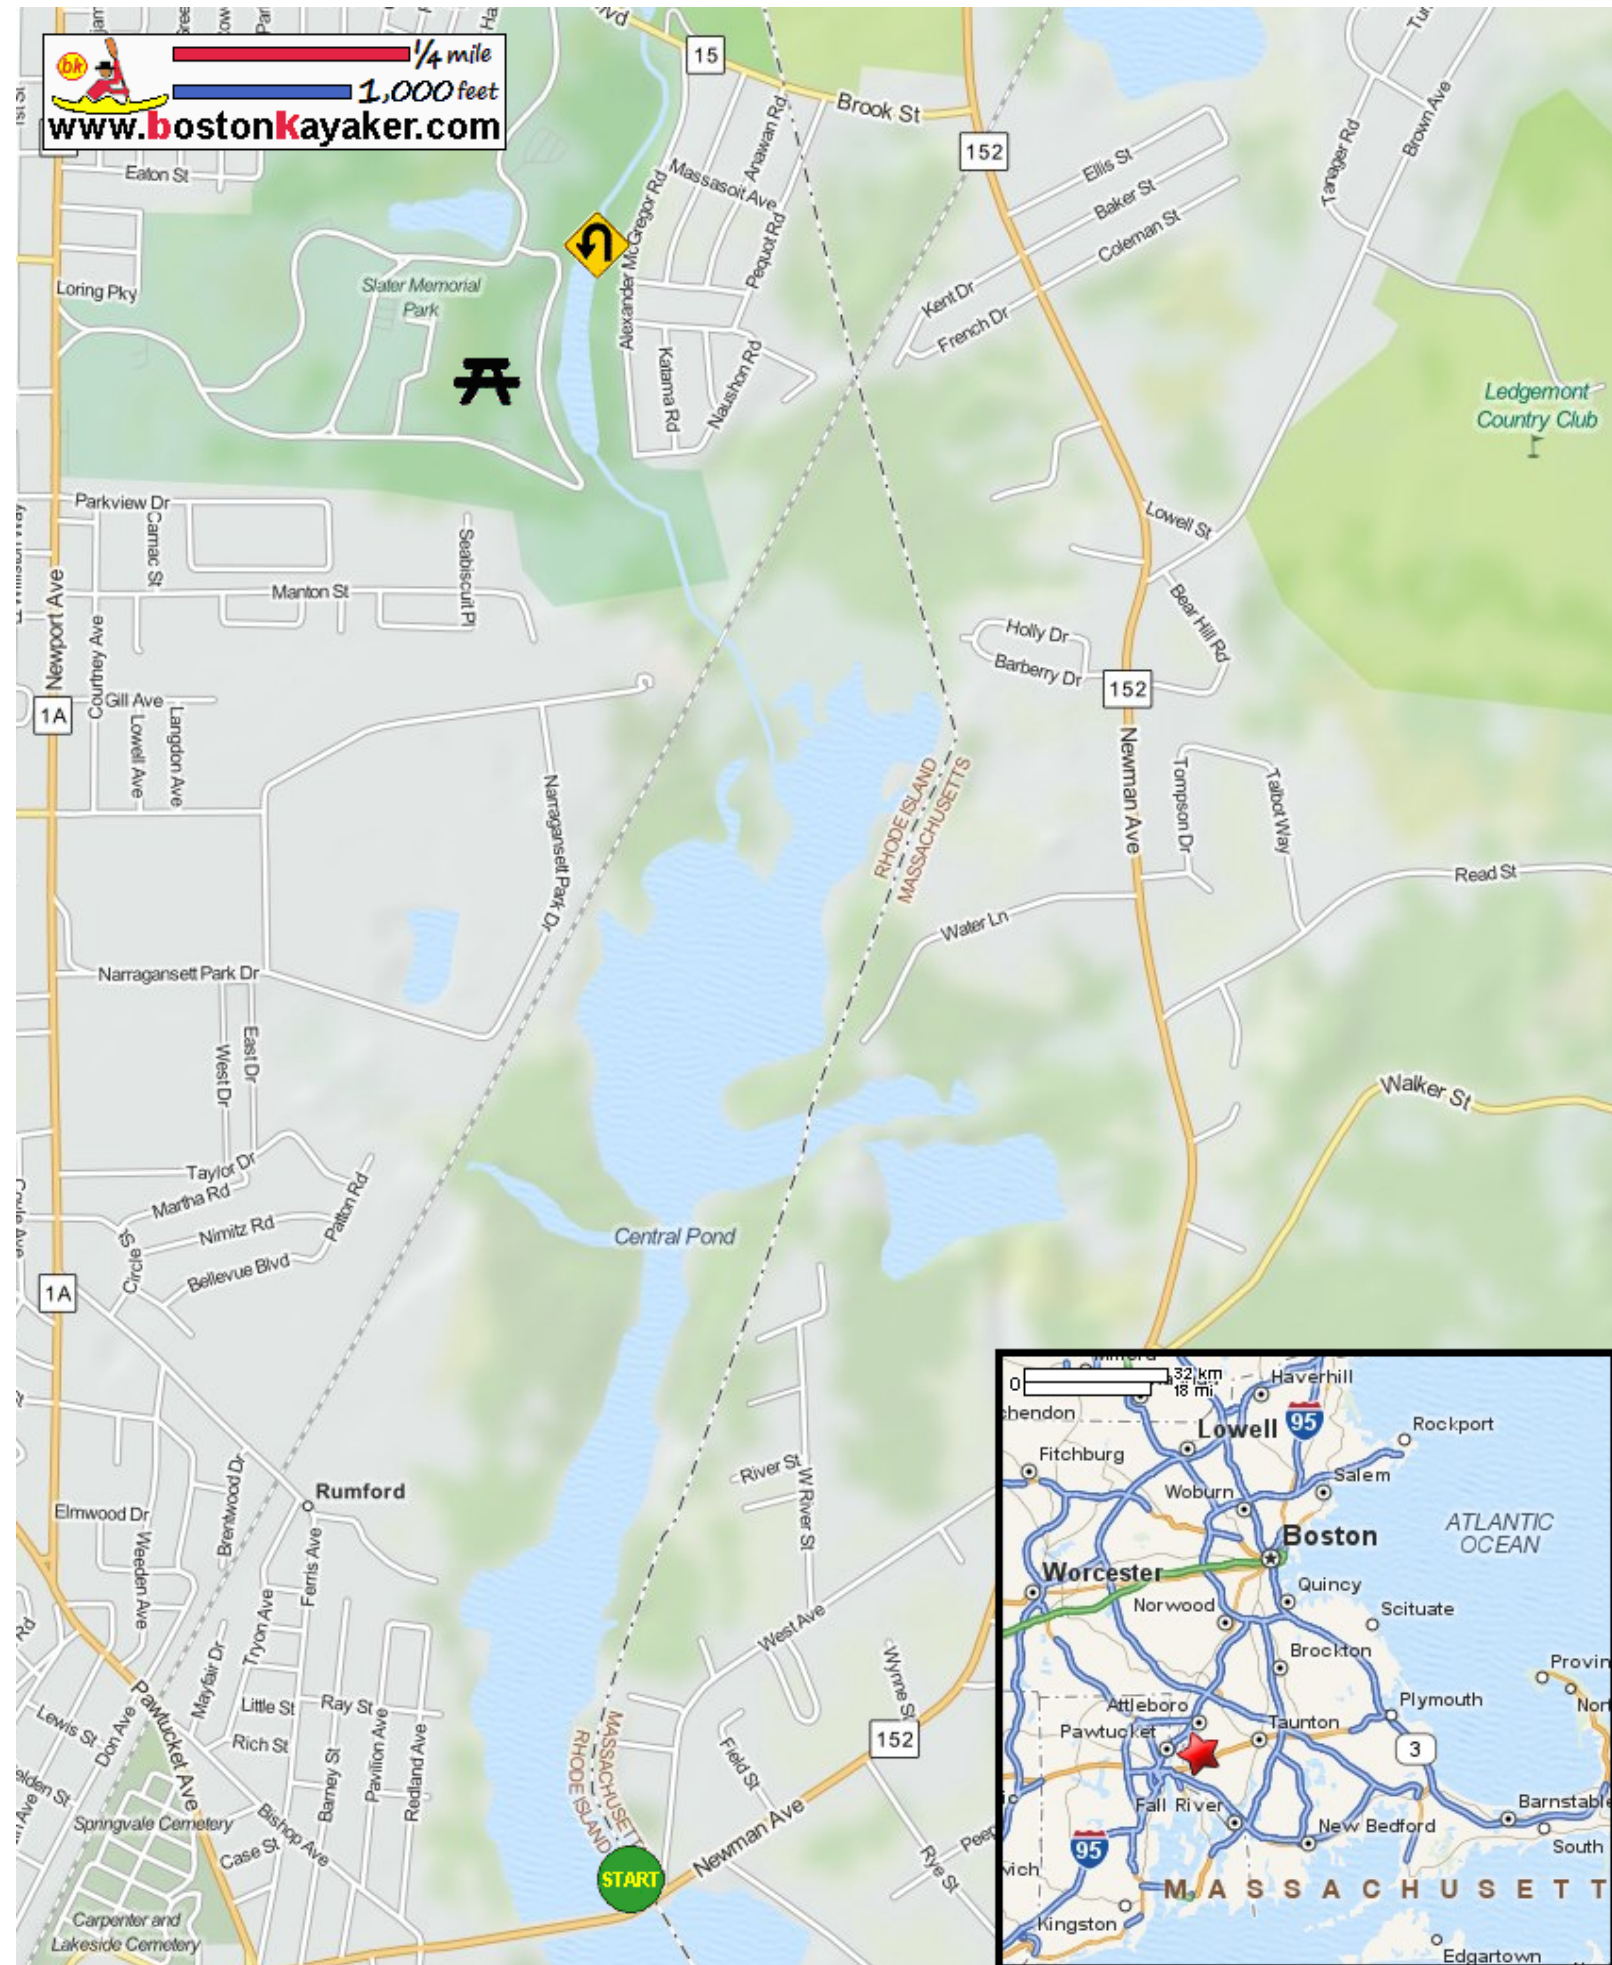

Kayaking on Ten Mile River and Central Pond - in Seekonk MA

  1/4 mile
 1,000 feet
www.bostonkayaker.com

Put in at Newman Avenue in Seekonk MA.

Paddle north to Slater Memorial Park and return.

Estimated round trip distance = 3.5 miles

Slater Memorial Park