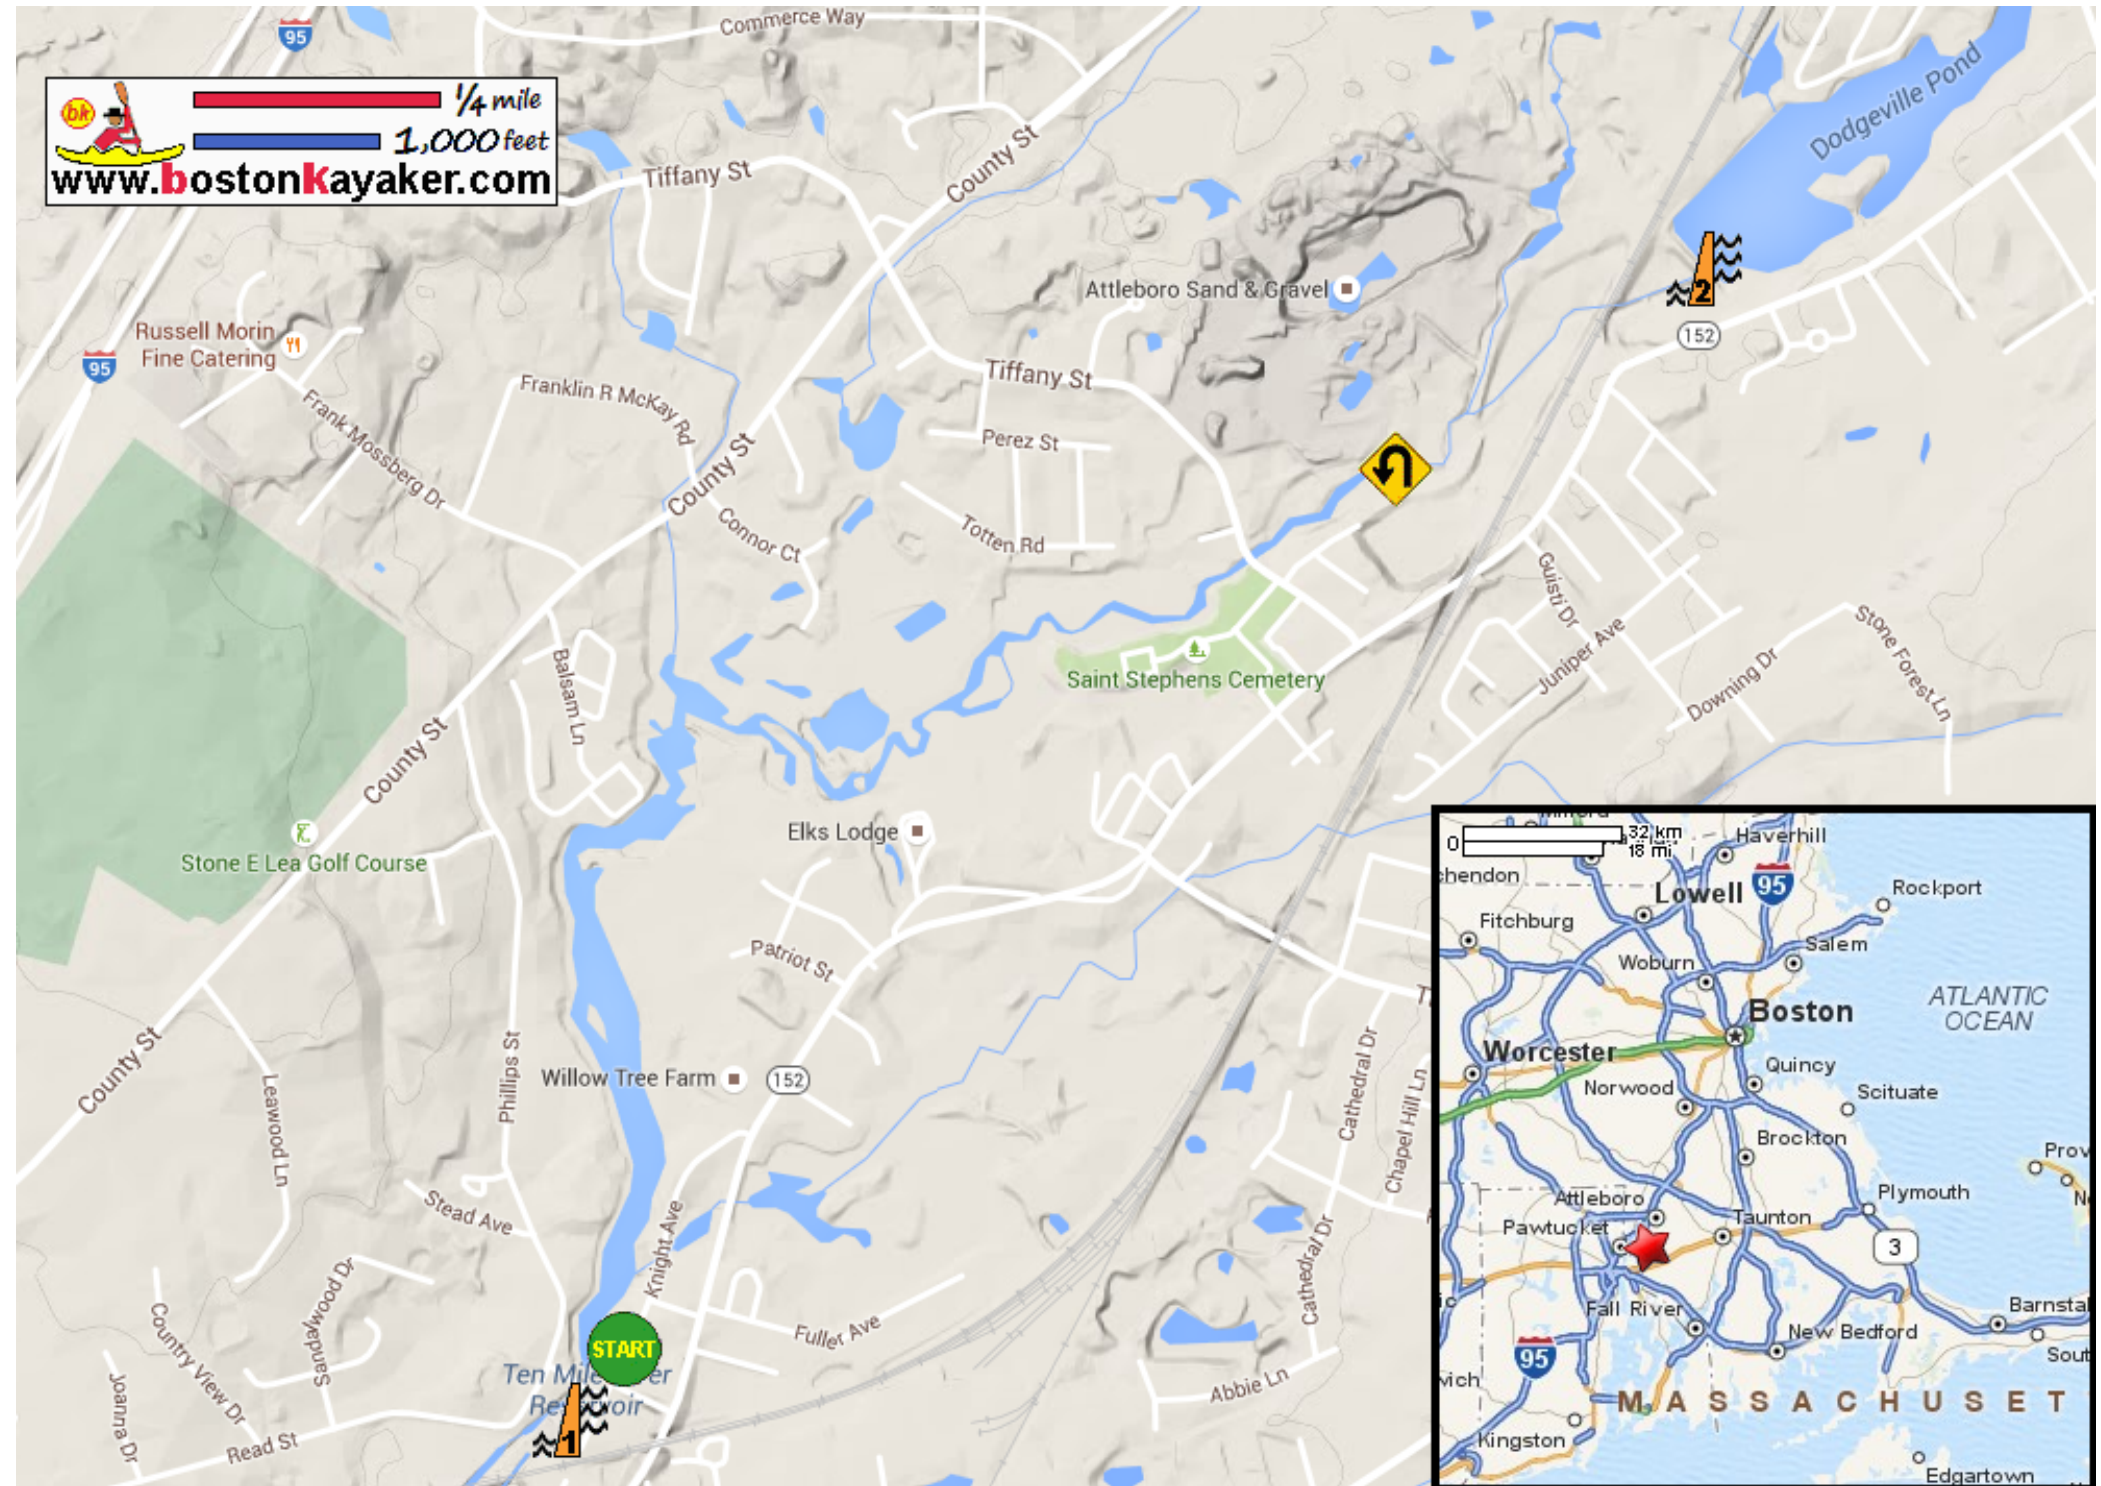

# Kayaking on Ten Mile River and Hebronville Pond - in Attleboro MA

www.bostonkayaker.com

Put in at Knight Avenue in Attleboro MA.

Paddle upstream on Hebronville Pond and into Ten Mile River then return.

Estimated round trip distance = 2.5+ miles

Hebronville Mill Pond Dam

Dodgeville Pond Dam