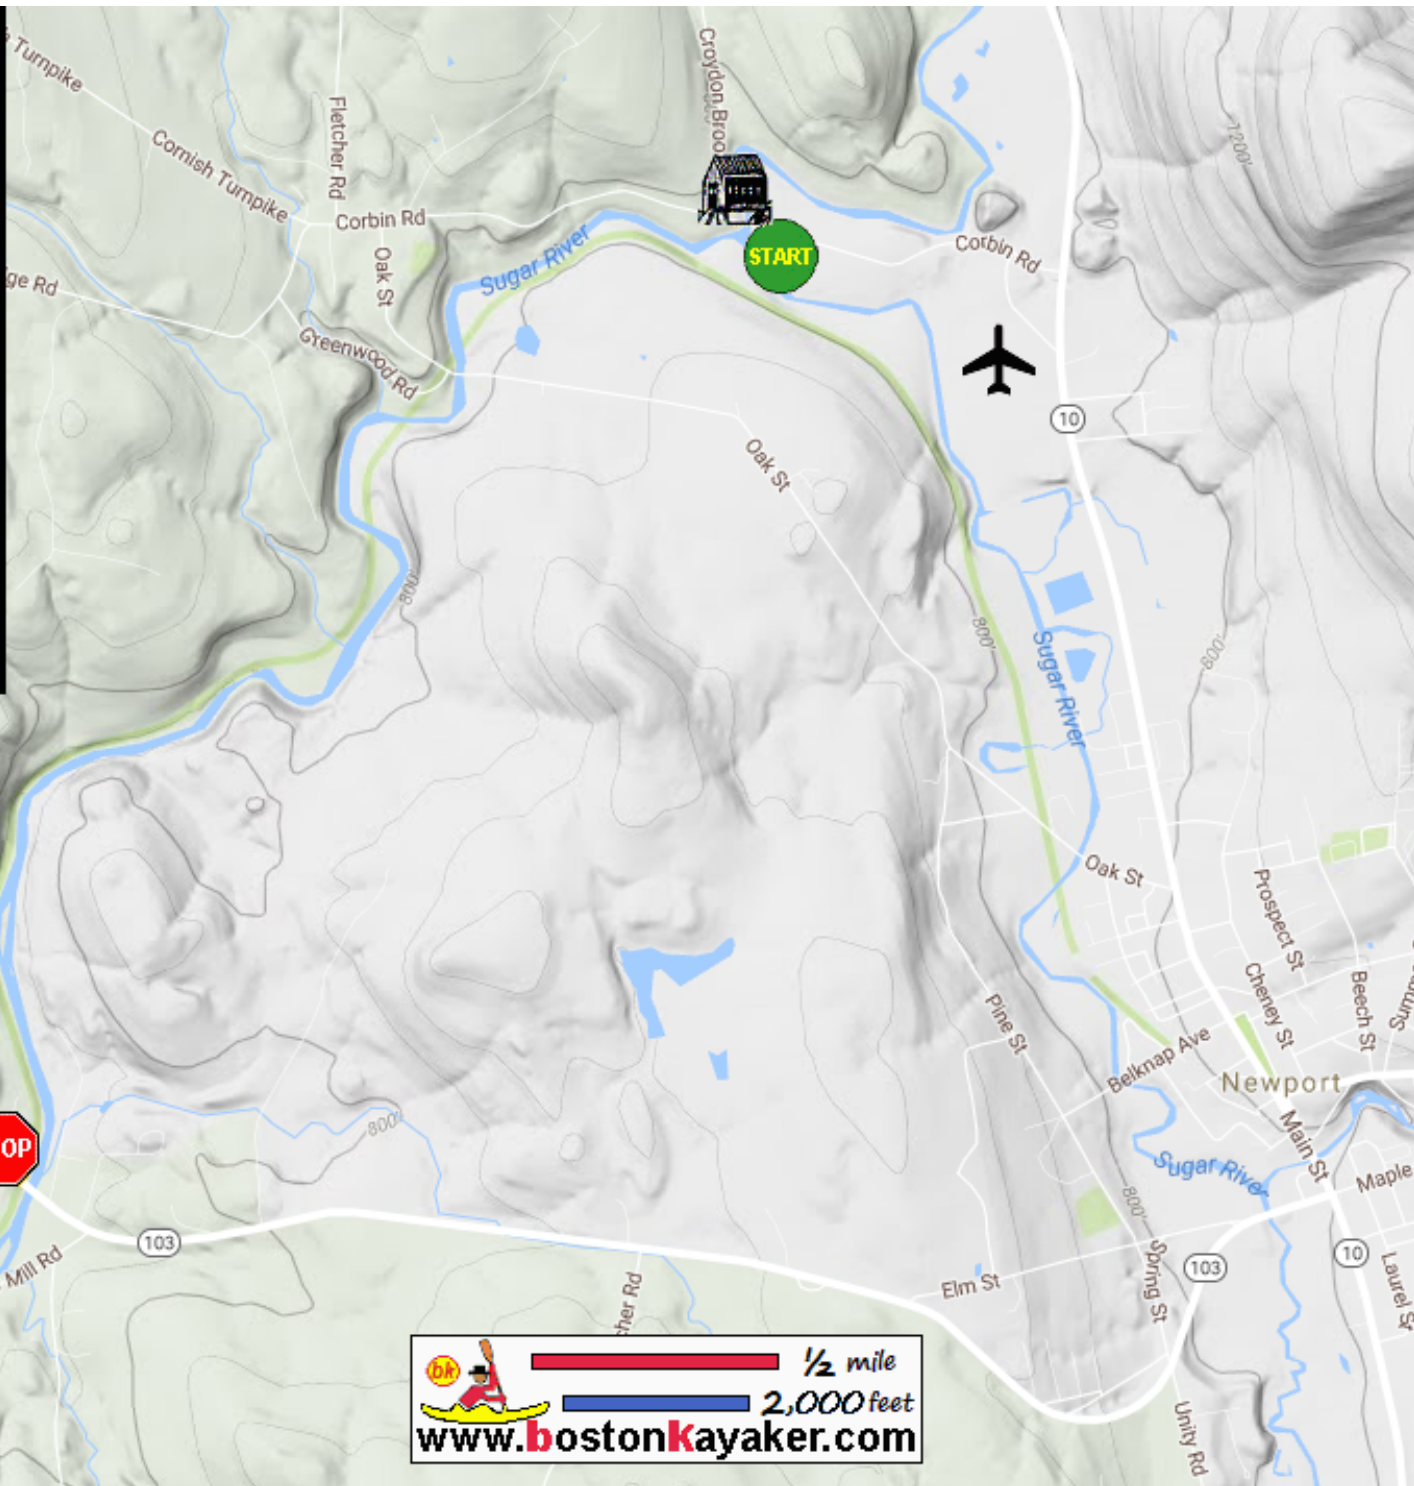

Kayaking on Sugar River - in Newport NH

  1/2 mile
 2,000 feet
www.bostonkayaker.com

Put in at Corbin Road in Newport NH.

Take out at Route 103 in Newport NH.

Estimated distance = 3+ miles

Corbin Covered Bridge

This route has Class II-III rapids.

Parlin Field Airport