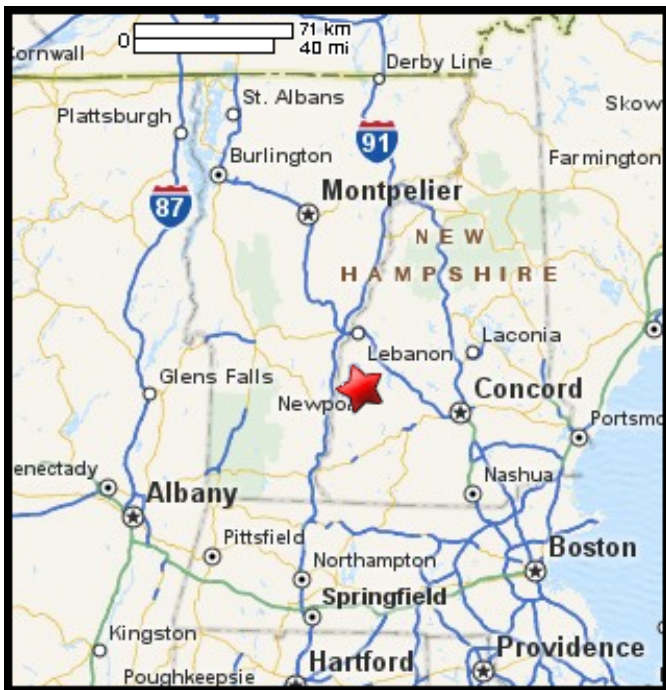

Kayaking on Sugar River - in Newport NH

  1/2 mile
 2,000 feet
www.bostonkayaker.com

Put in at Corbin Road in Newport NH.

Take out at Route 103 in Newport NH.

Estimated distance = 3+ miles

Corbin Covered Bridge

This route has Class II-III rapids.

Parlin Field Airport