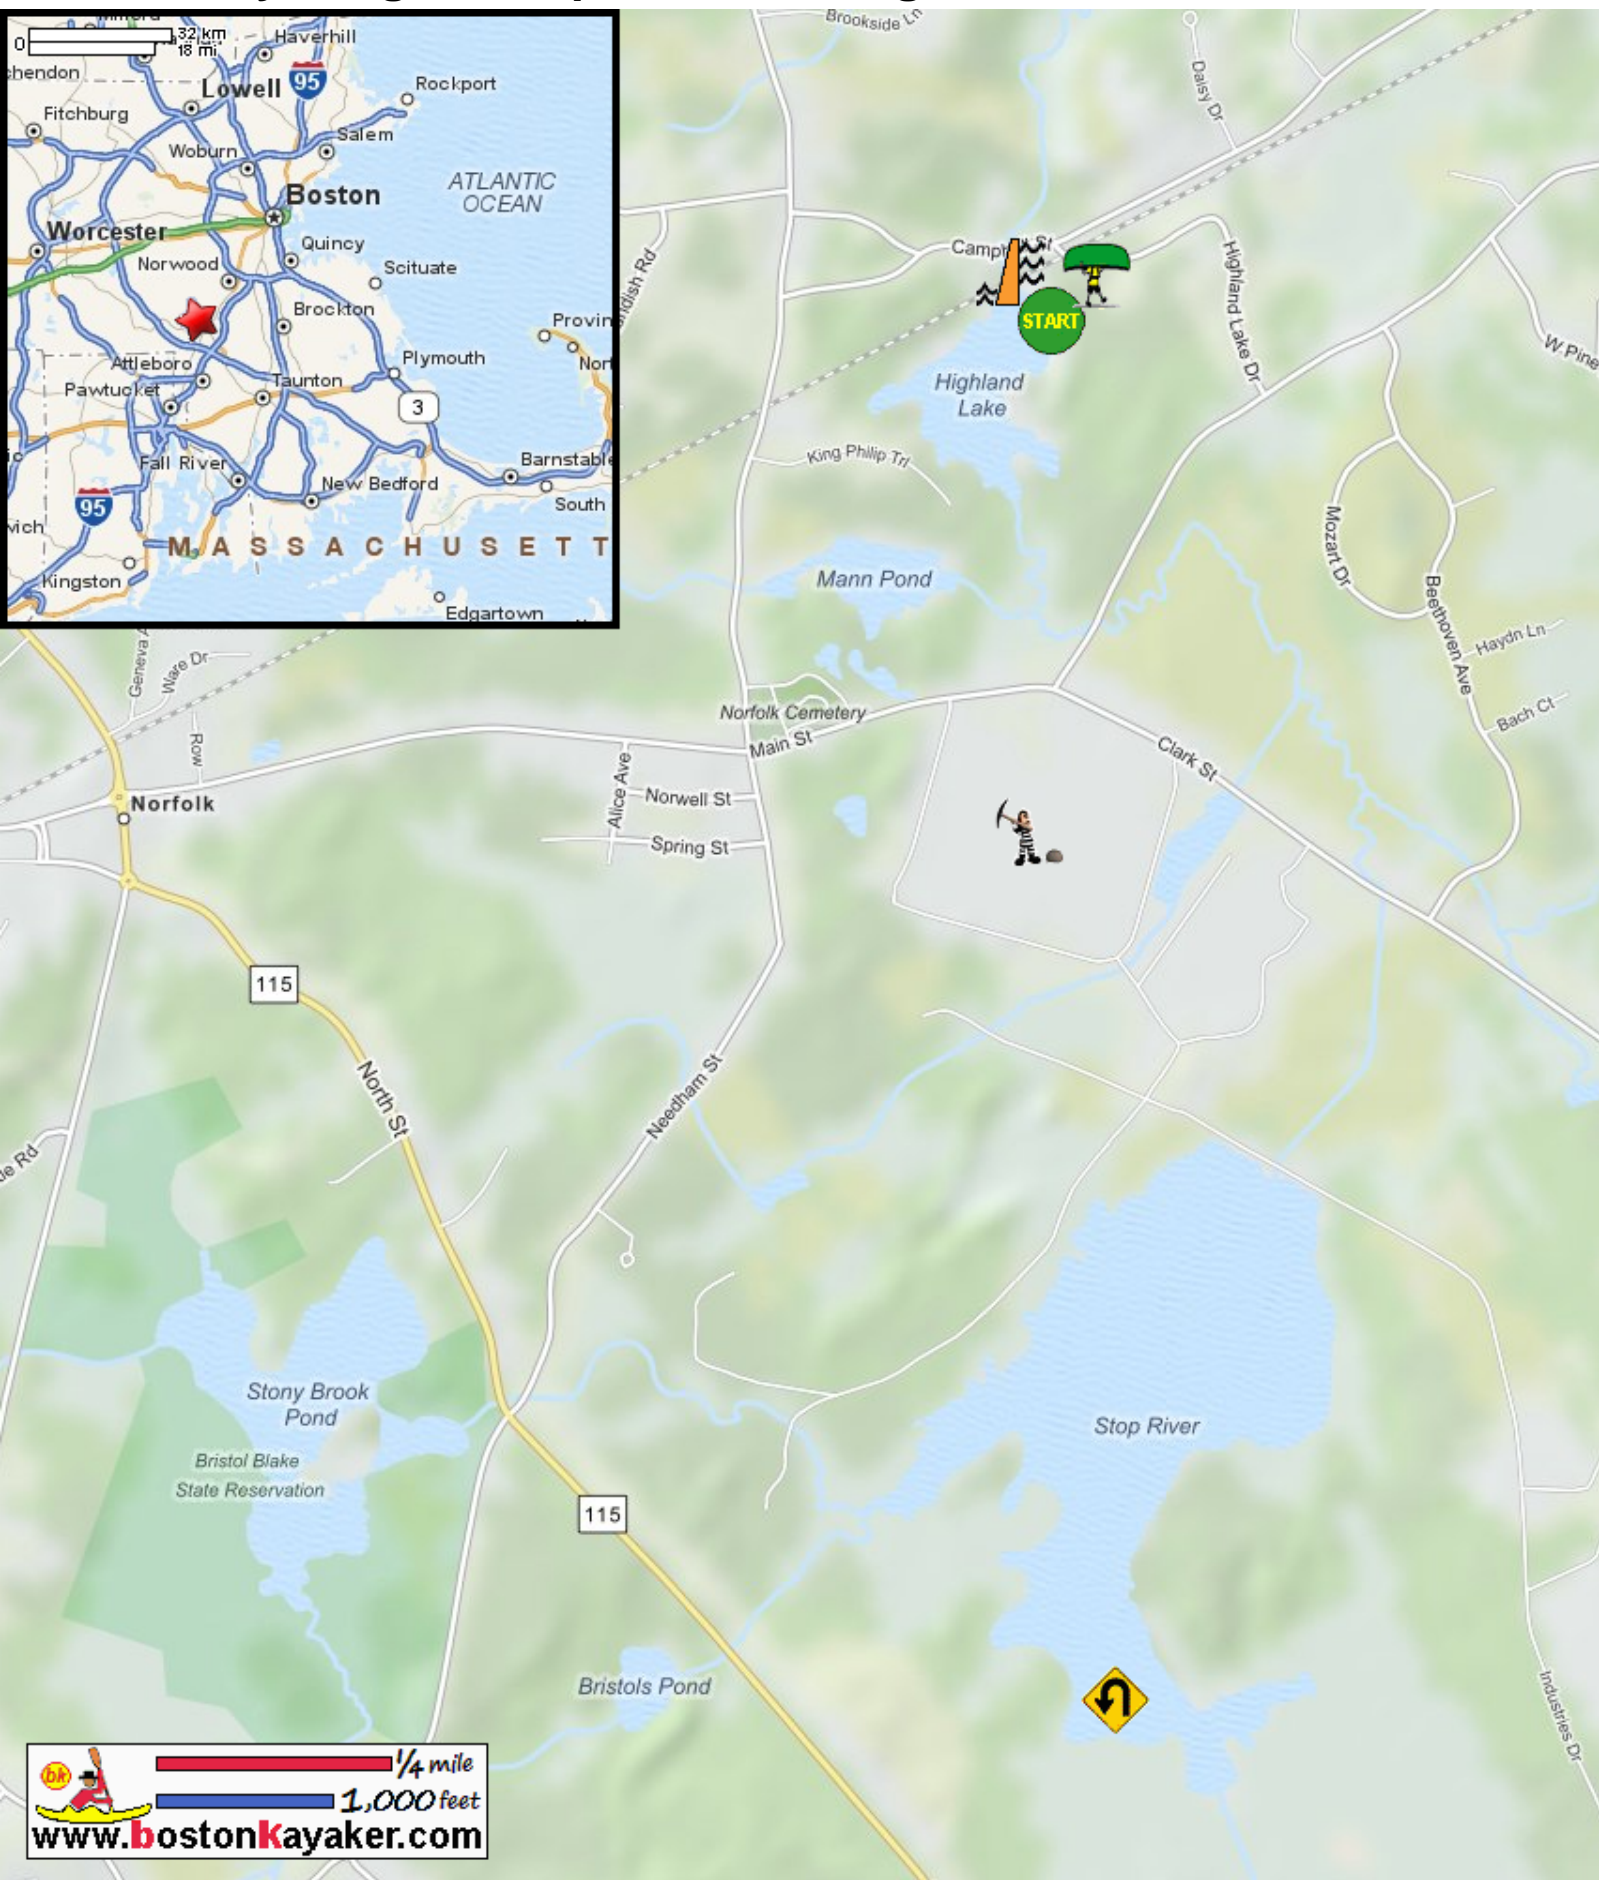

# Kayaking on Stop River and Highland Lake - in Norfolk MA

[www.bostonkayaker.com](http://www.bostonkayaker.com)

-  Put in at Fales Memorial Park on Highland Lake Drive in Norfolk MA.
-  Highland Lake Dam (outlet)
-  Paddle on Highland Lake, upstream on Stop River and return.
-  MCI Norfolk
-  Estimated round trip distance = xx+ miles
-  Portage of 200+ feet from road side parking.