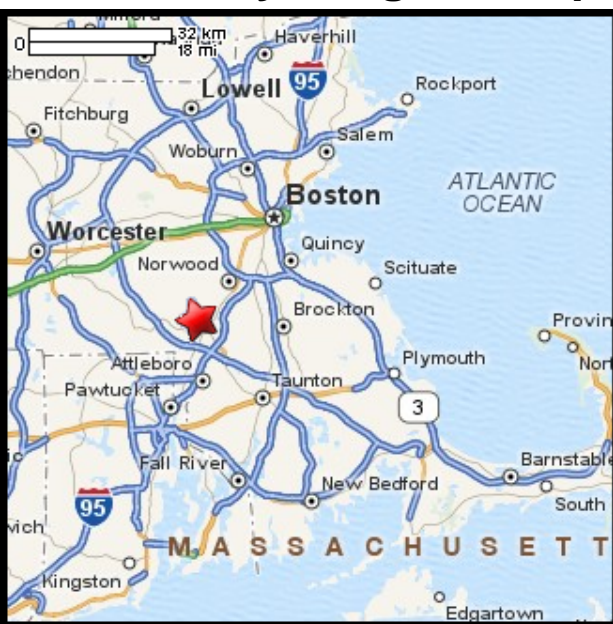

# Kayaking on Stop River and Highland Lake - in Norfolk MA

[www.bostonkayaker.com](http://www.bostonkayaker.com)

-  Put in at Fales Memorial Park on Highland Lake Drive in Norfolk MA.
-  Highland Lake Dam (outlet)
-  Paddle on Highland Lake, upstream on Stop River and return.
-  MCI Norfolk
-  Estimated round trip distance = xx+ miles
-  Portage of 200+ feet from road side parking.