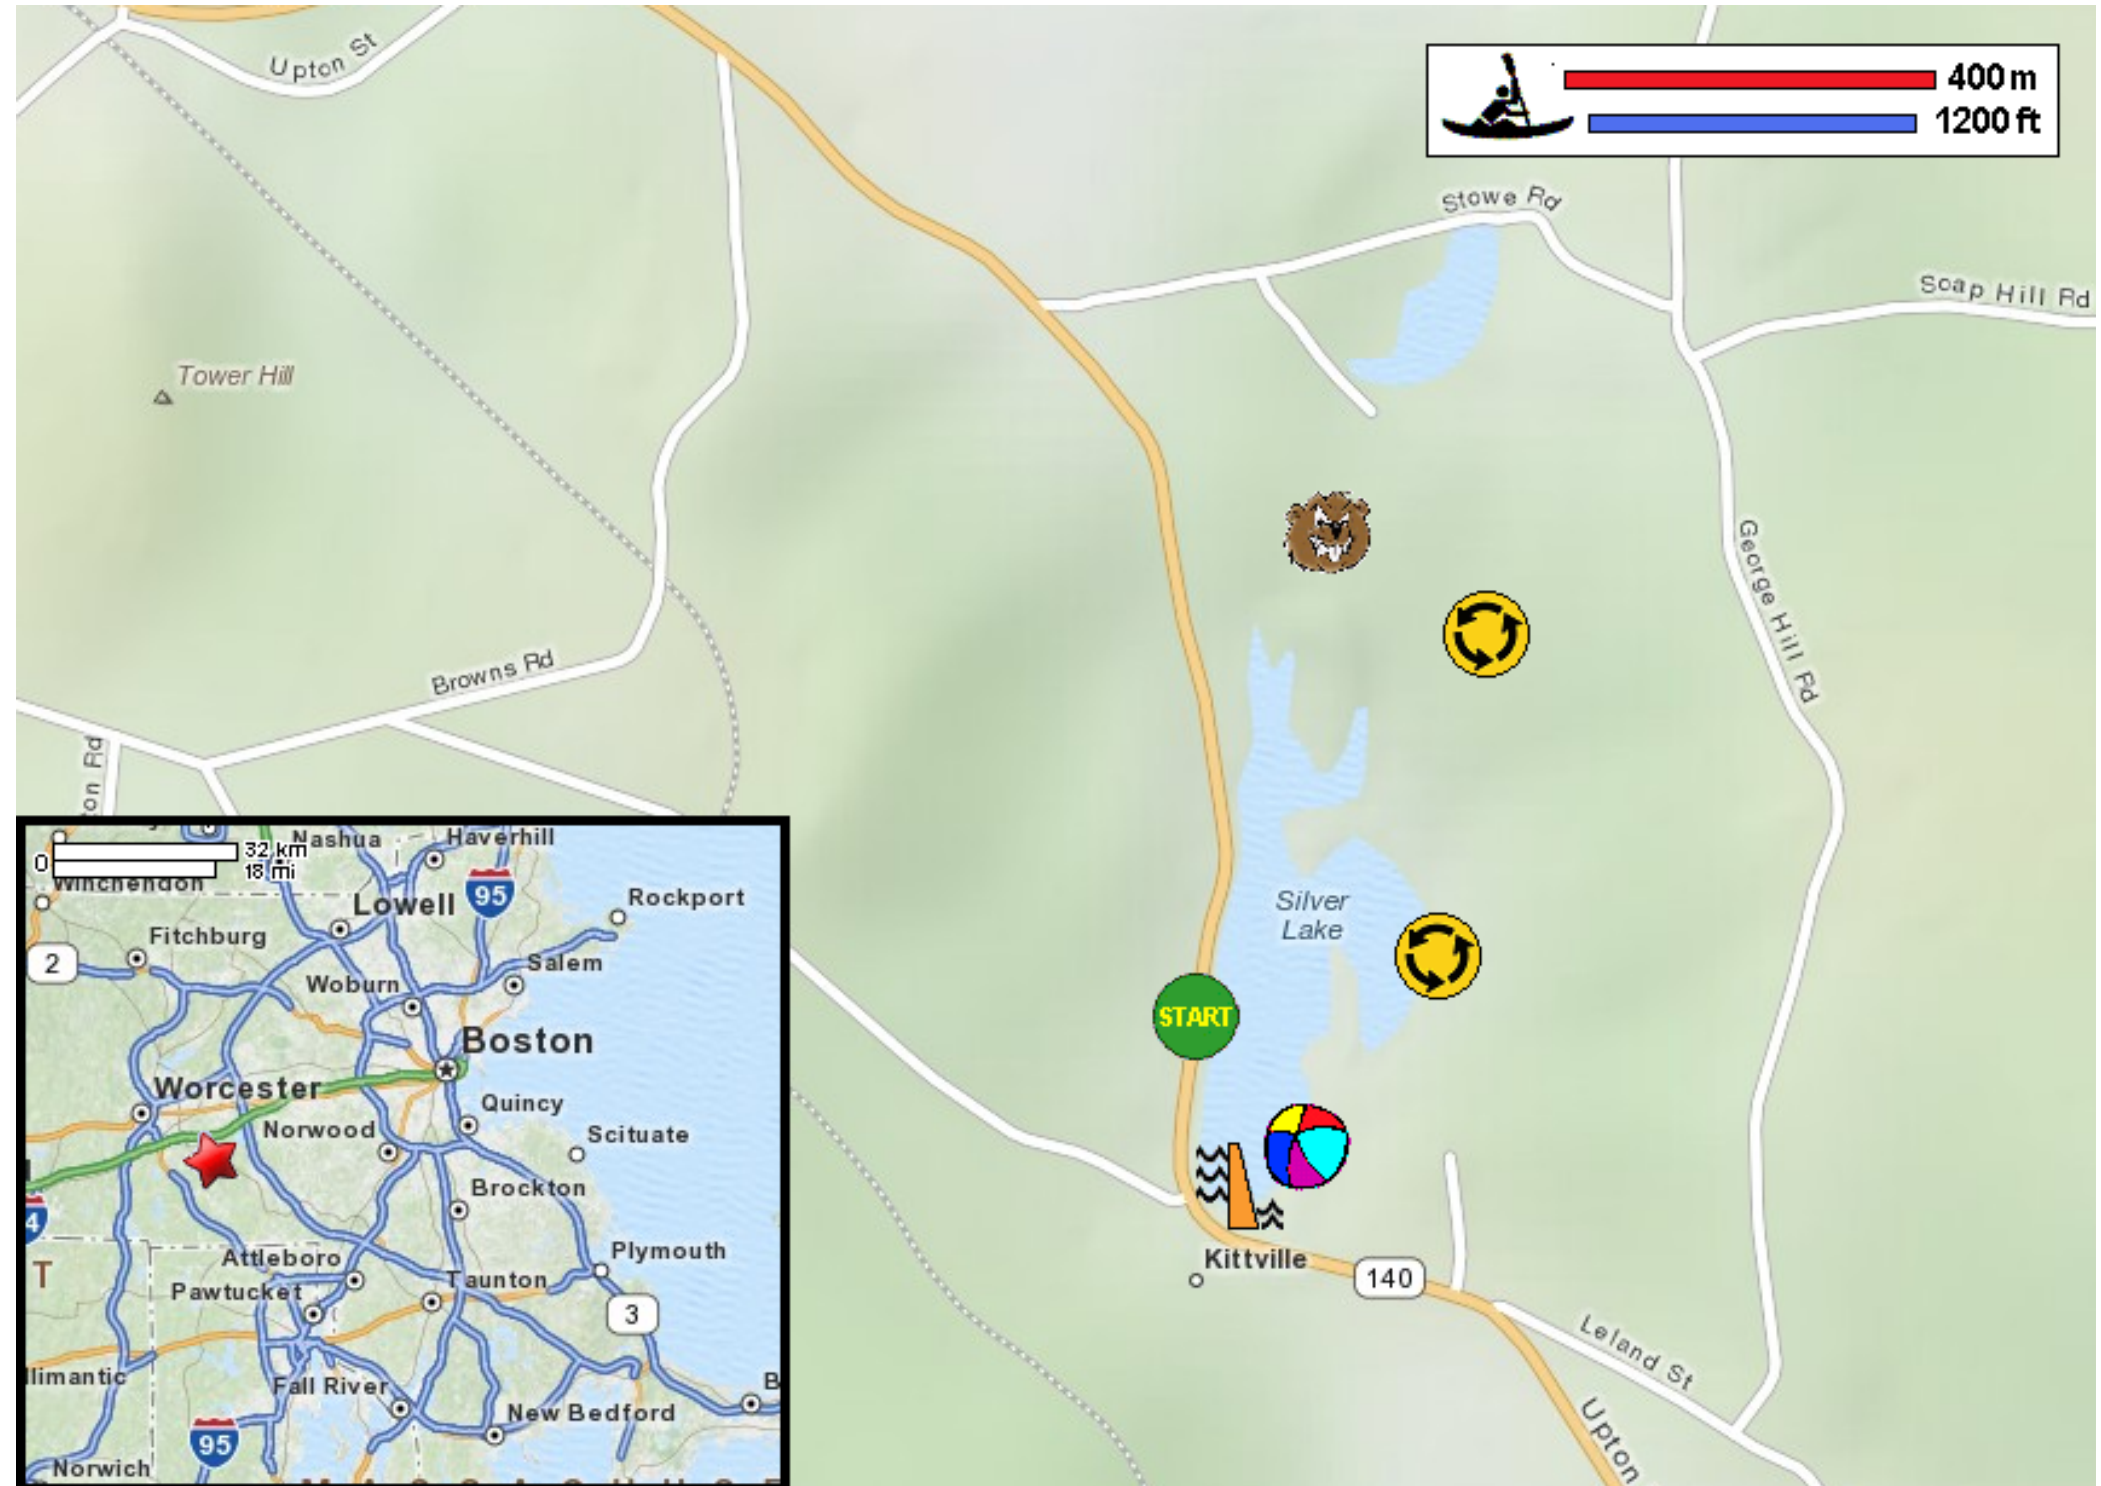

Kayaking on Silver Lake - in Grafton MA

400m
1200ft

-  Put in at Upton Street / Route 140 in Grafton MA.
-  Paddle around lake, then north upstream to inlet and return.
-  Estimated round trip distance = 1.5 miles
-  Silver Lake Dam
-  Public Beach
-  Beaver dam