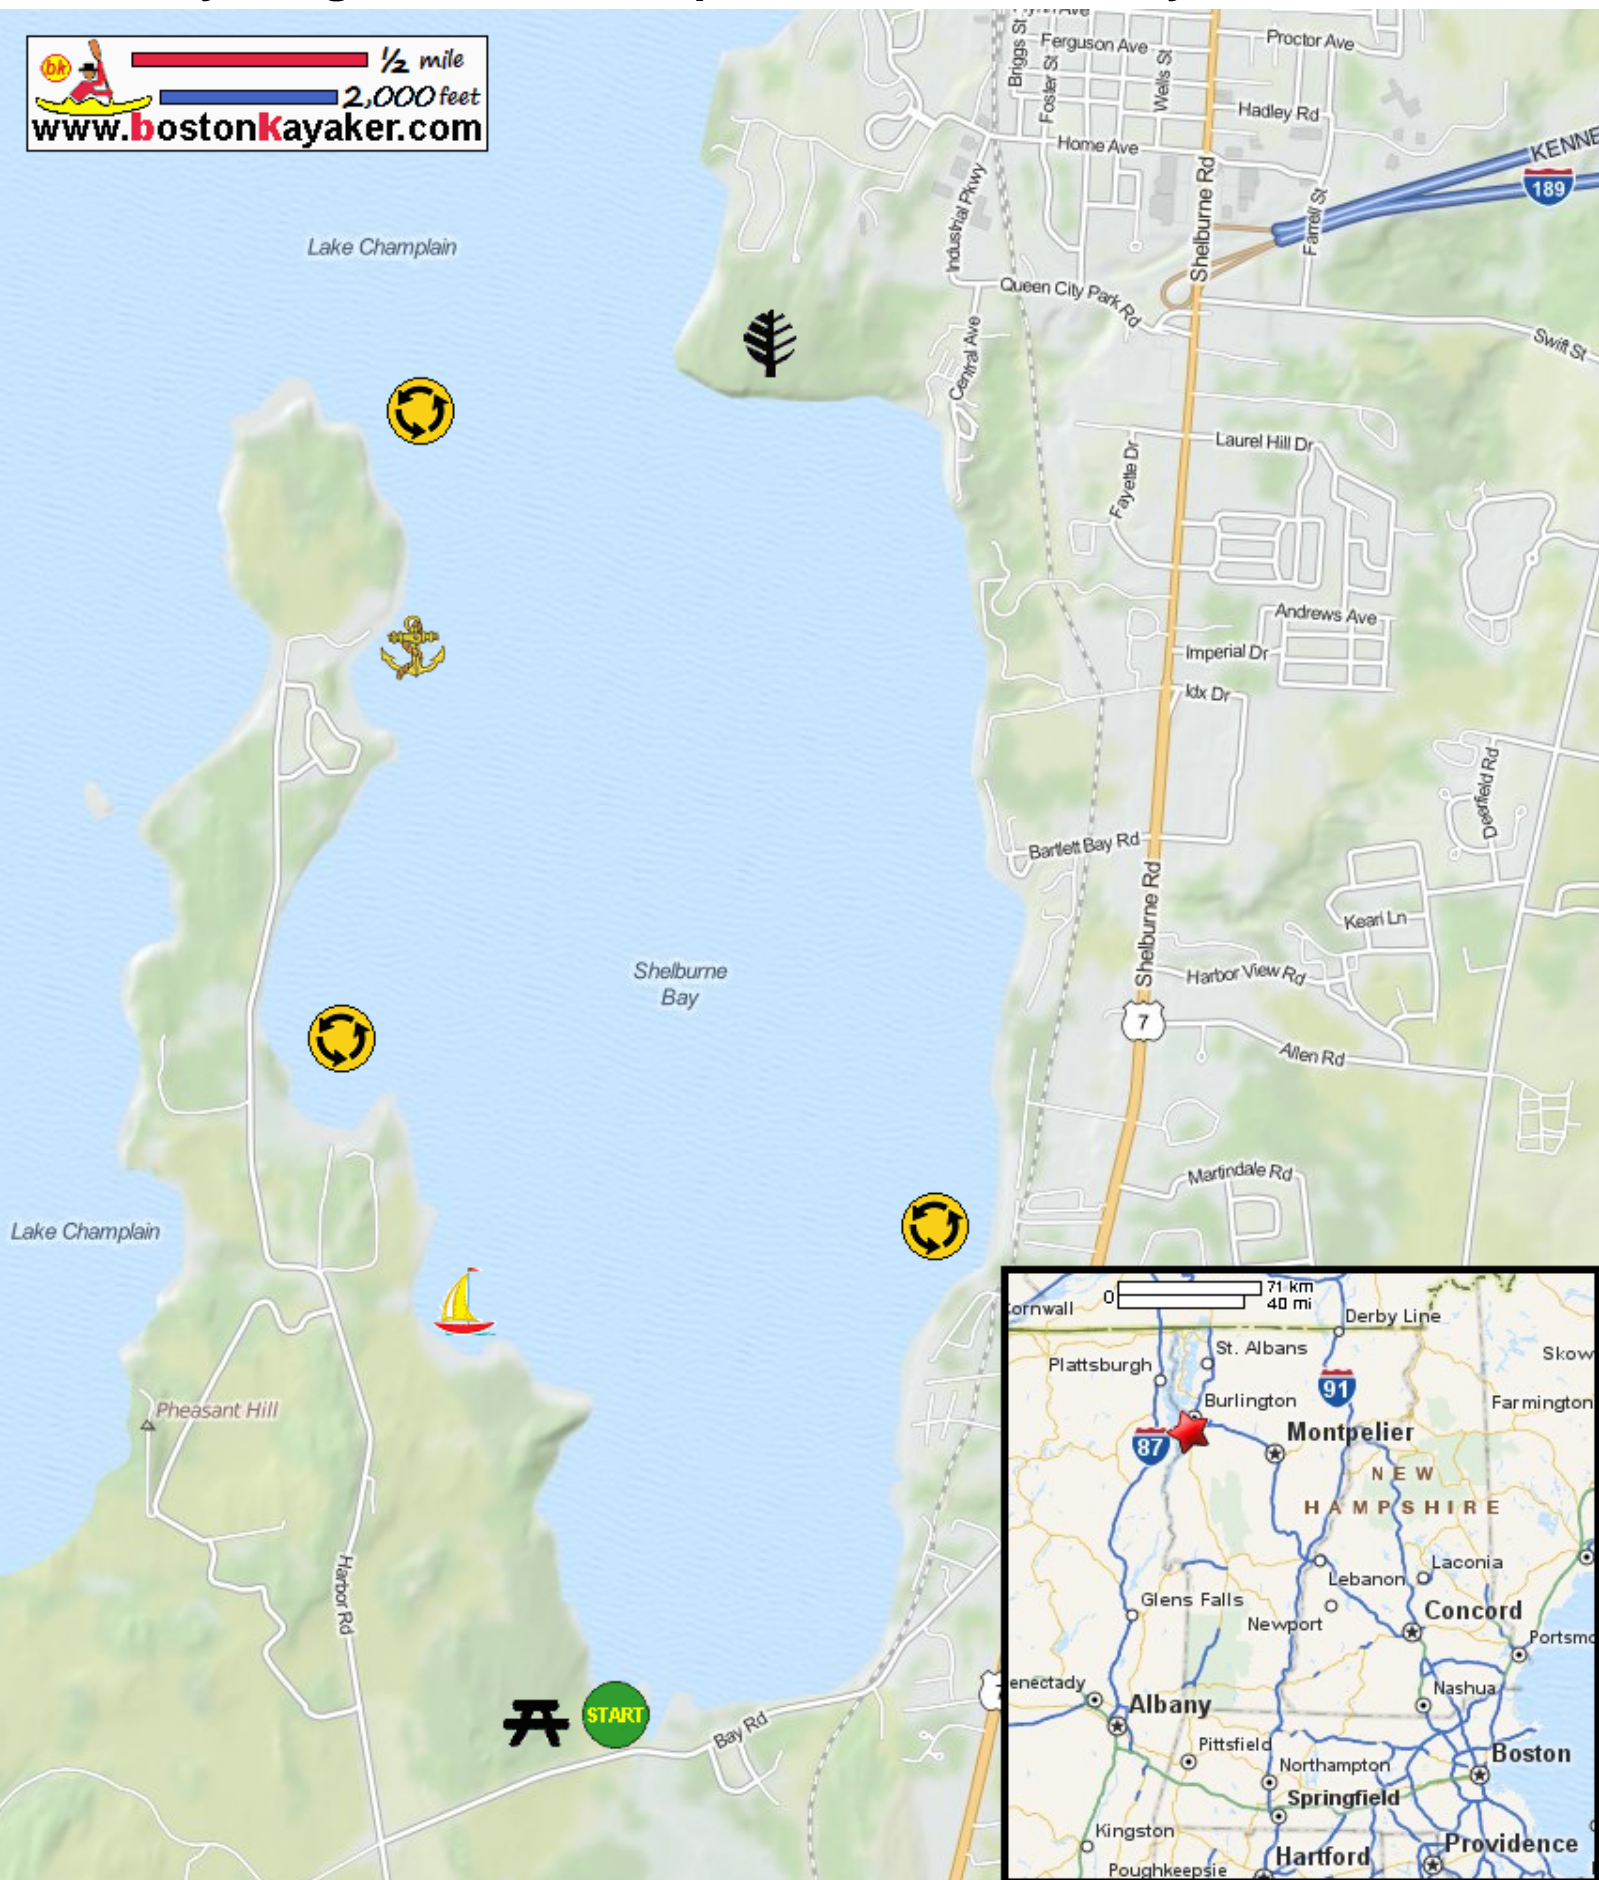

Kayaking on Lake Champlain's Shelburne Bay - in Shelburne VT

www.bostonkayaker.com

- Put in at Bay Road in Shelburne VT.
- Paddle around Shelburne Bay and return.
- Estimated round trip distance = 4.5+ miles
- Shelburne Bay Park
- Red Rocks Park
- Lake Champlain Yacht Club
- Shelburne Shipyard
-