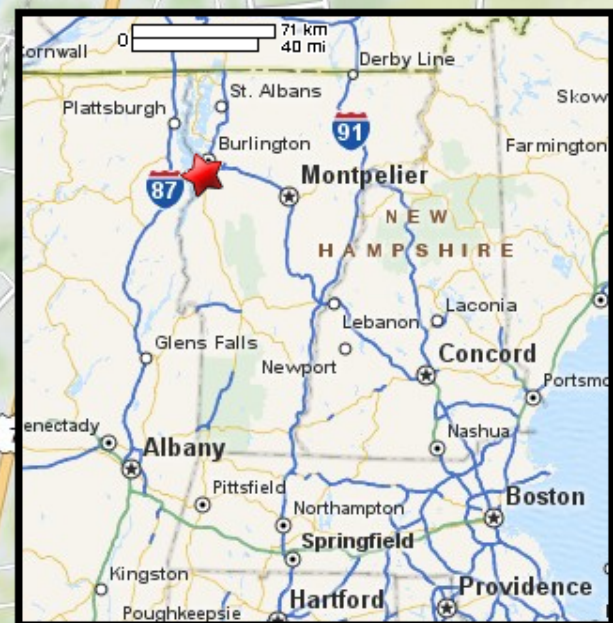

Kayaking on Lake Champlain's Shelburne Bay - in Shelburne VT

www.bostonkayaker.com

- Put in at Bay Road in Shelburne VT.
- Paddle around Shelburne Bay and return.
- Estimated round trip distance = 4.5+ miles
- Shelburne Bay Park
- Red Rocks Park
- Lake Champlain Yacht Club
- Shelburne Shipyard
-