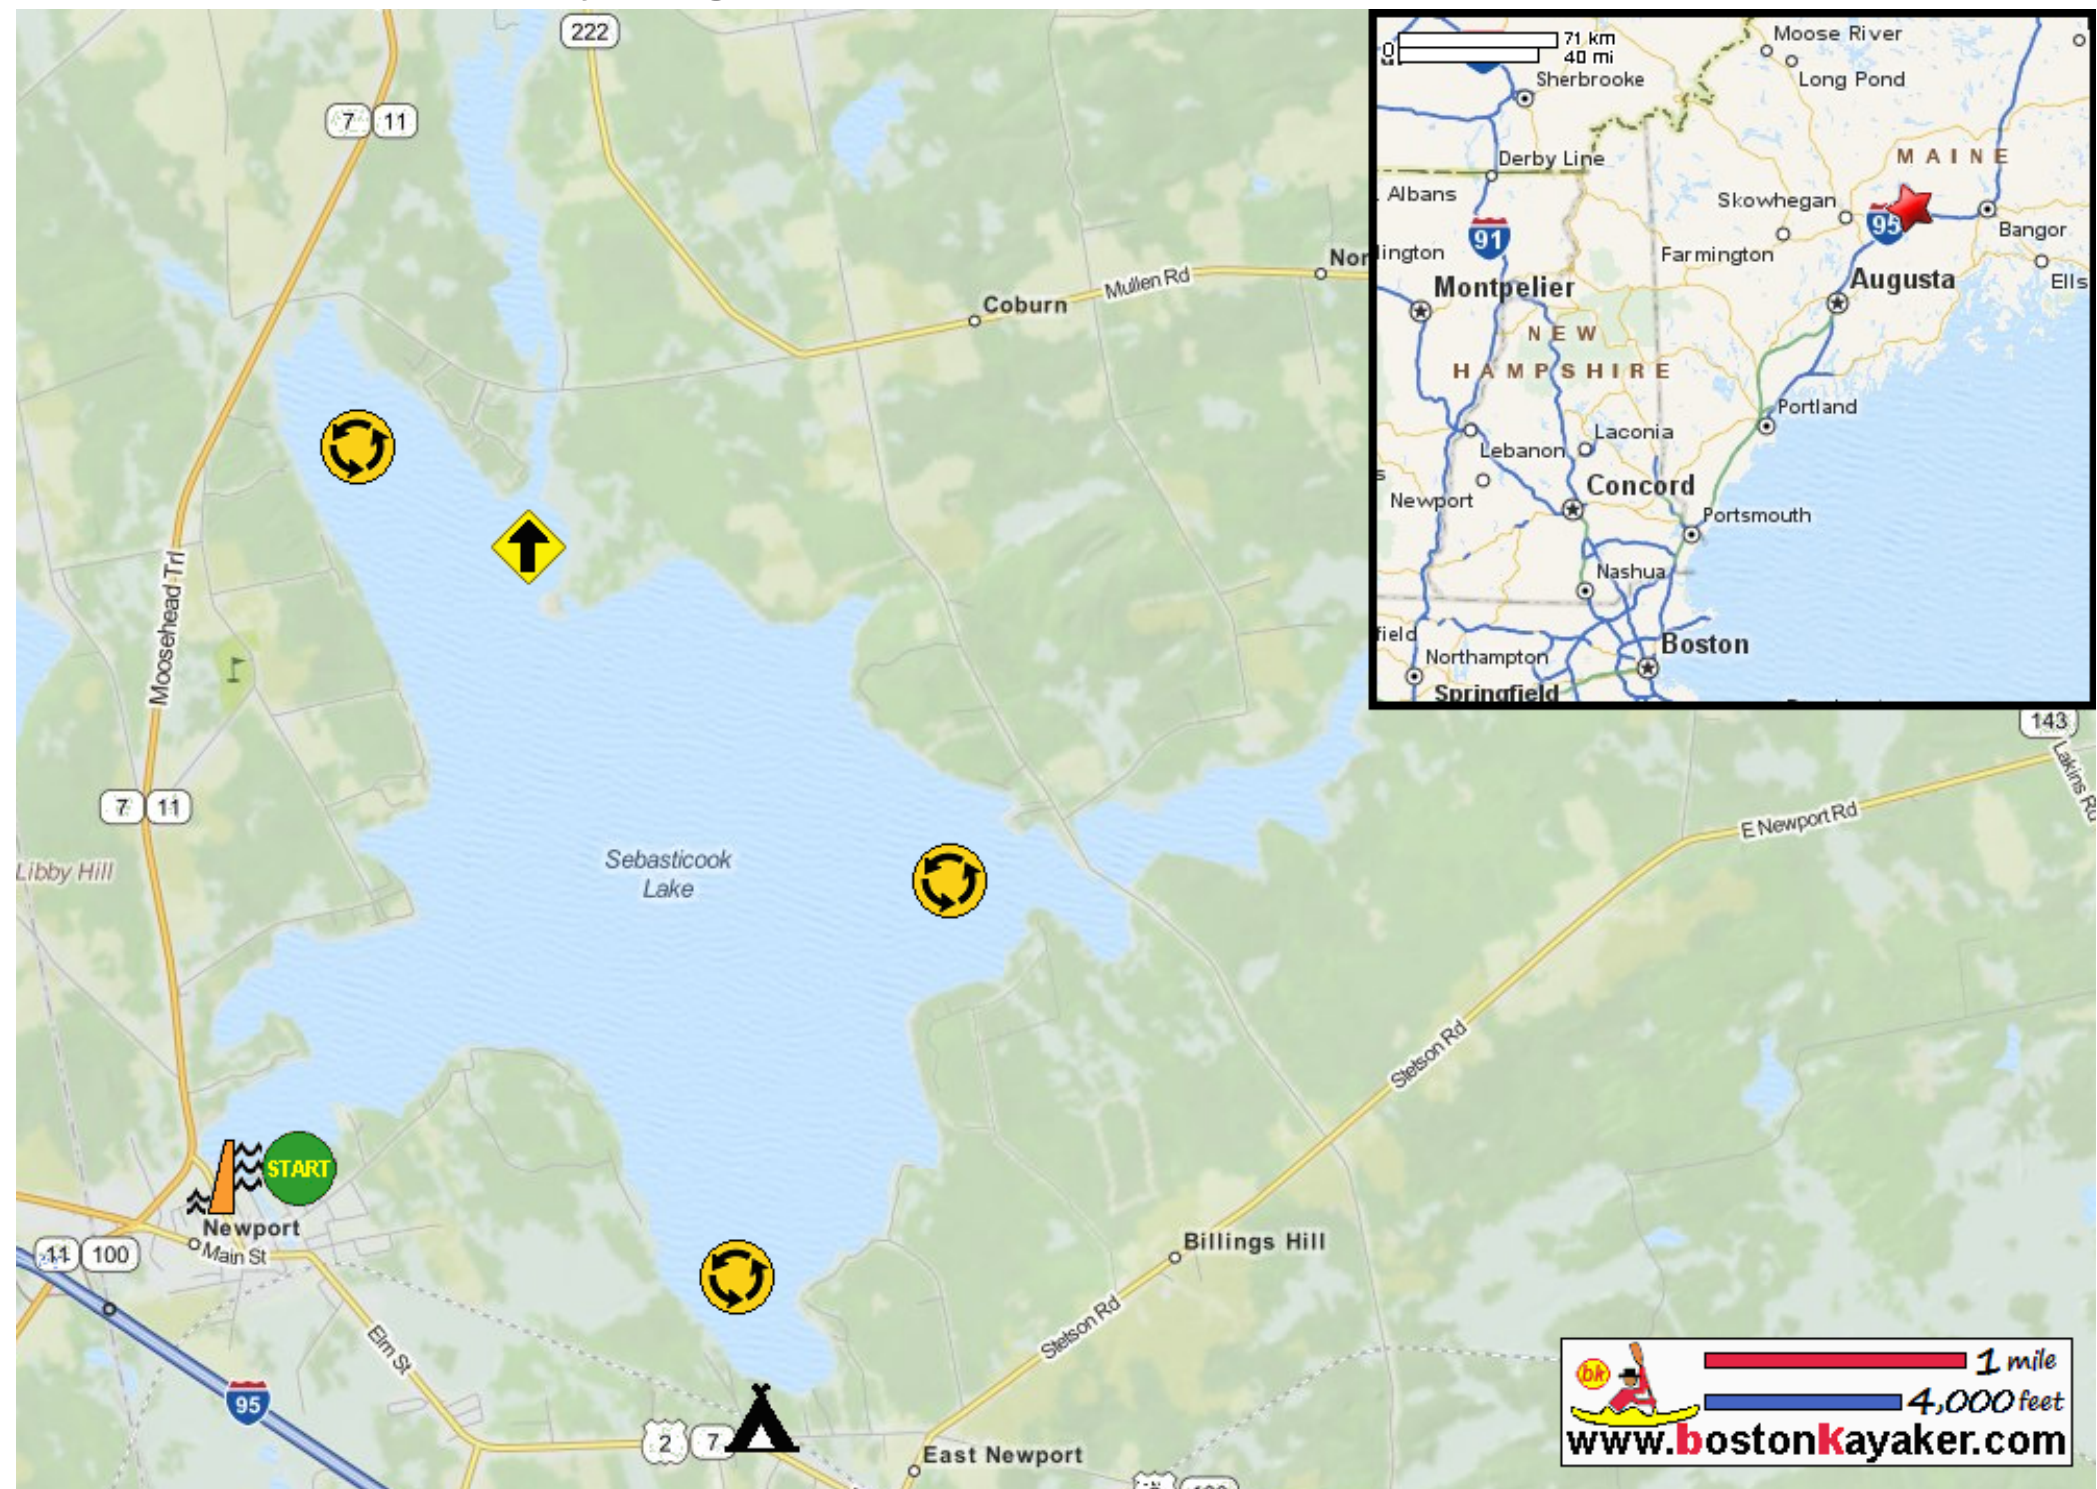

Kayaking on Lake Sebasticook Lake - in Newport ME

1 mile
4,000 feet
www.bostonkayaker.com

-  Put in at Elm Street in Newport ME.
-  Paddle around lake and return.
-  Estimated round trip distance = 8 to 10 miles
-  Dam
-  Can paddle 2+ miles upstream into Sebasticook River East Branch.
-  Sebasticook Lake Campgrounds