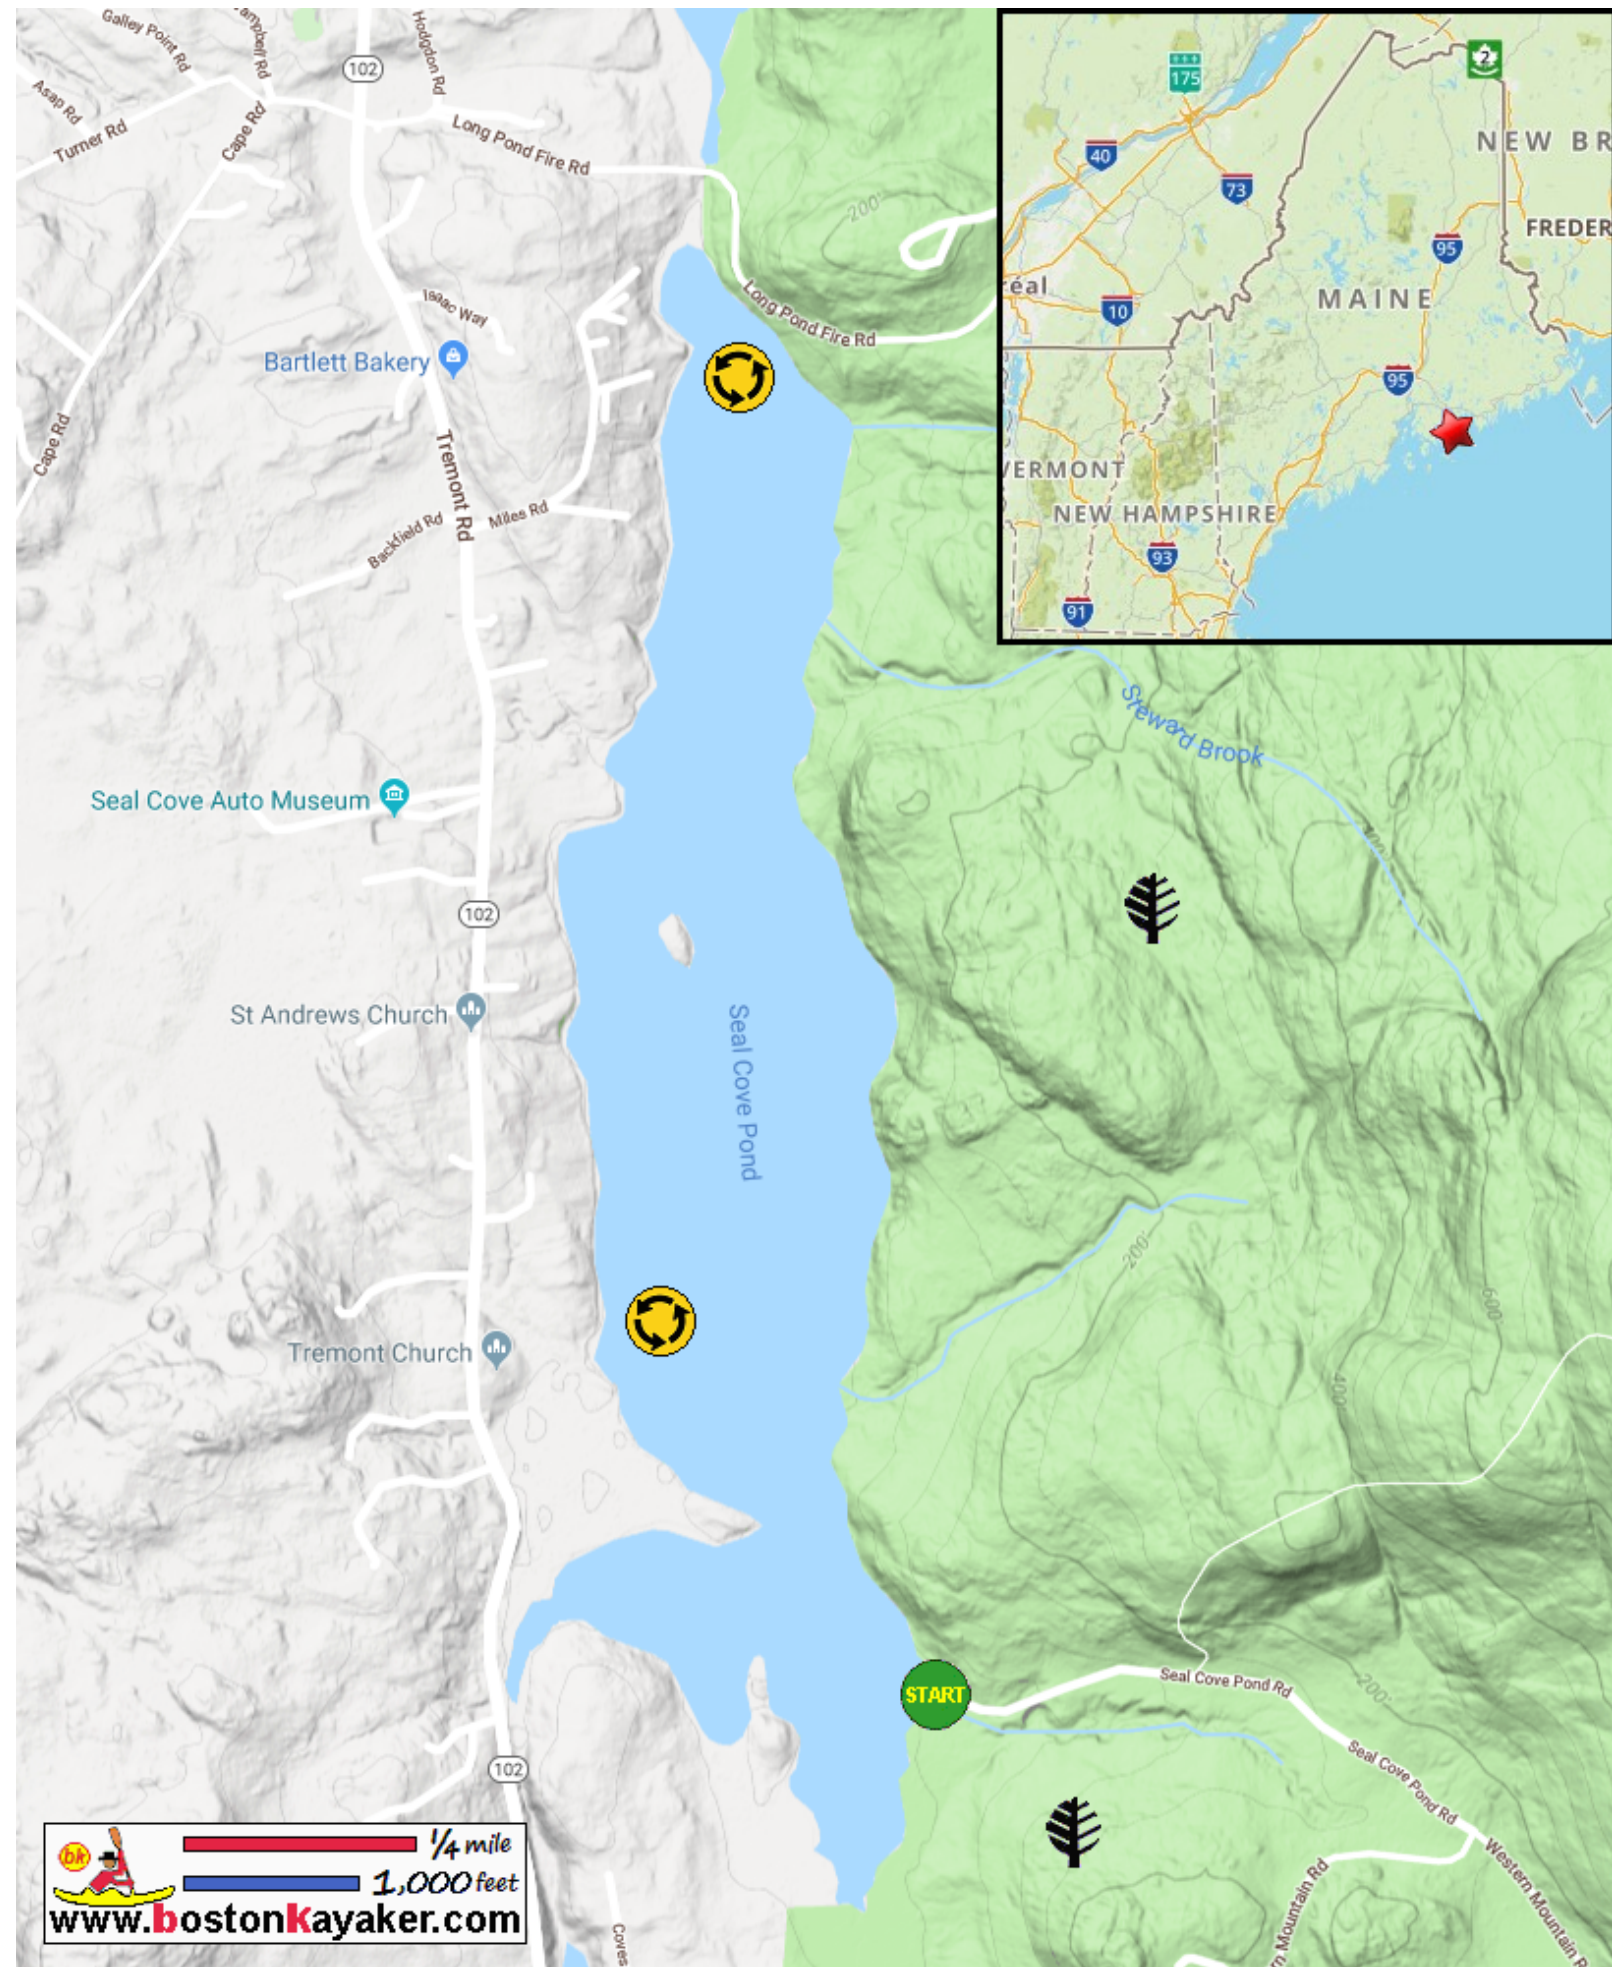

Kayaking on Seal Cove Pond - in Seal Cove ME

  1/4 mile
 1,000 feet
www.bostonkayaker.com

-  Put in at Seal Cove Pond Road in Seal Cove ME.
-  Paddle around Seal Cove Pond and return.
-  Estimated round trip distance = 3+ miles
-  Acadia National Park