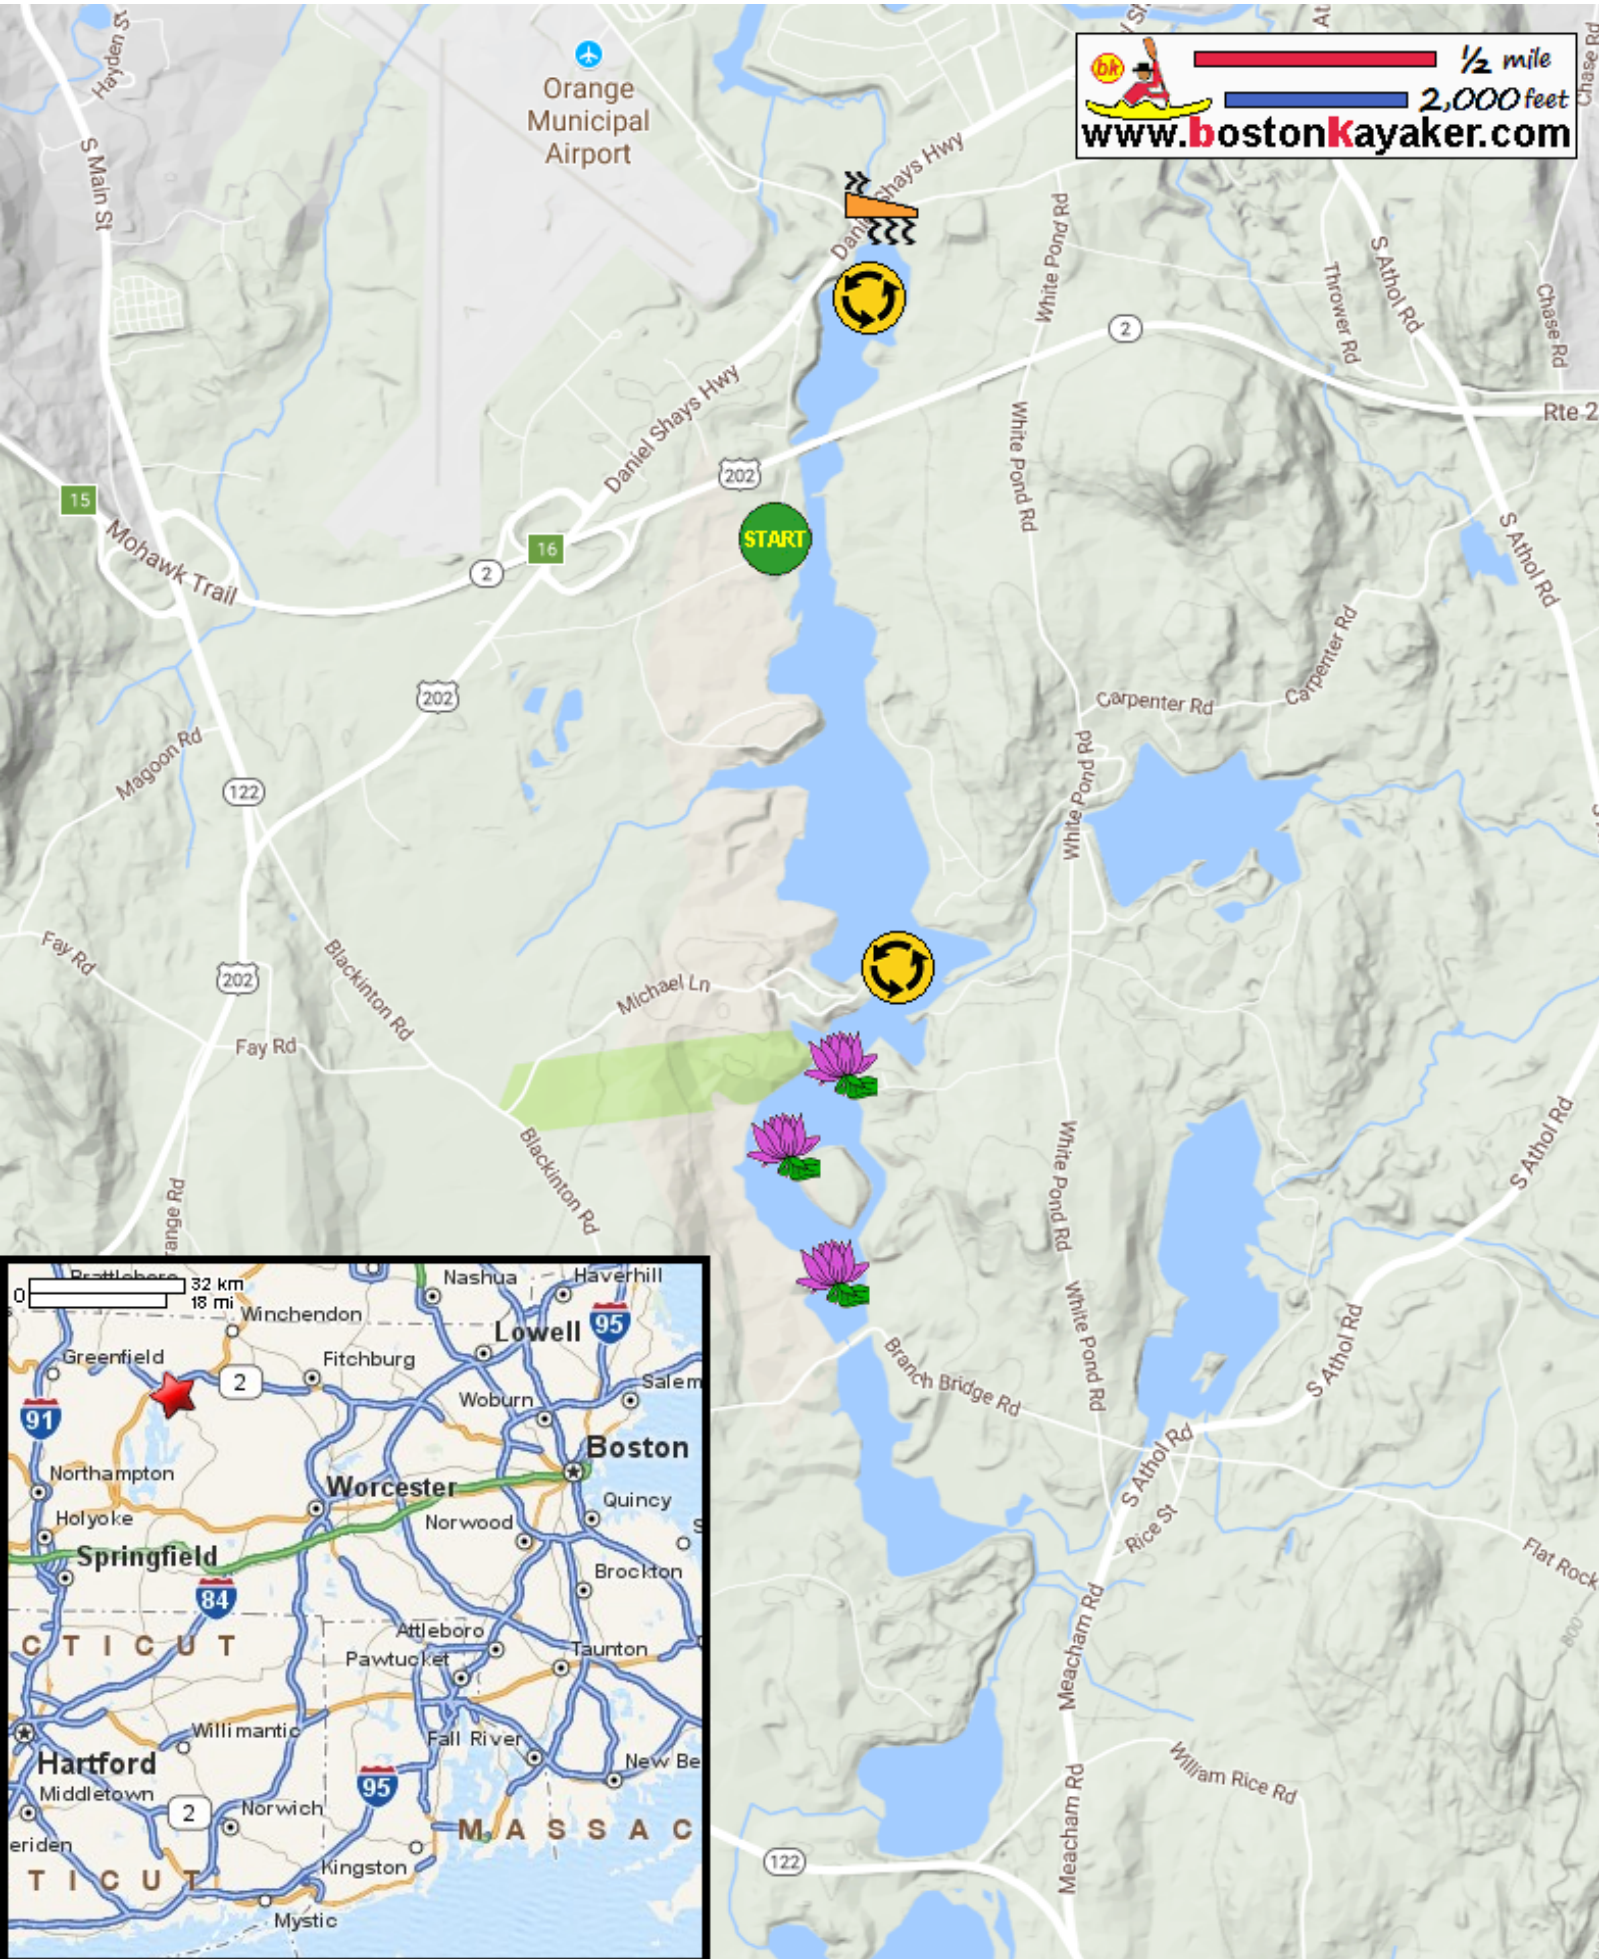

# Kayaking on Lake Rohunta - in Orange MA

www.bostonkayaker.com

1/2 mile  
2,000 feet

-  Put in at Eagleville Road in Orange MA.
-  Paddle around Lake Rohunta and return.
-  Estimated round trip distance = 2.5 miles
-  South end filled with vegetation.
-  Lake Rohunta Dam