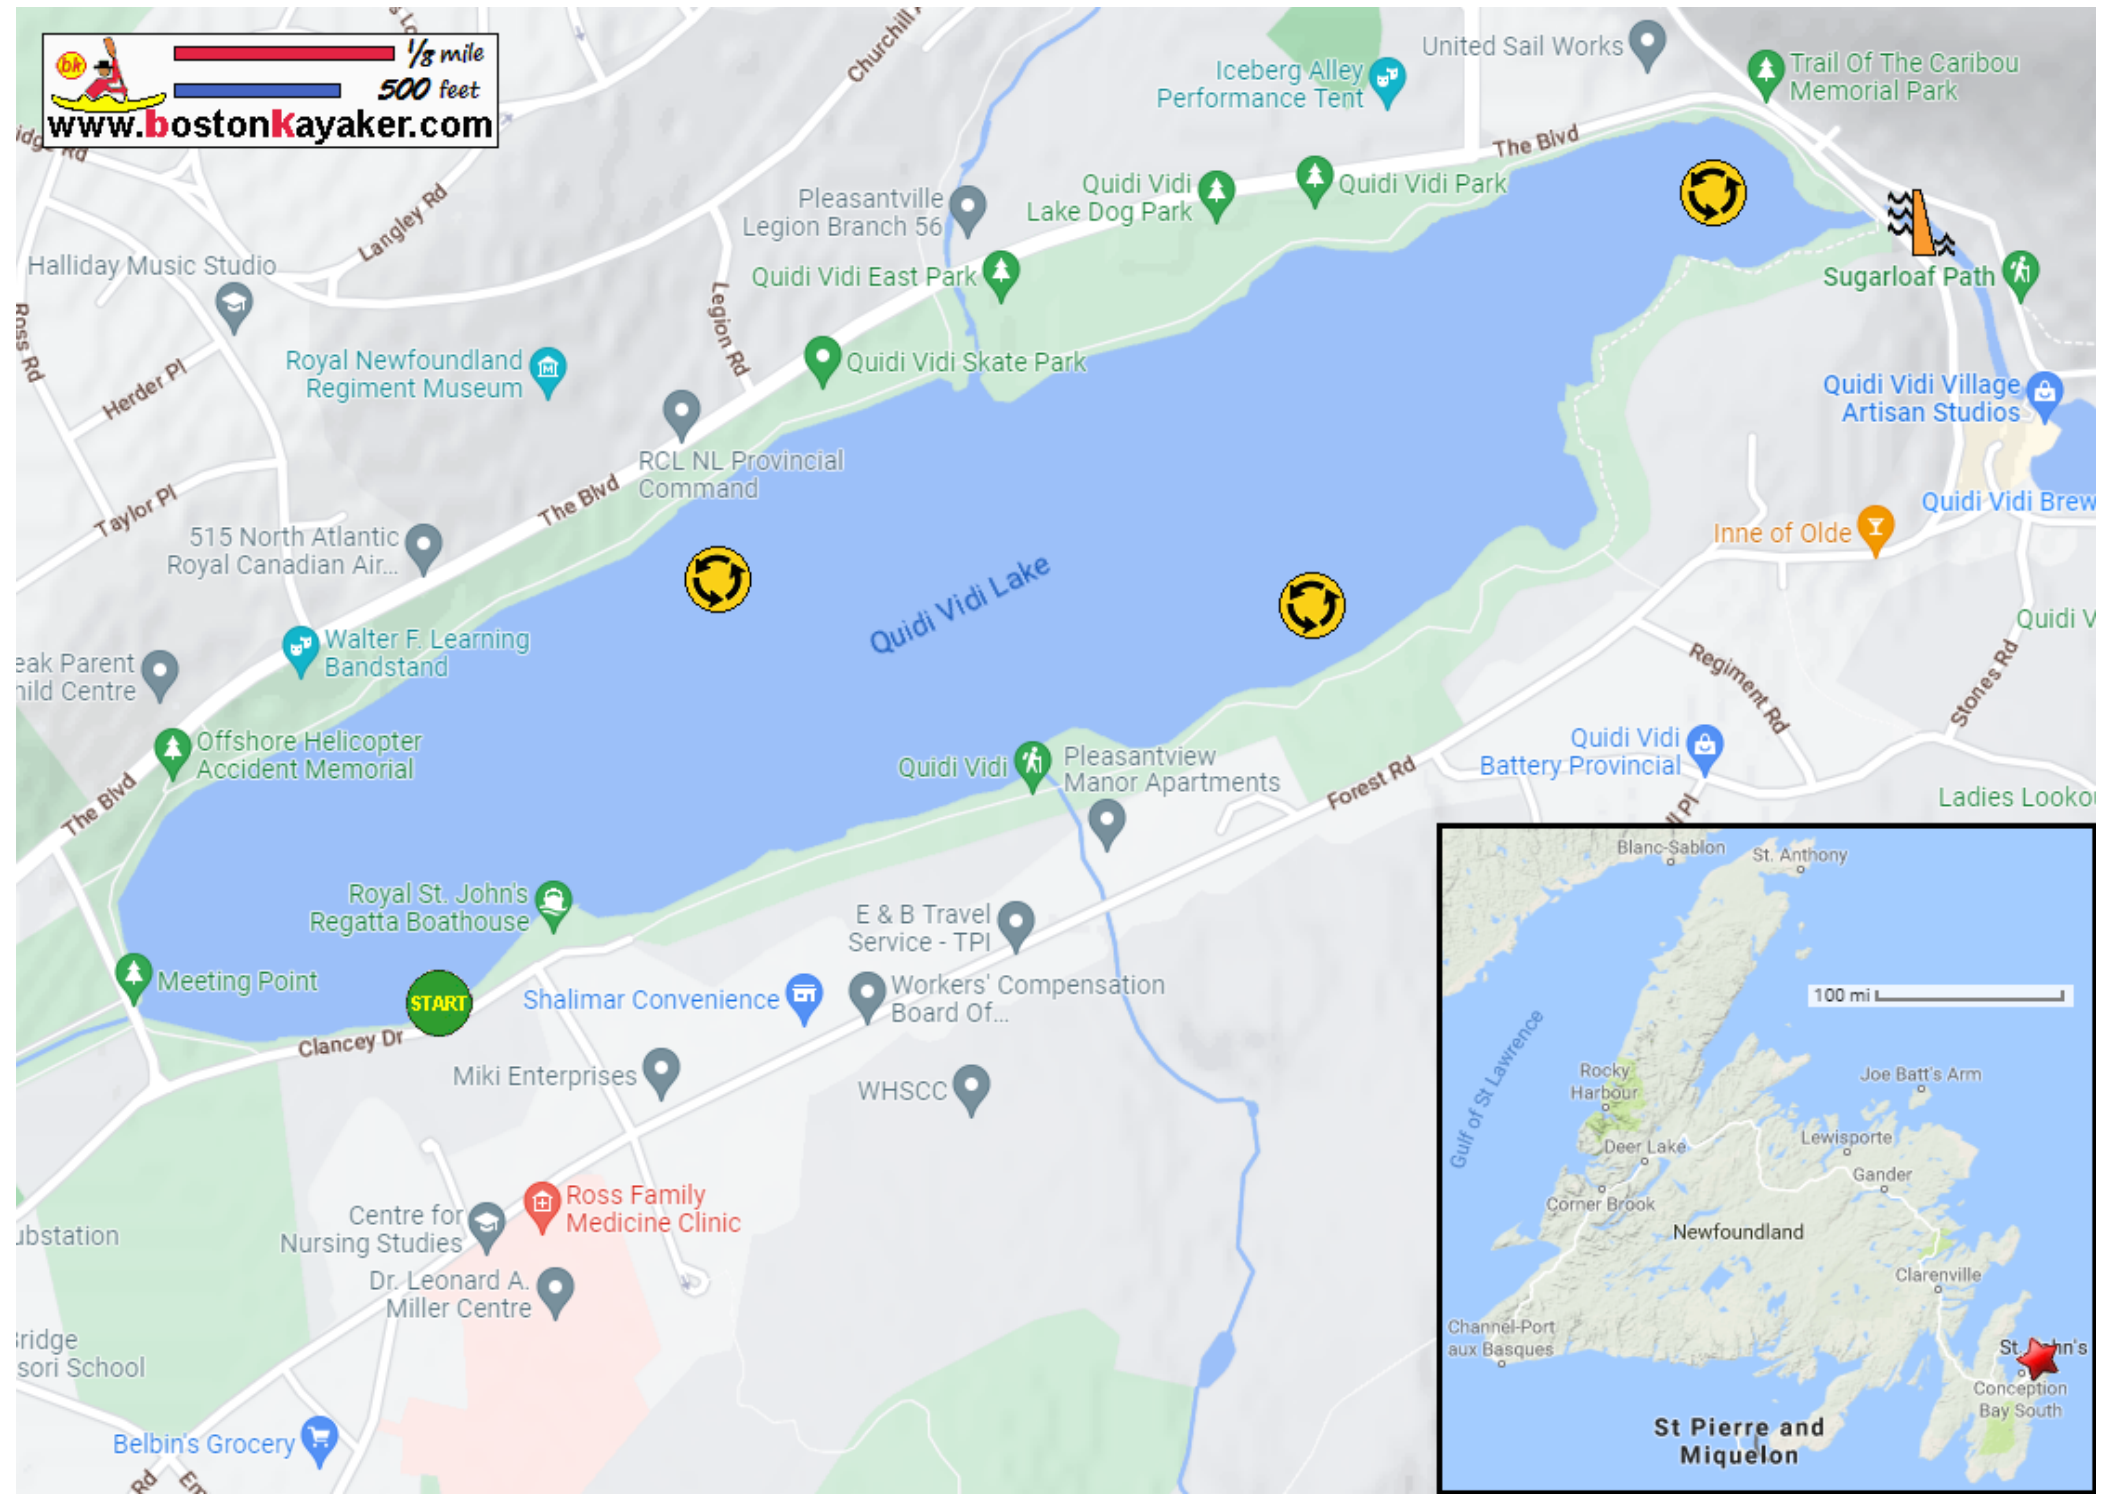

# Kayaking on Quidi Vidi Lake - in St. John's NL Canada

www.bostonkayaker.com

1/8 mile  
500 feet

Put in at Clancey Drive in St. John's NL.

Paddle around Quidi Vidi Lake and return.

Estimated round trip distance = under 2 miles

Quidi Vidi Lake Dam