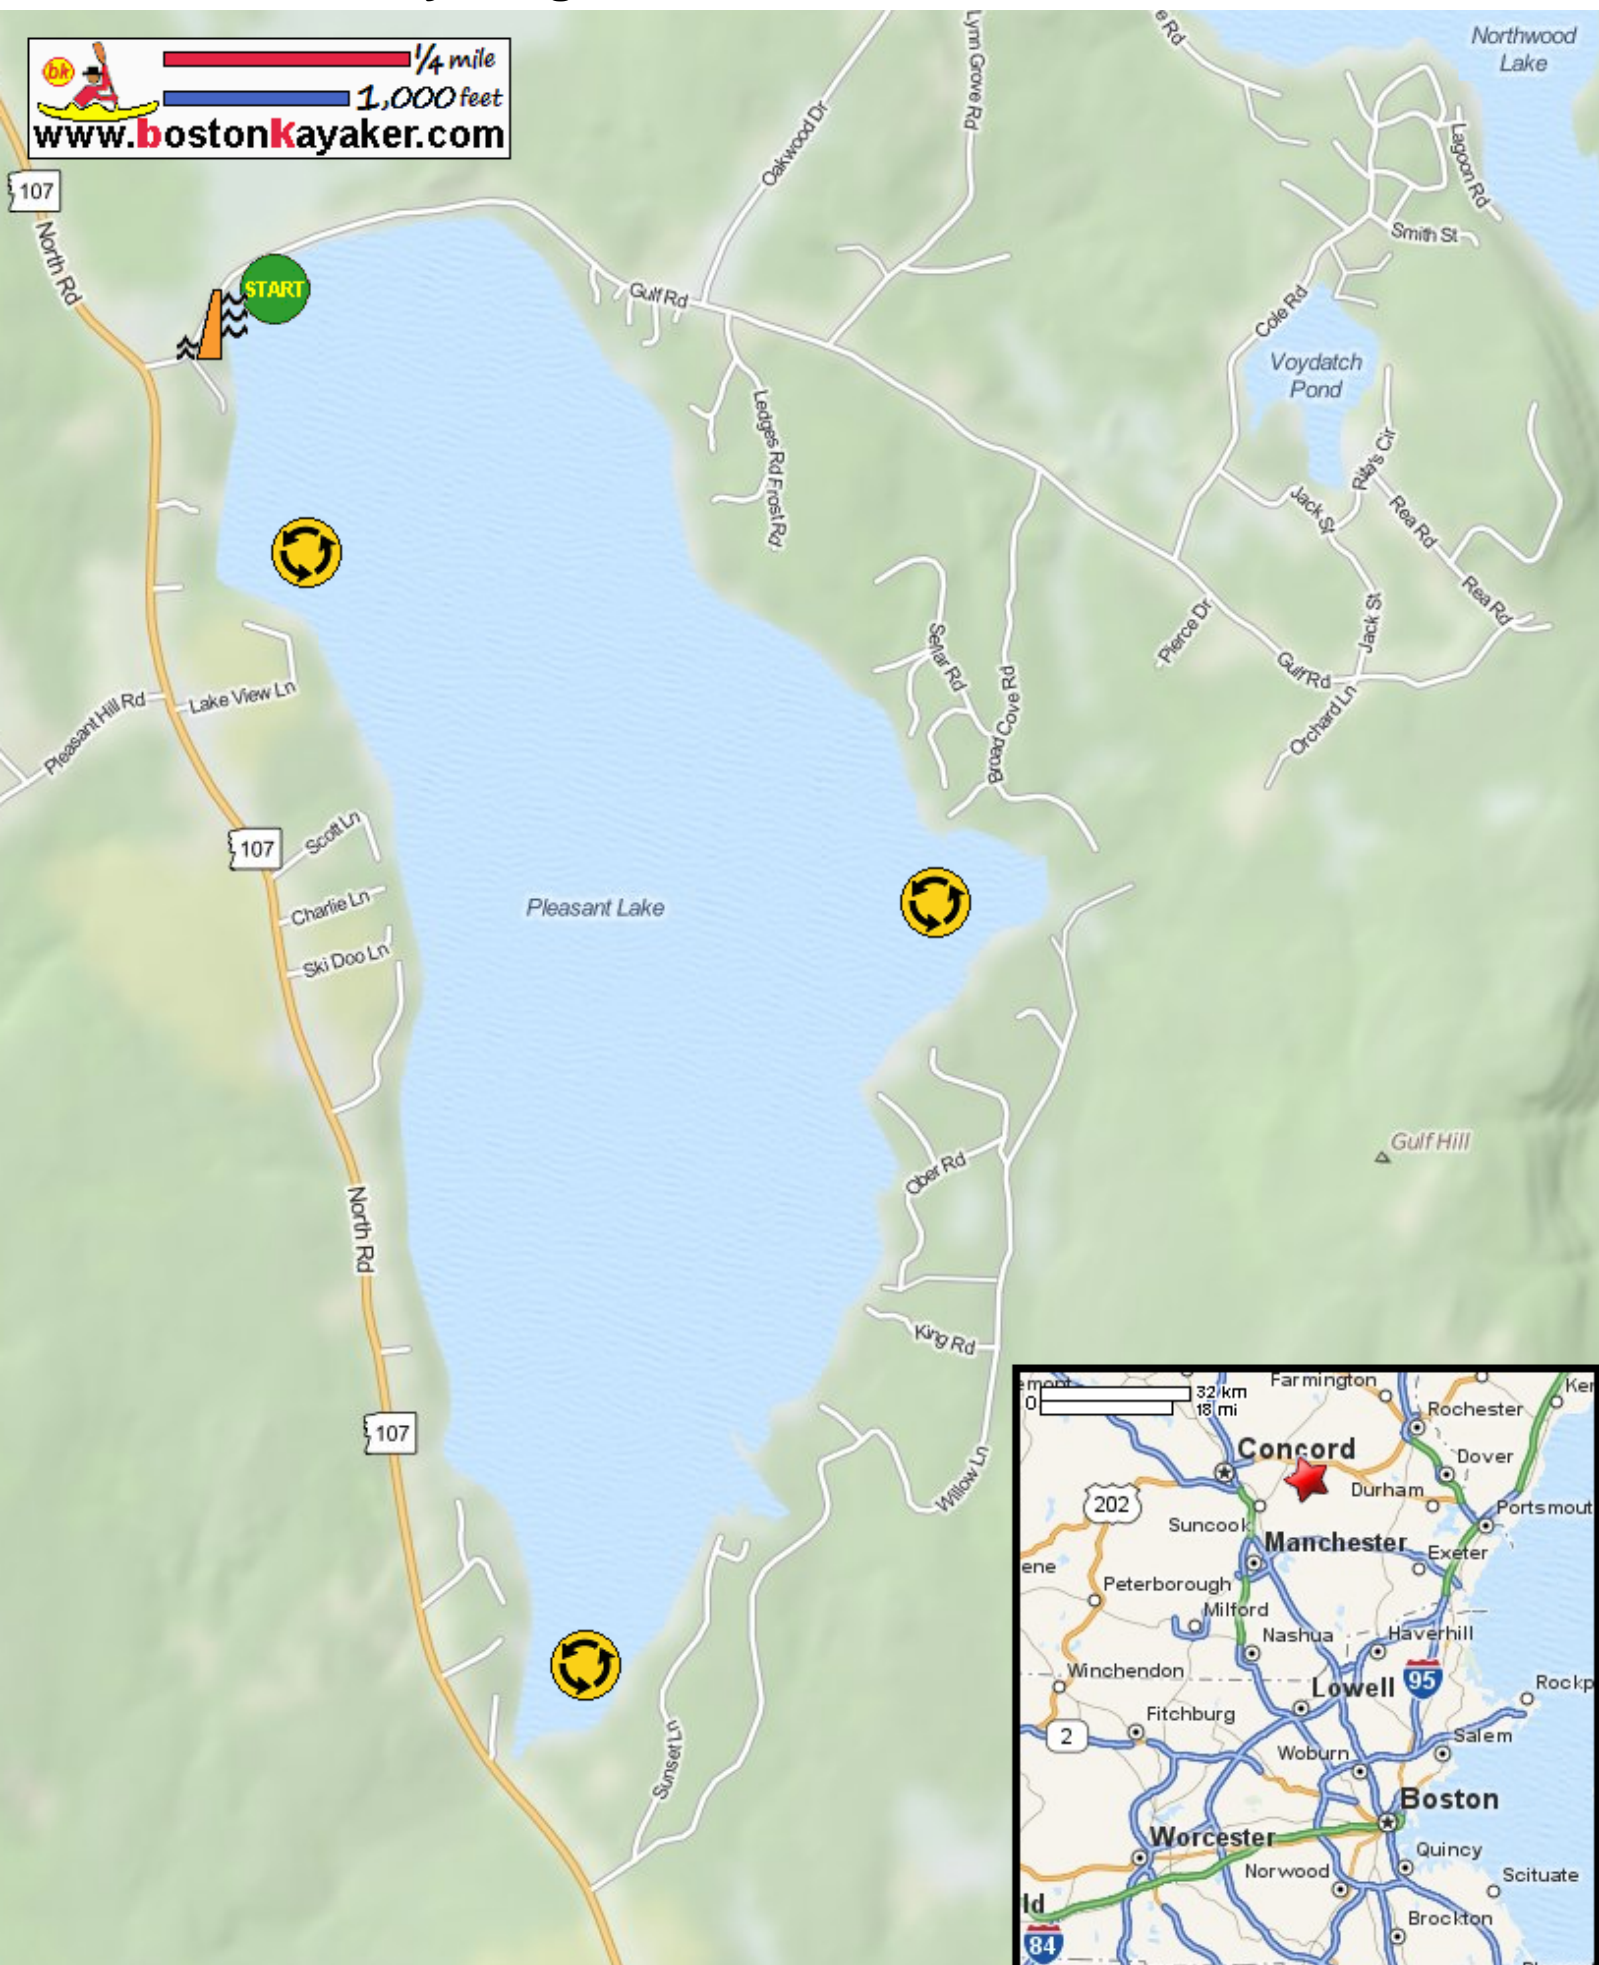

Kayaking on Pleasant Lake - in Deerfield NH

 1/4 mile
 1,000 feet
www.bostonkayaker.com

-  Put in at Gulf Road in Deerfield NH.
-  Paddle around Pleasant Lake and return.
-  Estimated round trip distance = 3.5 miles
-  Pleasant Lake Dam