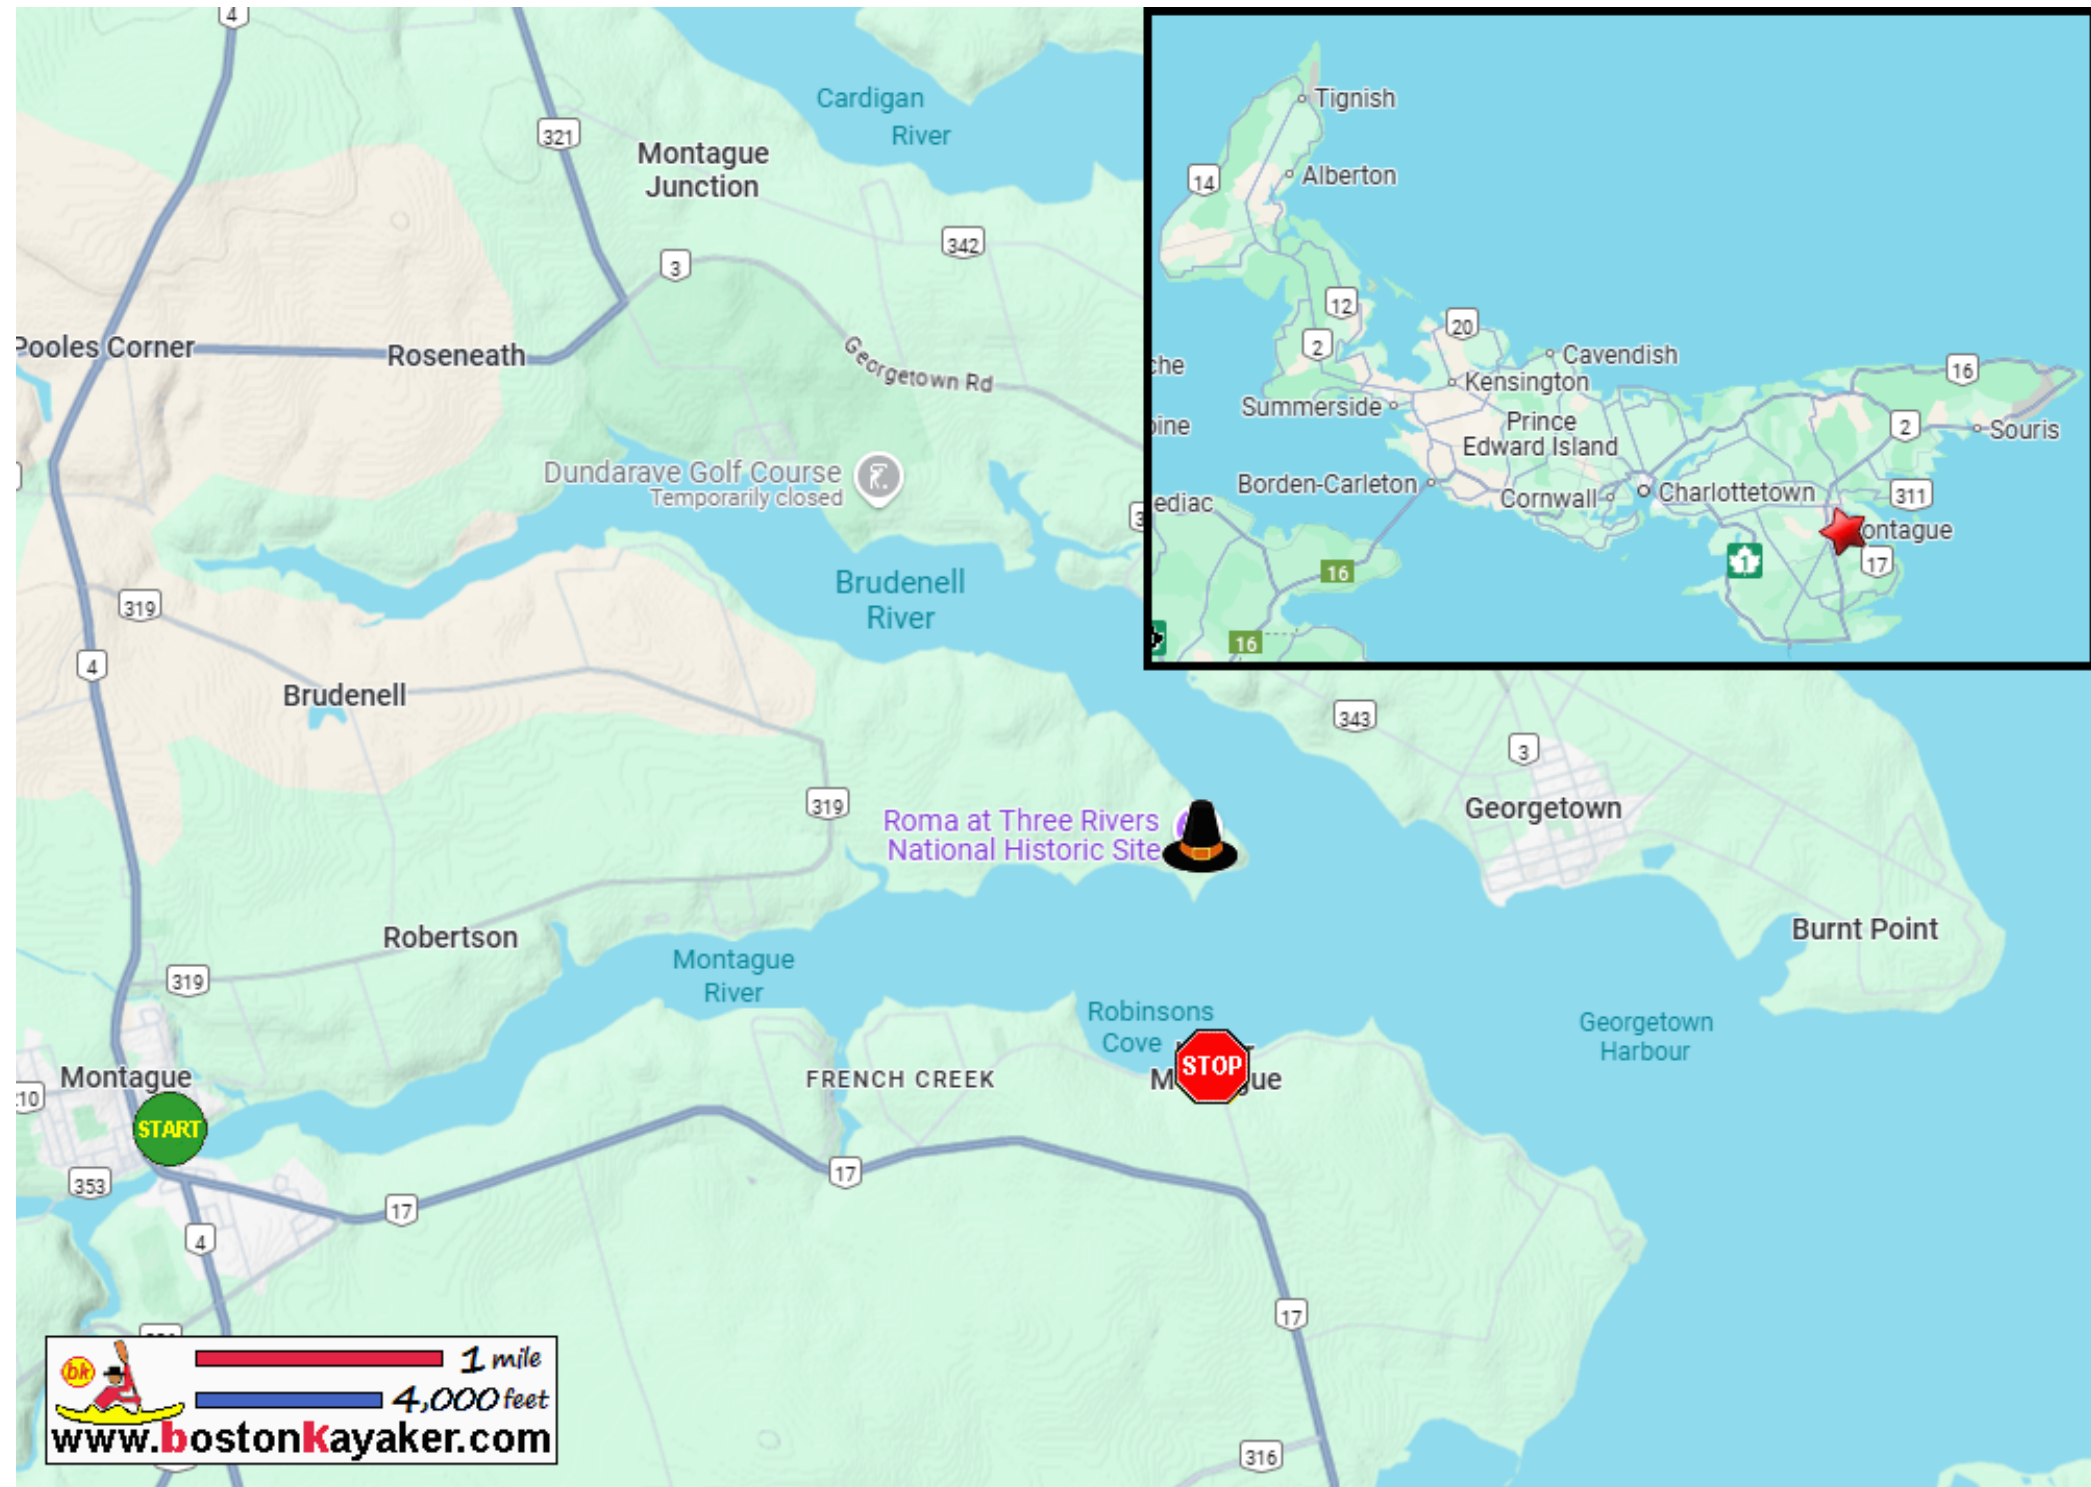

Kayaking on Montague River - from Montague PEI to Lower Montague PEI

Put in at Station Street ramp in Montague PEI.

Take out at Saint Andrews Point pier in Lower Montague PEI.

Estimated distance = 4.5 miles

Best to start paddle at high tide or soon after.

Roma at Three Rivers National Historic Site