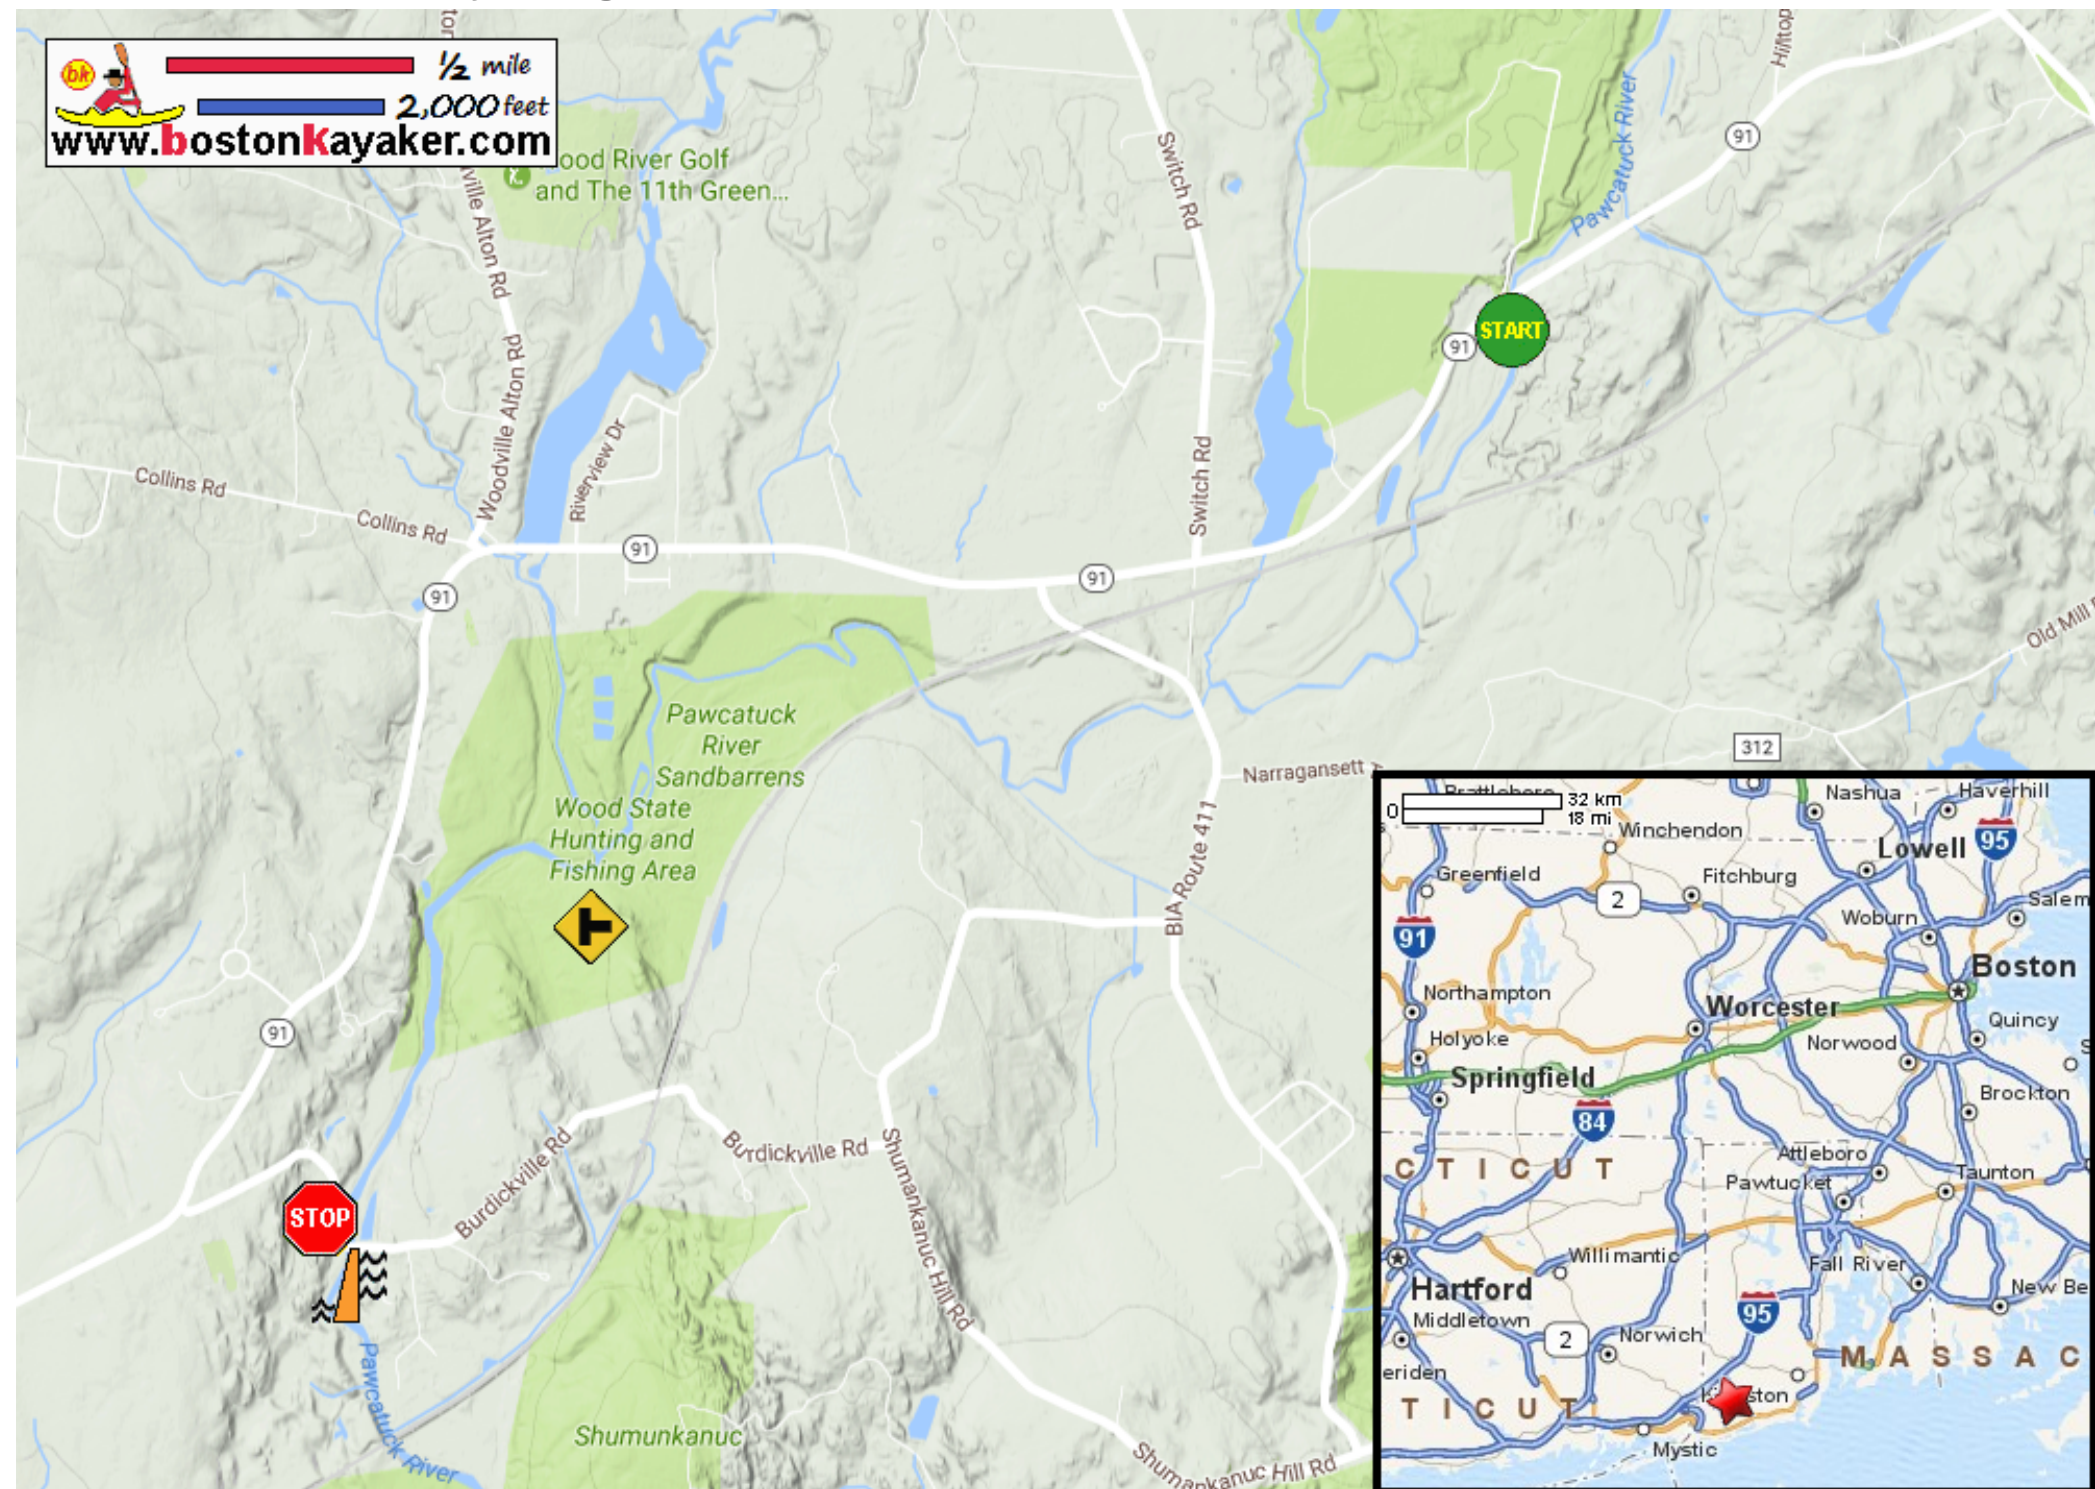

Kayaking on Pawcatuck River - from Wood River Junction to Bradford RI

1/2 mile
 2,000 feet
www.bostonkayaker.com

Put in at Carolina-Alton Road / Route 91 in Wood River Junction RI.

Wood River enters from river right.

Take out at Burdickville Road in Bradford RI.

Estimated distance = 4.5 miles

Burdickville Dam (breached)