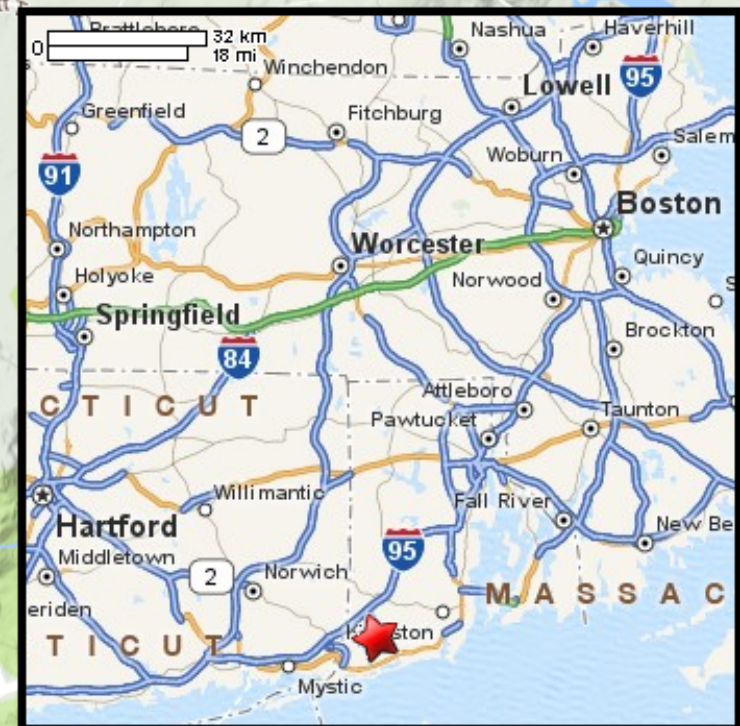

Kayaking on Pawcatuck River - from Wood River Junction to Bradford RI

1/2 mile
 2,000 feet
www.bostonkayaker.com

Put in at Carolina-Alton Road / Route 91 in Wood River Junction RI.

Wood River enters from river right.

Take out at Burdickville Road in Bradford RI.

Estimated distance = 4.5 miles

Burdickville Dam (breached)