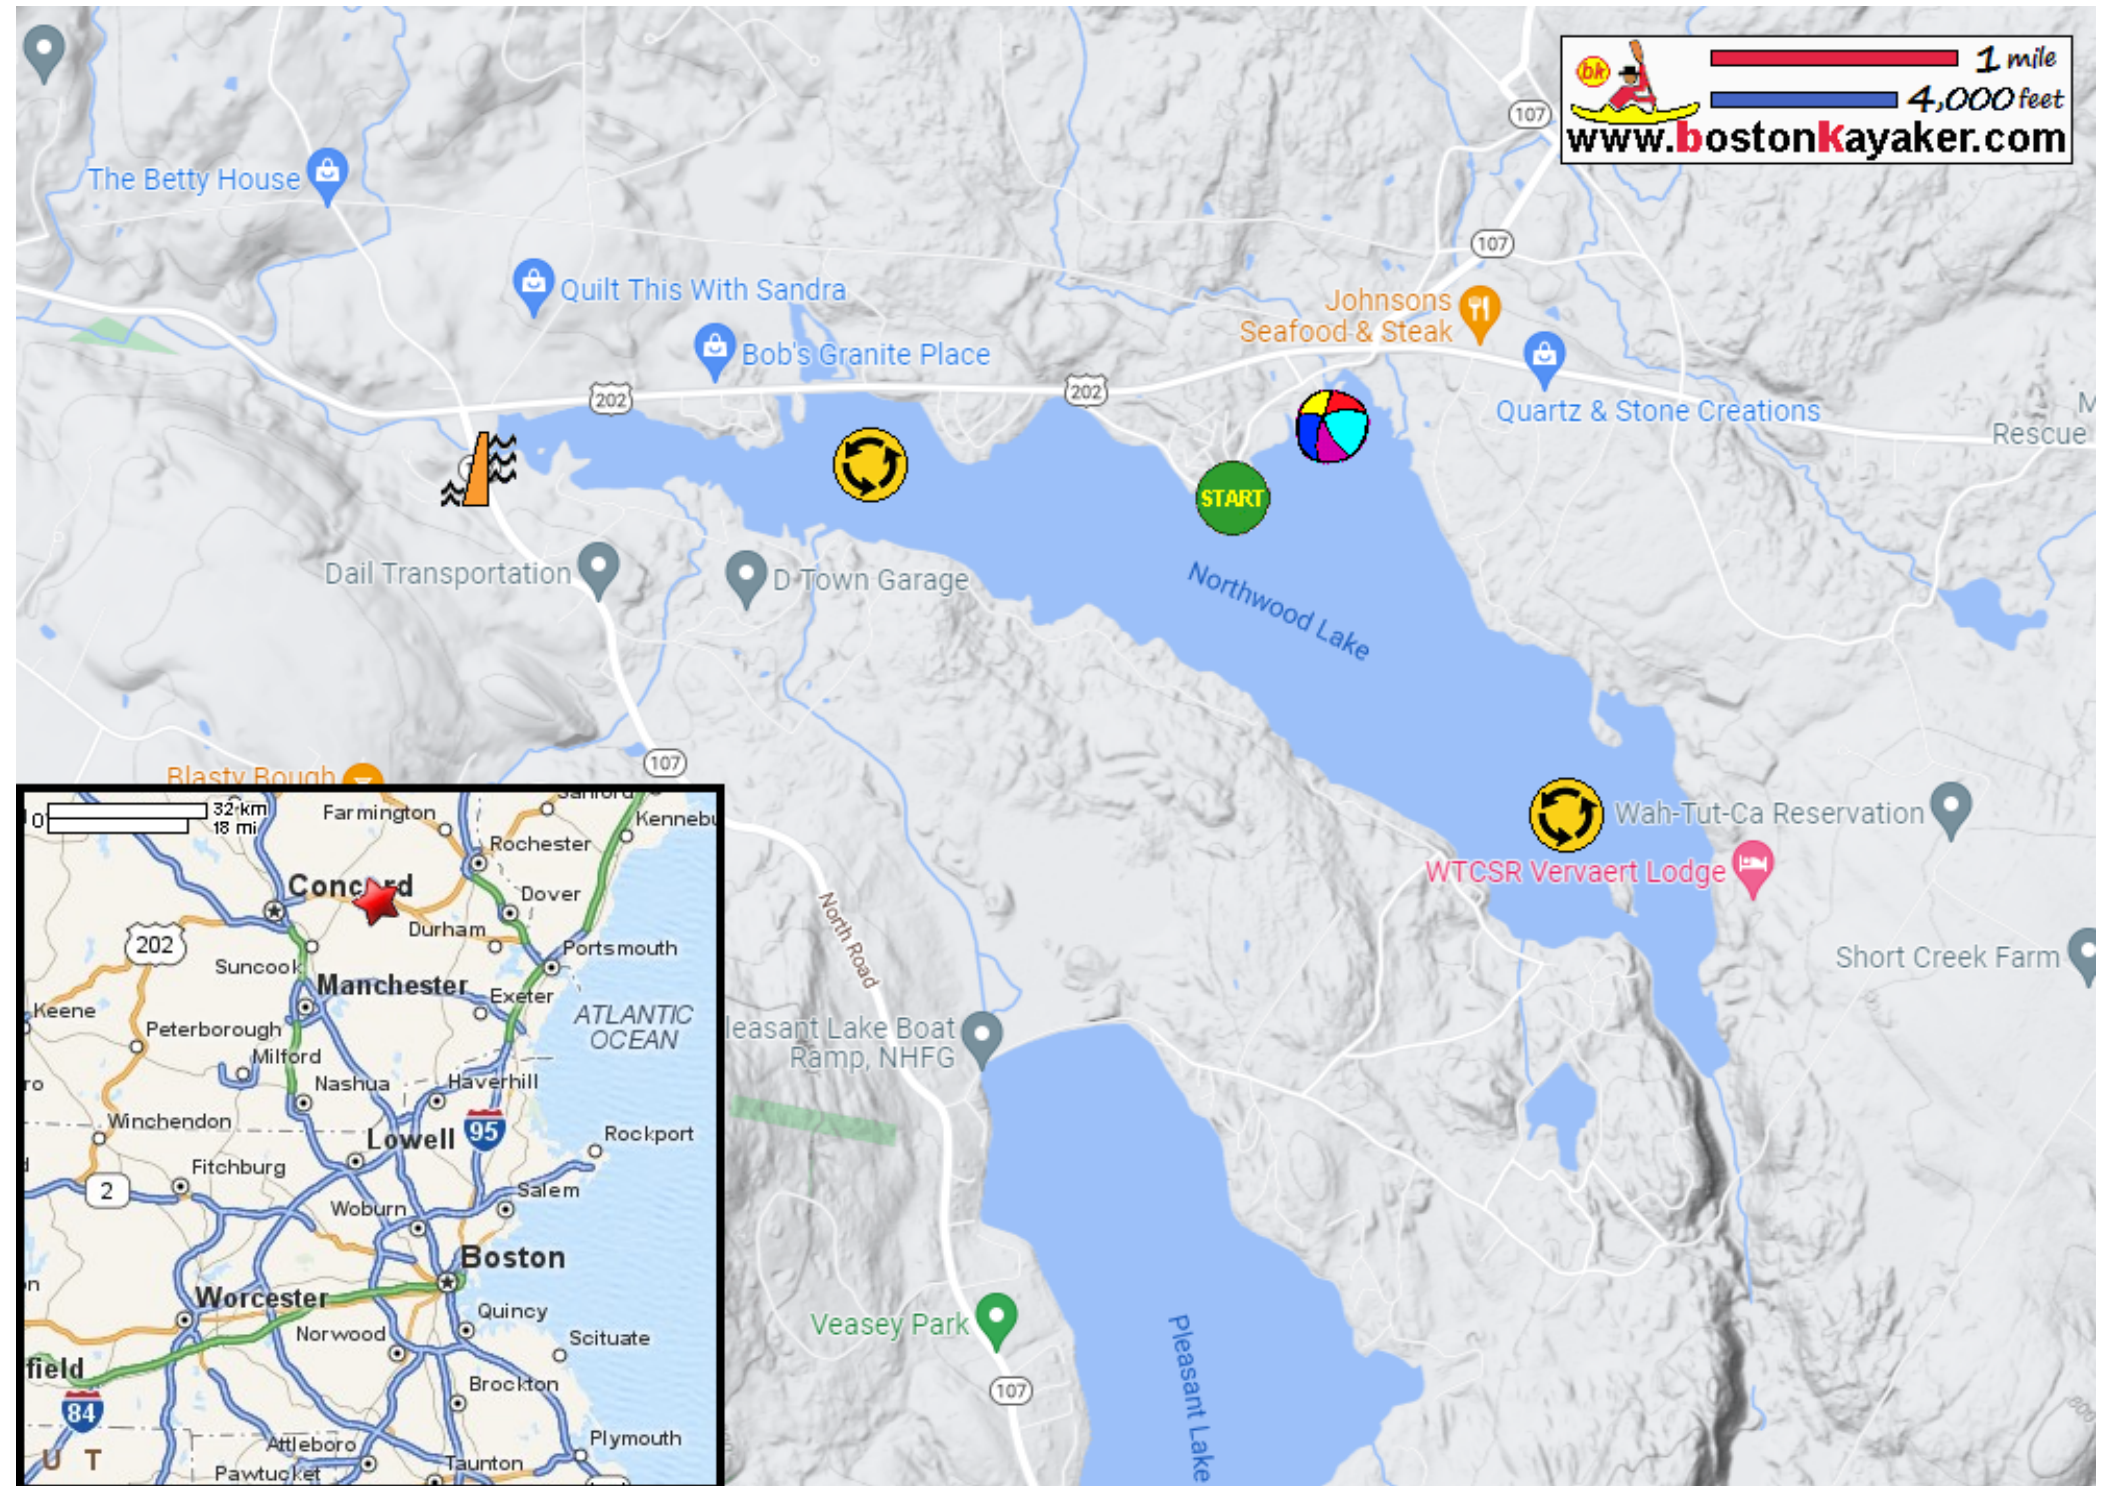

Kayaking on Northwood Lake - in Northwood NH

1 mile
4,000 feet
www.bostonkayaker.com

-  Put in at ramp on Lakeshore Drive in Northwood NH.
-  Paddle around lake and return.
-  Estimated round trip distance = 6+ miles
-  Northwood Lake Dam
-  Town public beach
-  Northwood Meadows State Park is 3 miles east