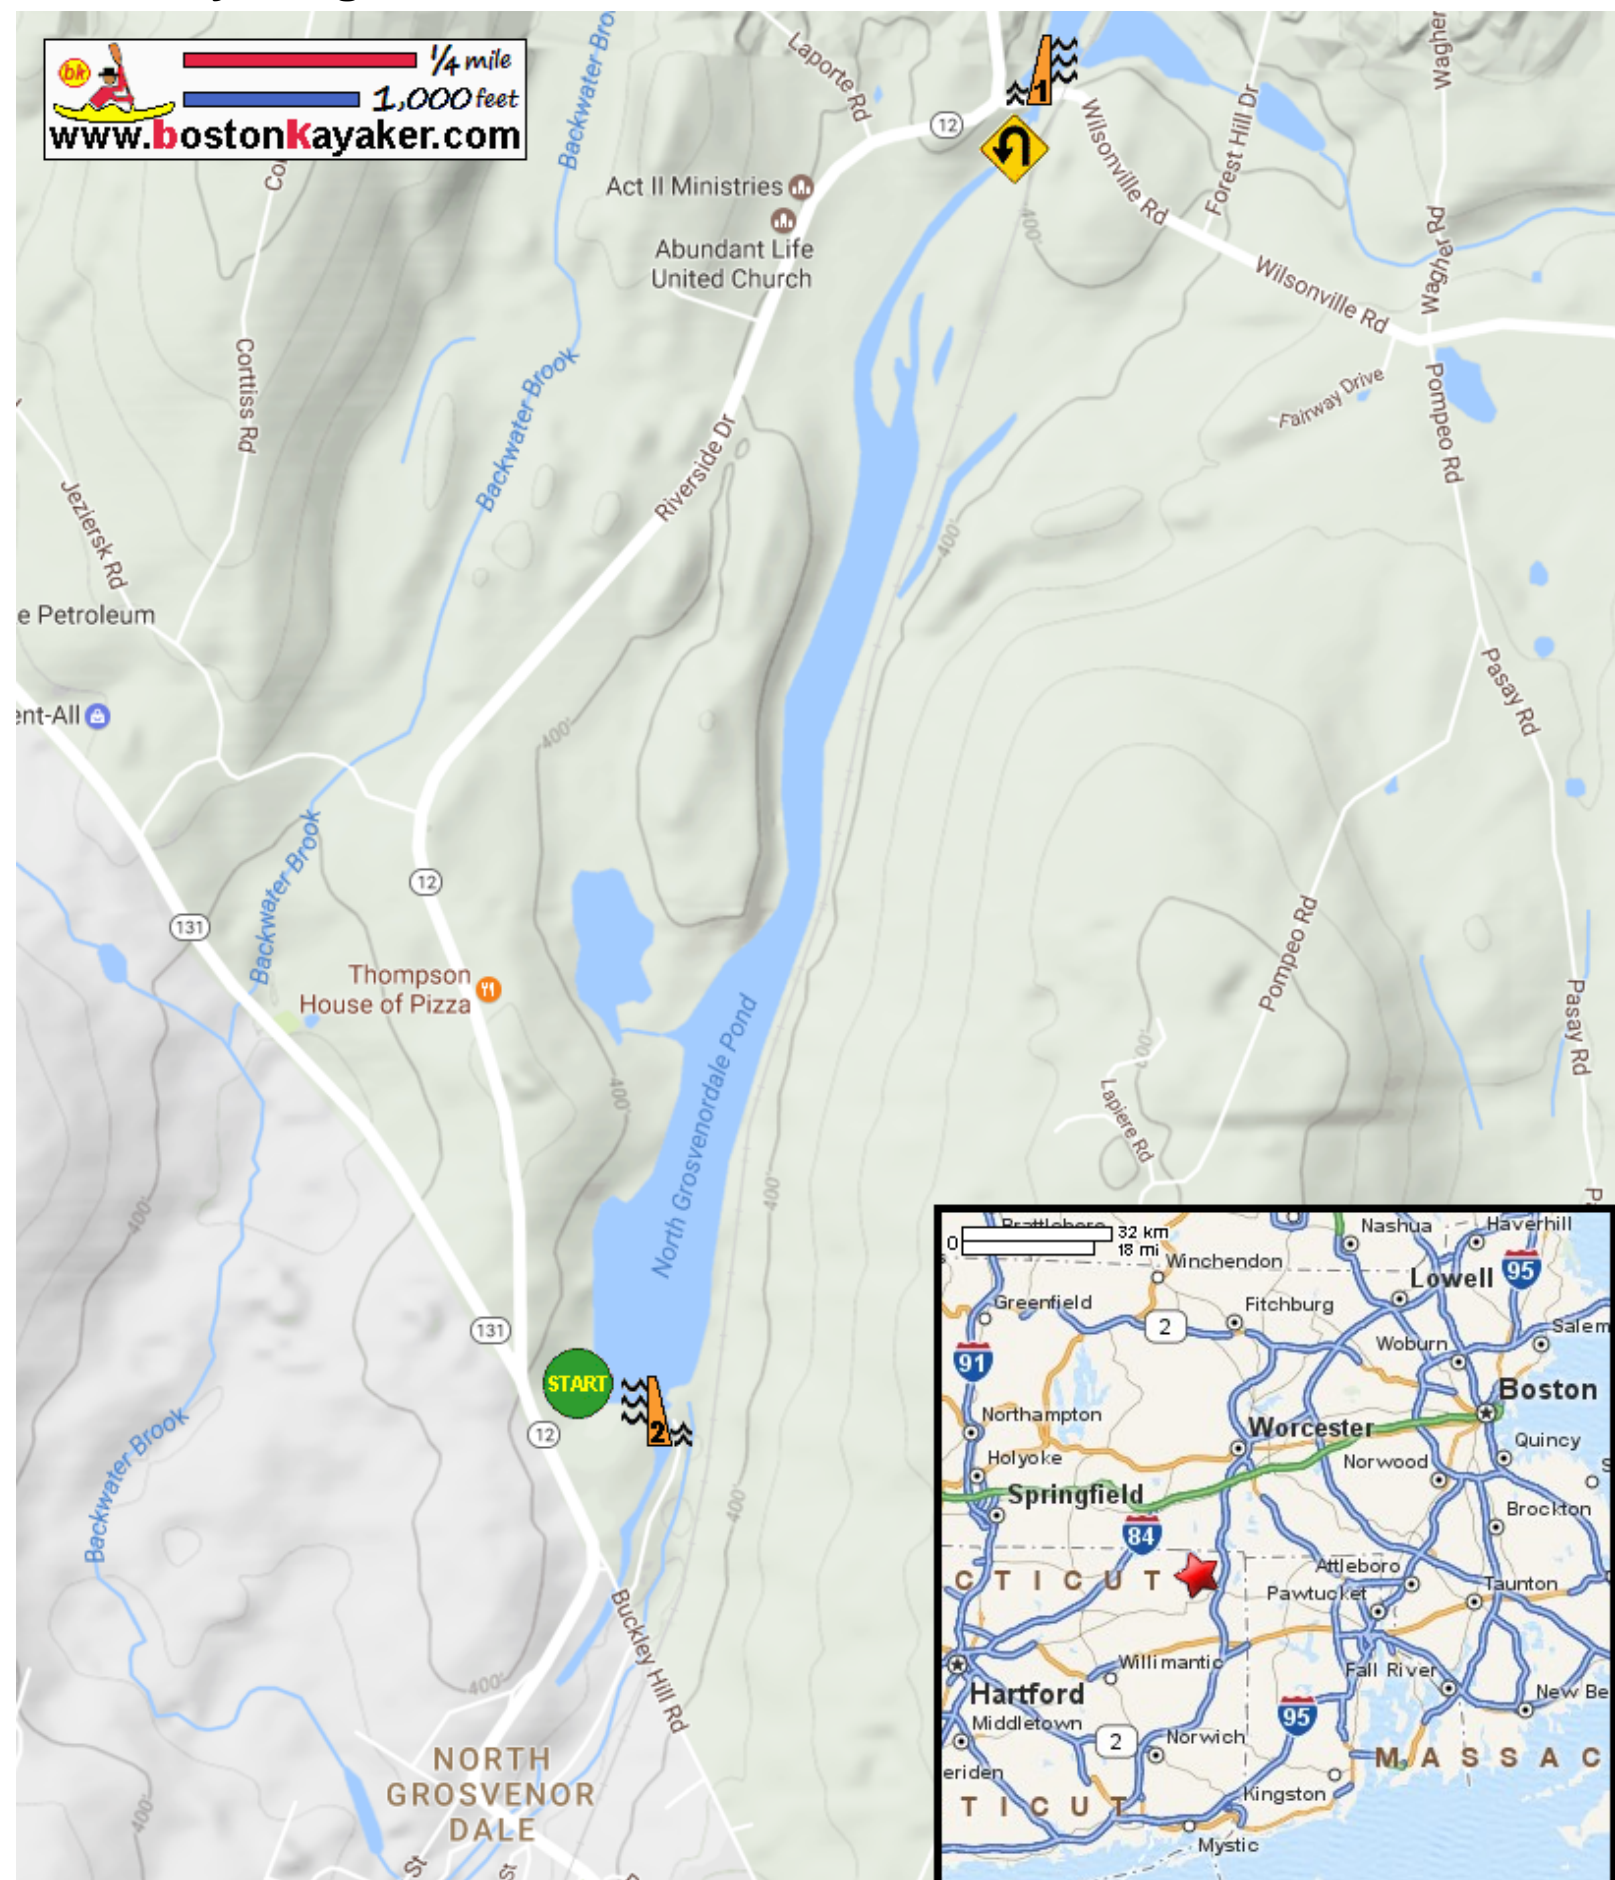

Kayaking on North Grosvenordale Pond - in North Grosvenordale CT

www.bostonkayaker.com

1/4 mile
1,000 feet

Put in at Riverside Drive / Route 12 in North Grosvenordale CT.

Paddle up to north end of North Grosvenordale Pond and return.

Estimated round trip distance = 3 miles

Langers Pond Dam

North Grosvenordale Pond Dam