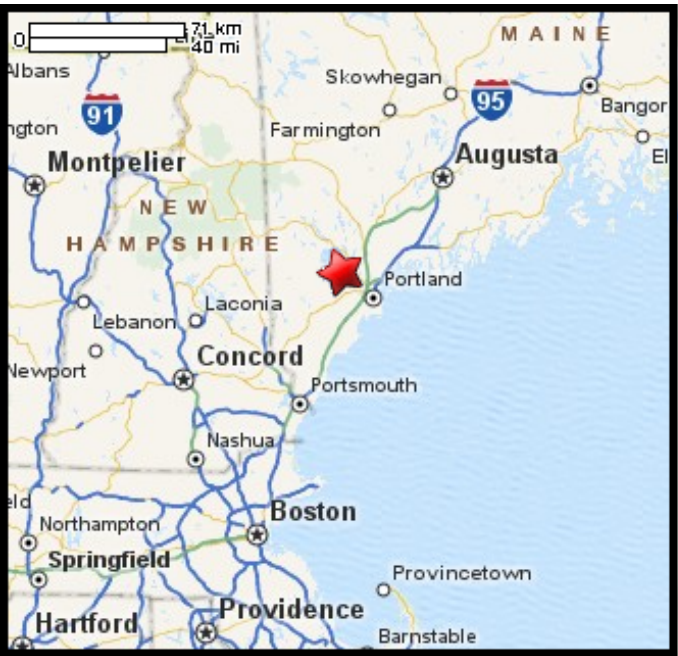

Kayaking on North Gorham Pond - in Gorham ME

 1/4 mile
 1,000 feet
www.bostonkayaker.com

-  Put in at Middle Jam Road in Gorham ME.
-  Paddle around North Gorham Pond and return.
-  Estimated round trip distance = 2.2+ miles
-  Eel Weir Dam
-  North Gorham Dam