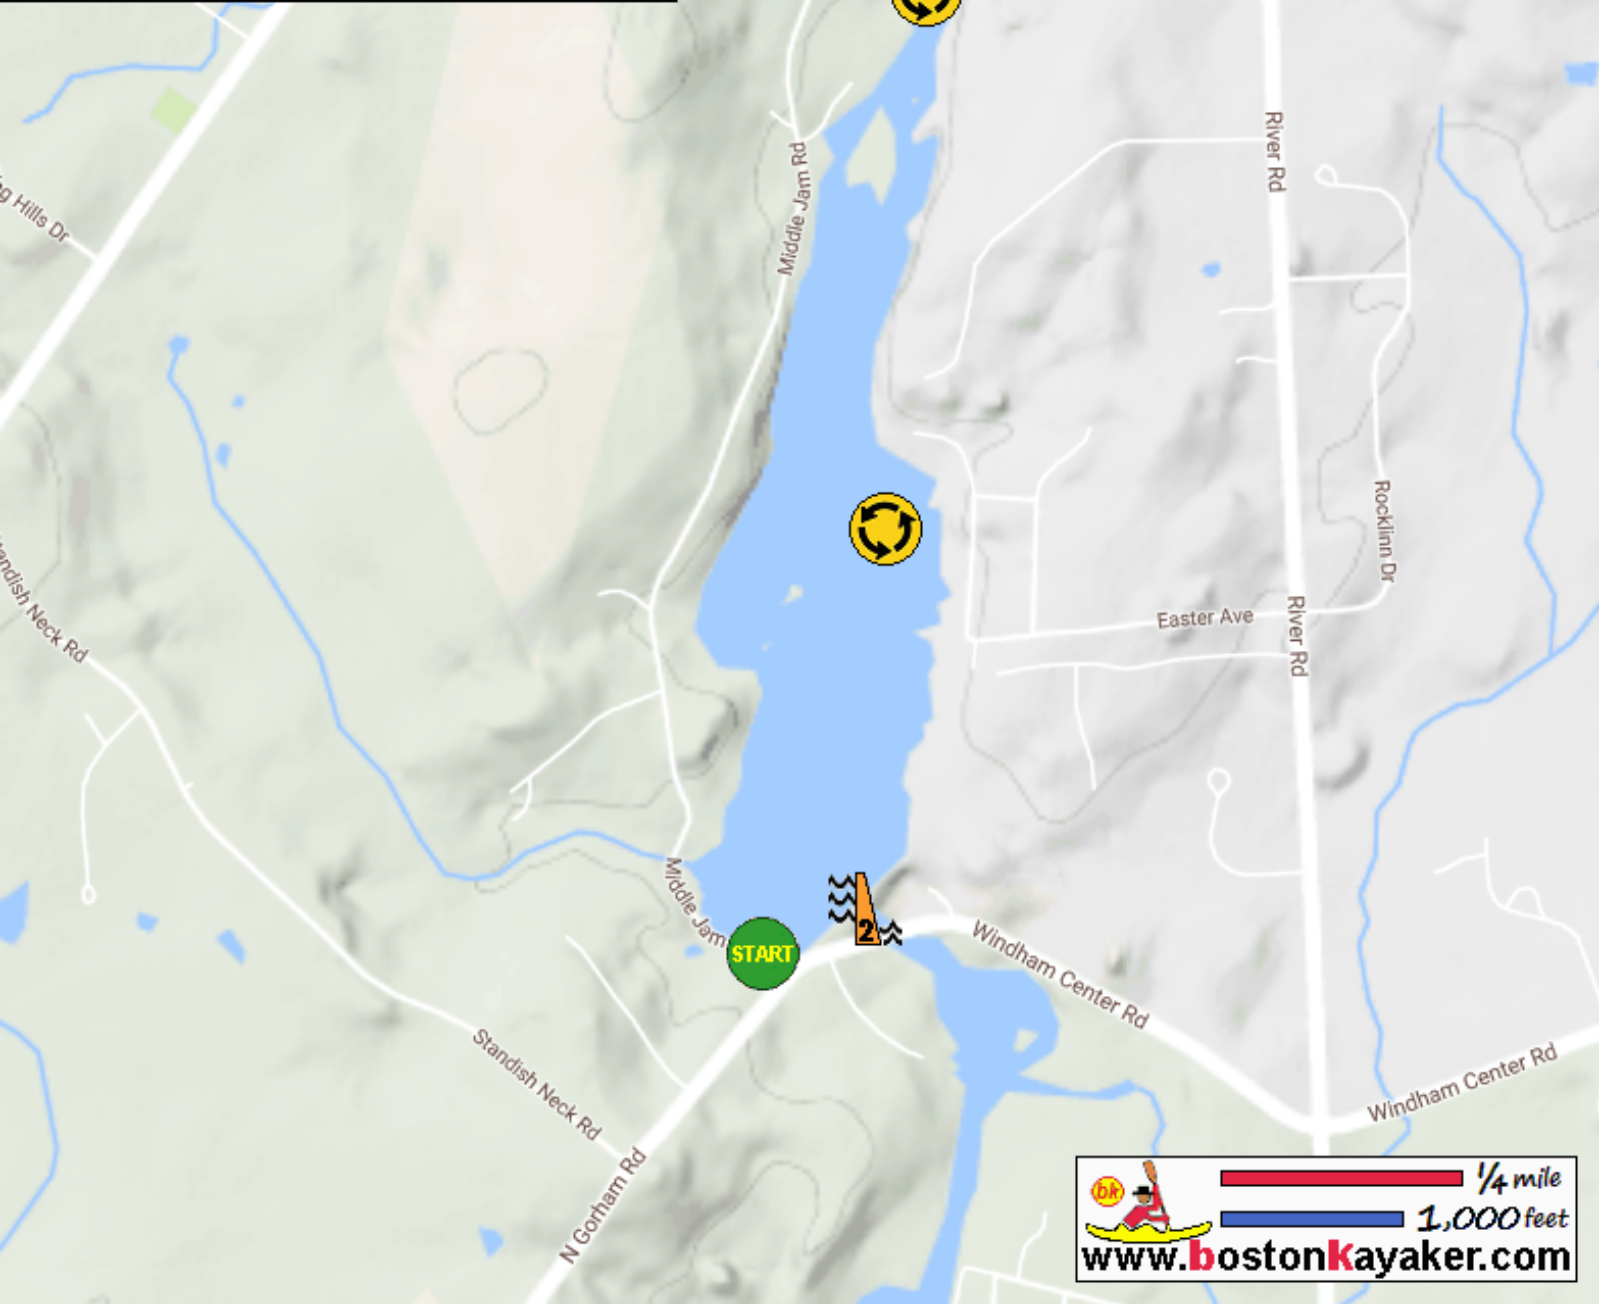

Kayaking on North Gorham Pond - in Gorham ME

 1/4 mile
 1,000 feet
www.bostonkayaker.com

-  Put in at Middle Jam Road in Gorham ME.
-  Paddle around North Gorham Pond and return.
-  Estimated round trip distance = 2.2+ miles
-  Eel Weir Dam
-  North Gorham Dam