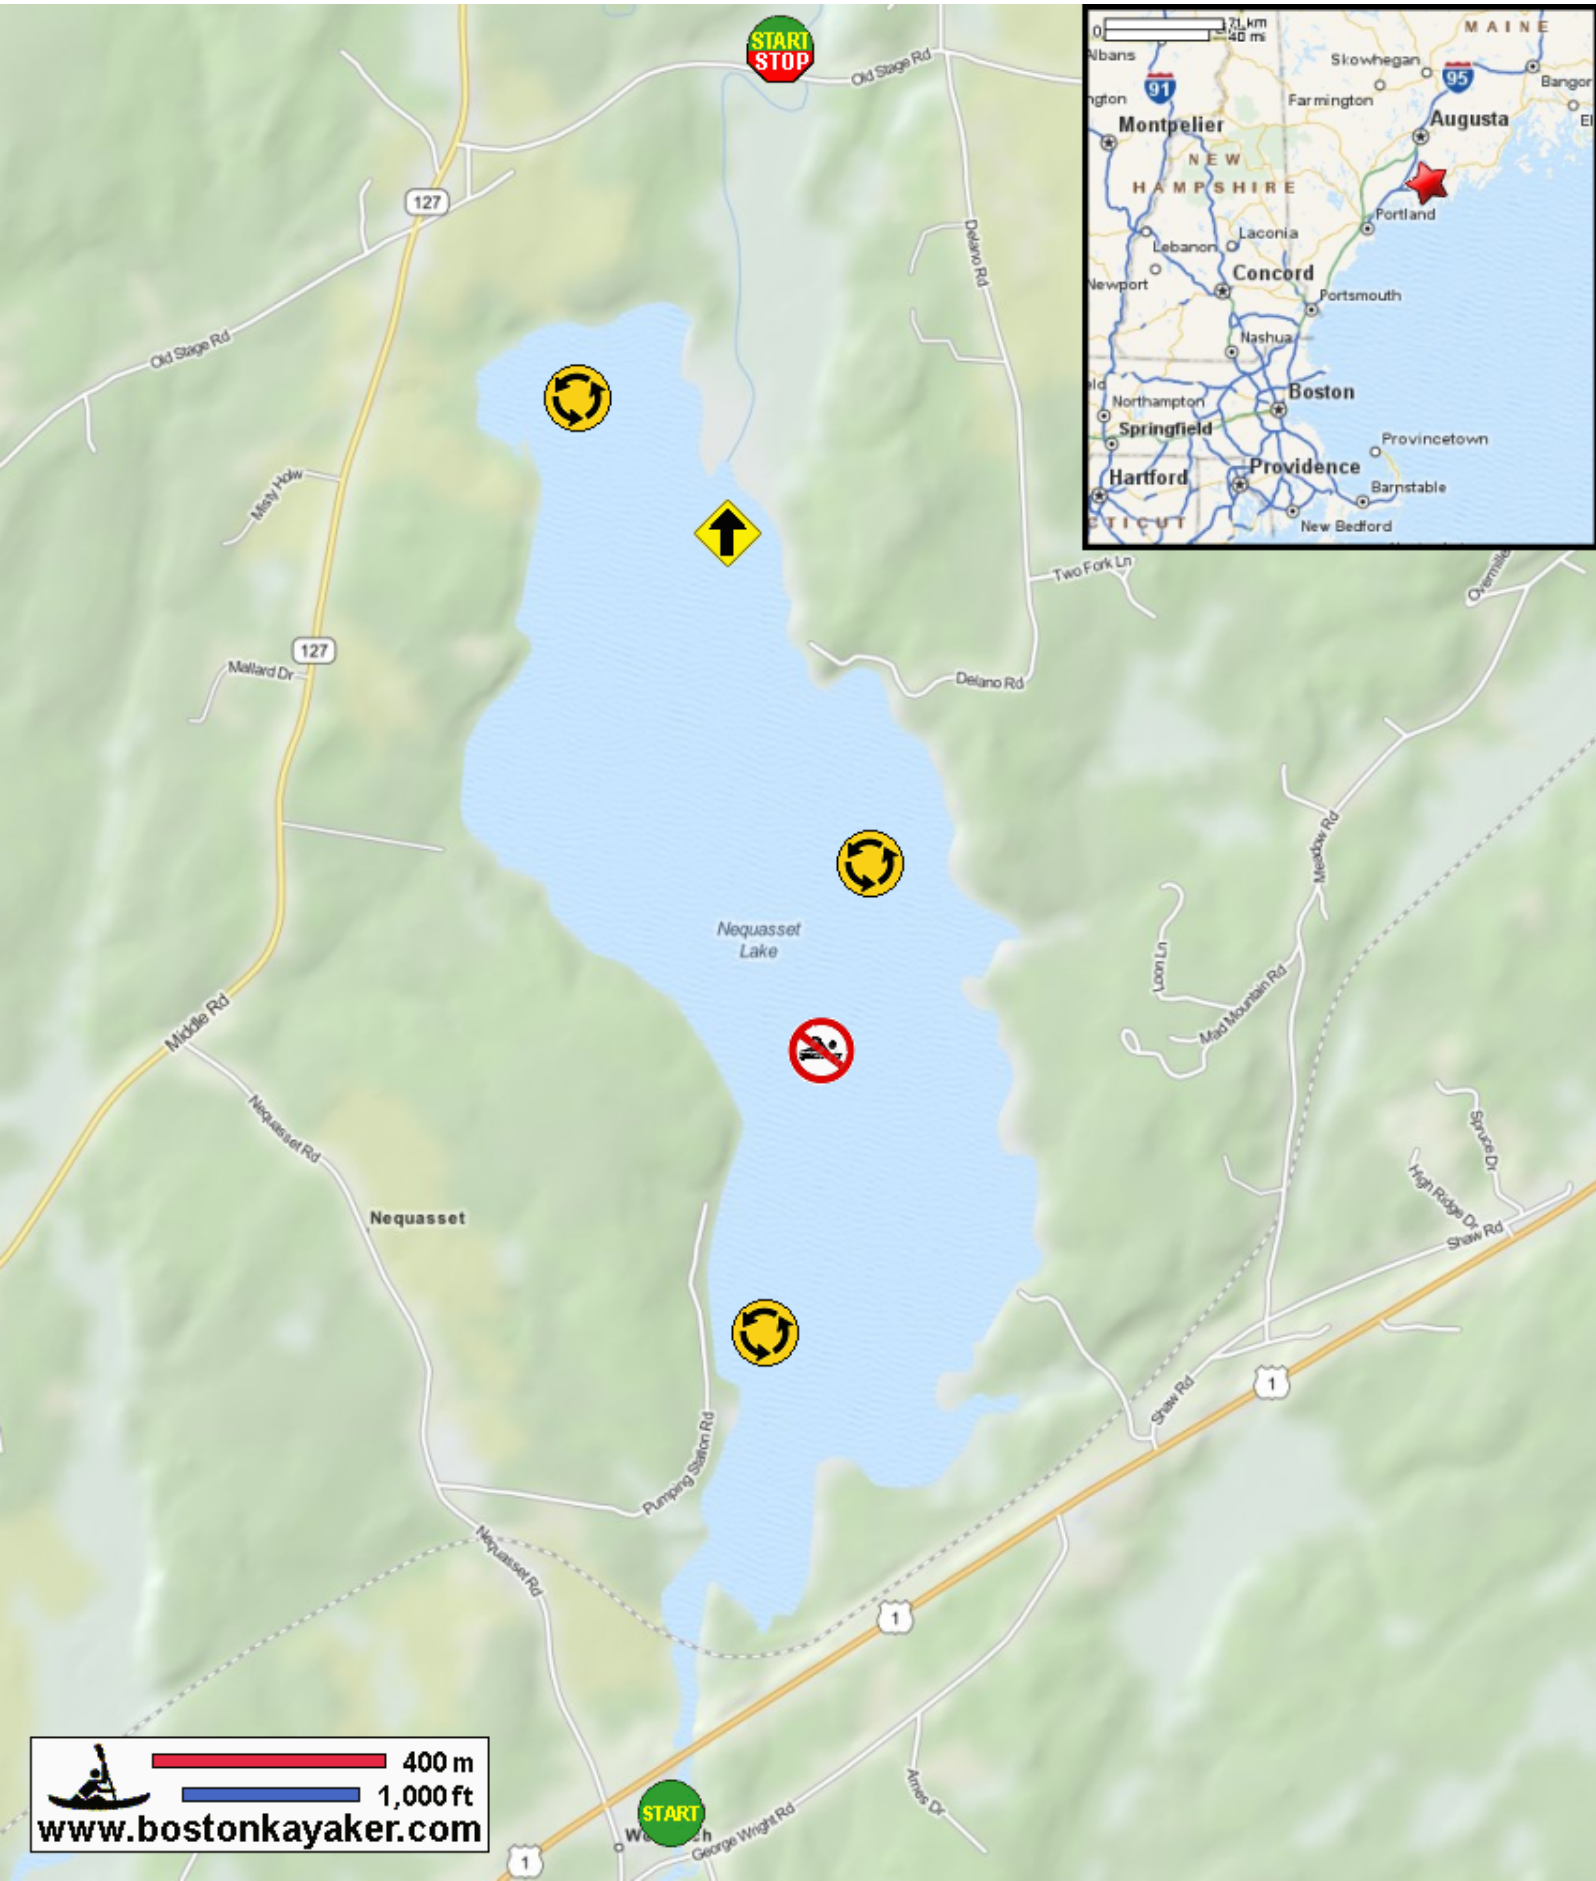

Kayaking on Nequasset Lake and Stream - in Woolwich ME

-  Put in at Nequasset Road in Woolwich ME.
-  Alternate put in / take out at Old State Road.
-  Paddle north around lake and return.
-  Bodily contact with water not allowed on this lake.
-  Estimated round trip distance = 4 miles
-  Optionally paddle up into Nequasset Stream inlet.