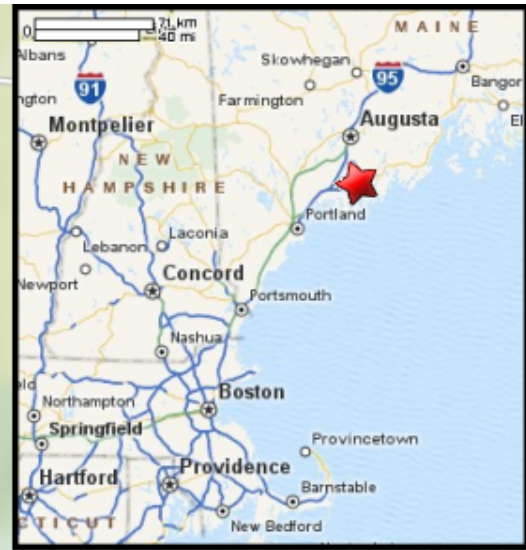

Kayaking on Nequasset Lake and Stream - in Woolwich ME

-  Put in at Nequasset Road in Woolwich ME.
-  Alternate put in / take out at Old State Road.
-  Paddle north around lake and return.
-  Bodily contact with water not allowed on this lake.
-  Estimated round trip distance = 4 miles
-  Optionally paddle up into Nequasset Stream inlet.