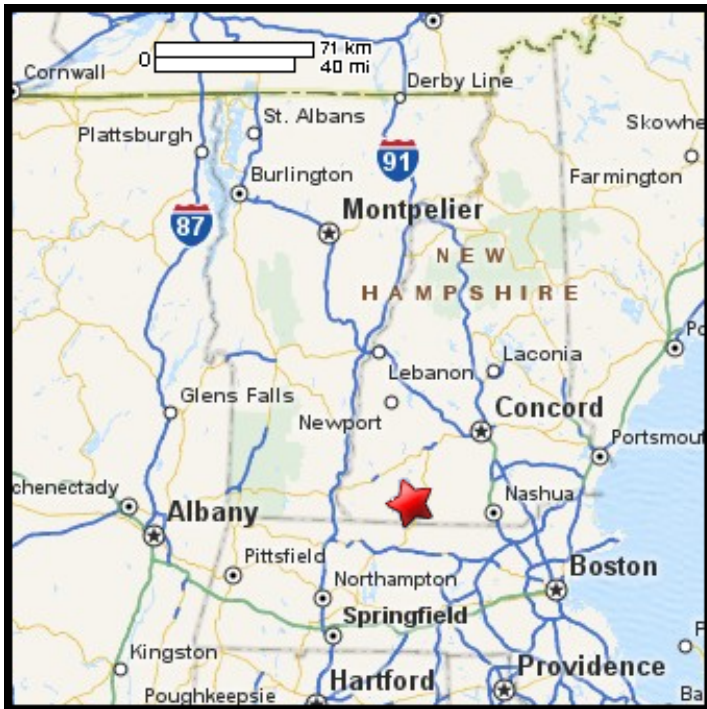

Kayaking on Mountain Brook Reservoir - in Jaffrey NH

Put in at Route 202 in Jaffrey NH.

Paddle around the Mountain Brook Reservoir arms and return.

Estimated round trip distance = 3+ miles

Mountain Brook Dam

Alternate put in at Jacquith Road.

Lacy Road Lot Town Forest