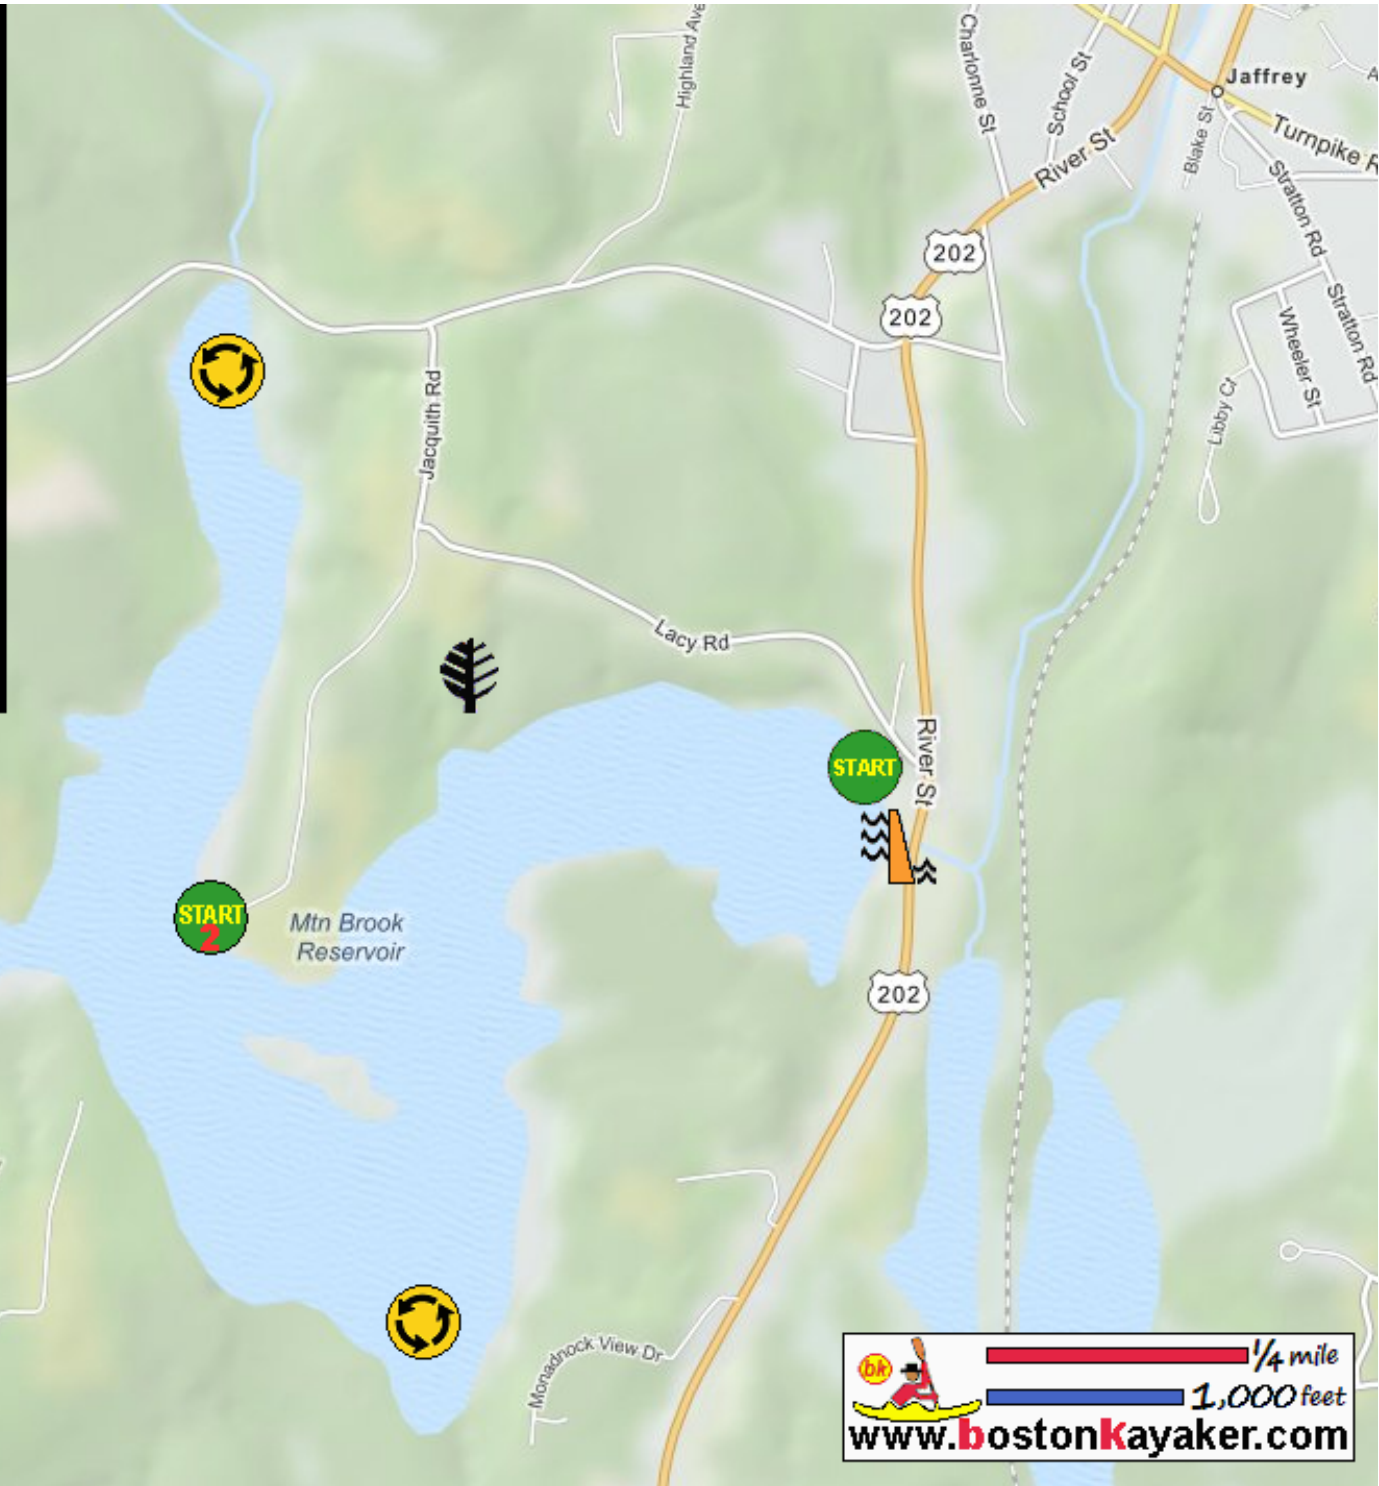

Kayaking on Mountain Brook Reservoir - in Jaffrey NH

Put in at Route 202 in Jaffrey NH.

Paddle around the Mountain Brook Reservoir arms and return.

Estimated round trip distance = 3+ miles

Mountain Brook Dam

Alternate put in at Jacquith Road.

Lacy Road Lot Town Forest