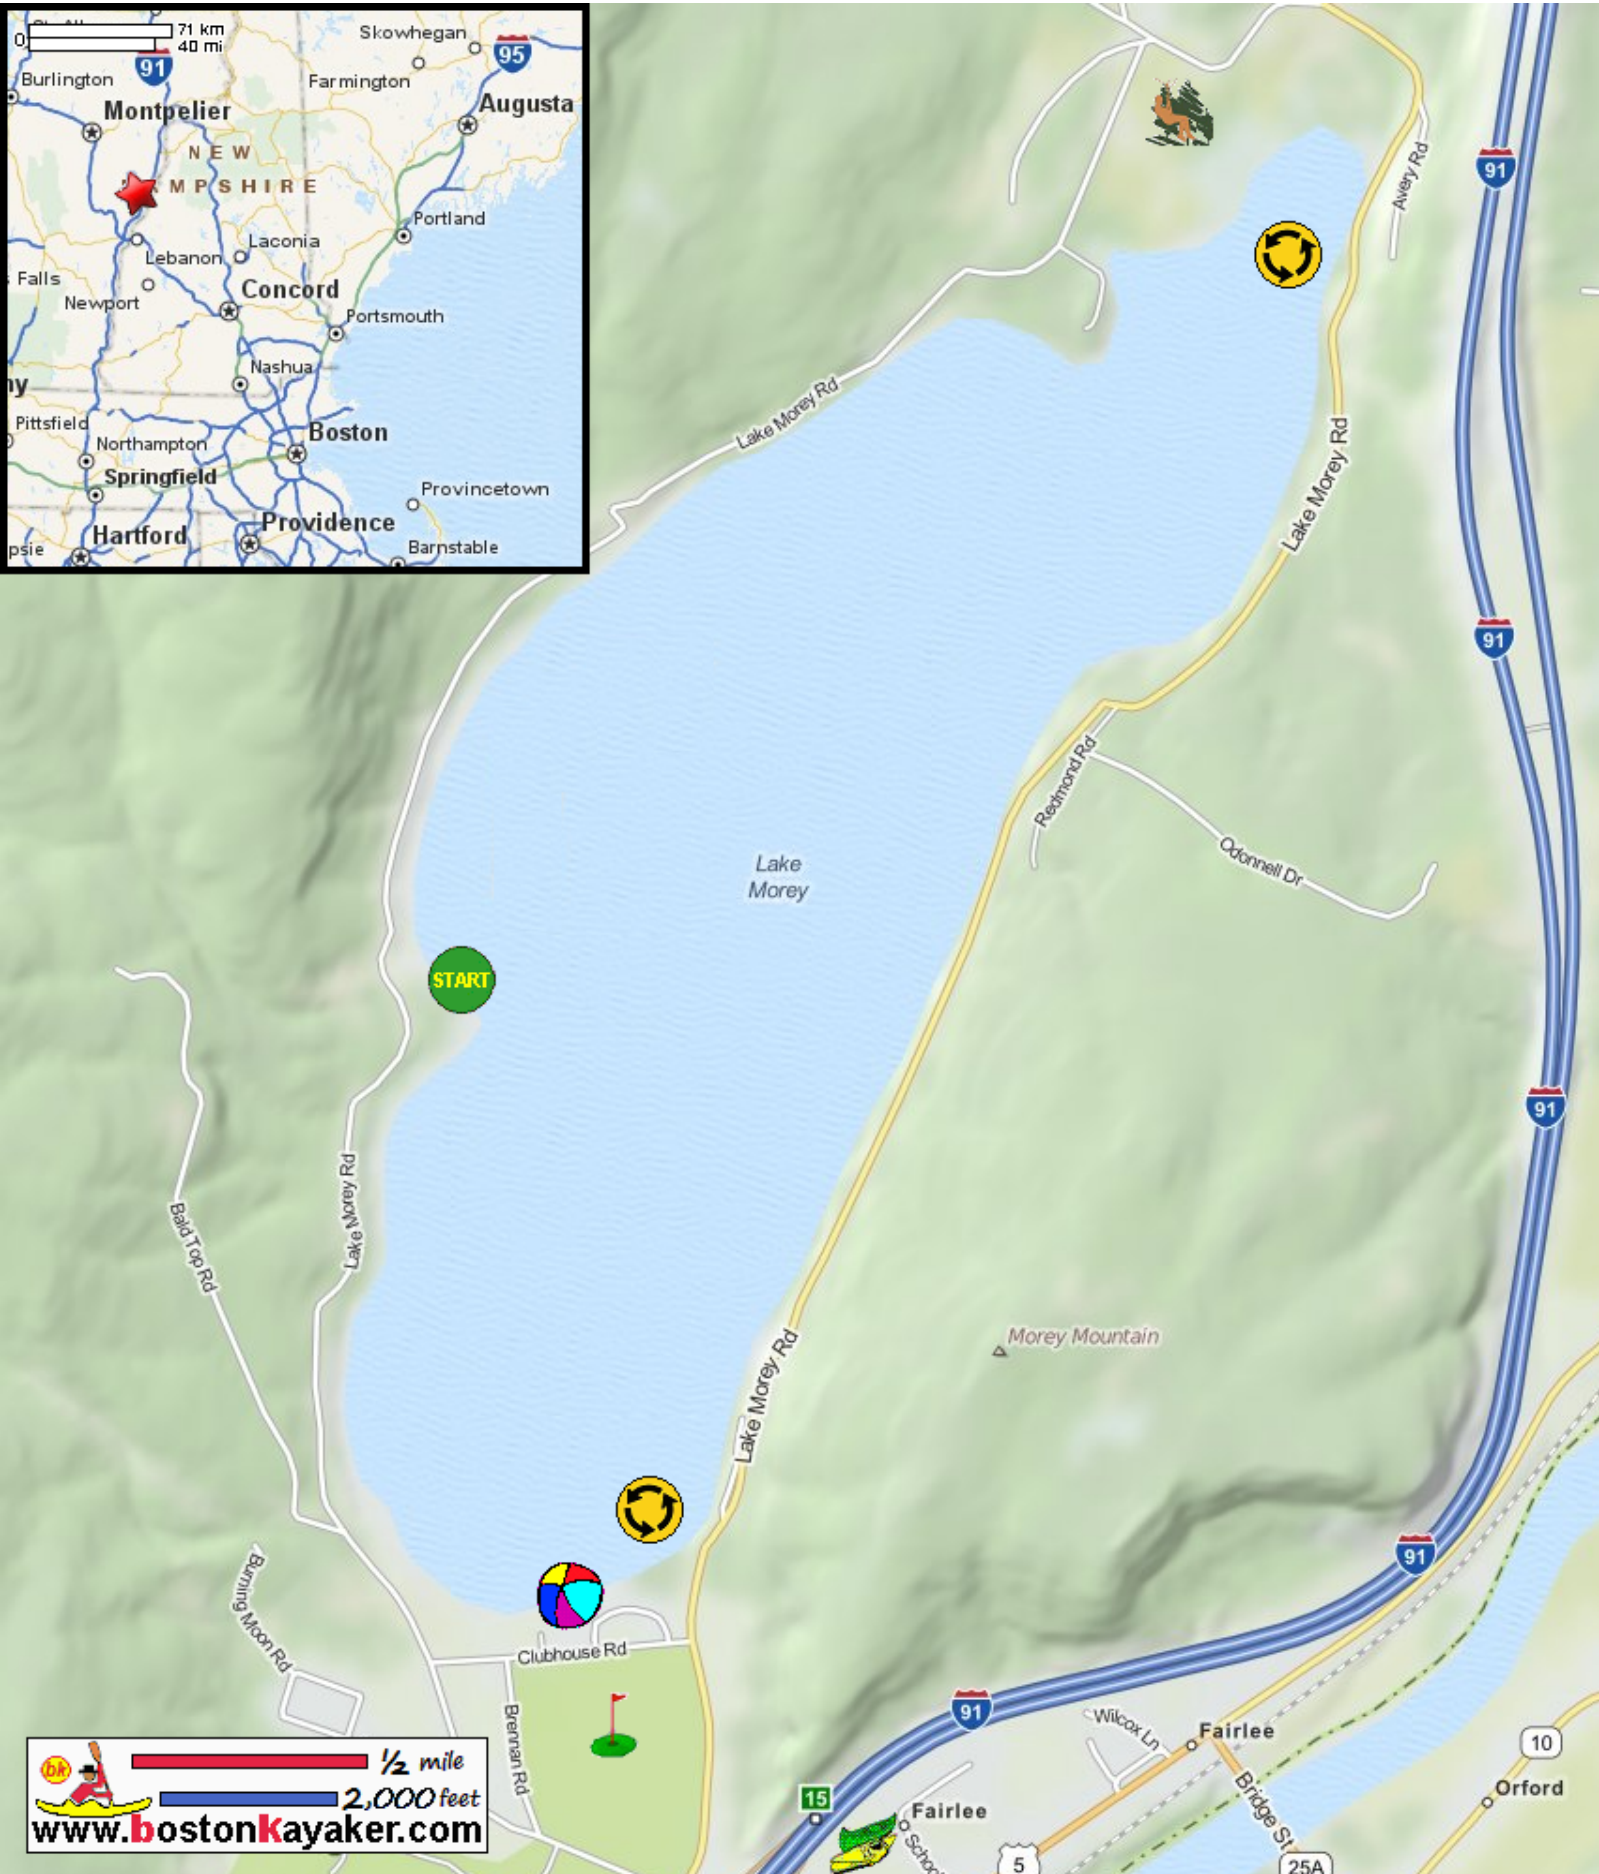

Kayaking on Lake Morey - in Fairlee VT

  1/2 mile
 2,000 feet
www.bostonkayaker.com

-  Put in at Lake Morey Road in Fairlee VT.
-  Paddle around Lake Morey and return.
-  Estimated round trip distance = 4+ miles
-  Public beach
-  Lake Morey Resort
-  Hulber Outdoor Center - ziplines and outfitter
-  Fairlee Marine kayak rentals