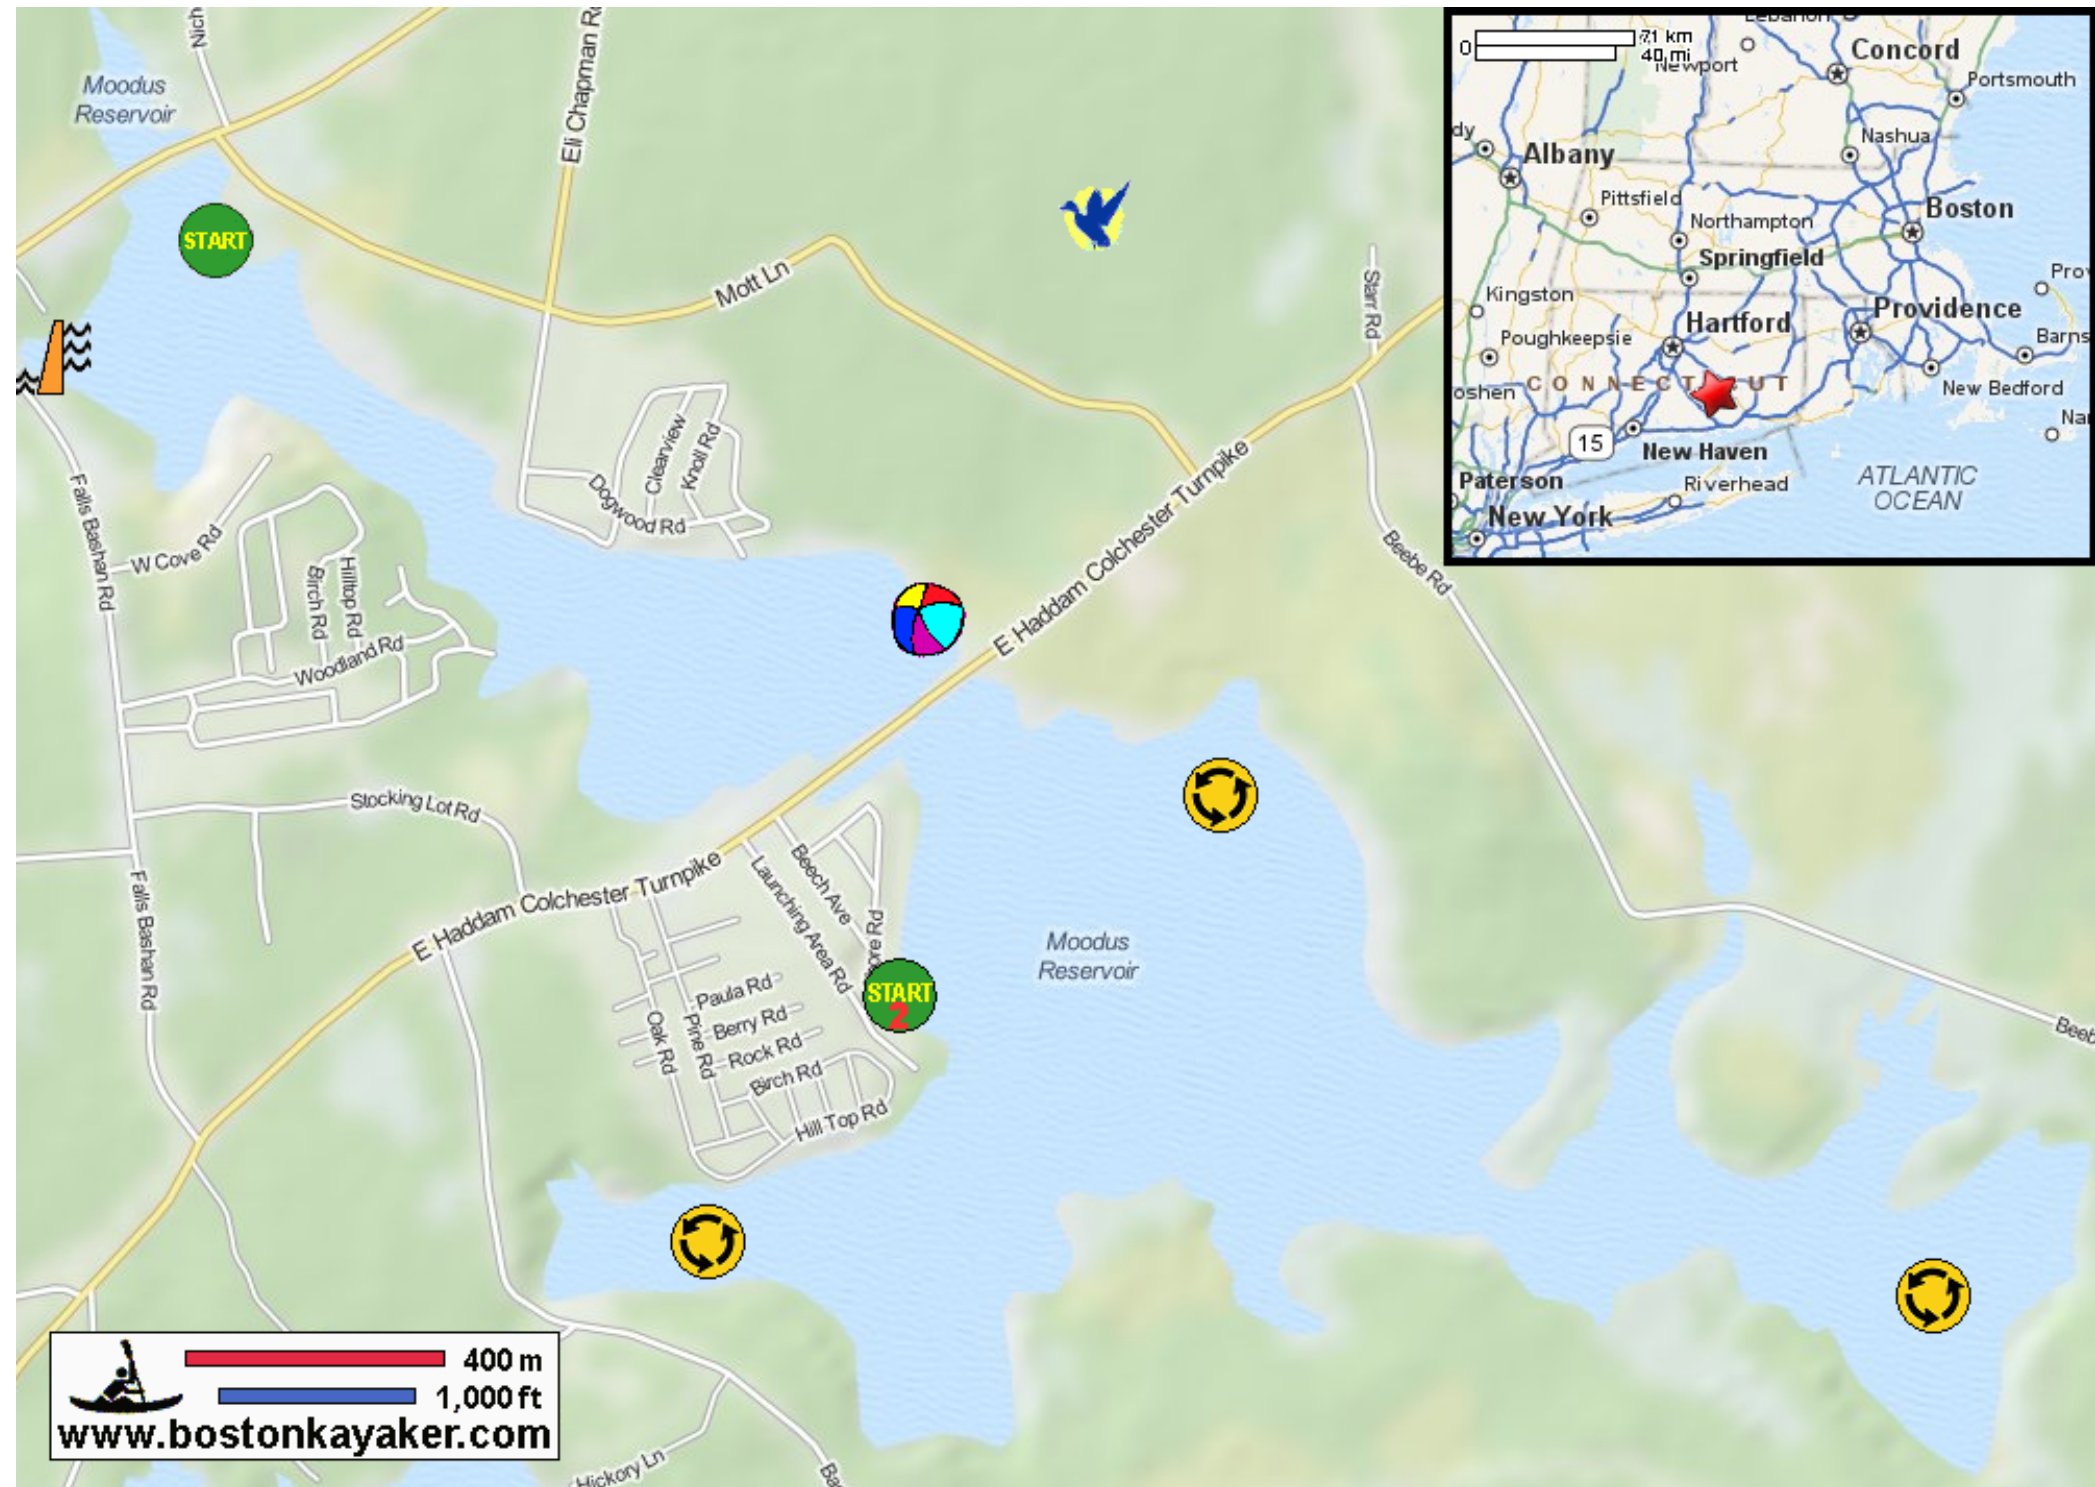

# Kayaking on Moodus Reservoir - in Moodus CT

-  Put in at Mott Lane in Moodus CT.
-  Paddle around Moodus Reservoir and return.
-  Estimated round trip distance = 7+ miles
-  Alternate put in at Shore Rd in East Haddam CT.
-  Babcock Pond Wildlife Area
-  Public beach
-  Moodus Dam