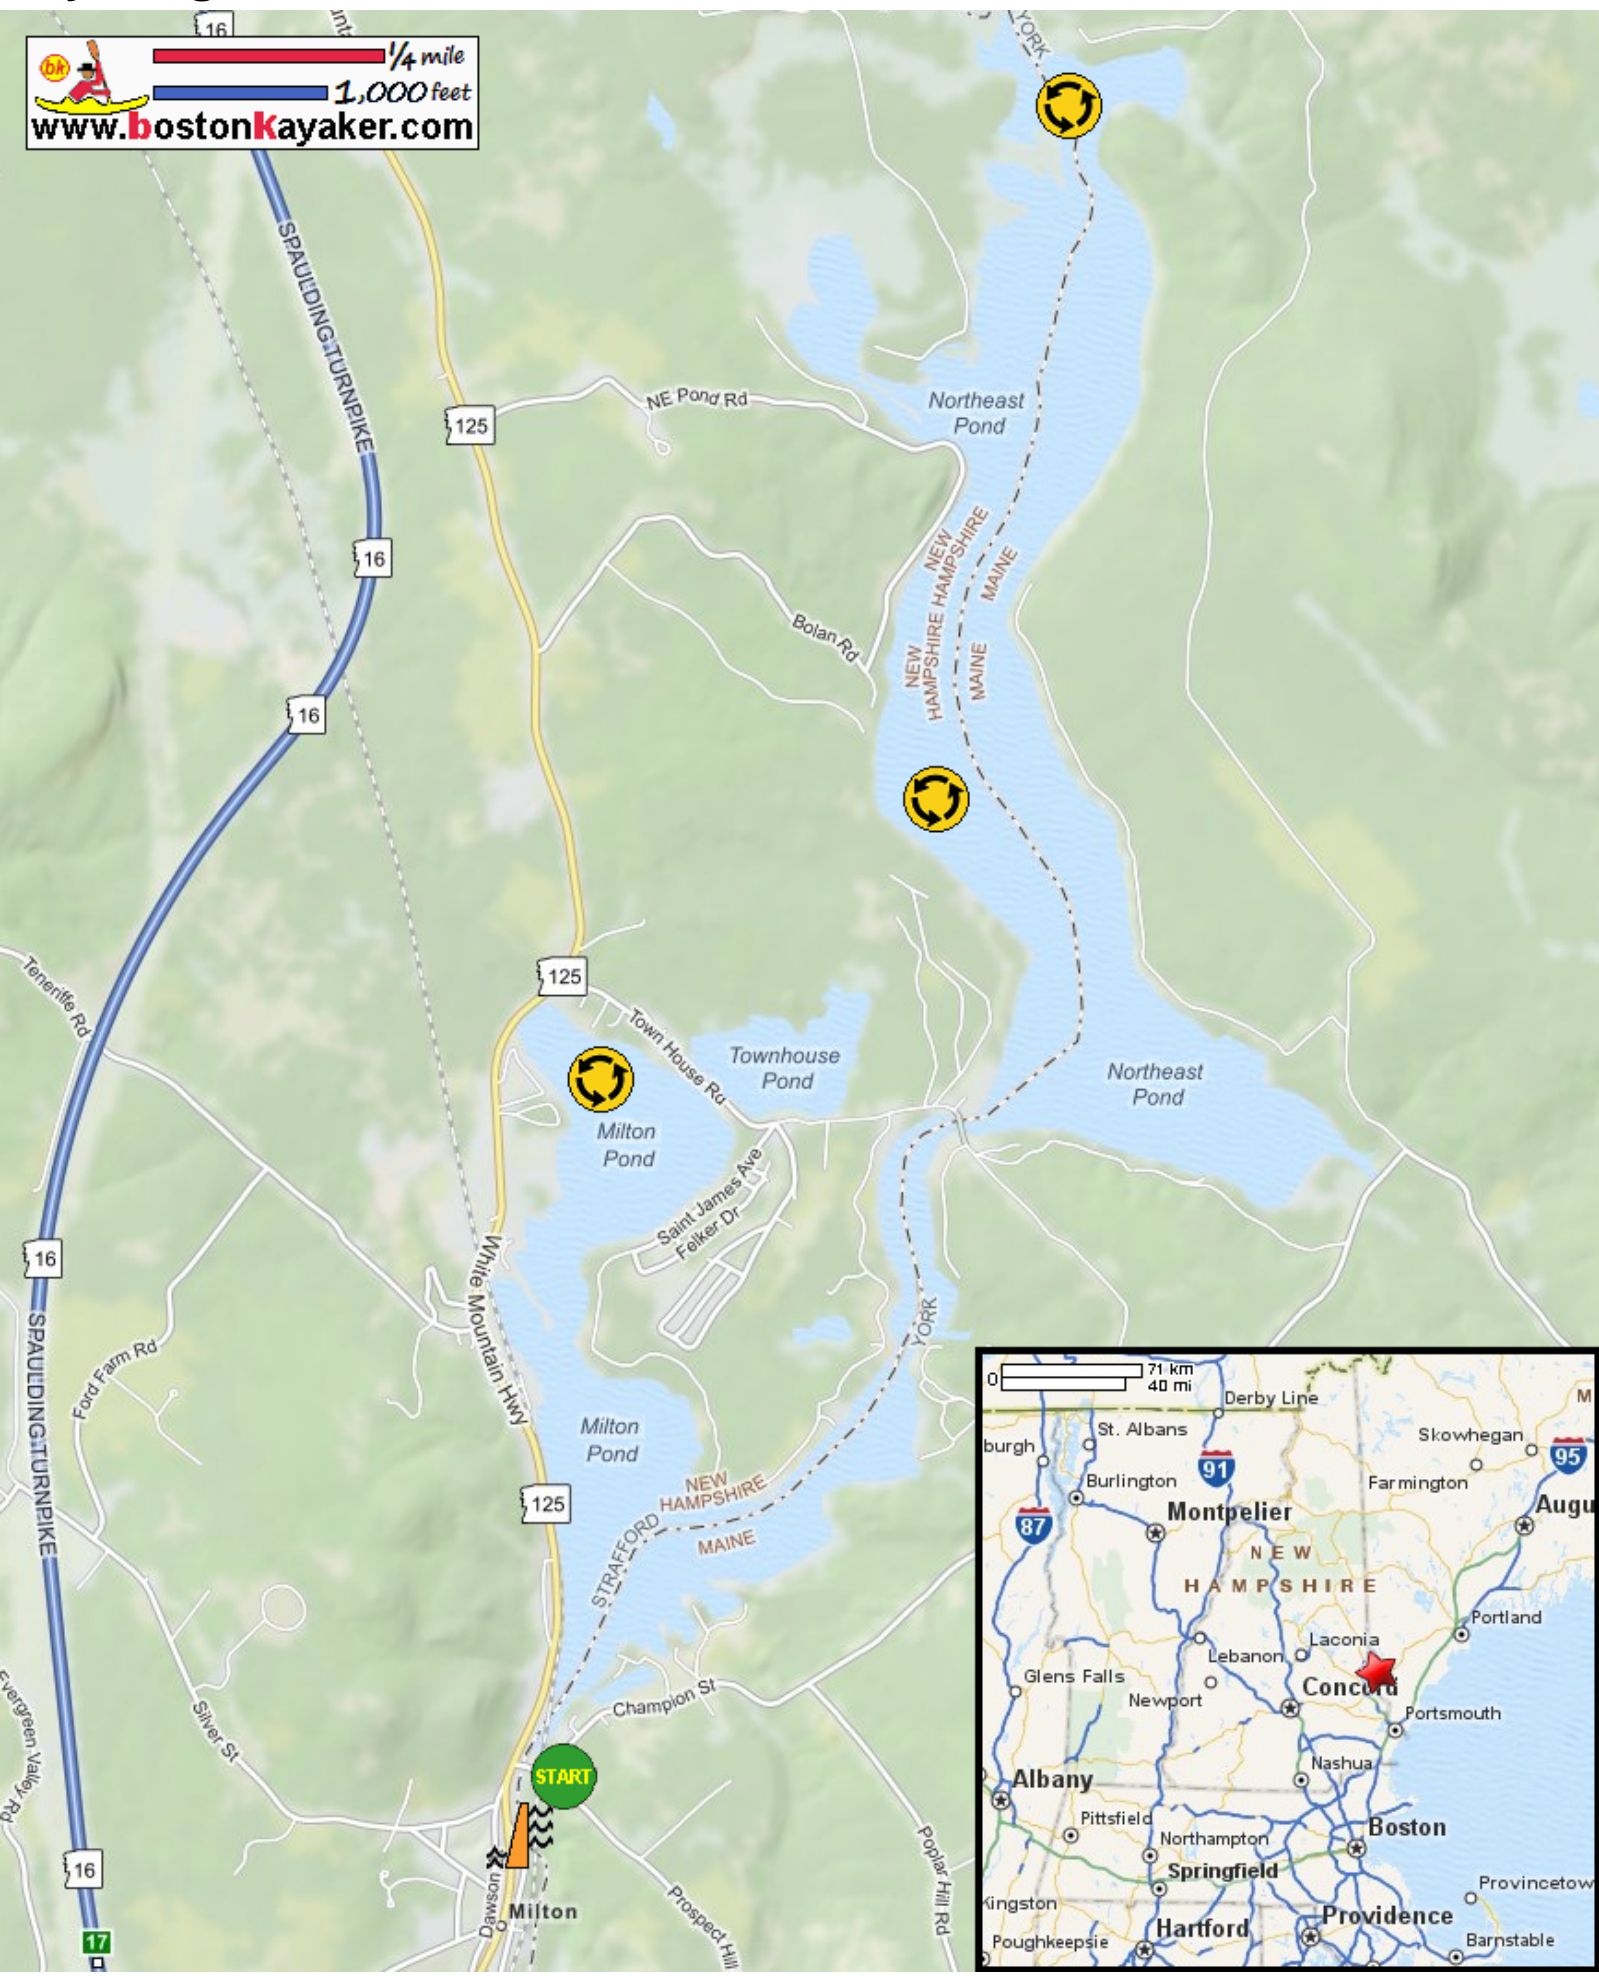

Kayaking on Milton Three Ponds - aka Milton, Townhouse, Northeast Ponds in Lebanon ME

1/4 mile
1,000 feet
www.bostonkayaker.com

- Put in at Prospect Hill Road in Lebanon ME.
- Paddle around the Milton Three Ponds and return.
- Estimated round trip distance = 6+ miles
- Milton Three Ponds Dam