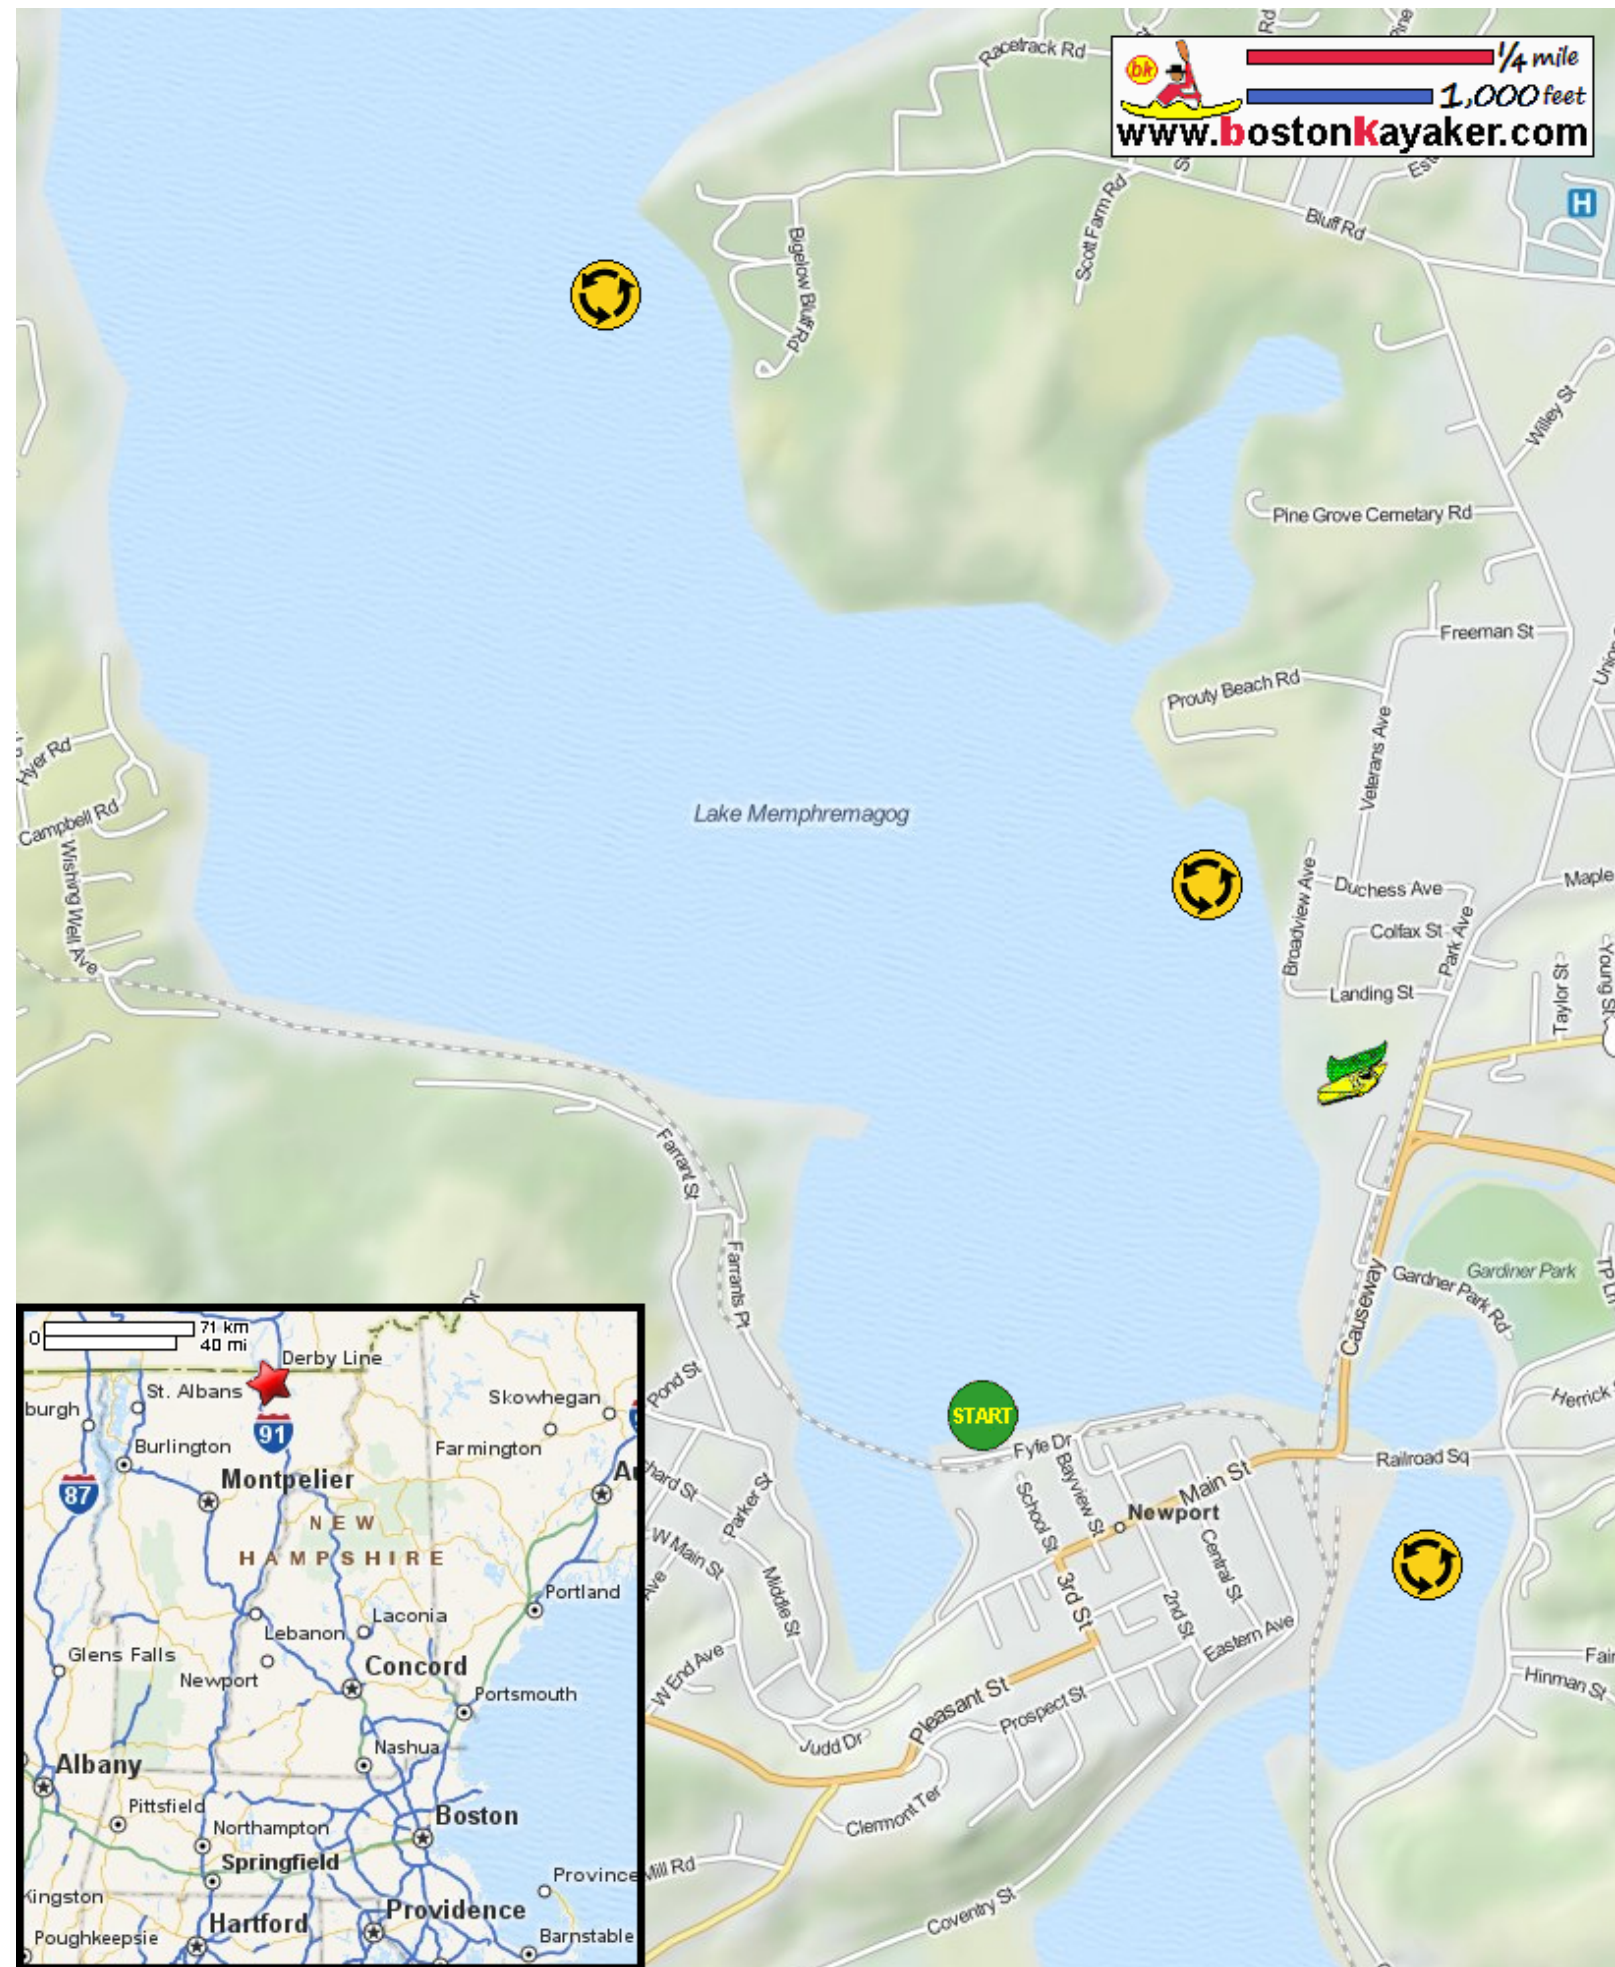

Kayaking on Lake Memphremagog - in Newport VT

1/4 mile
1,000 feet
www.bostonkayaker.com

Put in at Fyle Drive in Newport VT.

Paddle around south east of Lake Memphremagog and return.

Estimated round trip distance = 5+ miles

The Great Outdoors kayak rental