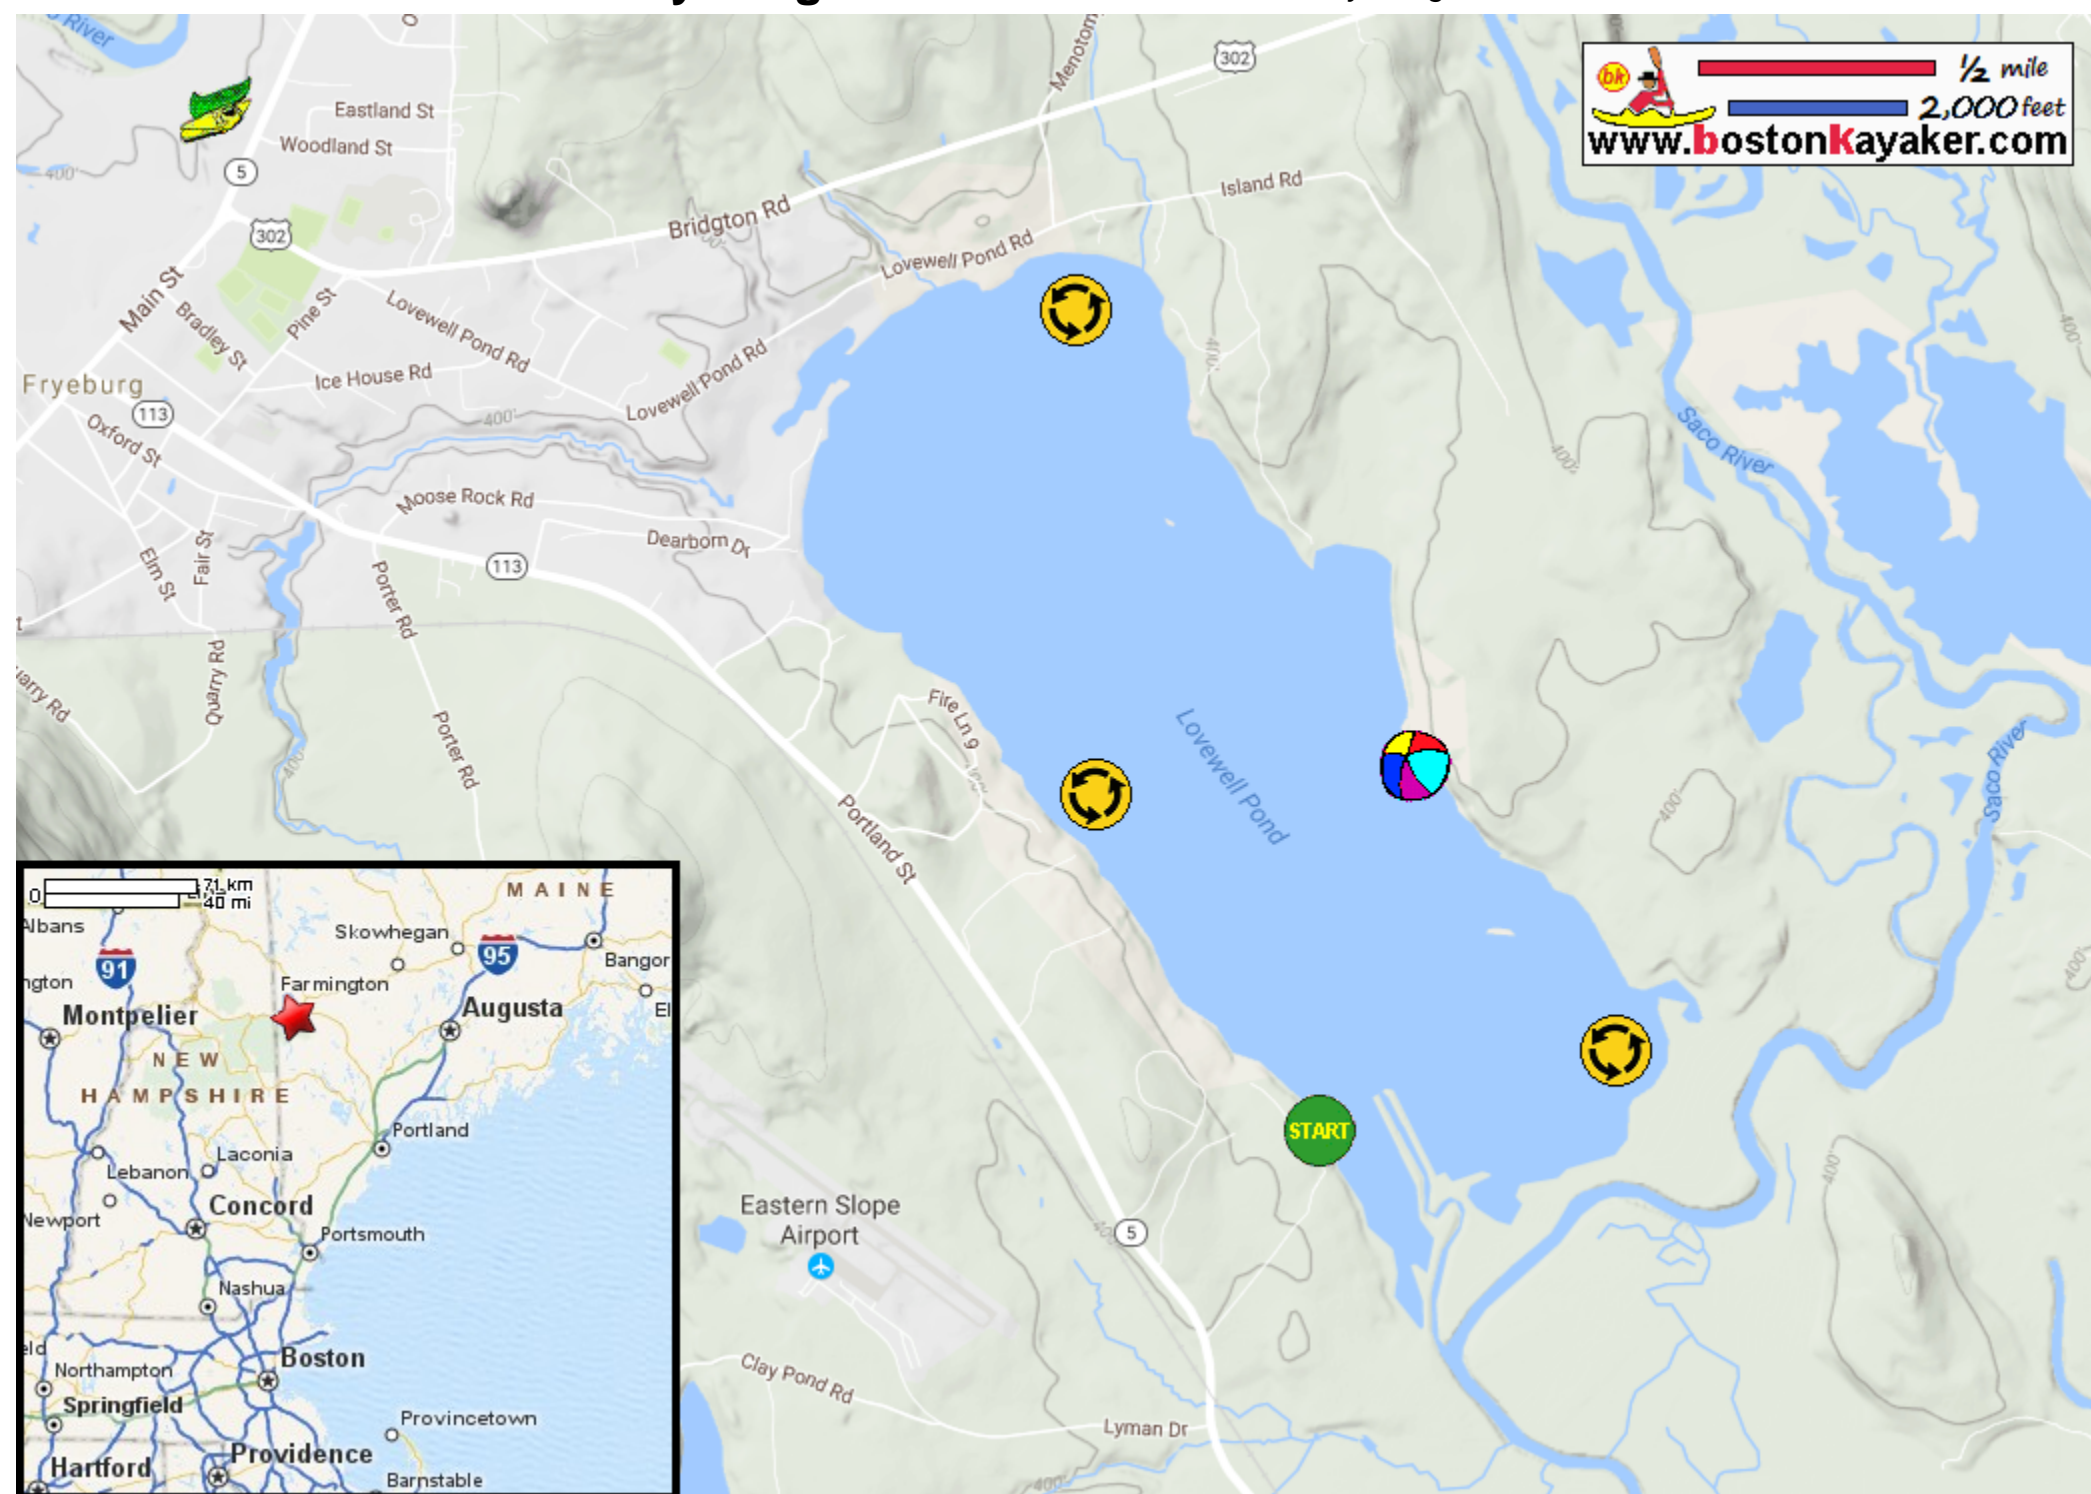

Kayaking on Lovell Pond - in Fryeburg ME

1/2 mile
2,000 feet
www.bostonkayaker.com

Put in at Fire Lane 14 in Fryeburg ME.

Paddle around Lovell Pond and return.

Estimated round trip distance = 3.5+ miles

Sandy beach

Saco River Canoe and Kayak rentals