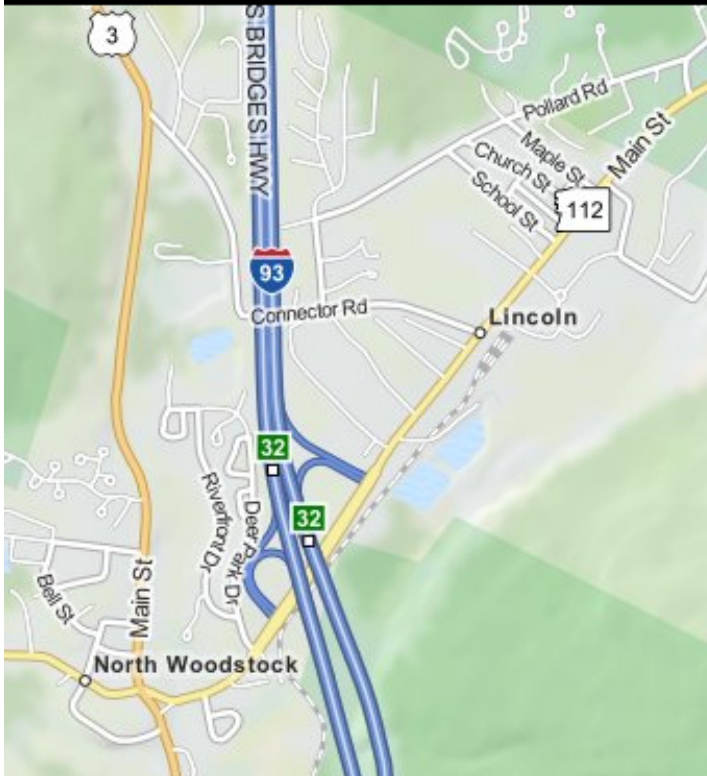

# Snowshoeing on Loon Mountain - in Lincoln NH

 1/2 mile  
 2,000 feet  
[www.bostonkayaker.com](http://www.bostonkayaker.com)

-  Check in at the Adventure Center on Loon Mountain Road in Lincoln NH.
-  Take ski lift gondola to the summit of Loon Mountain.
-  Snowshoe on Loon Mountain.
-  Estimated elapse time = 3 hours
-  Loon Mountain Ski Resort
-  This is a strictly guided activity.