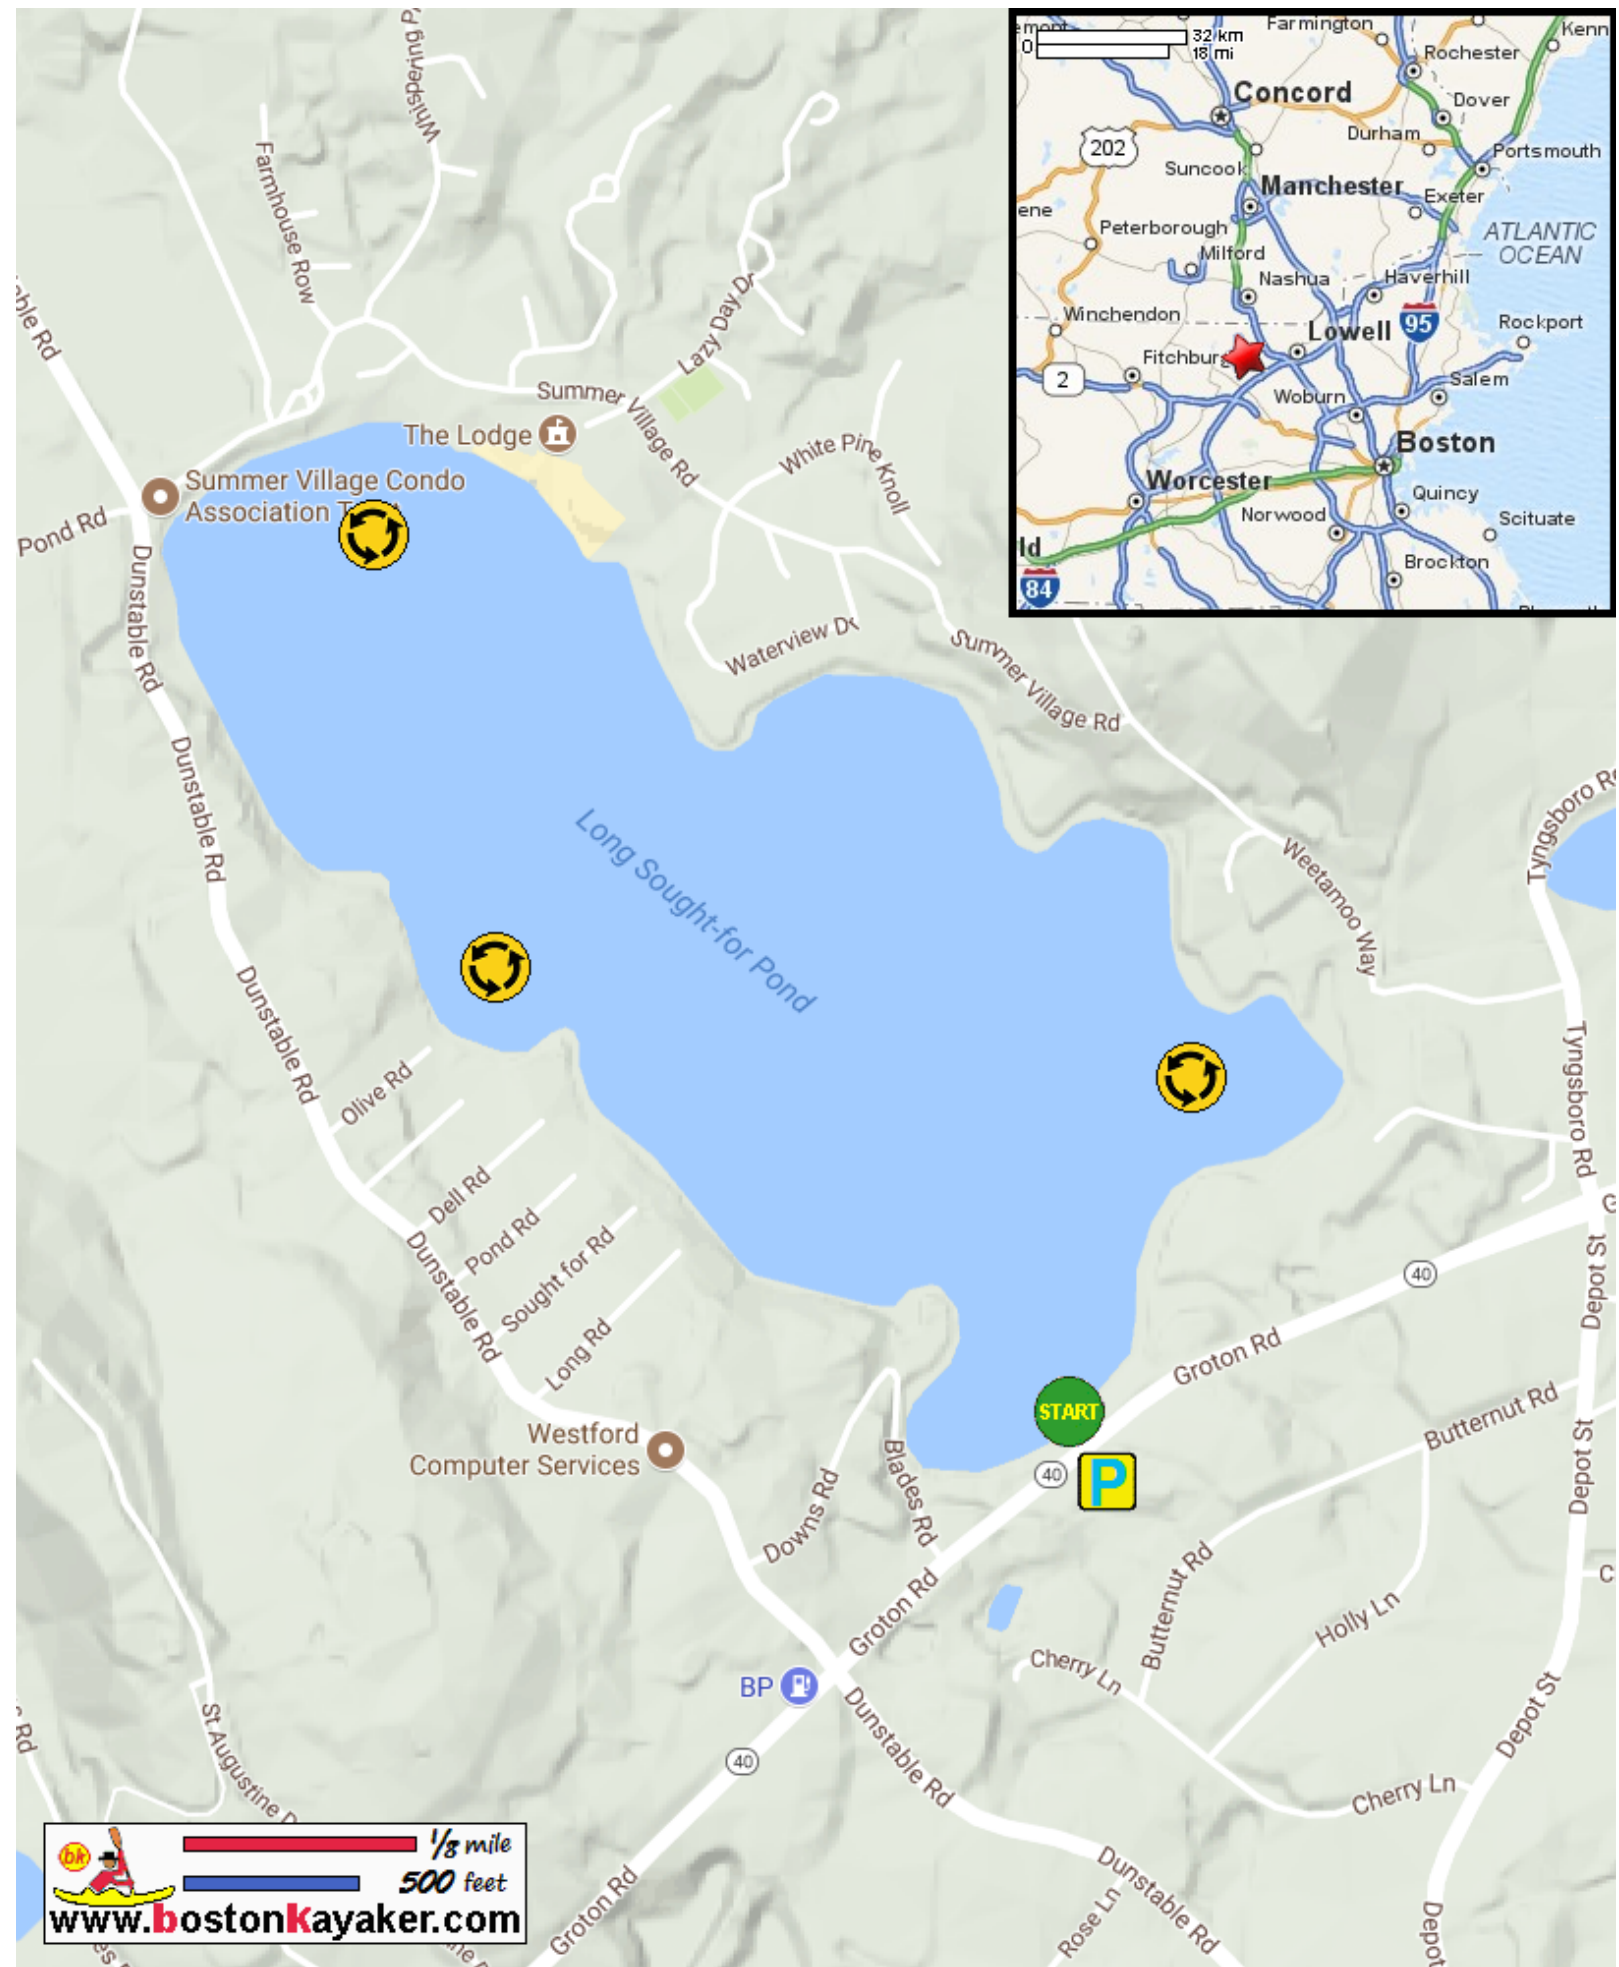

# Kayaking on Long Sought-For Pond - in Westford MA

  
[www.bostonkayaker.com](http://www.bostonkayaker.com)

**START** Put in at Route 40 / Groton Road in Westford MA.

 Paddle around Long Sought-For Pond and return.

 Estimated round trip distance = 1.5 miles

 Parking area