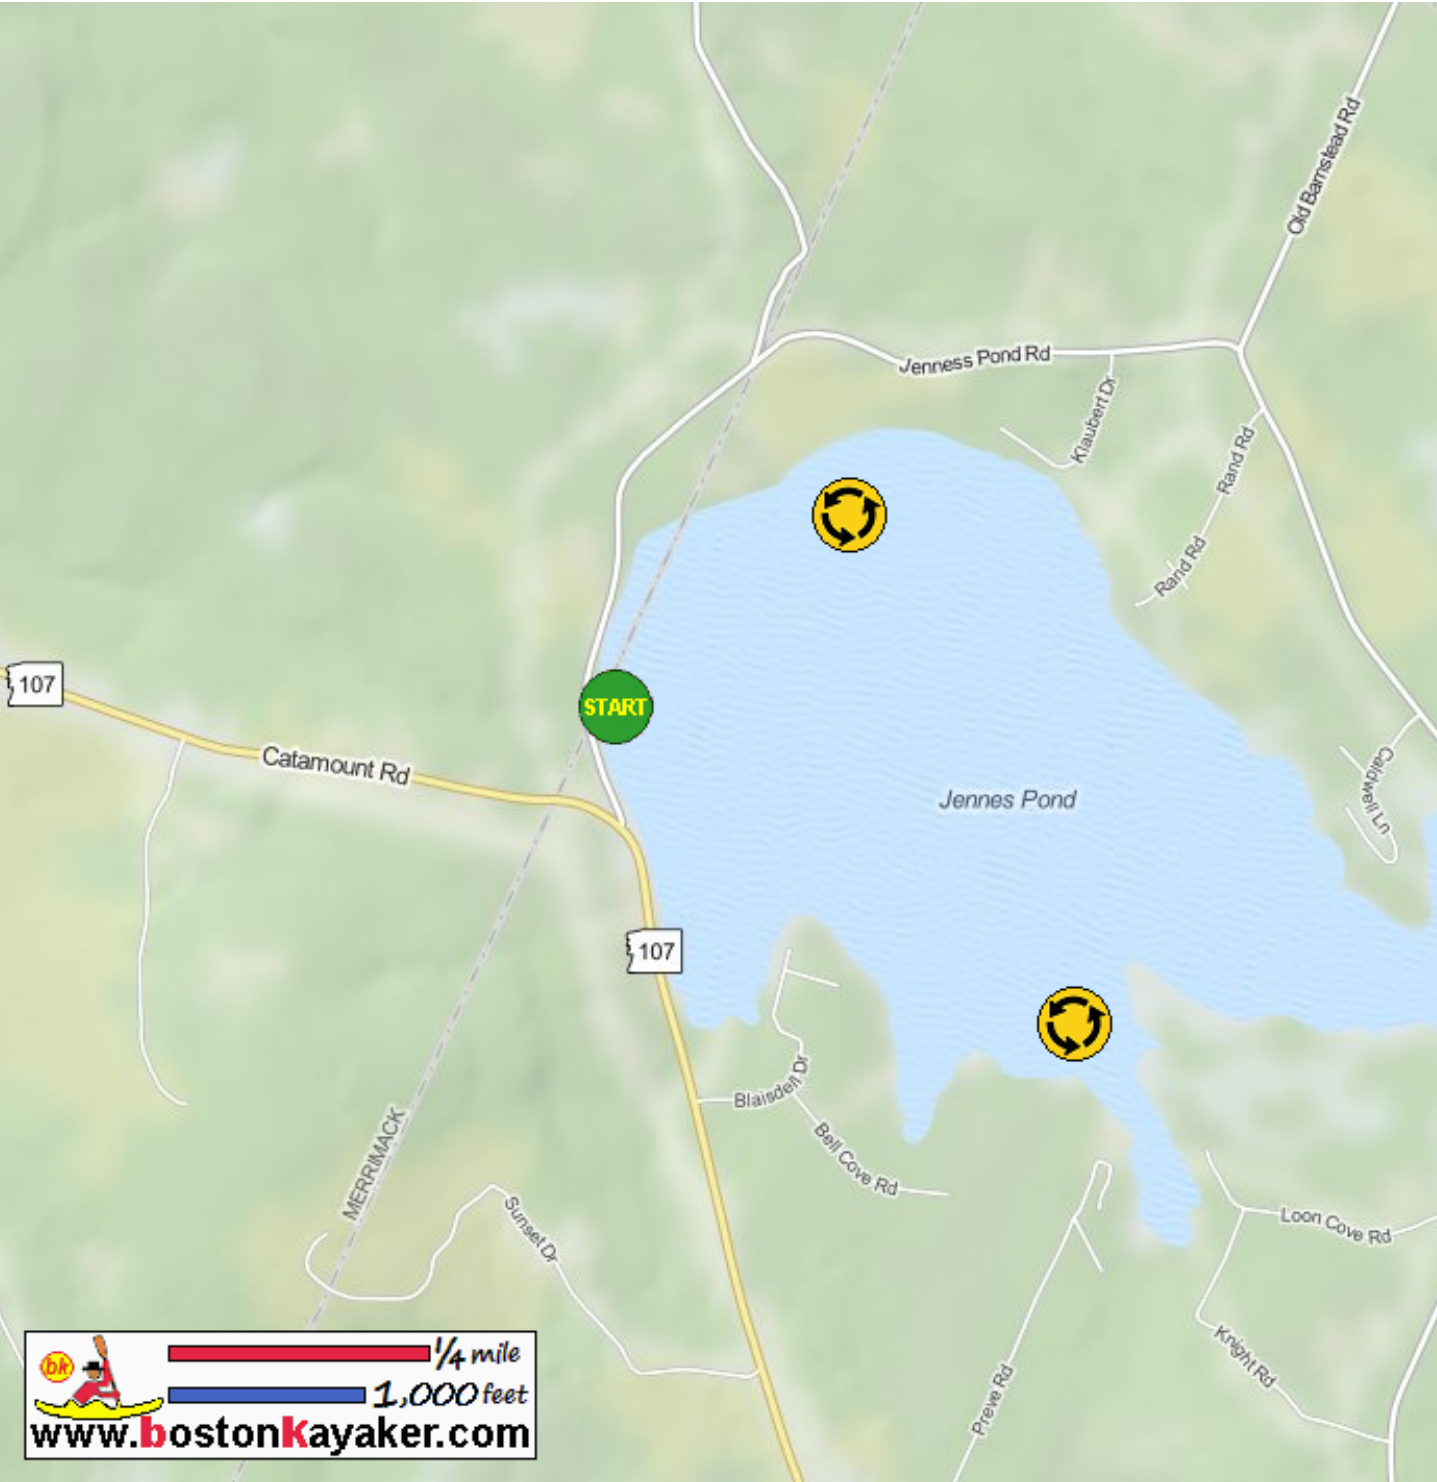

Kayaking on Jennes Pond - in Pittsfield NH

  1/4 mile
 1,000 feet
www.bostonkayaker.com

 Put in at Jennes Pond Road in Pittsfield NH.

 Paddle around Jennes Pond and return.

 Estimated distance = 2.2+ miles