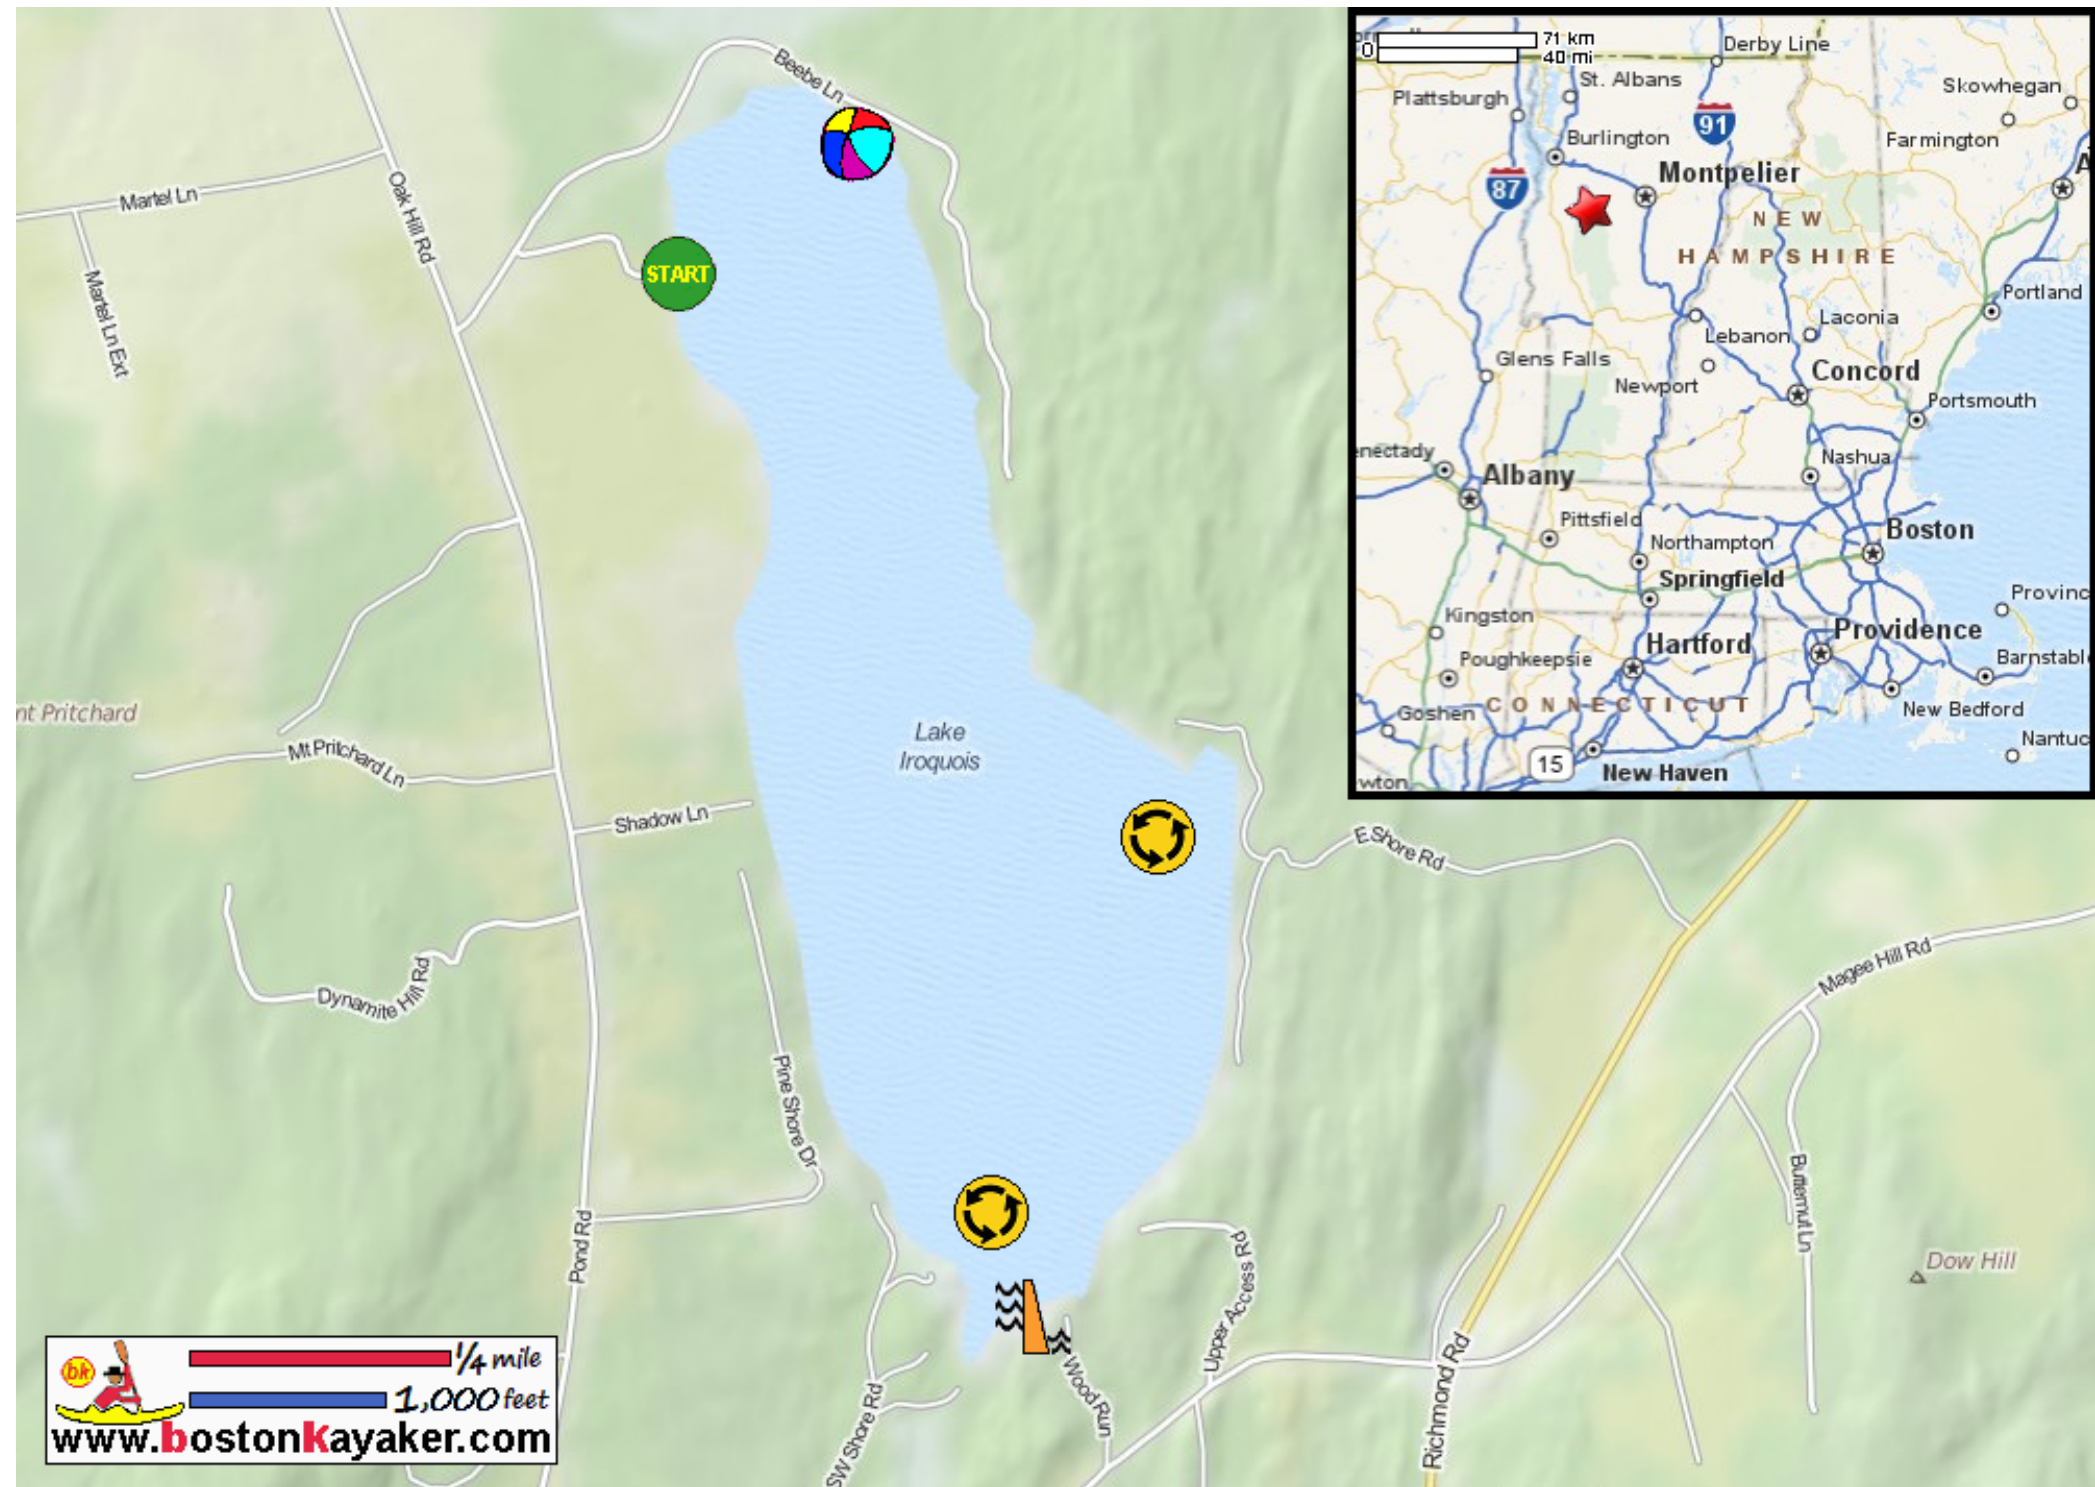

Kayaking on Lake Iroquois - in Barton VT

 1/4 mile
 1,000 feet
www.bostonkayaker.com

-  Put in at ramp off Beebe Lane in Williston VT.
-  Paddle around Lake Iroquois and return.
-  Estimated round trip distance = 2+ miles
-  Town beach and recreation area - fee\$ apply
-  Lake Iroquois Dam