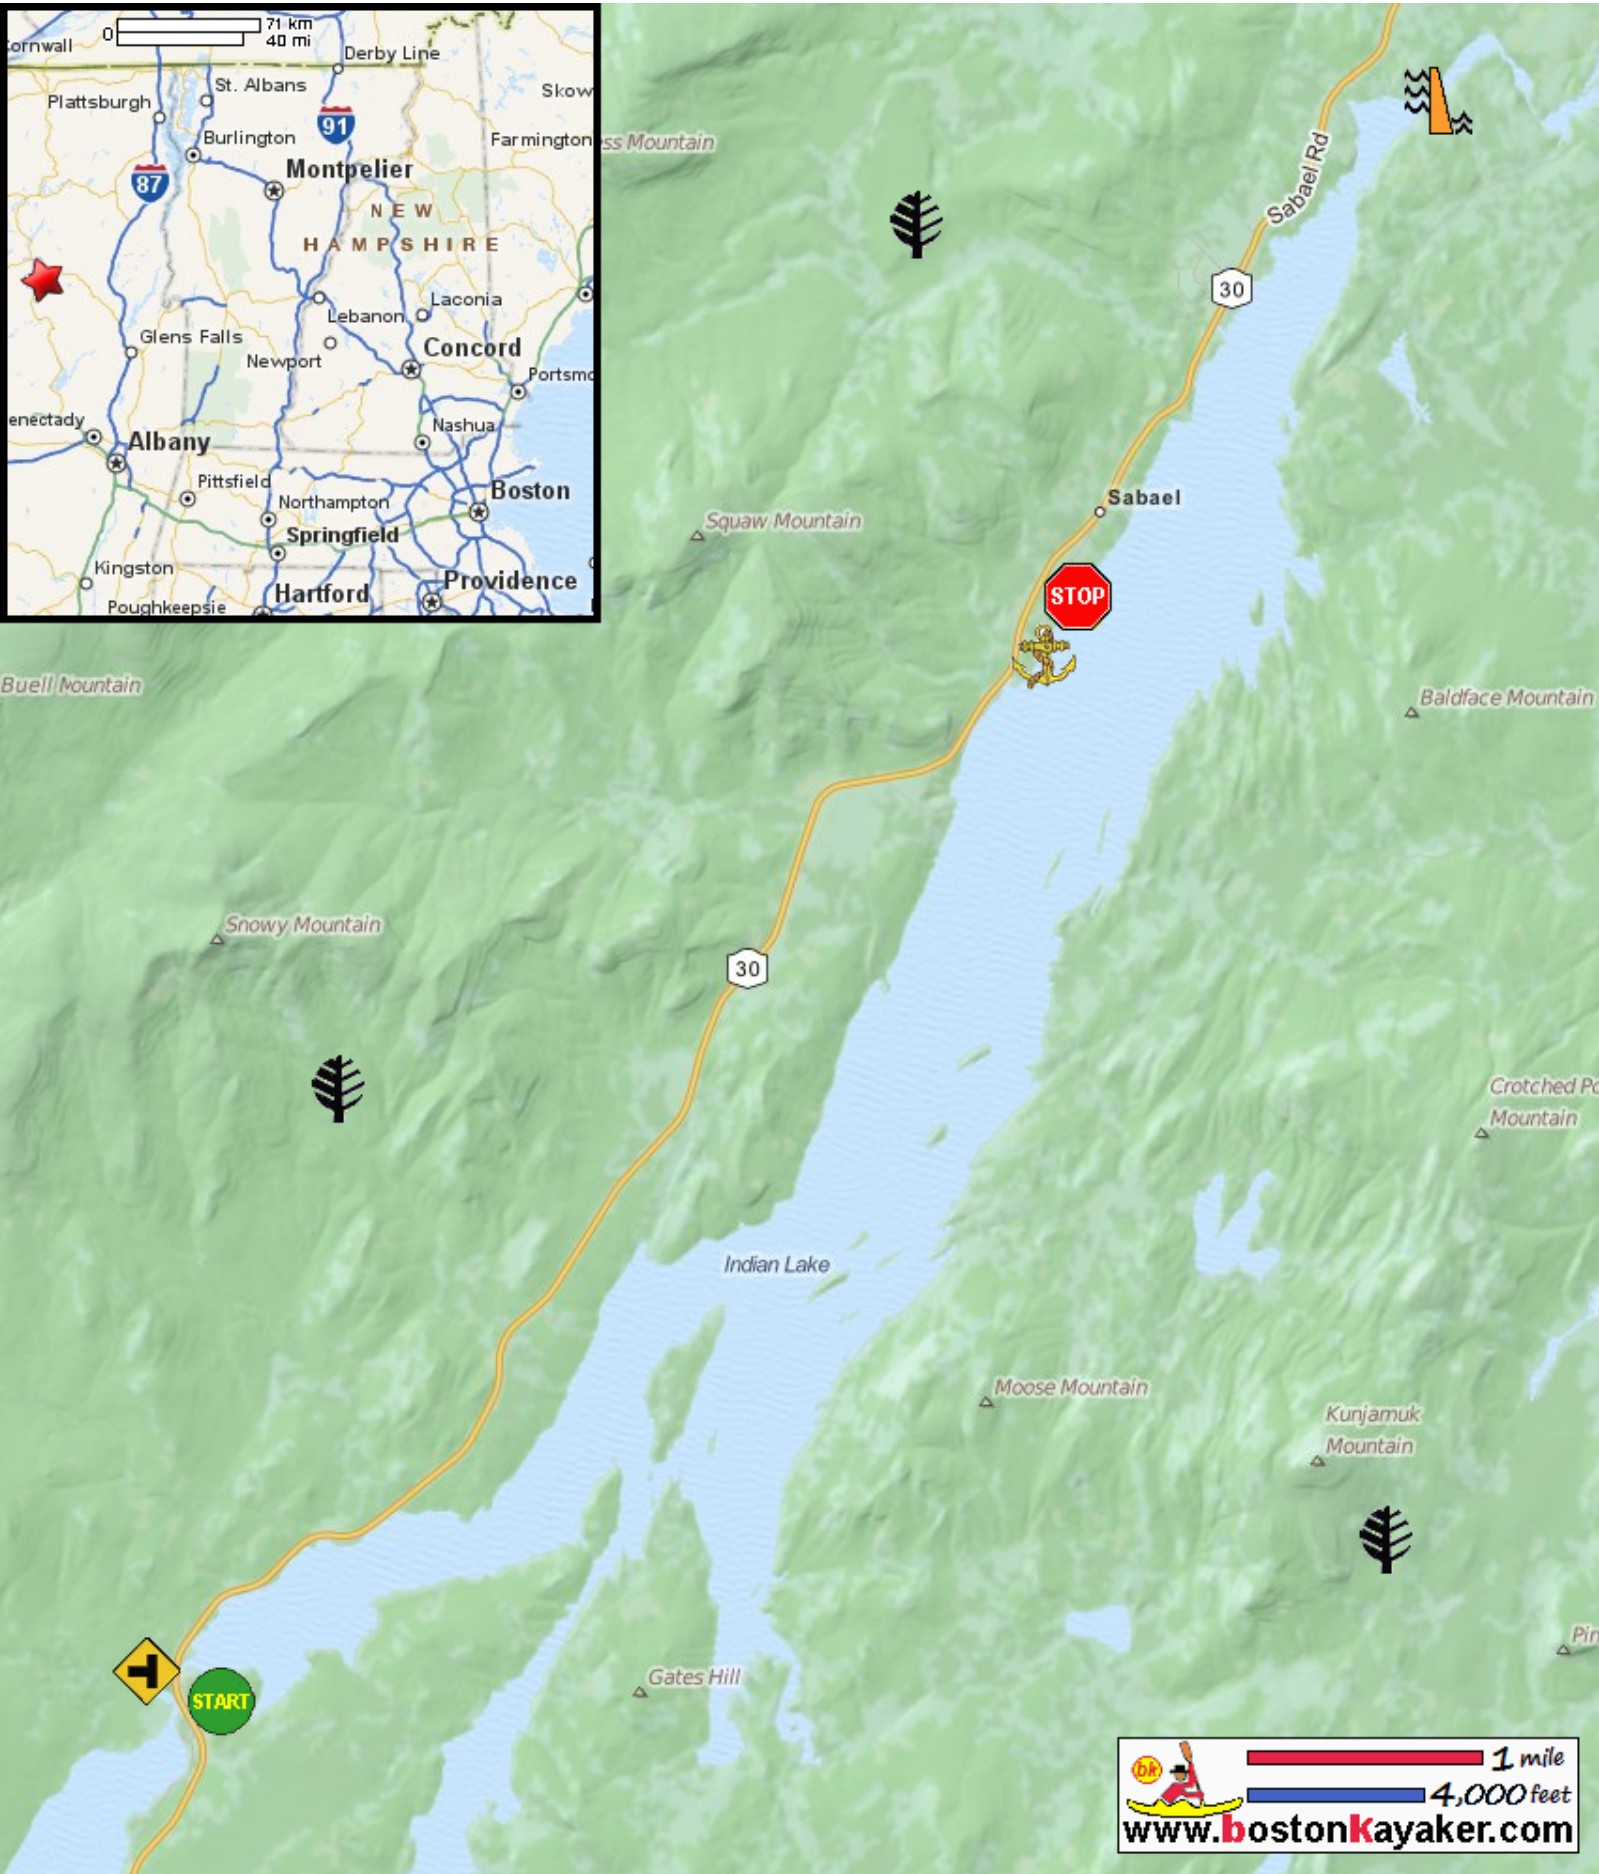

Kayaking on Indian Lake - from Lake Pleasant NY to Indian Lake NY

Put in at Route 30 state ramp in Lake Pleasant NY.

Lewey Lake enters on left under Route 30.

Take out at Lakeshore Drive (private) in Indian Lake NY.

Adirondack State Park

Estimated distance = 8+ miles

Indian Lake Marina

Indian Lake Dam