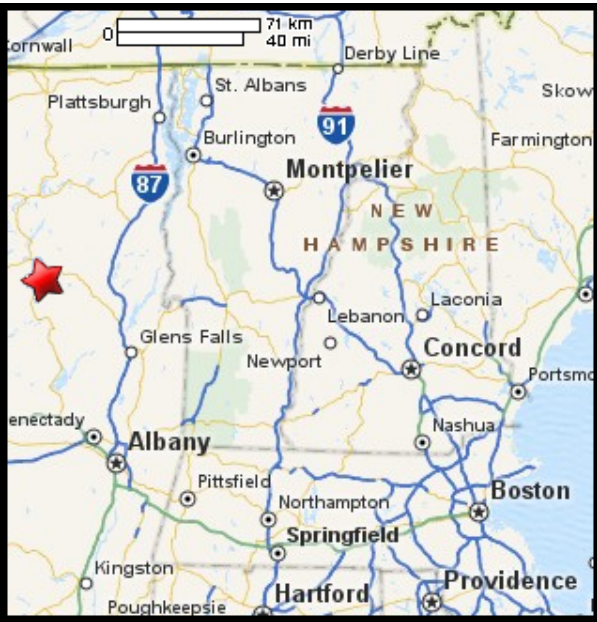

Kayaking on Indian Lake - from Lake Pleasant NY to Indian Lake NY

Put in at Route 30 state ramp in Lake Pleasant NY.

Lewey Lake enters on left under Route 30.

Take out at Lakeshore Drive (private) in Indian Lake NY.

Adirondack State Park

Estimated distance = 8+ miles

Indian Lake Marina

Indian Lake Dam