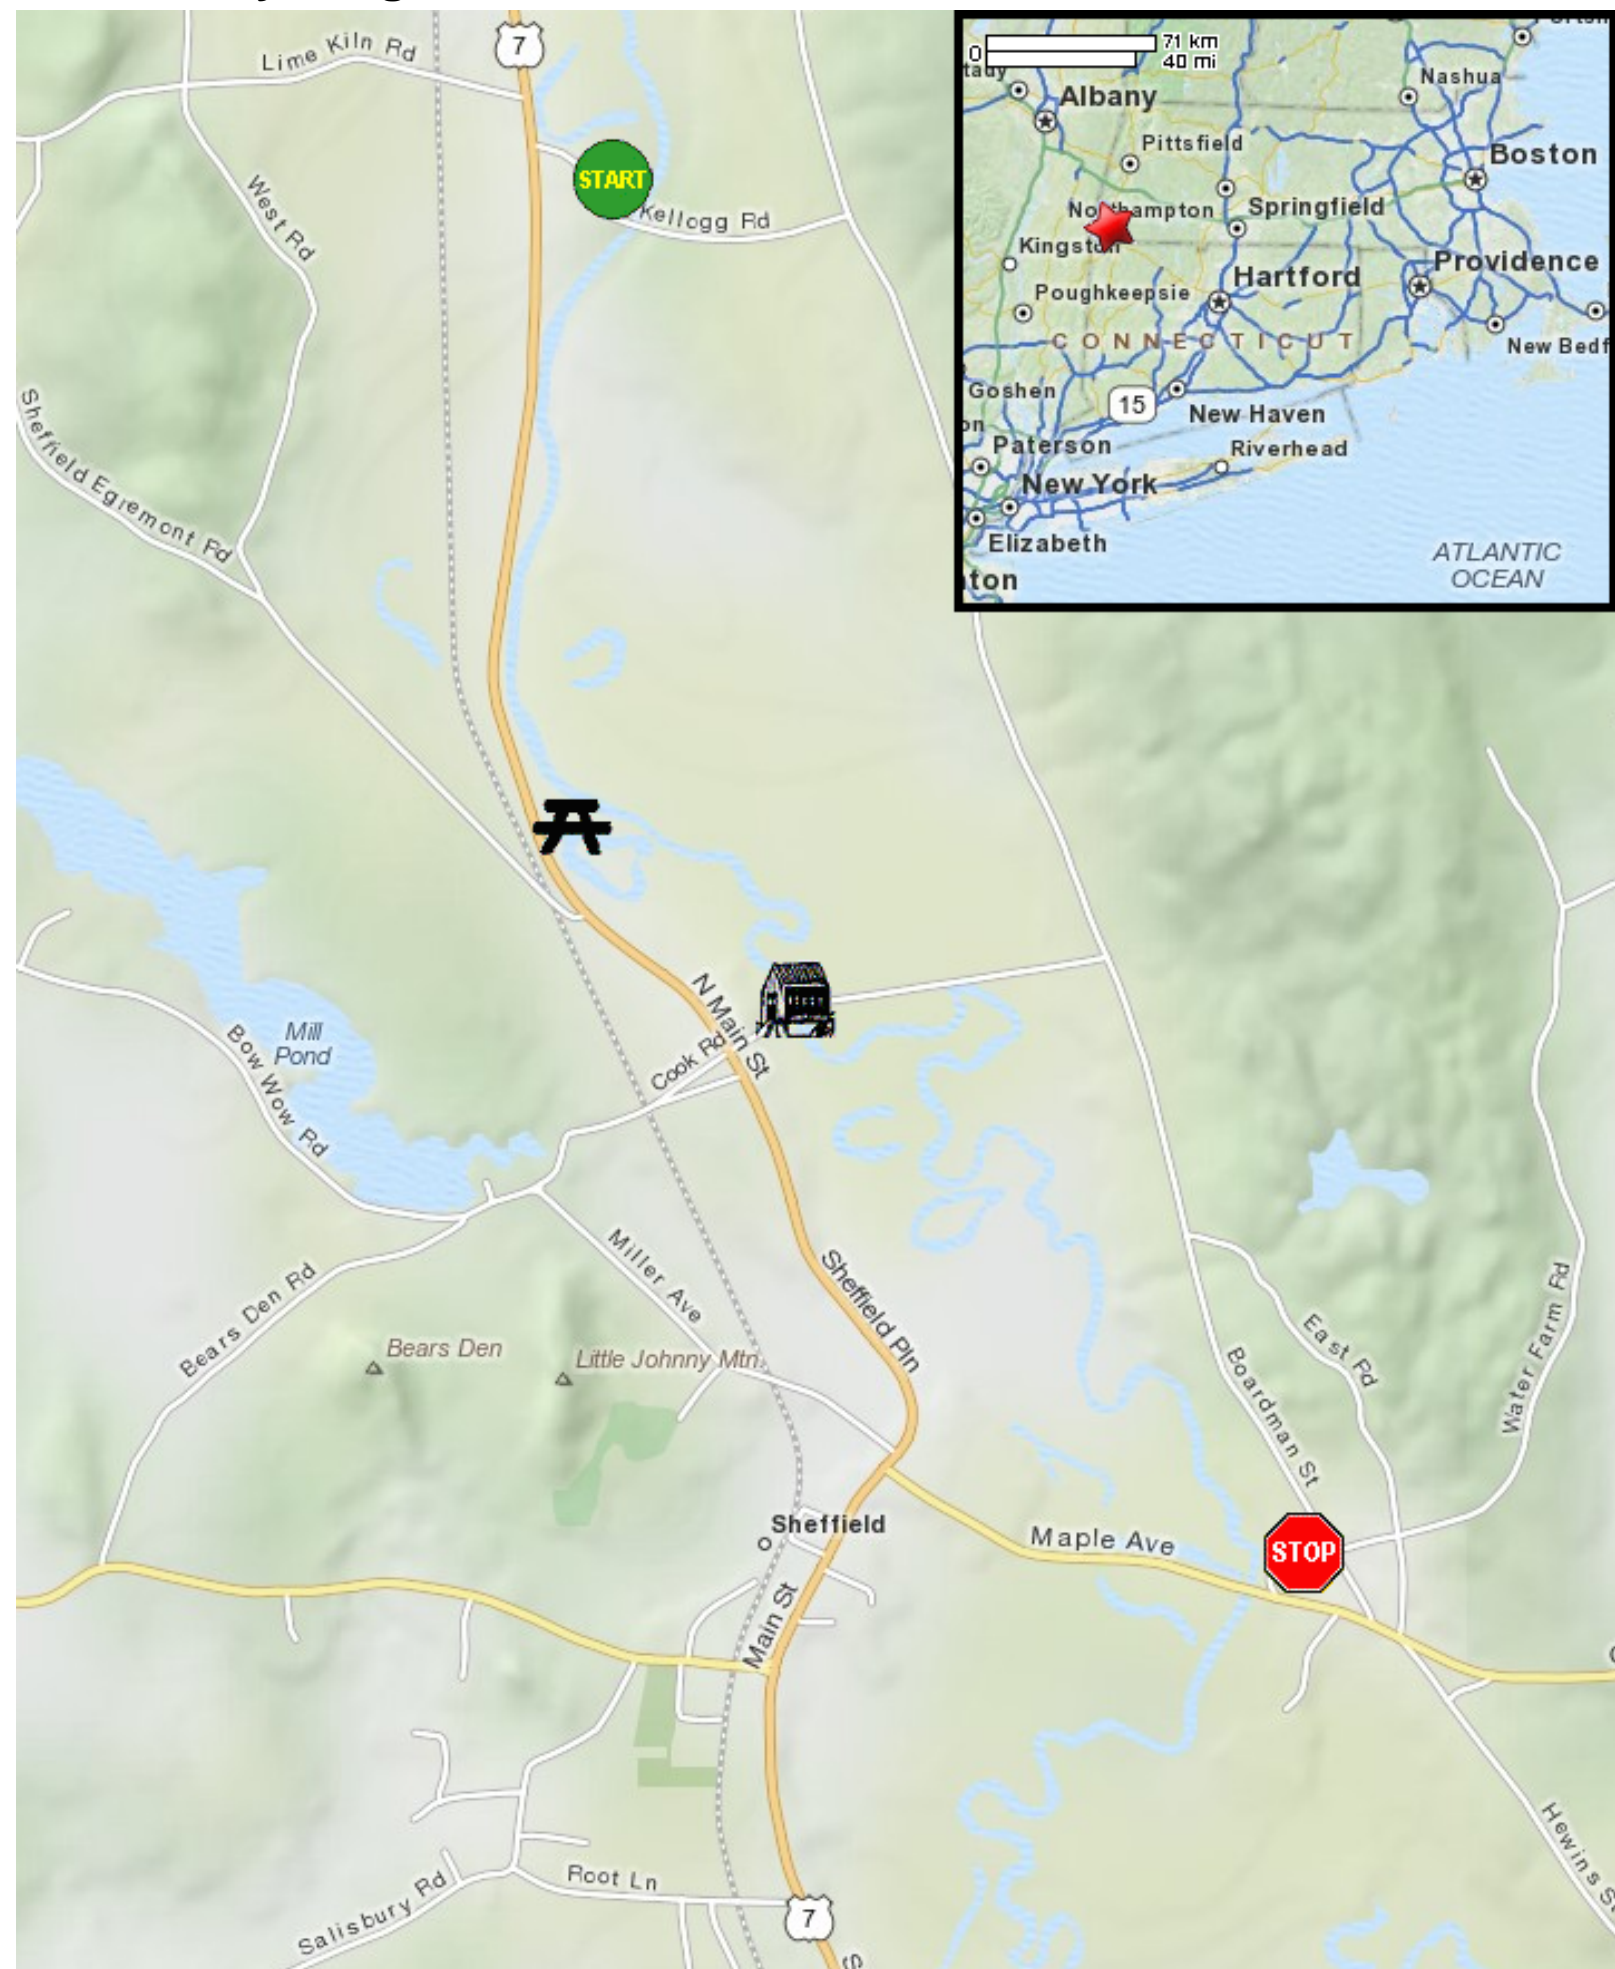

Kayaking on Housatonic River - in Sheffield MA (from Kellogg Road)

Put in at Kellogg Road in Sheffield MA.

Take out at Water Farm Road in Sheffield MA.

Estimated distance = 4 miles

Sheffield Covered Bridge

Rest area