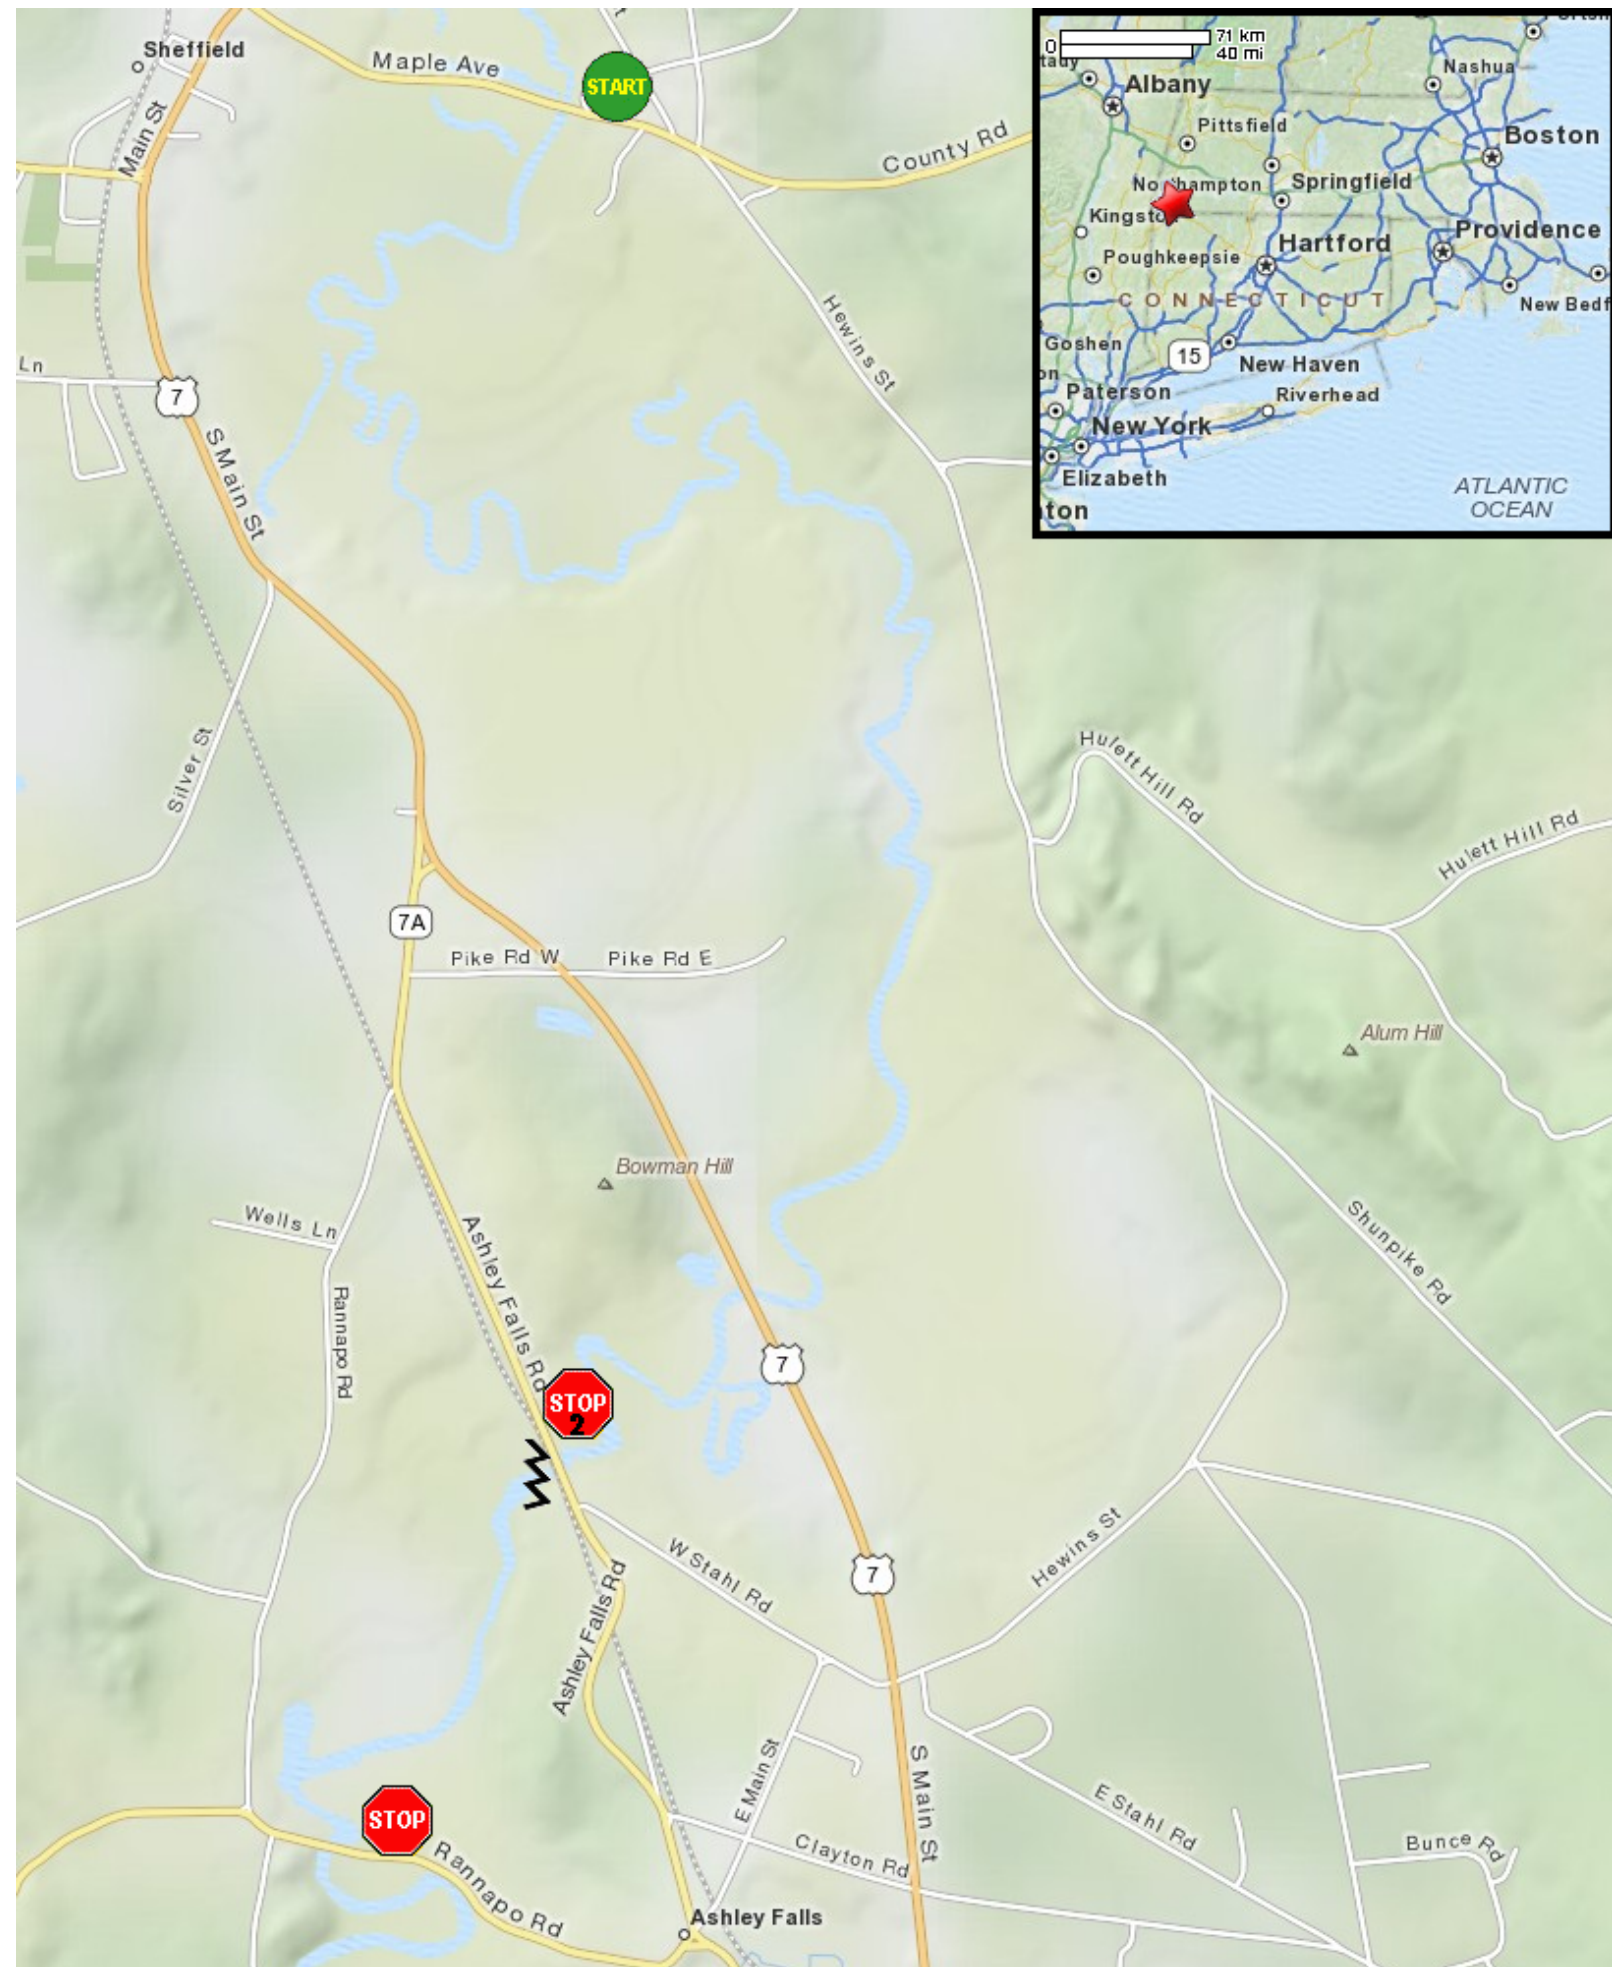

# Kayaking on Housatonic River - from Sheffield MA to Ashley Falls MA

- Put in at Maple Road in Sheffield MA.
- Take out at Rannapo Road in Ashley Falls MA.
- Estimated distance = 7.5 miles
- Riffles
- Alternate take out at Route 7A bridge.