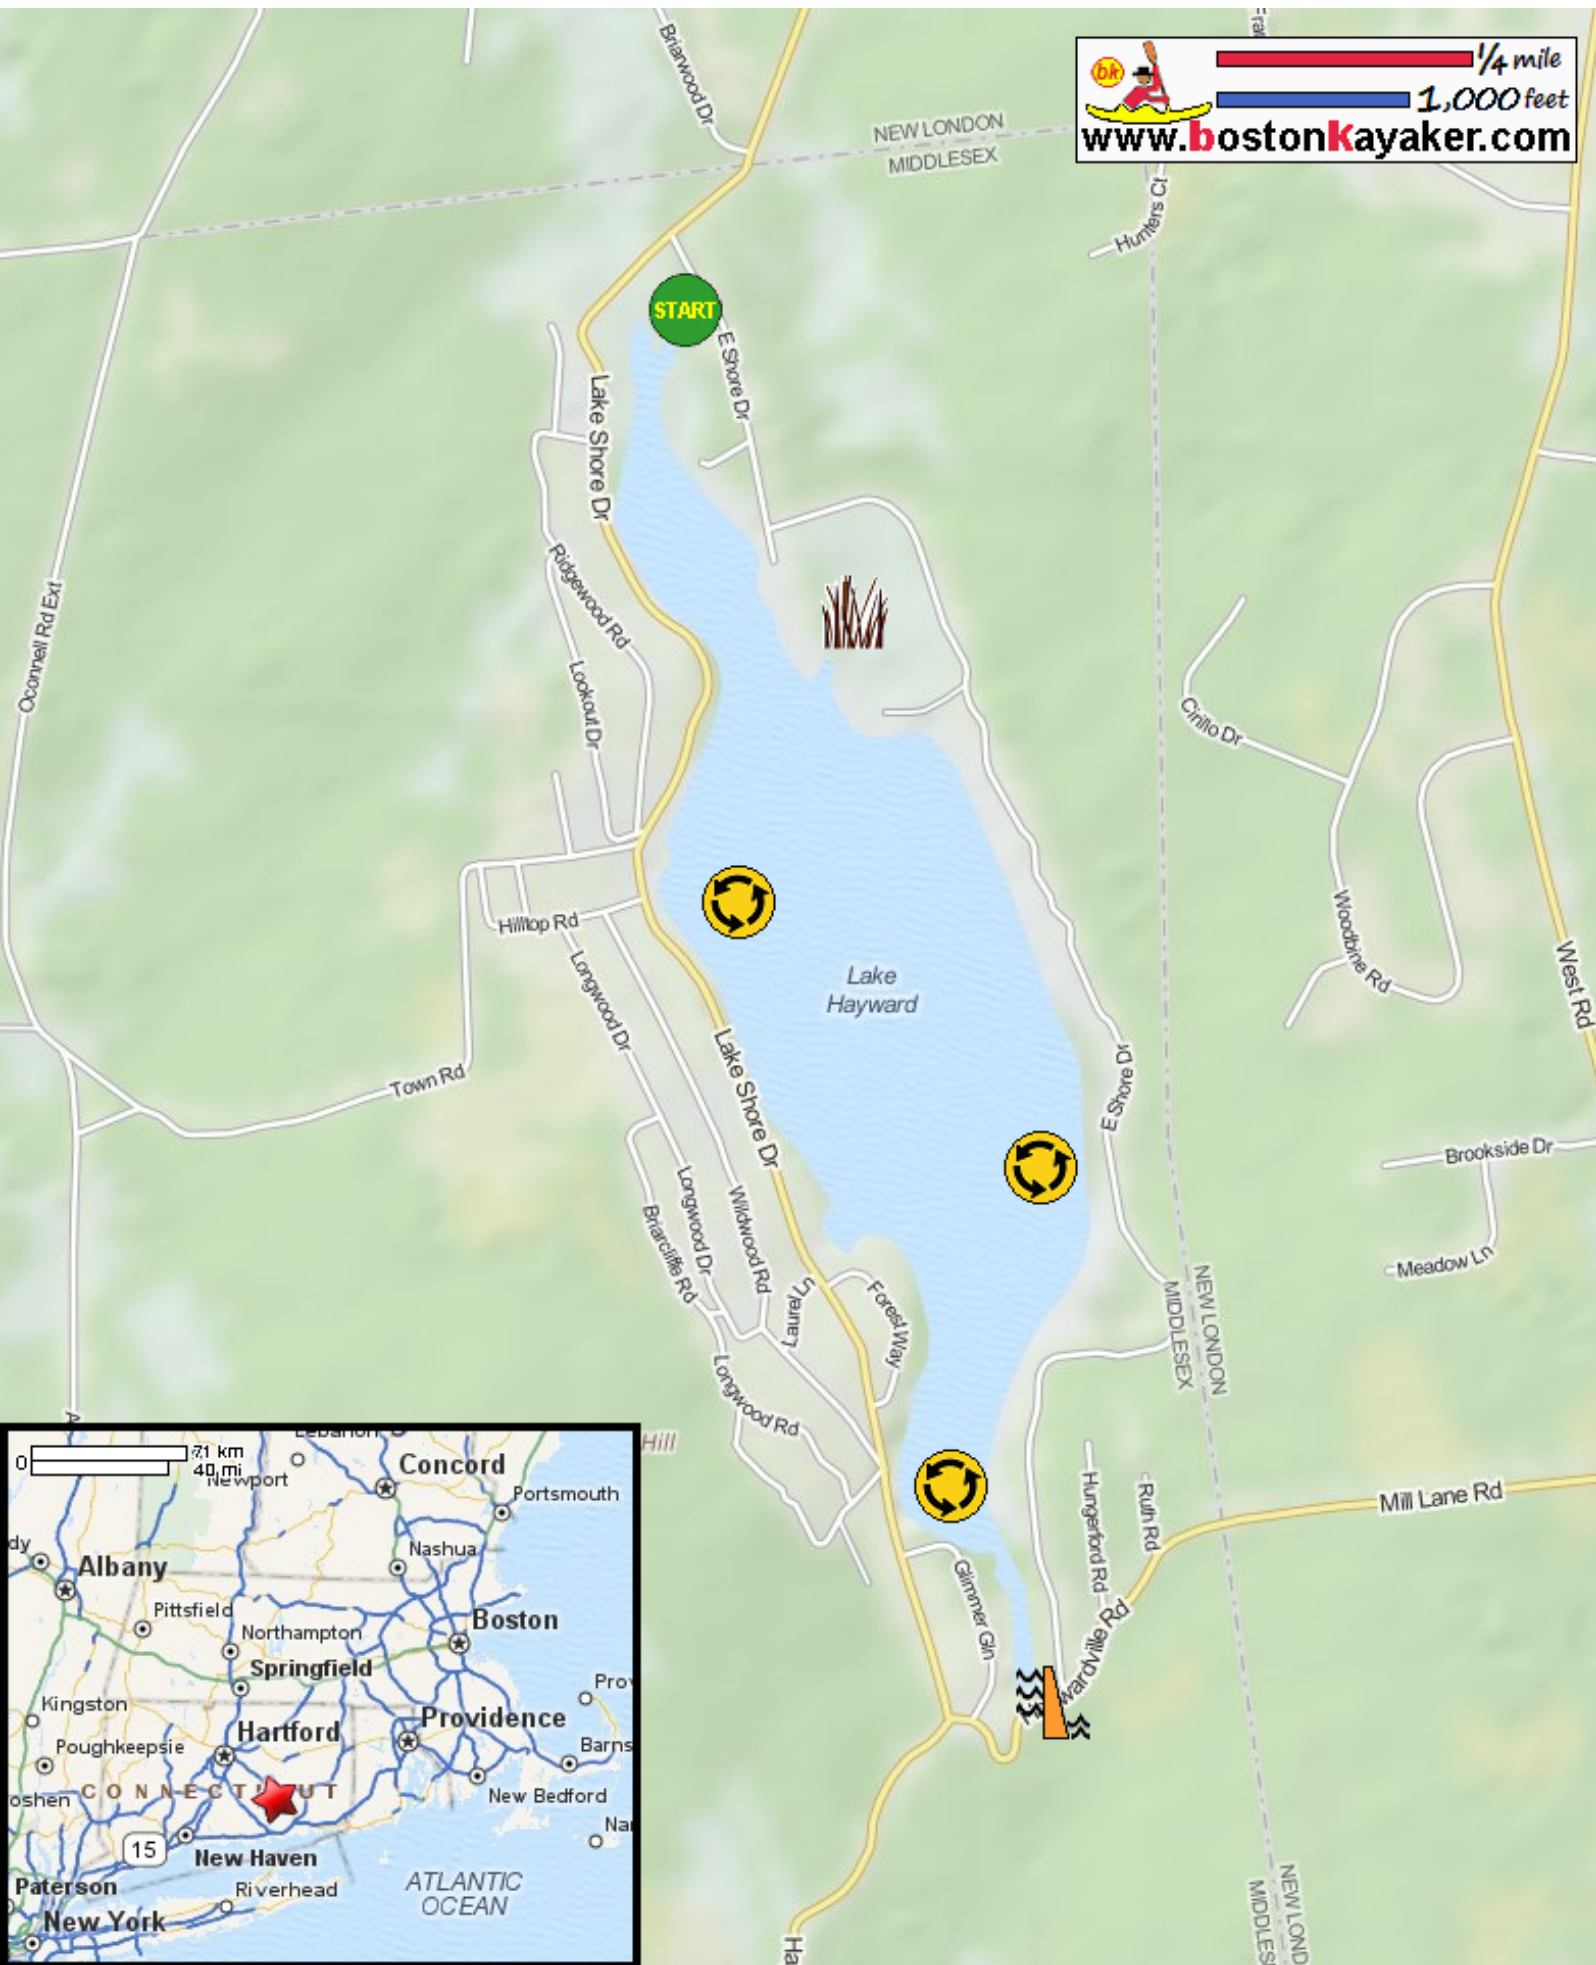

Kayaking on Lake Hayward - in Colchester CT

▬ 1/4 mile
▬ 1,000 feet
www.bostonkayaker.com

-  Put in at East Shore Drive in Colchester CT.
-  Paddle around Lake Hayward and return.
-  Estimated round trip distance = 3 miles
-  Lake Hayward Dam
-  Can explore marsh.