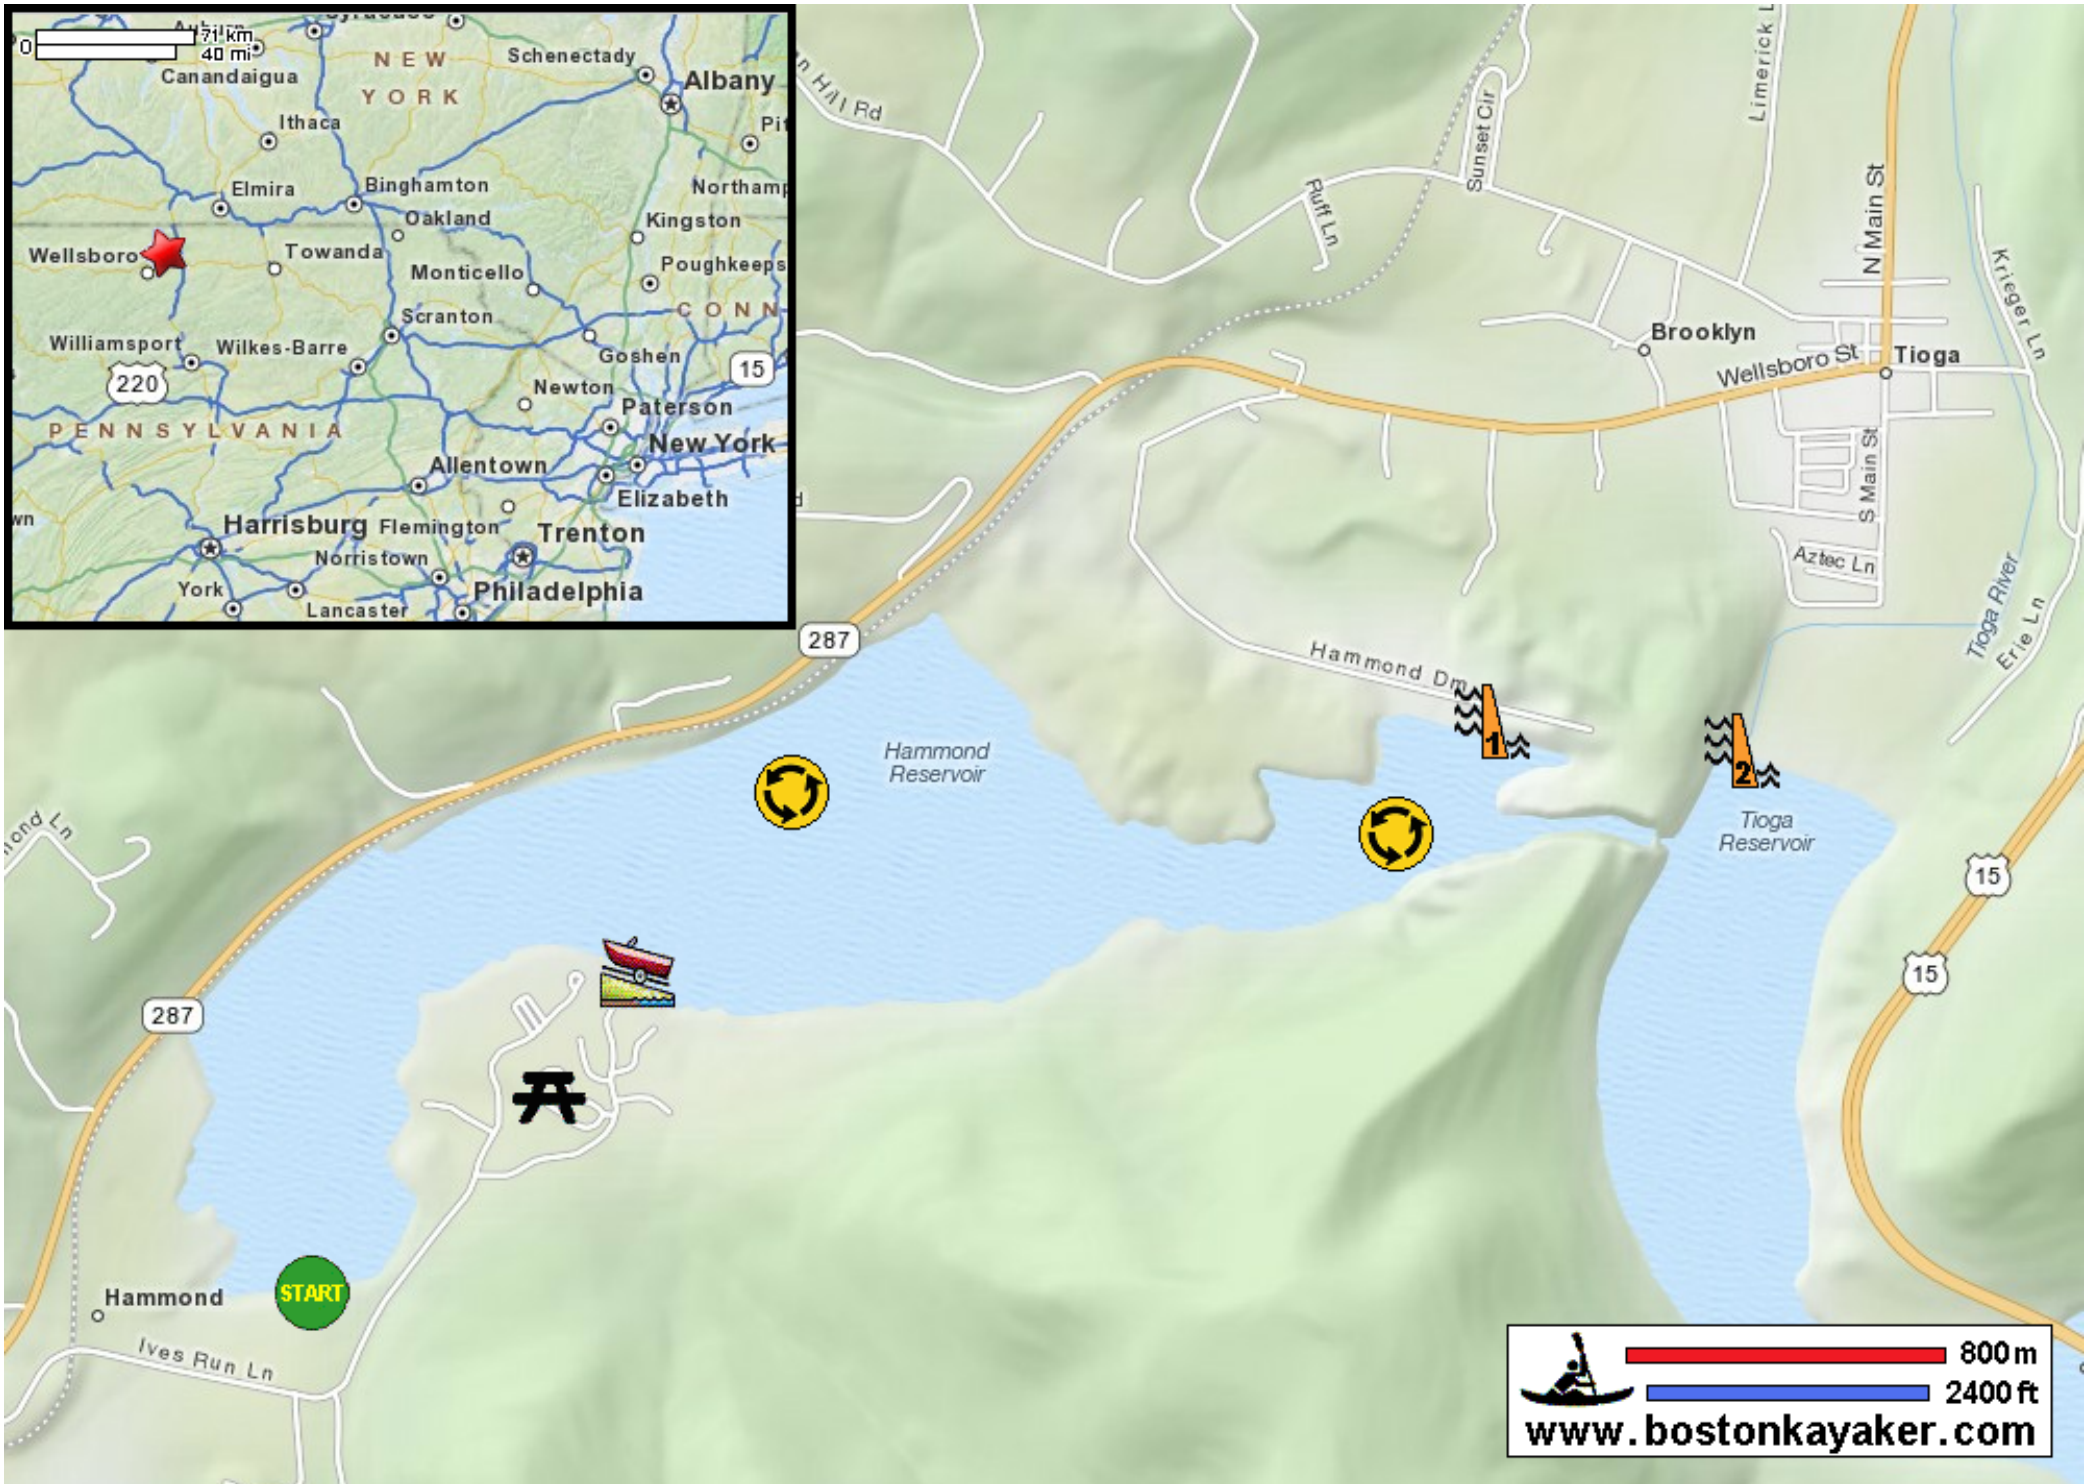

Kayaking on Hammond Lake - in Tioga PA

Put in at Ives Run Lane in Tioga PA.

Paddle around lake and return.

Estimated distance = 3+ miles

Ives Run Recreation Area and Campgrounds

Hammond Dam

Tioga Dam

Ives Run boat ramp

 800m
 2400ft
www.bostonkayaker.com