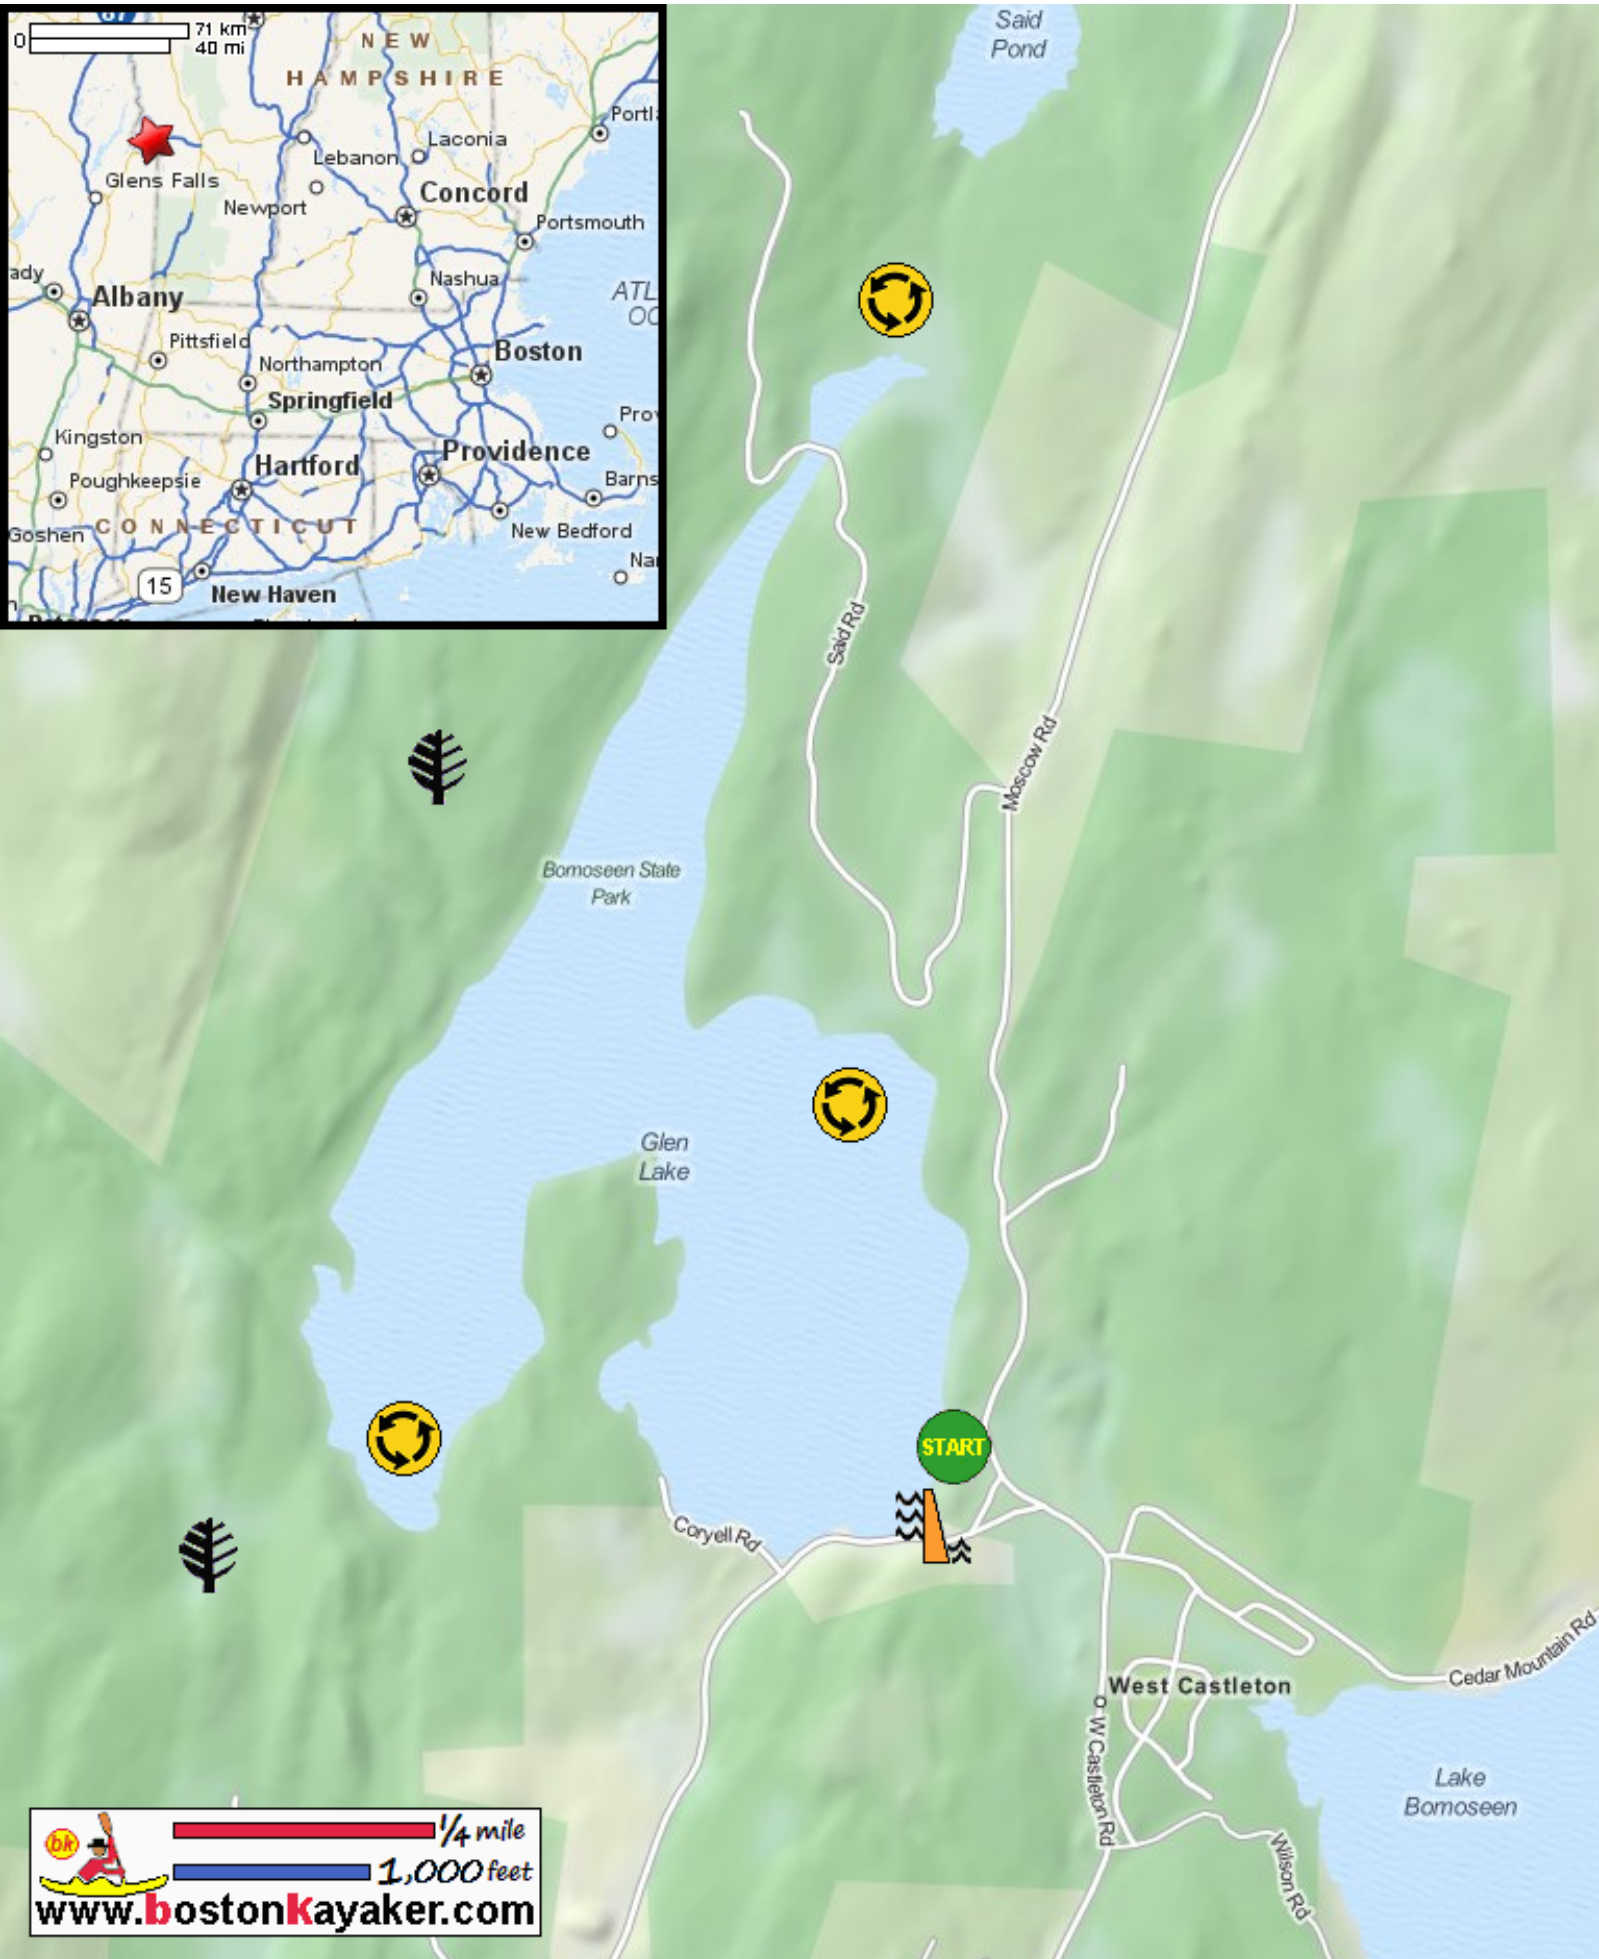

Kayaking on Glen Lake - in Fair Haven VT

-  Put in at Moscow Road in Fair Haven VT.
-  Paddle around Glen Lake and return.
-  Estimated distance = 3 miles
-  Glen Lake Dam
-  Bomoseen State Park

 1/4 mile
 1,000 feet
www.bostonkayaker.com