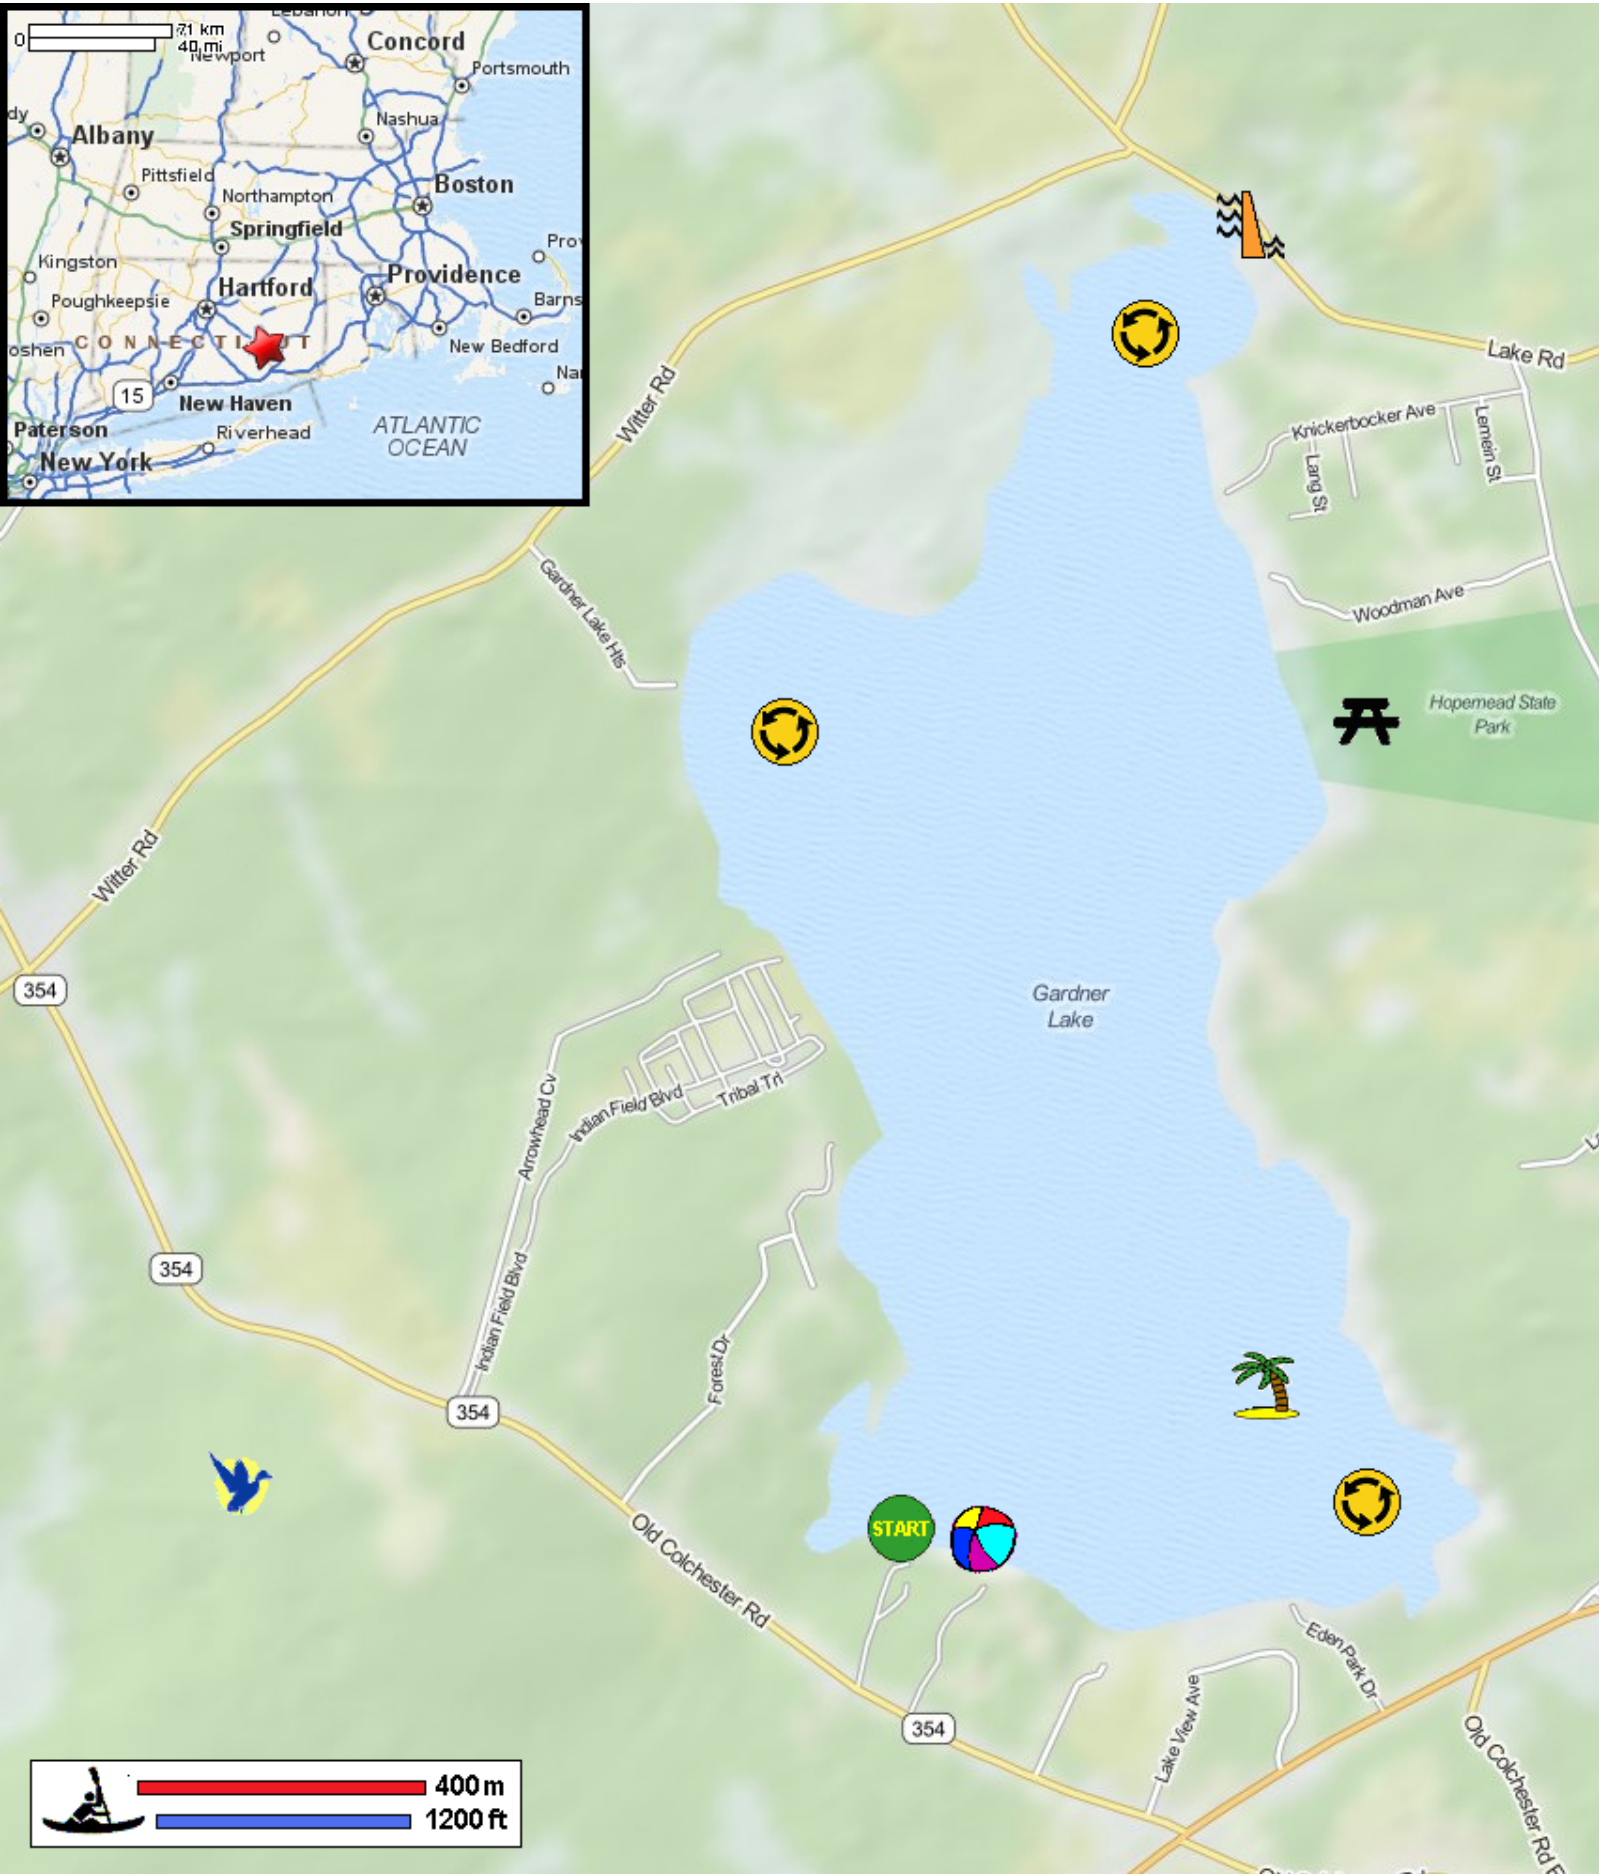

Kayaking on Gardner Lake - in Salem CT

- Put in at Old Colchester Road / Route 354 in Salem CT.
- Paddle around Lake Gardner and return.
- Estimated distance = 3.5 miles
- Gardner Lake Dam
- Gardner Lake State Park beach and picnic area
- Minnie Island State Park and Scenic Reserve
- Hopemead State Park - alternate put in
- Zenco Pond Wildlife Area