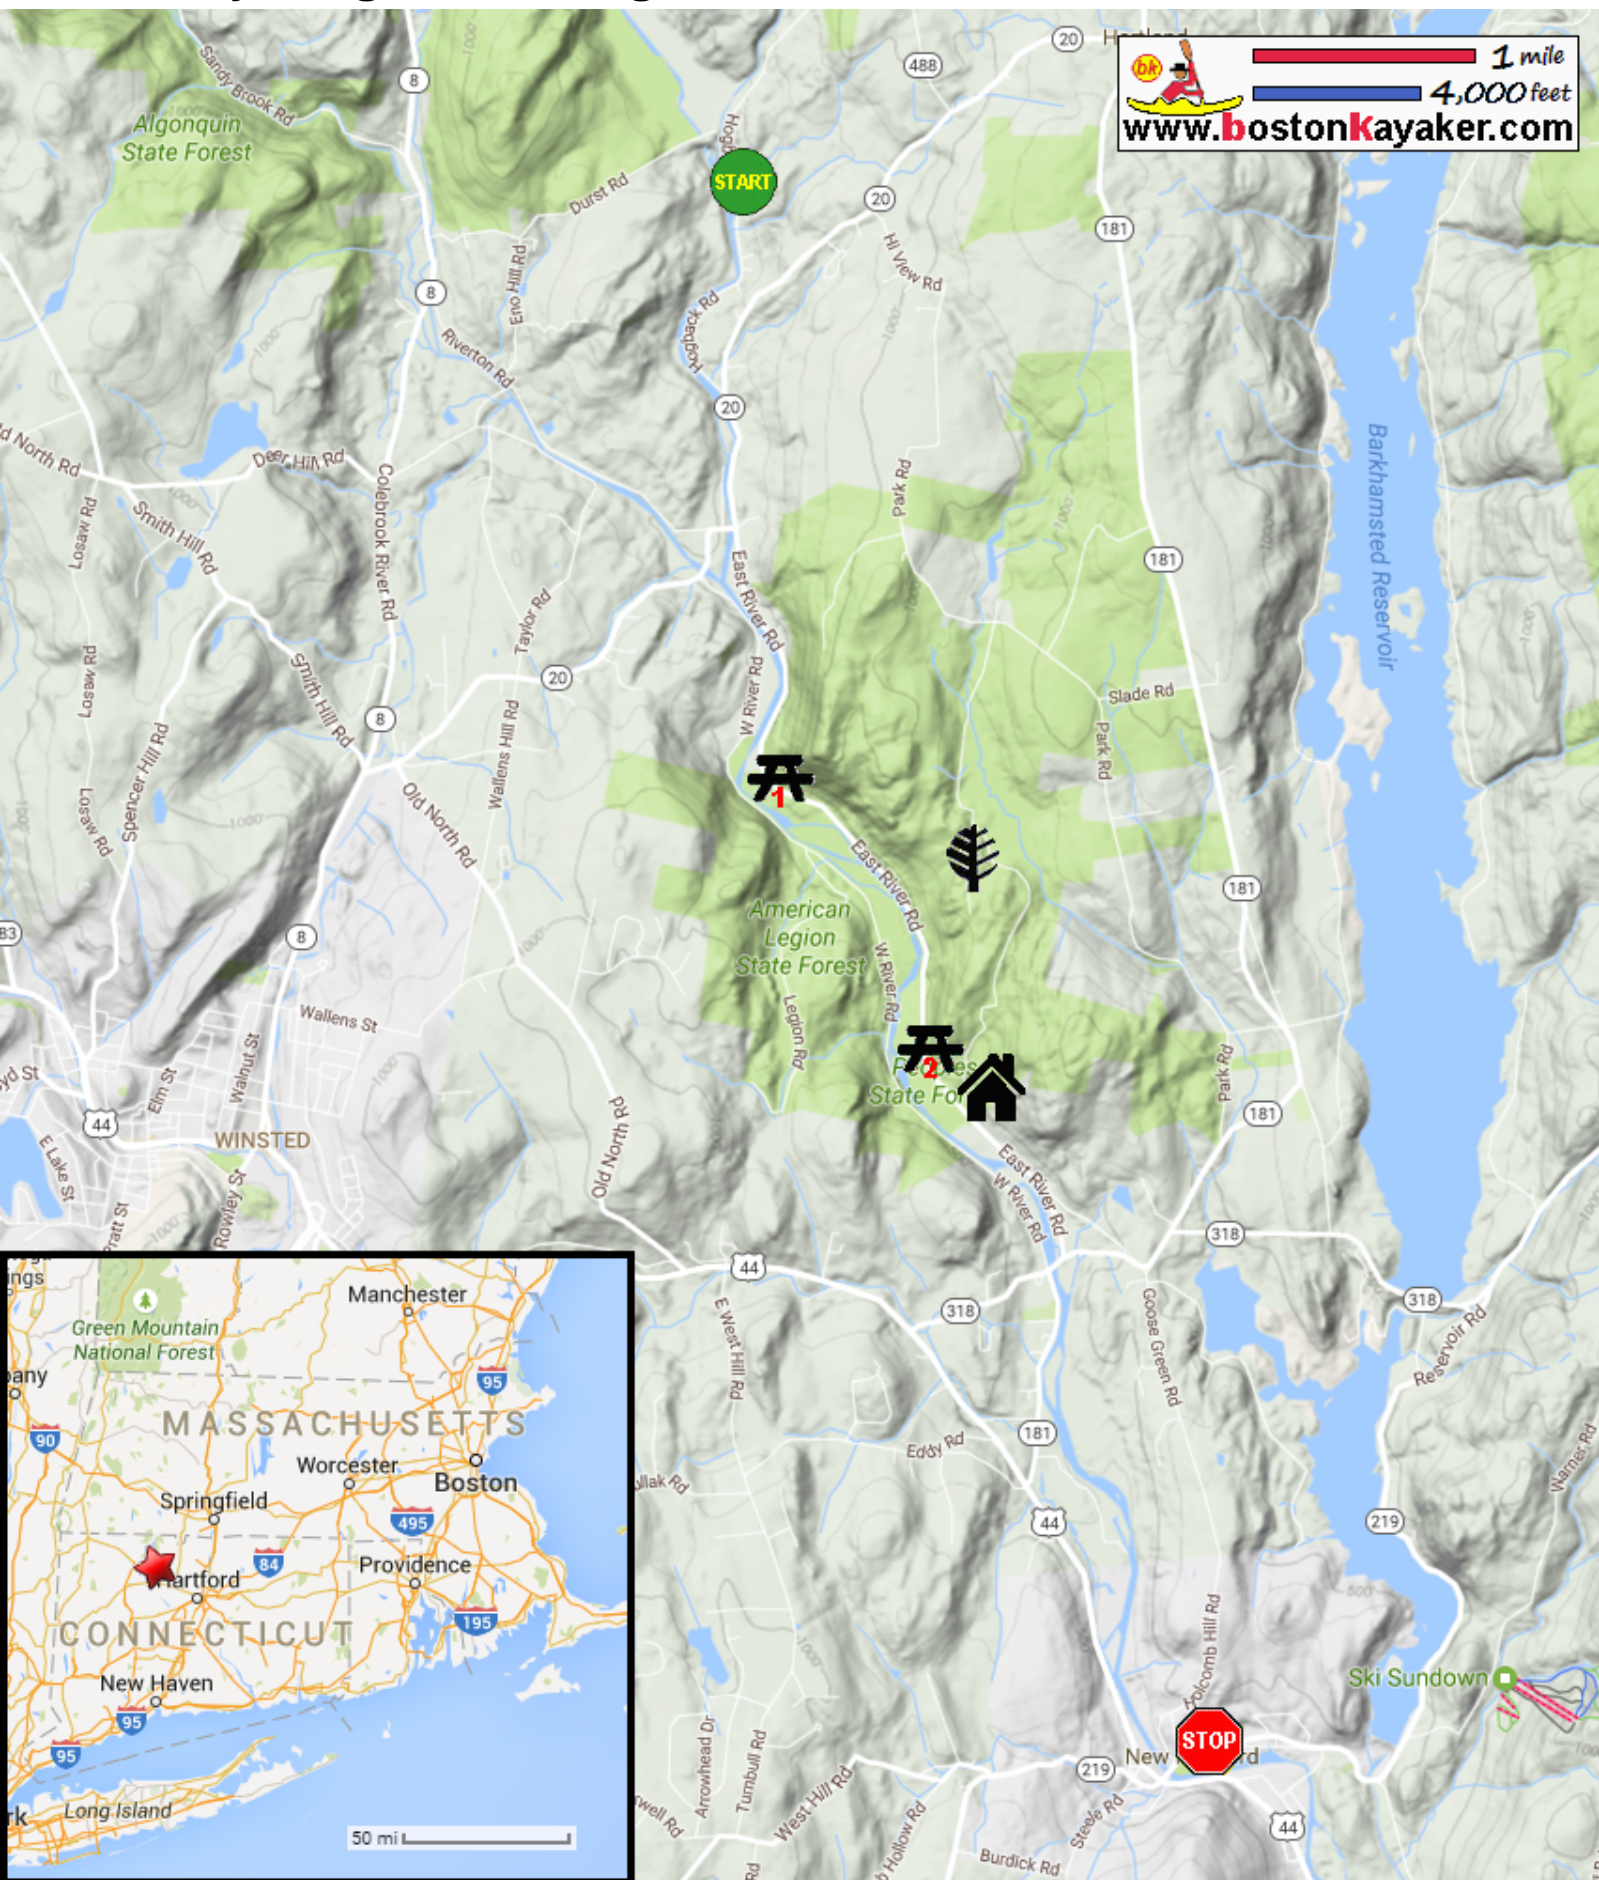

Kayaking on Farmington River - from Riverton CT to New Hartford CT

1 mile
4,000 feet
www.bostonkayaker.com

- Put in at Hogback Road in Riverton CT.
- Take out at Callahan Park on Cottage Street in New Hartford CT.
- Estimated distance = 9 miles
- Peoples State Forest
- Class I-II rapids on this route!
- Wittmore Grove Recreation Area
- Marthies Grove Recreation Area
- Stone Museum