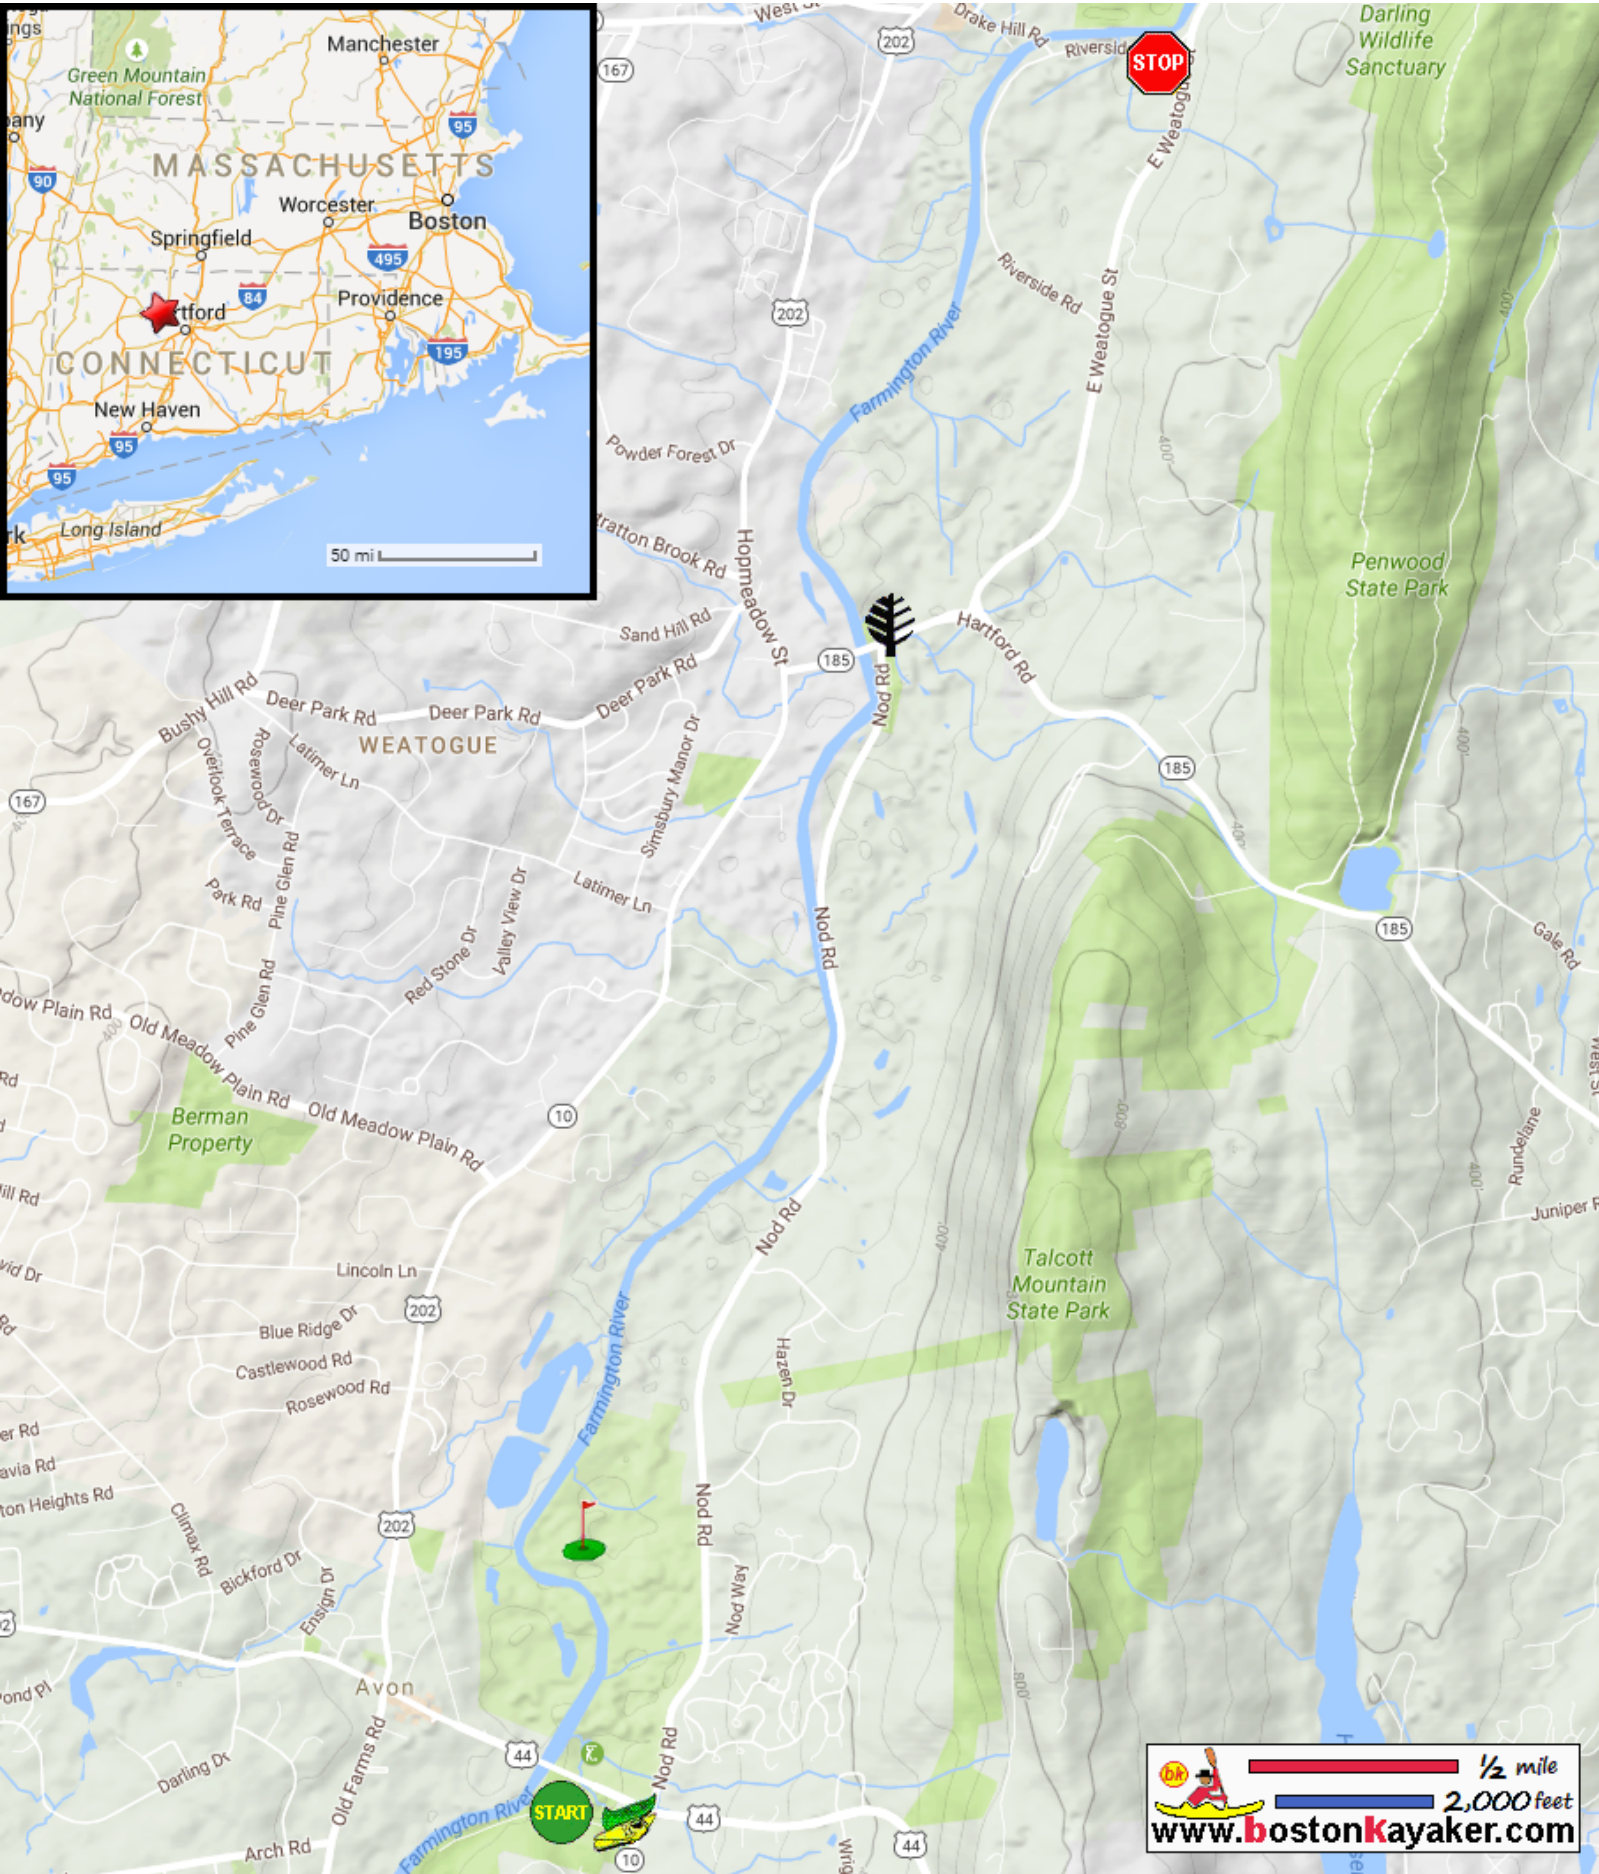

Kayaking on Farmington River - from Avon CT to Simsbury CT

 Put in at Alsop Meadow in Avon CT.

 Take out at Riverside Road in Simsbury CT.

 Estimated distance = 5 miles

 Pynchot Sycamore - largest tree in CT

 Huck Finn Adventures - kayak rentals

 Blue Fox Run Golf Course

  1/2 mile
 2,000 feet
www.bostonkayaker.com