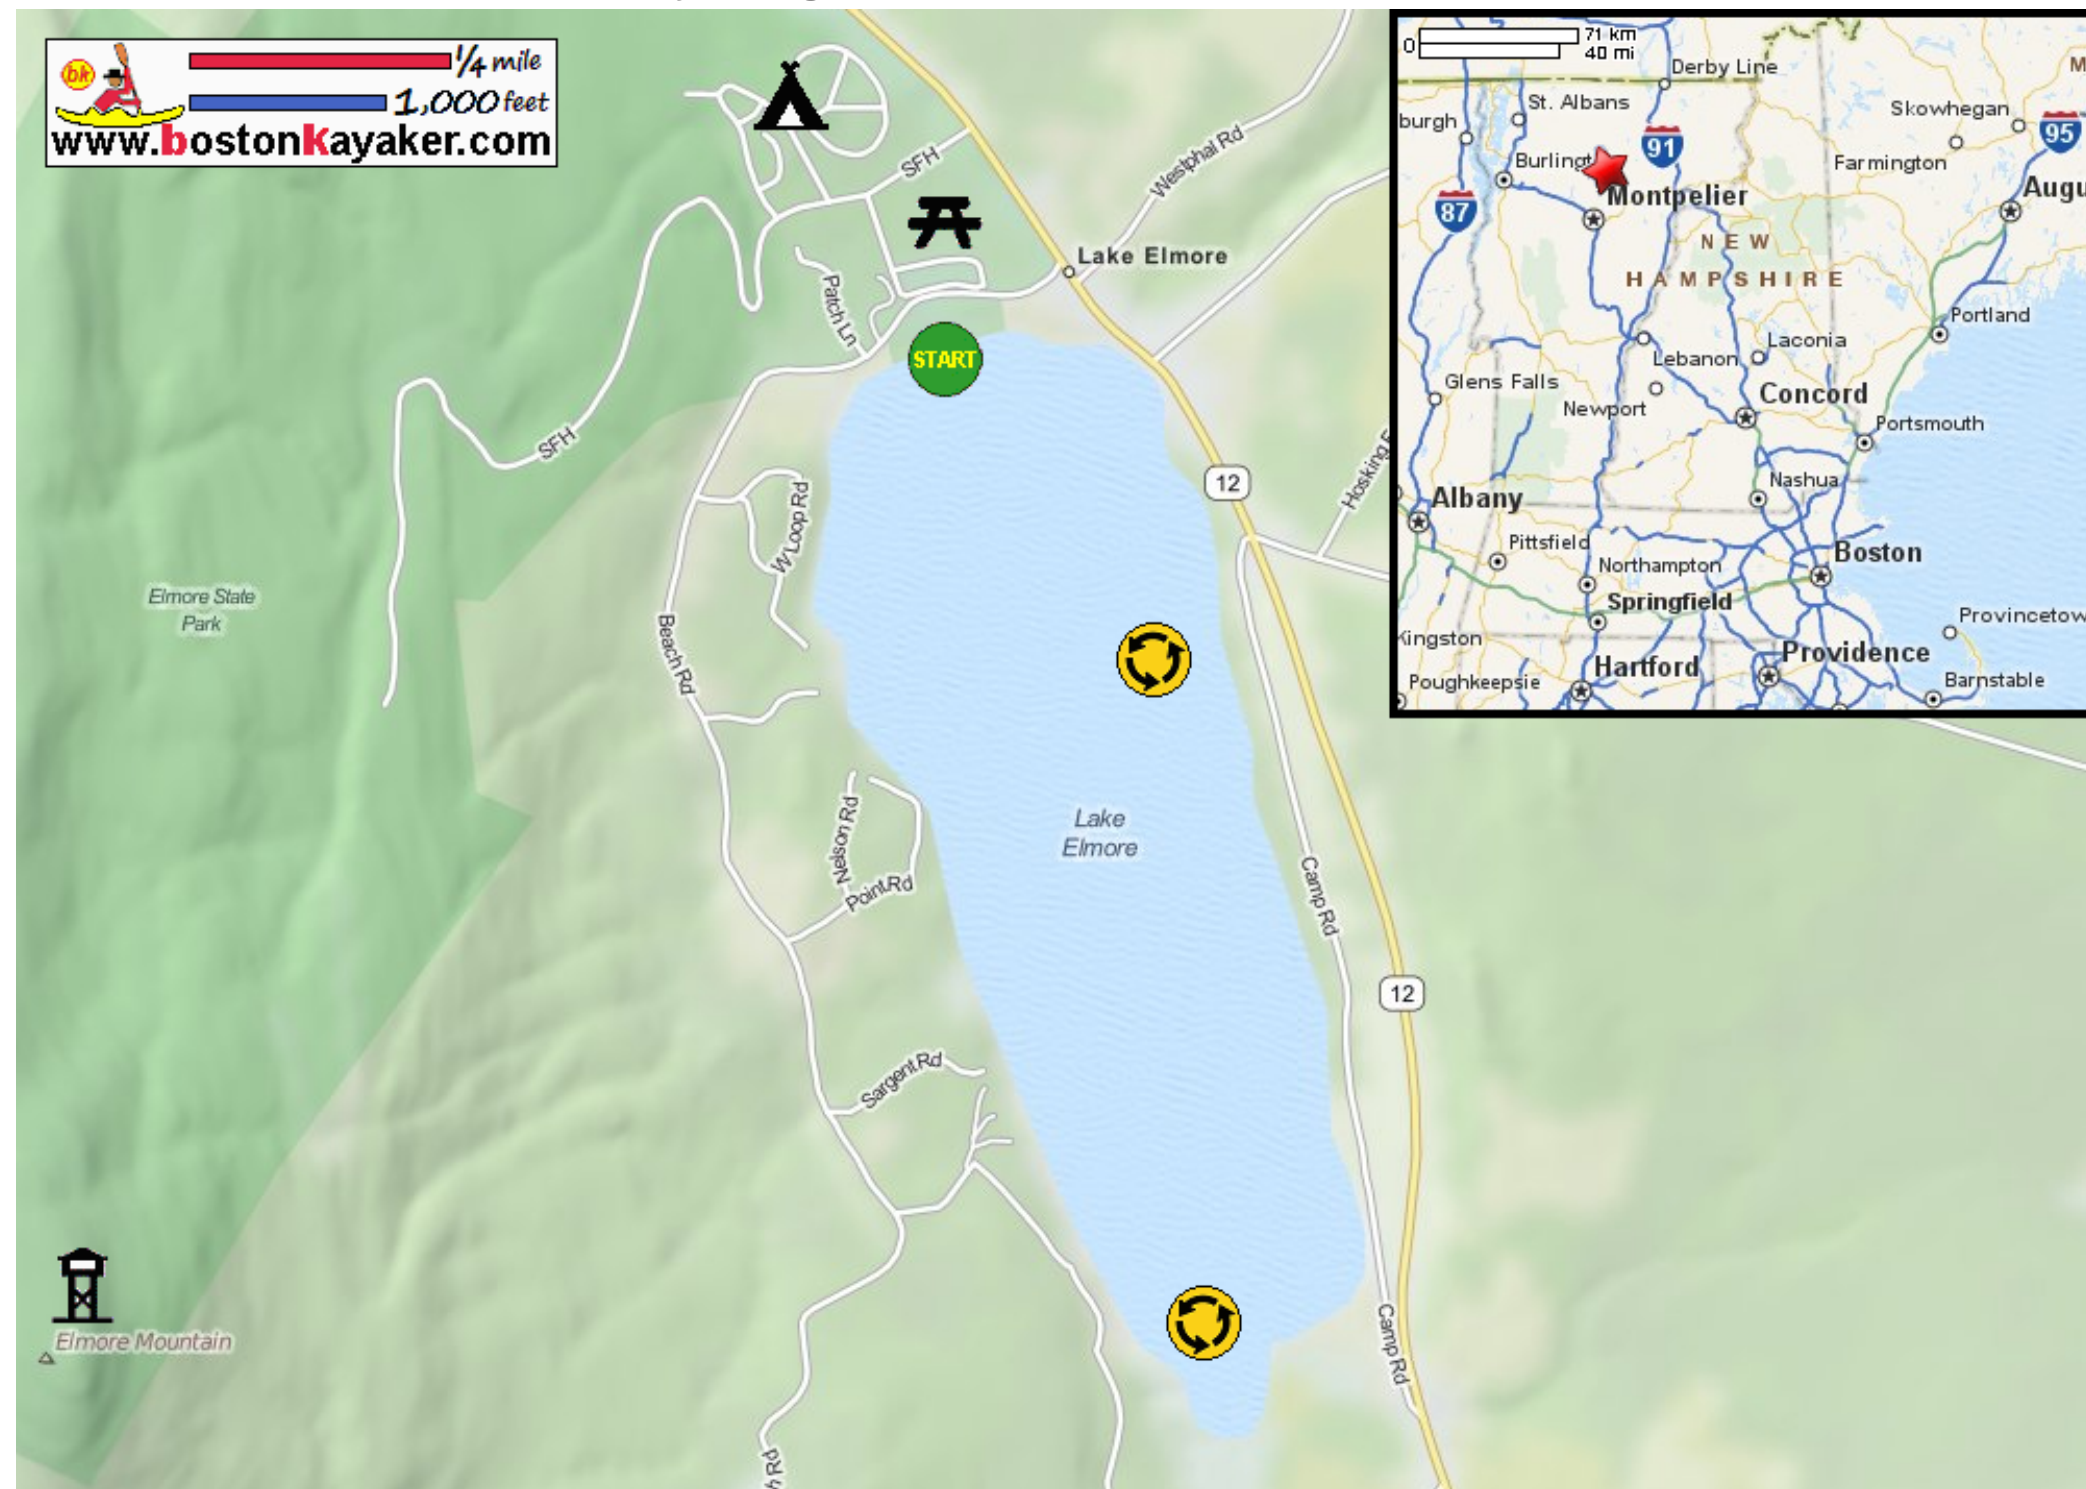

# Kayaking on Lake Elmore - in Lake Elmore VT

www.bostonkayaker.com

1/4 mile  
1,000 feet

- Put in at state park on Beach Road in Lake Elmore VT.
- Paddle around lake and return.
- Estimated round trip distance = 2.5+ miles
- Elmore State Park rec area - kayak rentals available
- Camp grounds
- Can hike to Elmore Mountain fire tower