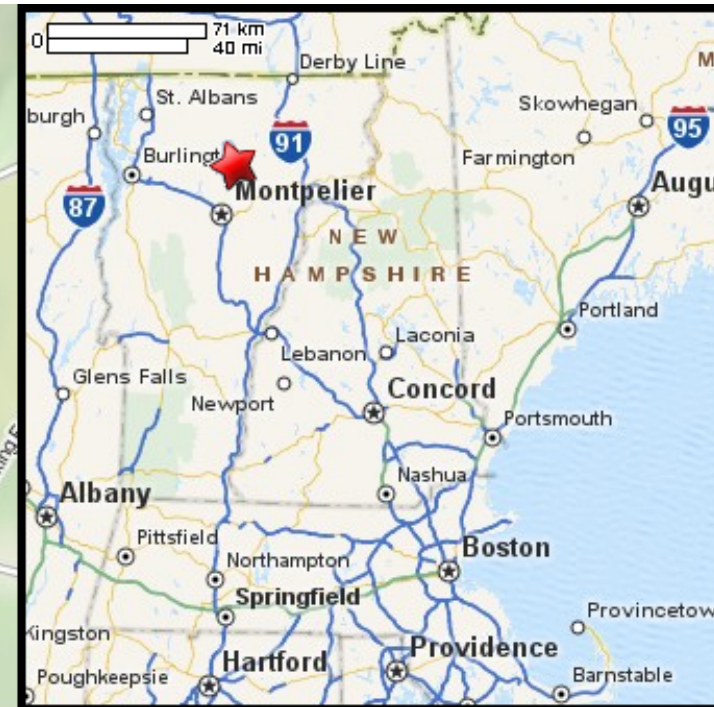

# Kayaking on Lake Elmore - in Lake Elmore VT

www.bostonkayaker.com

1/4 mile  
1,000 feet

- Put in at state park on Beach Road in Lake Elmore VT.
- Paddle around lake and return.
- Estimated round trip distance = 2.5+ miles
- Elmore State Park rec area - kayak rentals available
- Camp grounds
- Can hike to Elmore Mountain fire tower