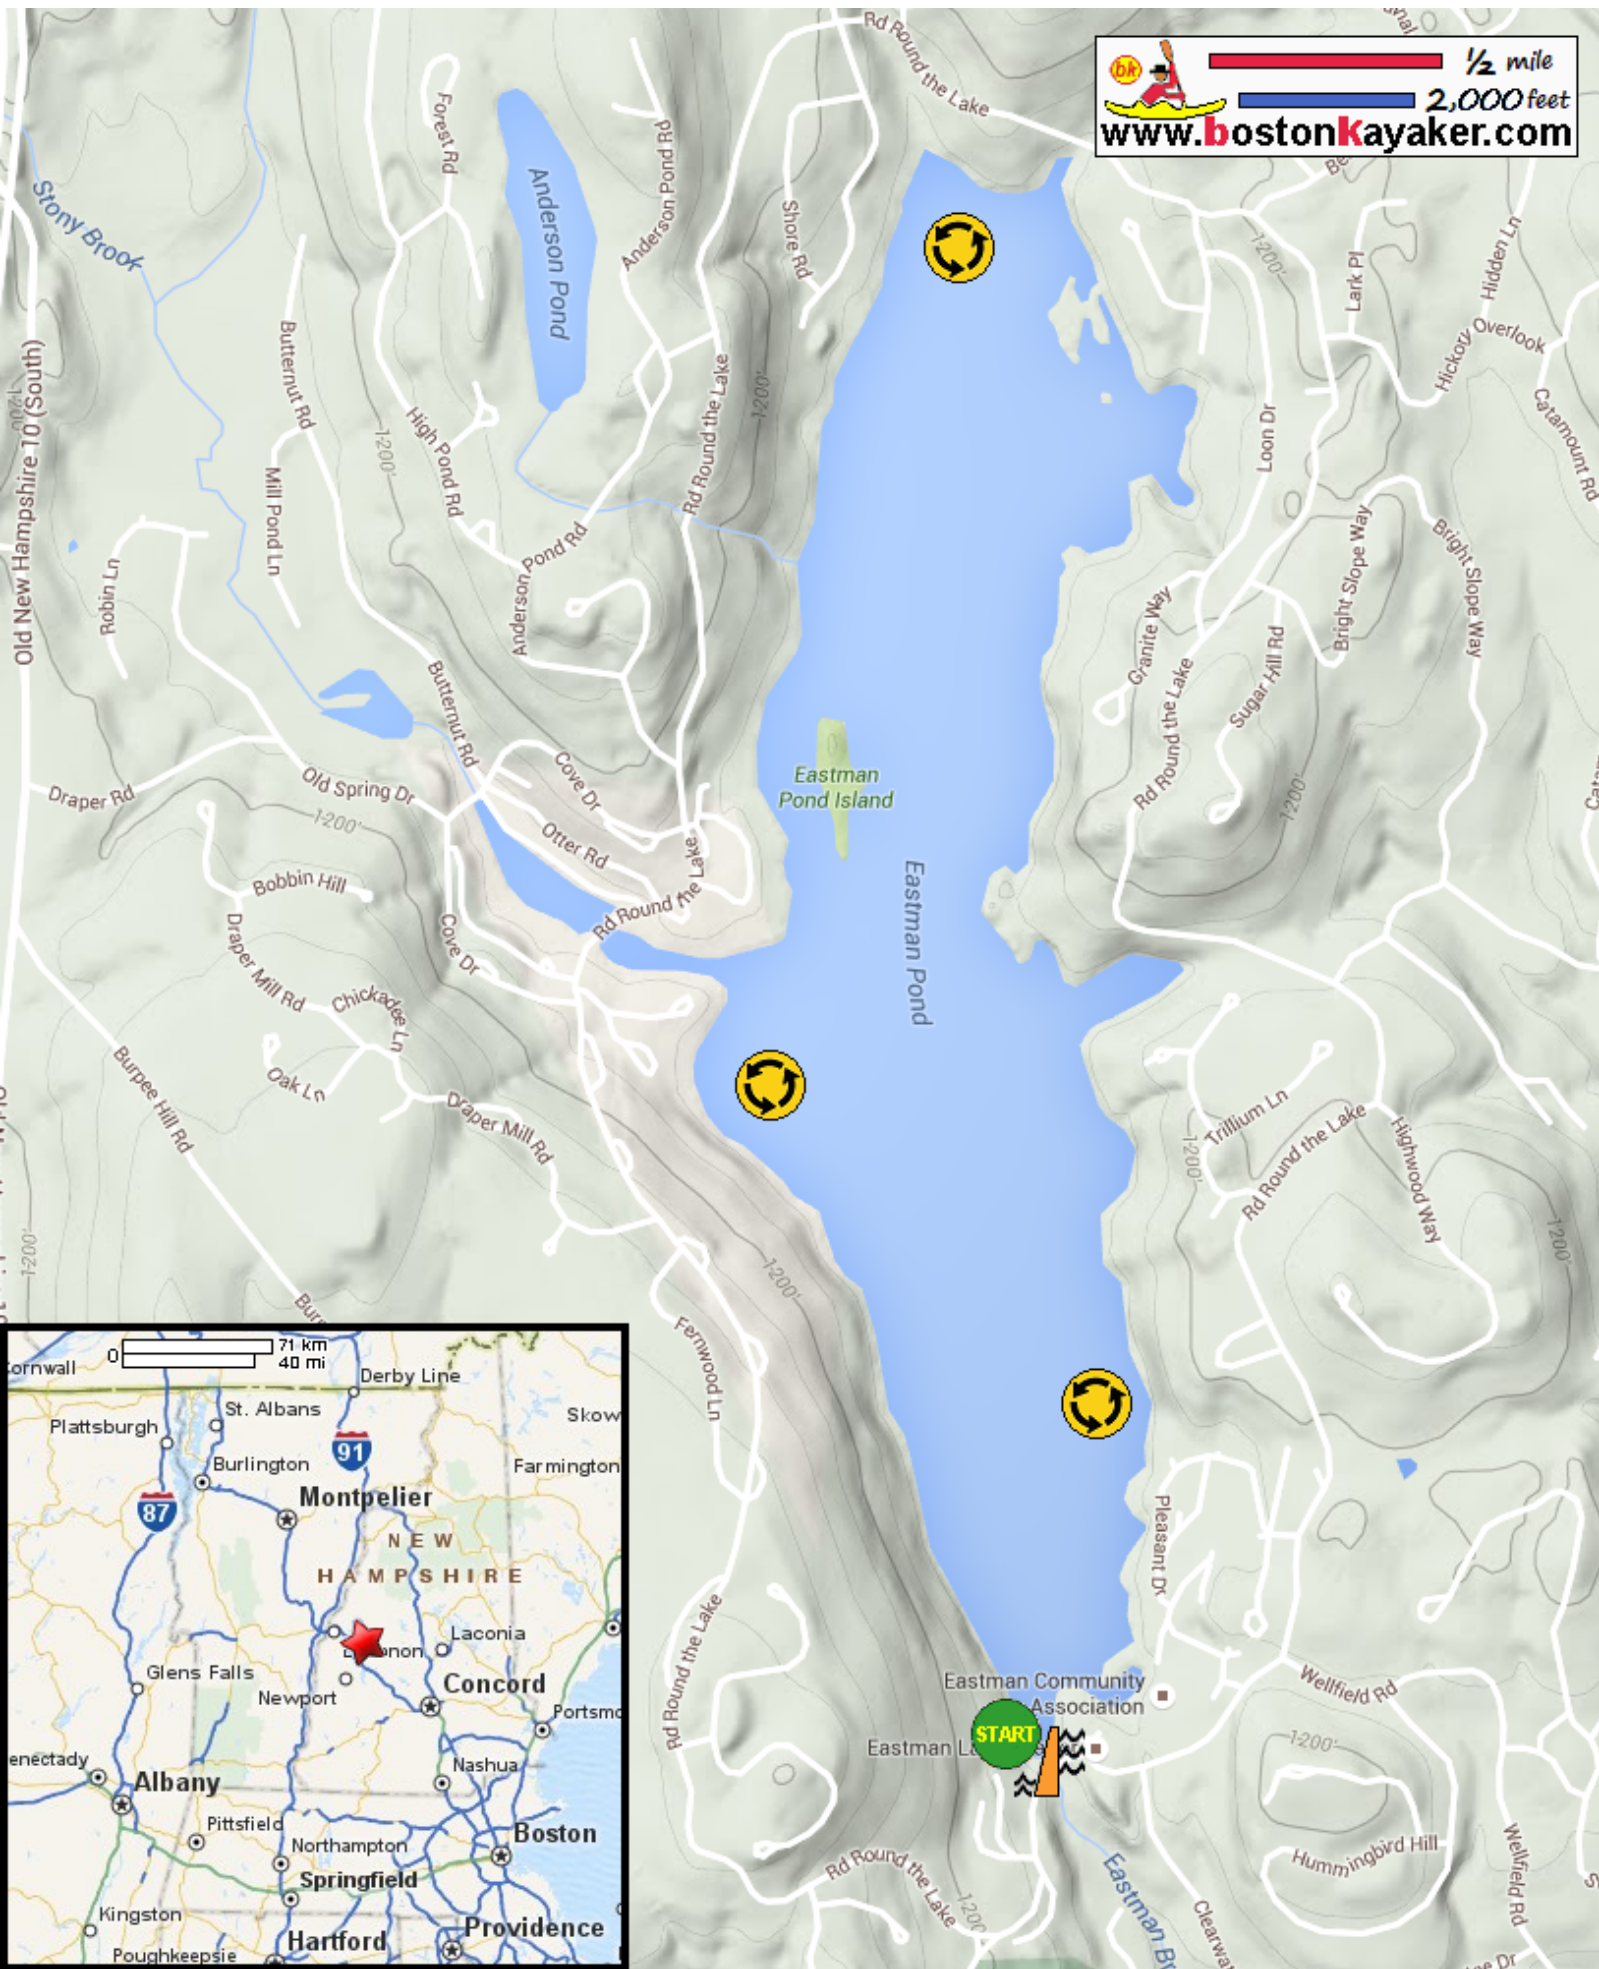

Kayaking on Eastman Pond - in Grantham NH

1/2 mile
2,000 feet
www.bostonkayaker.com

-  Put in at Road Round the Lake in Grantham NH.
-  Paddle around Eastman Pond and return.
-  Estimated round trip distance = 4.5+ miles
-  Eastman Pond Dam